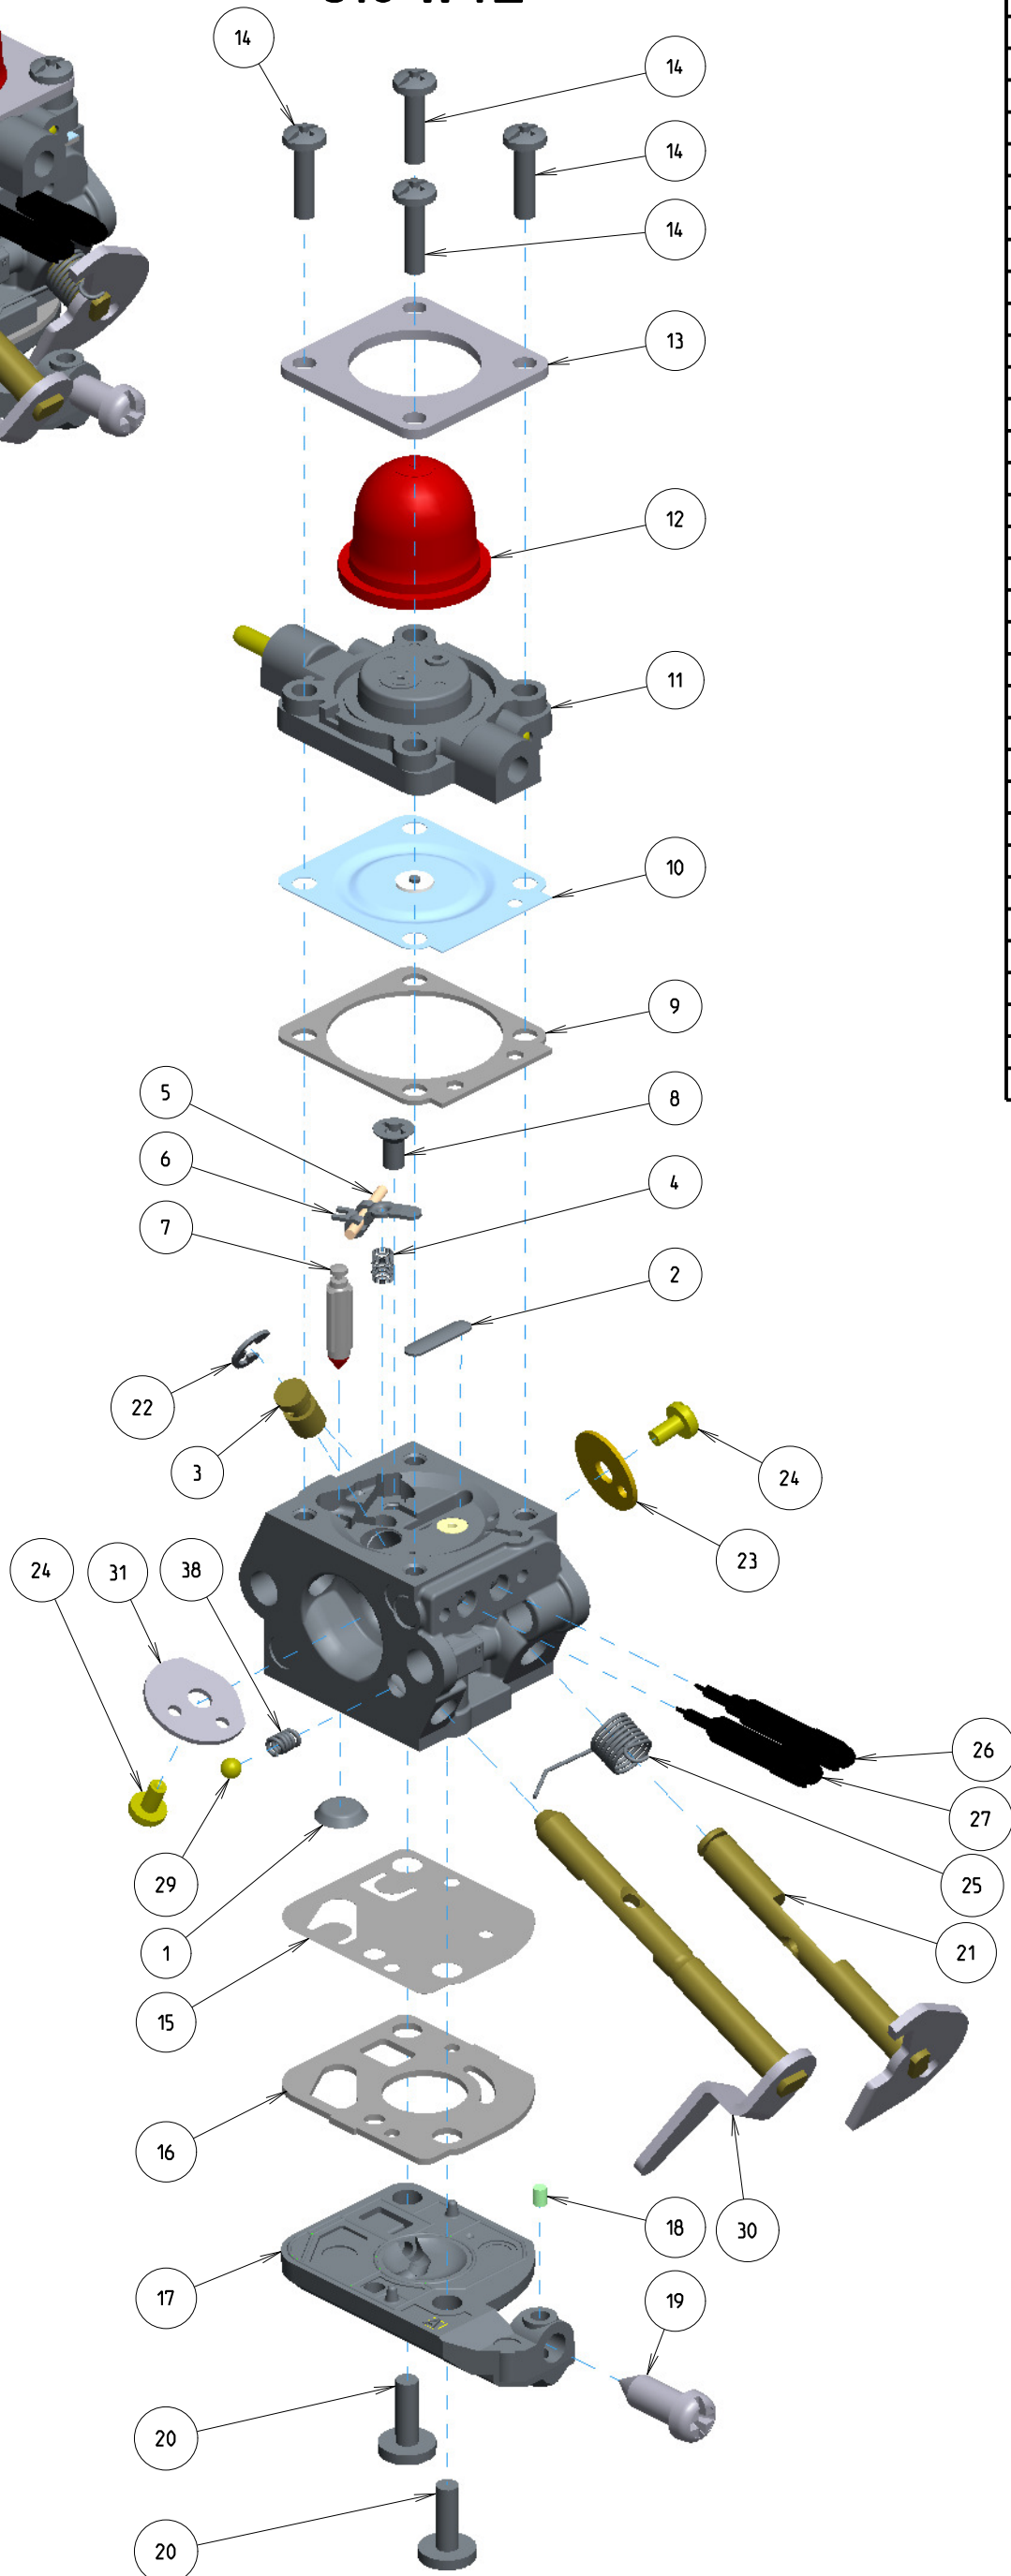

C1U-W4E

ITEM	ZAMA PART NR.	DESCRIPTION
	C1U-W4E	CARBURETOR ASSEMBLY
	RB-73	REBUILD KIT (1,2,4,5,6,7,9,10,15,16)
	GND-12	GASKET & DIAPHRAGM KIT (9,10,15,16)
	K017040	COVER KIT, PUMP (17,18,19)
1	0004032	STRAINER
2	0005004	PLUG, WELCH
3	A007022	NOZZLE ASS'Y, CHECK VALVE
4	0019014	SPRING, METERING LEVER
5	0021001	PIN
6	0020009	LEVER, METERING
7	0018002	VALVE, INLET NEEDLE
8	14903006	SCREW
9	0016021	GASKET, METERING CHAMBER
10	A015011	DIAPHRAGM ASS'Y, METERING
11	A056079	BASE ASS'Y, PRIMER
12	0057025	SYRINGE
13	0009065	RETAINER
14	17203012	SCREW
15	0015051	DIAPHRAGM, PUMP
16	0016046	GASKET, PUMP
17	0017046	COVER, PUMP
18	0036001	PIECE, FRICTION
19	0035035	SCREW, THROTTLE ADJUST
20	17104010	SCREW
21	A011106	SHAFT ASS'Y THROTTLE
22	19500030	E-RING
23	0014041	VALVE, THROTTLE
24	156030045	SCREW
25	0013016	SPRING, THROTTLE RETURN
26	0031159	SCREW, IDLE MIXTURE
27	0030161	SCREW, MAIN MIXTURE
28	0038001	SPRING, FRICTION
29	19290030	BALL, STEEL
30	A041015	SHAFT ASS'Y, CHOKE
31	0043015	VALVE, CHOKE