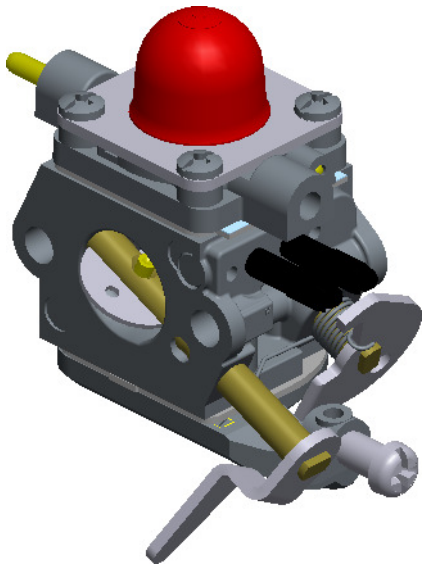

C1U-W4E

ITEM	ZAMA PART NR.	DESCRIPTION
	C1U-W4E	CARBURETOR ASSEMBLY
	RB-73	REBUILD KIT (1,2,4,5,6,7,9,10,15,16)
	GND-12	GASKET & DIAPHRAGM KIT (9,10,15,16)
	K017040	COVER KIT, PUMP (17,18,19)
1	0004032	STRAINER
2	0005004	PLUG, WELCH
3	A007022	NOZZLE ASS'Y, CHECK VALVE
4	0019014	SPRING, METERING LEVER
5	0021001	PIN
6	0020009	LEVER, METERING
7	0018002	VALVE, INLET NEEDLE
8	14903006	SCREW
9	0016021	GASKET, METERING CHAMBER
10	A015011	DIAPHRAGM ASS'Y, METERING
11	A056079	BASE ASS'Y, PRIMER
12	0057025	SYRINGE
13	0009065	RETAINER
14	17203012	SCREW
15	0015051	DIAPHRAGM, PUMP
16	0016046	GASKET, PUMP
17	0017046	COVER, PUMP
18	0036001	PIECE, FRICTION
19	0035035	SCREW, THROTTLE ADJUST
20	17104010	SCREW
21	A011106	SHAFT ASS'Y THROTTLE
22	19500030	E-RING
23	0014041	VALVE, THROTTLE
24	156030045	SCREW
25	0013016	SPRING, THROTTLE RETURN
26	0031159	SCREW, IDLE MIXTURE
27	0030161	SCREW, MAIN MIXTURE
28	0038001	SPRING, FRICTION
29	19290030	BALL, STEEL
30	A041015	SHAFT ASS'Y, CHOKE
31	0043015	VALVE, CHOKE