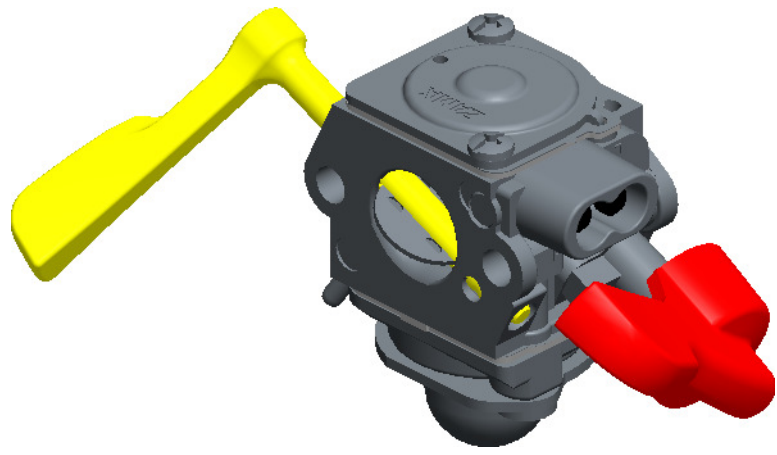

C1U-W46C

ITEM	ZAMA PART NR.	DESCRIPTION
	C1U-W46C	CARBURETOR ASSEMBLY
	RB-47	REBUILD KIT (2,3,4,5,7,10,11,13,28,29,30)
	GND-18	GASKET & DIAPHRAGM KIT (7,10,11,28)
1	A007179	NOZZLE ASS'Y. CHECK VALVE
2	0004032	STRAINER
3	0019002	SPRING. METERING LEVER
4	0021001	PIN
5	0020009	LEVER. METERING
6	14903006	SCREW
7	0016019	GASKET.METERING CHAMBER
8	0028022	COVER. METERING
9	17203006	SCREW (WITH SERRATION)
10	0015051	DIAPHRAGM. PUMP
11	0016046	GASKET. PUMP
12	A056709	BASE ASS'Y. PRIMER
13	0057025	SYRINGE
14	0009015	RETAINER
15	17104015	SCREW
16	0030210	SCREW. MAIN MIXTURE
17	0031213	SCREW. IDLE MIXTURE
18	0011213	SHAFT. THROTTLE
19	19500030	E-RING
20	0014041	VALVE. THROTTLE
21	156030045	SCREW
22	0013074	SPRING. DETENT
23	0038001	SPRING. FRICTION
24	19290030	BALL. STEEL
25	0041165	SHAFT. CHOKE
26	0012313	LEVER.THROTTLE
27	0043024	VALVE. CHOKE
28	A015010	DIAPHRAGM ASS'Y. METERING
29	0005004	PLUG. WELCH
30	0018002	VALVE. INLET NEEDLE