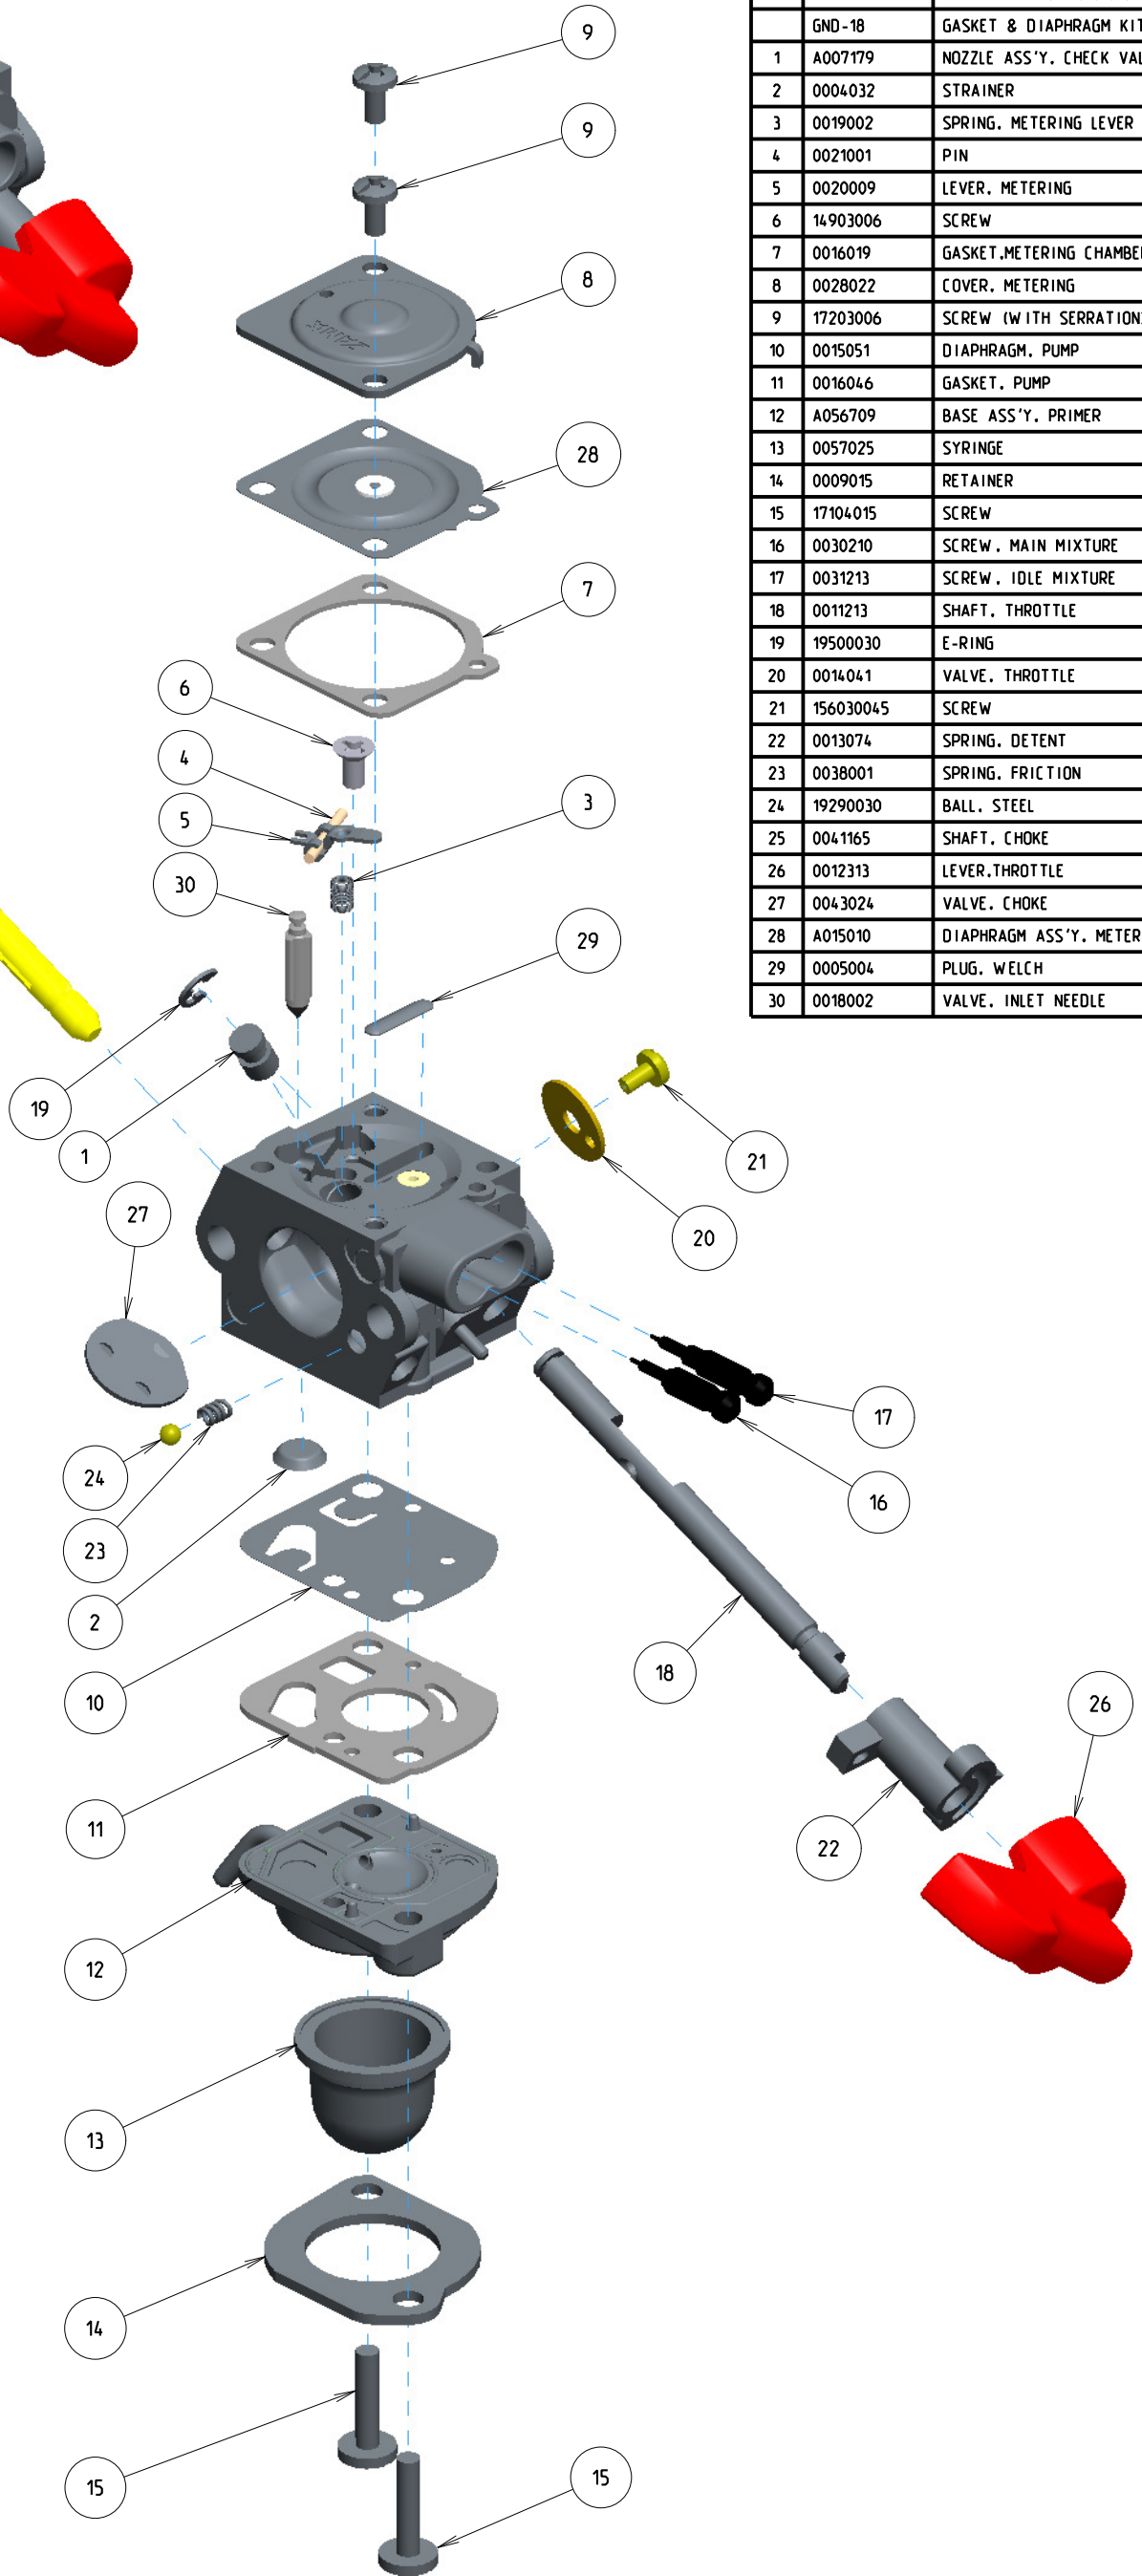

C1U-W46C

ITEM	ZAMA PART NR.	DESCRIPTION
	C1U-W46C	CARBURETOR ASSEMBLY
	RB-47	REBUILD KIT (2,3,4,5,7,10,11,13,28,29,30)
	GND-18	GASKET & DIAPHRAGM KIT (7,10,11,28)
1	A007179	NOZZLE ASS'Y. CHECK VALVE
2	0004032	STRAINER
3	0019002	SPRING. METERING LEVER
4	0021001	PIN
5	0020009	LEVER. METERING
6	14903006	SCREW
7	0016019	GASKET.METERING CHAMBER
8	0028022	COVER. METERING
9	17203006	SCREW (WITH SERRATION)
10	0015051	DIAPHRAGM. PUMP
11	0016046	GASKET. PUMP
12	A056709	BASE ASS'Y. PRIMER
13	0057025	SYRINGE
14	0009015	RETAINER
15	17104015	SCREW
16	0030210	SCREW. MAIN MIXTURE
17	0031213	SCREW. IDLE MIXTURE
18	0011213	SHAFT. THROTTLE
19	19500030	E-RING
20	0014041	VALVE. THROTTLE
21	156030045	SCREW
22	0013074	SPRING. DETENT
23	0038001	SPRING. FRICTION
24	19290030	BALL. STEEL
25	0041165	SHAFT. CHOKE
26	0012313	LEVER.THROTTLE
27	0043024	VALVE. CHOKE
28	A015010	DIAPHRAGM ASS'Y. METERING
29	0005004	PLUG. WELCH
30	0018002	VALVE. INLET NEEDLE