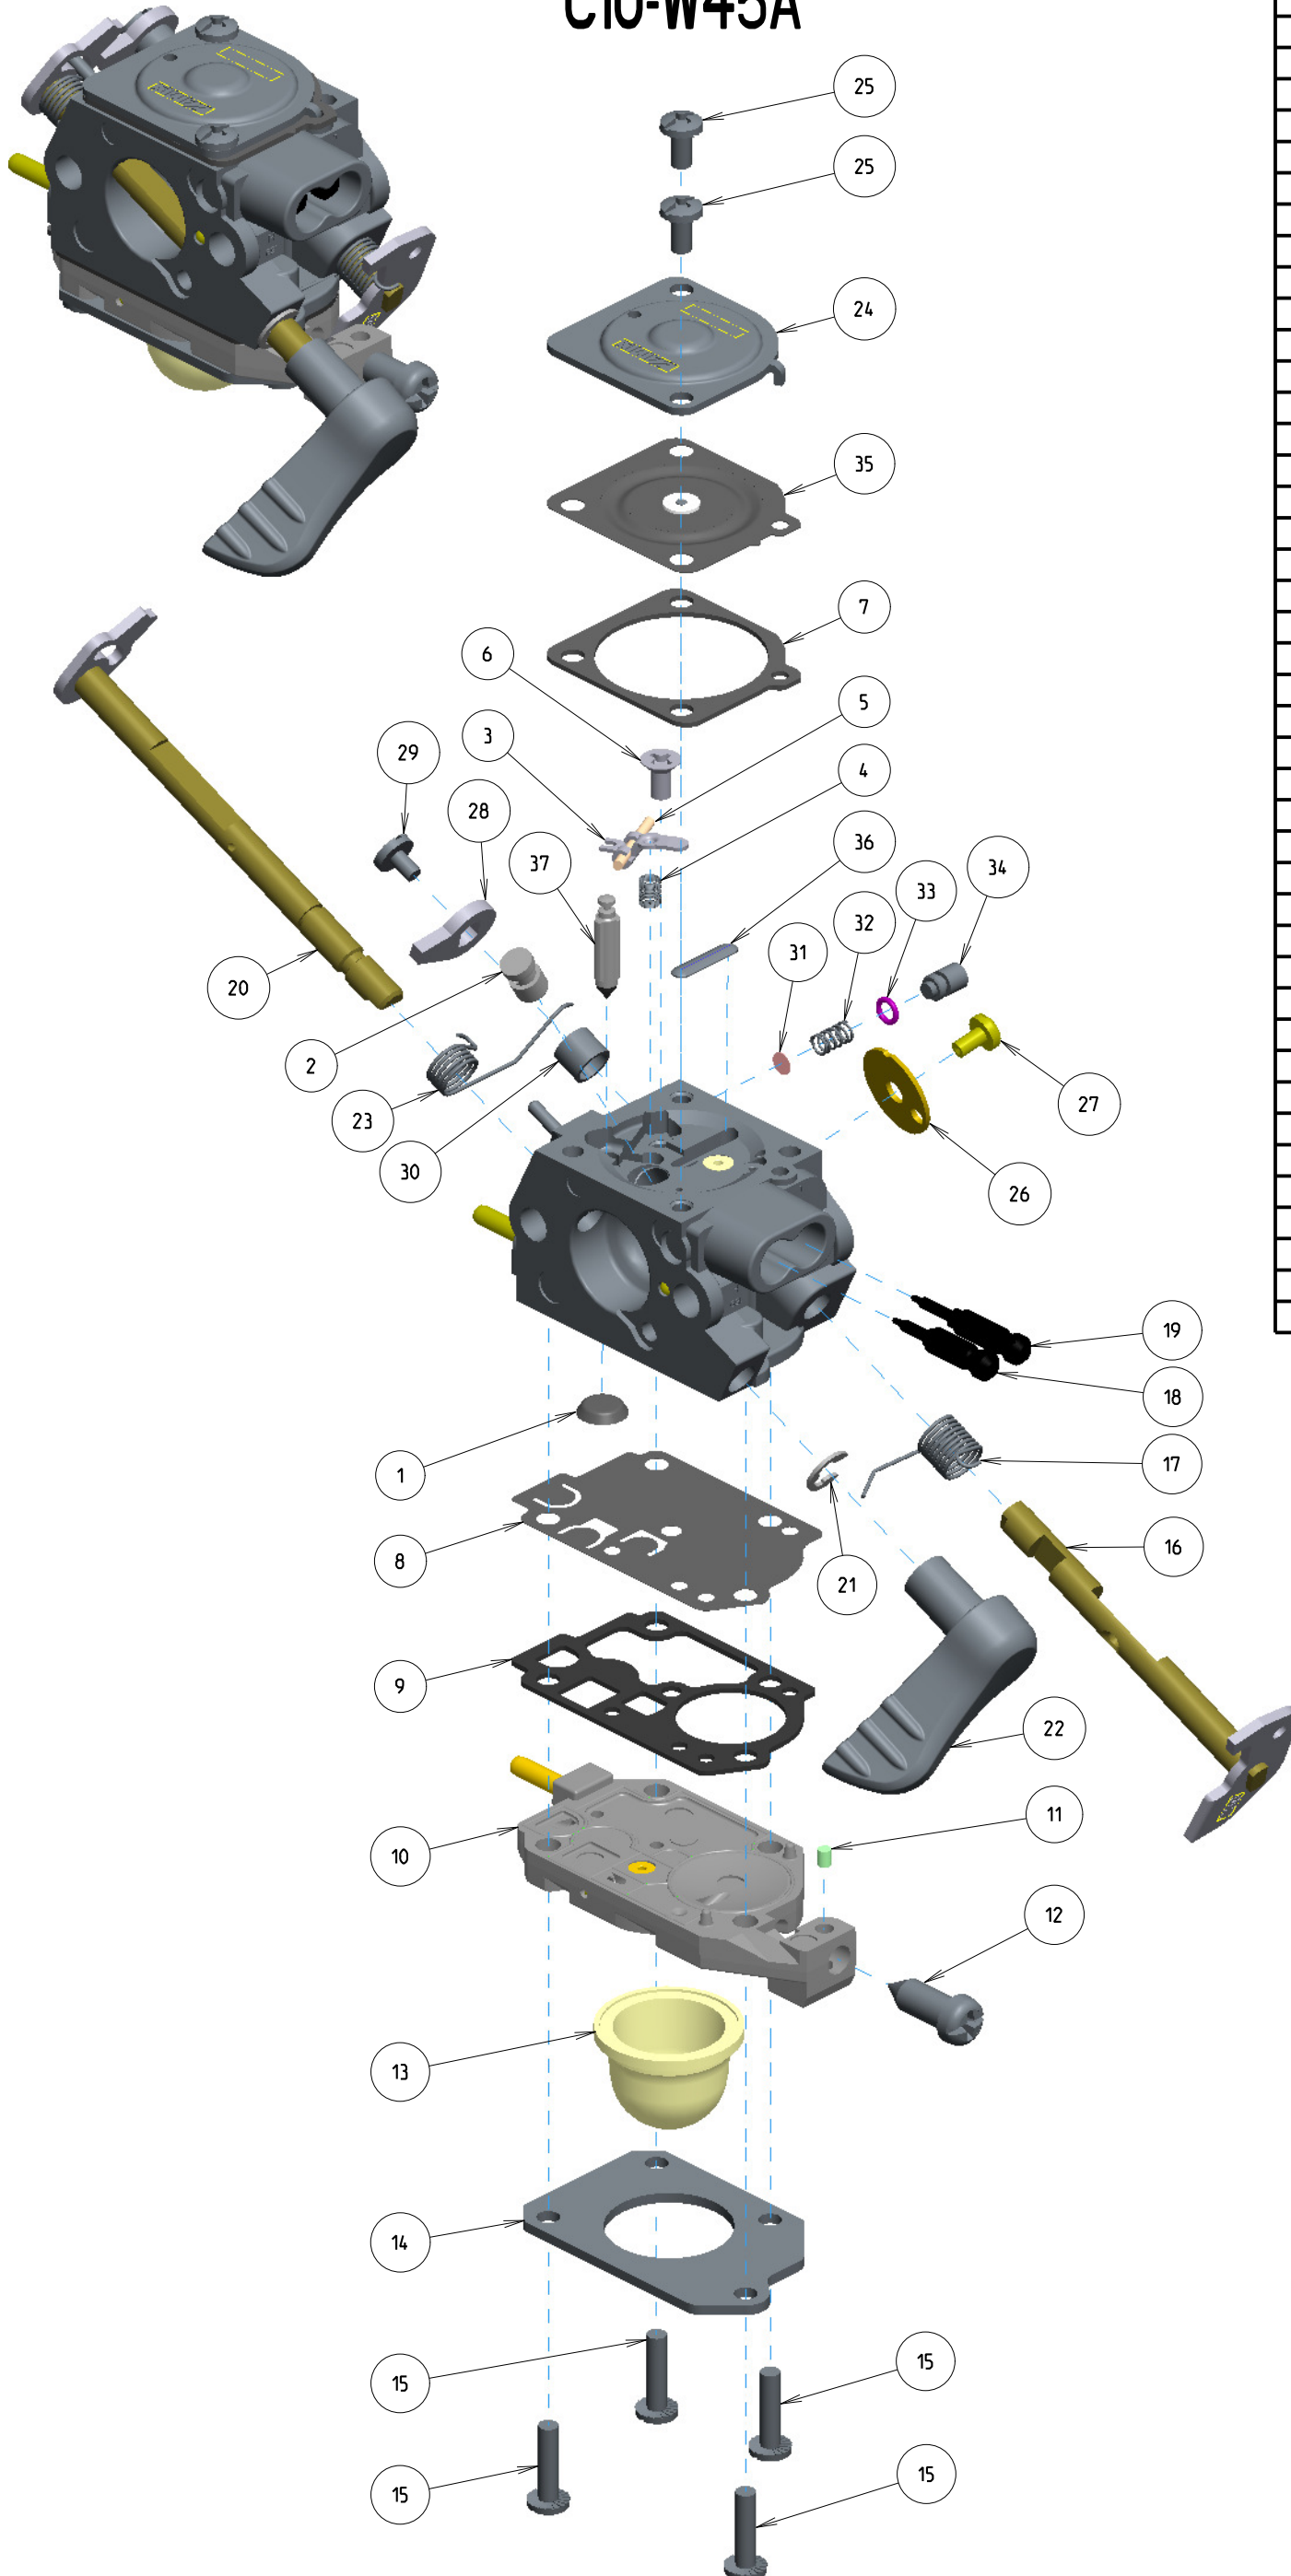

# C1U-W45A

ITEM	ZAMA PART NR.	DESCRIPTION
	C1U-W45A	CARBURETOR ASSEMBLY
	RB-224	REBUILD KIT (1.3.4.5.7.8.9.35.36.37)
	GND-134	GASKET & DIAPHRAGM KIT (7.8.9.35)
	K056708	BASE KIT, PRIMER (10.11.12)
	K053059	PLUNGER KIT (33.34)
1	0004032	STRAINER
2	A007188	NOZZLE ASS'Y, CHECK VALVE
3	0020009	LEVER, METERING
4	0019002	SPRING, METERING LEVER
5	0021001	PIN
6	14903006	SCREW
7	0016019	GASKET, METERING CHAMBER
8	0015709	DIAPHRAGM, PUMP
9	0016702	GASKET, PUMP
10	A056708	BASE ASS'Y, PRIMER
11	0036001	PIECE, FRICTION
12	0035035	SCREW, THROTTLE ADJUST
13	0057703	SYRINGE
14	0009084	RETAINER, SYRINGE
15	17203012	SCREW
16	A011268	ASS'Y, THROTTLE SHAFT
17	0013016	SPRING, THROTTLE RETURN
18	0030251	SCREW, MAIN MIXTURE
19	0031212	SCREW, IDLE MIXTURE
20	A041130	SHAFT ASS'Y, CHOKE
21	19500035	E-RING
22	0042188	LEVER, CHOKE
23	0013085	SPRING, CHOKE RETURN
24	0028022	COVER, METERING
25	17203006	SCREW (WITH SERRATION)
26	0014033	VALVE, THROTTLE
27	156030045	SCREW
28	0012181	LEVER, THROTTLE
29	17103004	SCREW
30	0052006	COLLAR
31	0004005	STRAINER
32	0054057	SPRING
33	0053064	PLUNGER
34	195702308	O-RING
35	A015010	DIAPHRAGM ASS'Y, METERING
36	0005004	PLUG, WELCH
37	0018002	VALVE, INLET NEEDLE