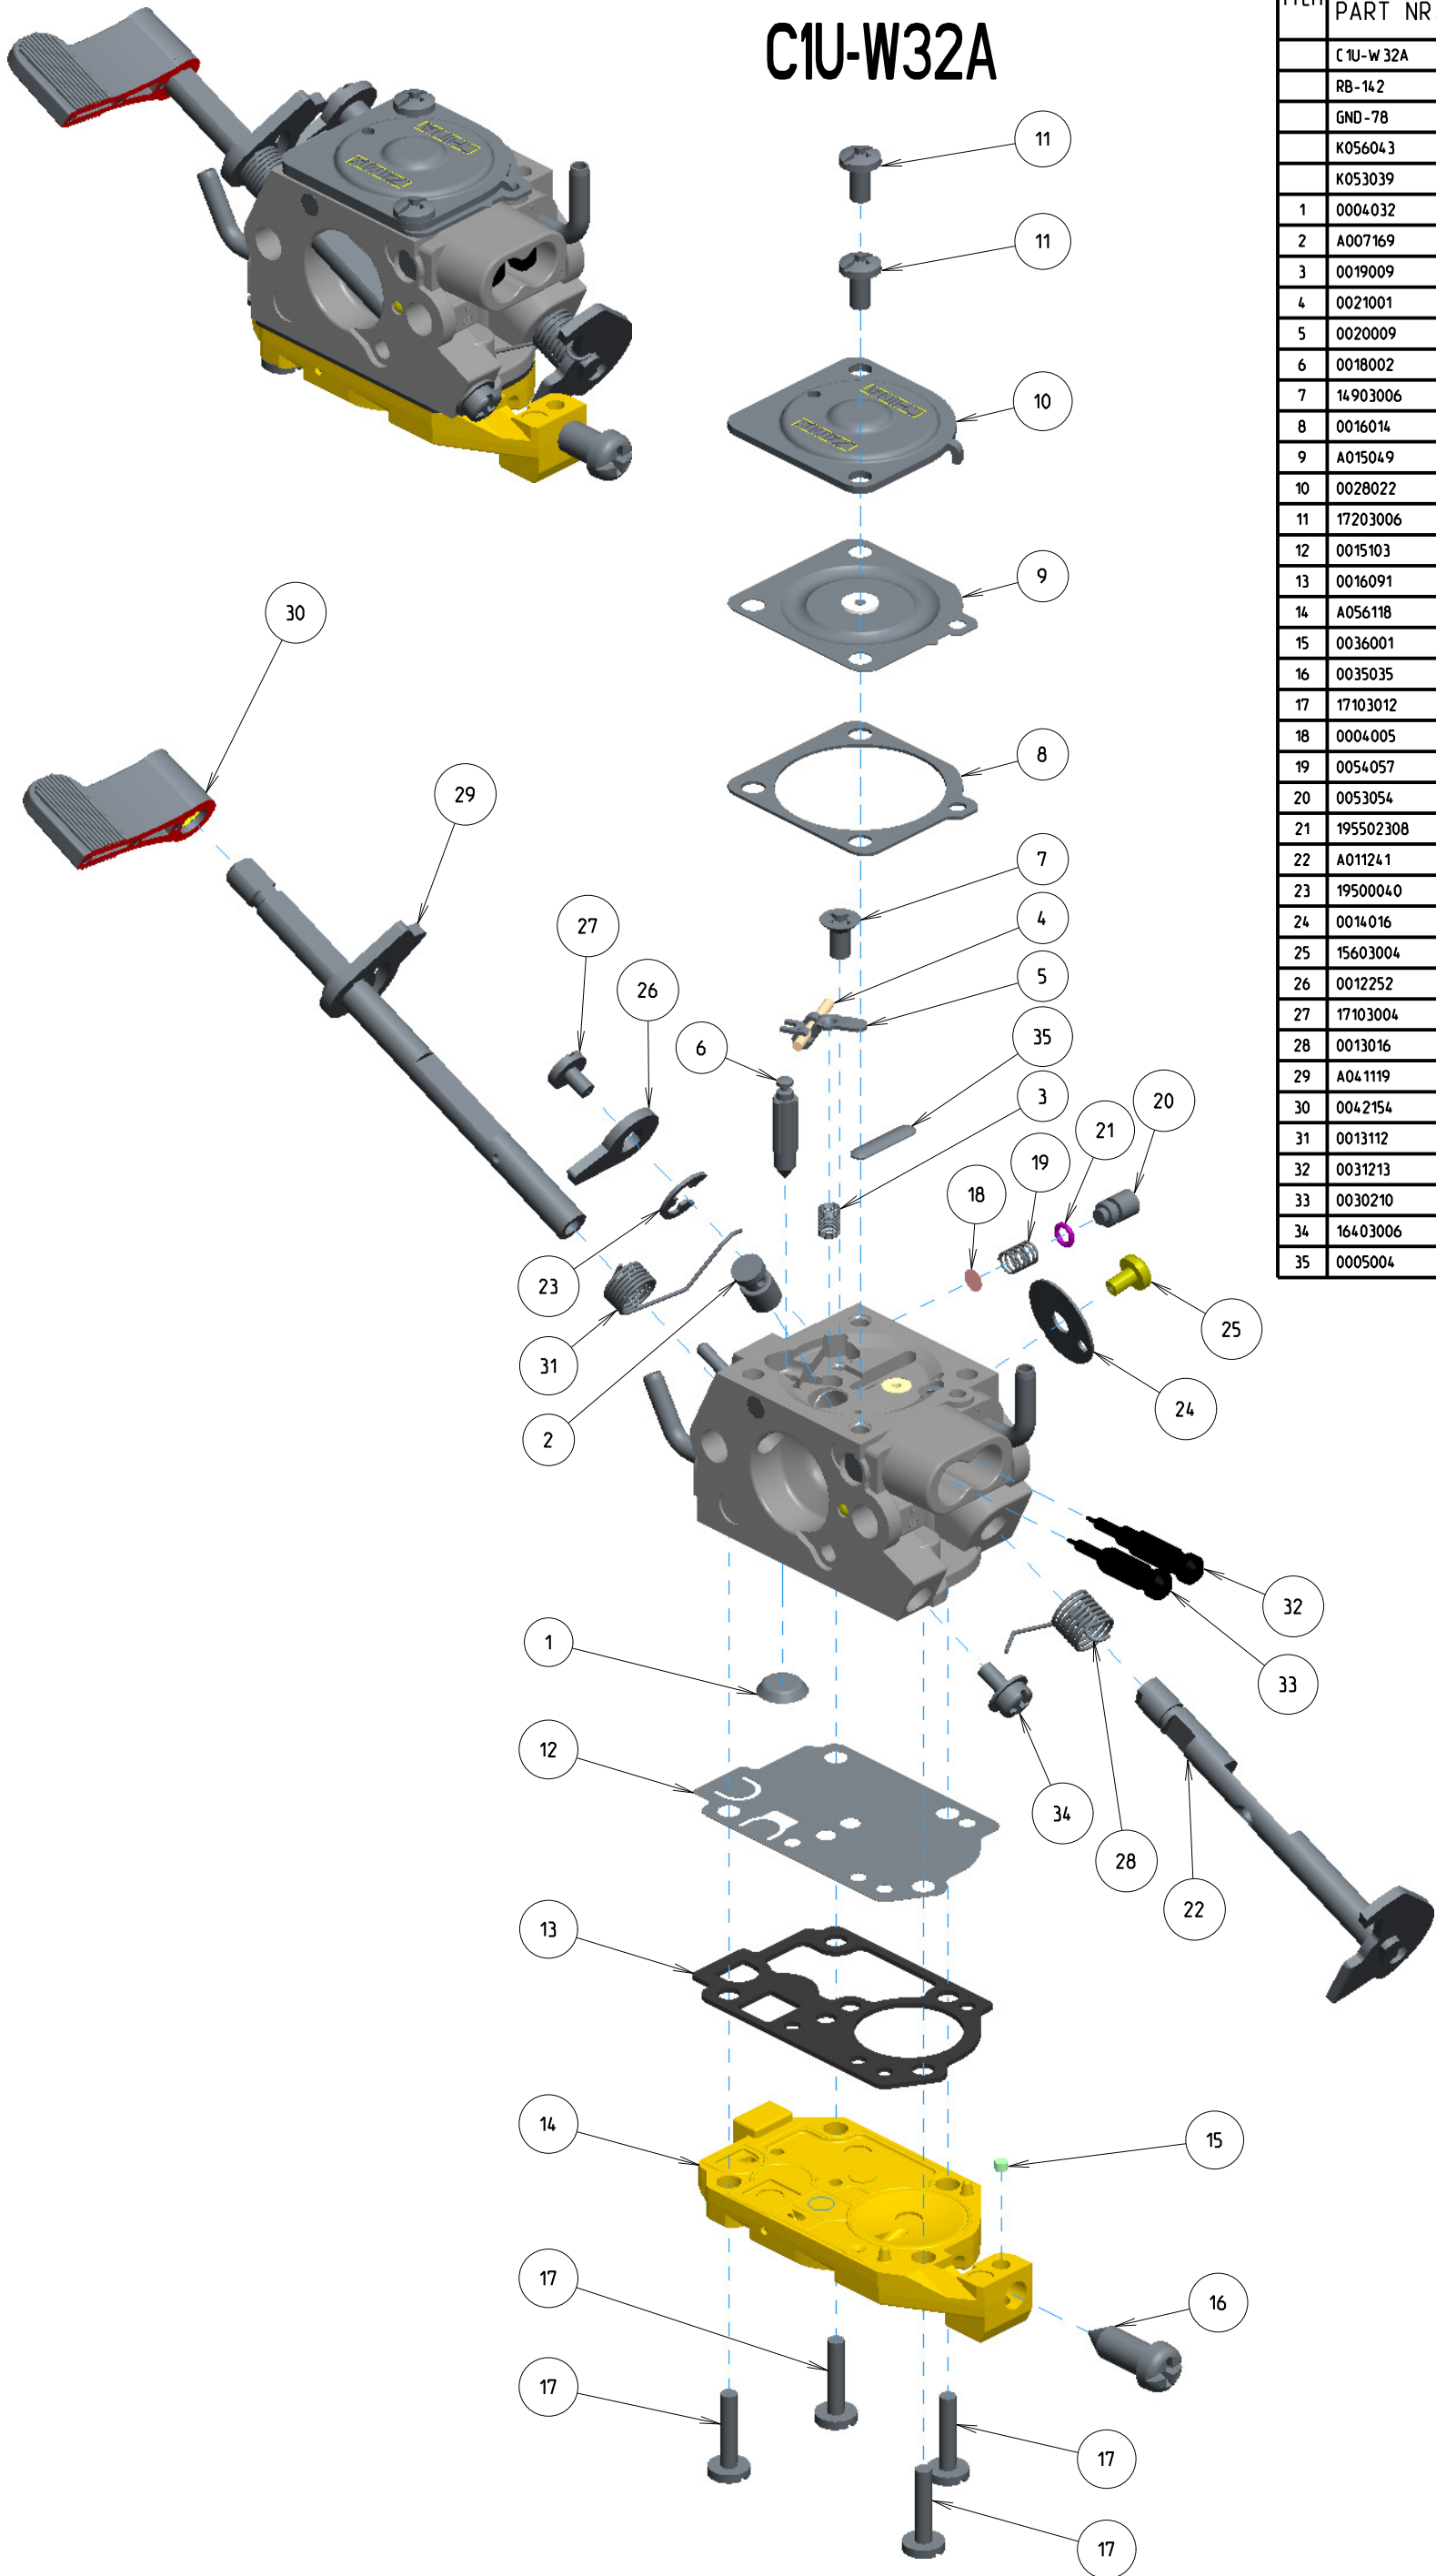

C1U-W32A

ITEM	ZAMA PART NR.	DESCRIPTION
	C1U-W32A	CARBURETOR ASSEMBLY
	RB-142	REBUILD KIT (1,3,4,5,6,8,9,12,13,35)
	GND-78	GASKET & DIAPHRAGM KIT (8,9,12,13)
	K056043	BASE KIT, PRIMER (14,15,16)
	K053039	PLUNGER KIT (20,21)
1	0004032	STRAINER
2	A007169	NOZZLE ASS'Y, CHECK VALVE
3	0019009	SPRING, METERING LEVER
4	0021001	PIN
5	0020009	LEVER, METERING
6	0018002	VALVE, INLET NEEDLE
7	14903006	SCREW
8	0016014	GASKET, METERING CHAMBER
9	A015049	DIAPHRAGM ASS'Y, METERING
10	0028022	COVER, METERING
11	17203006	SCREW (WITH SERRATION)
12	0015103	DIAPHRAGM, PUMP
13	0016091	GASKET, PUMP
14	A056118	BASE ASS'Y, PRIMER
15	0036001	PIECE, FRICTION
16	0035035	SCREW, THROTTLE ADJUST
17	17103012	SCREW
18	0004005	STRAINER
19	0054057	SPRING
20	0053054	PLUNGER
21	195502308	O-RING
22	A011241	ASS'Y, THROTTLE SHAFT
23	19500040	E-RING
24	0014016	VALVE, THROTTLE
25	15603004	SCREW
26	0012252	LEVER, THROTTLE
27	17103004	SCREW
28	0013016	SPRING, THROTTLE RETURN
29	A041119	SHAFT ASS'Y, CHOKE
30	0042154	LEVER, CHOKE
31	0013112	SPRING, CHOKE RETURN
32	0031213	SCREW, IDLE MIXTURE
33	0030210	SCREW, MAIN MIXTURE
34	16403006	SCREW (WITH PLAIN WASHER)
35	0005004	PLUG, WELCH