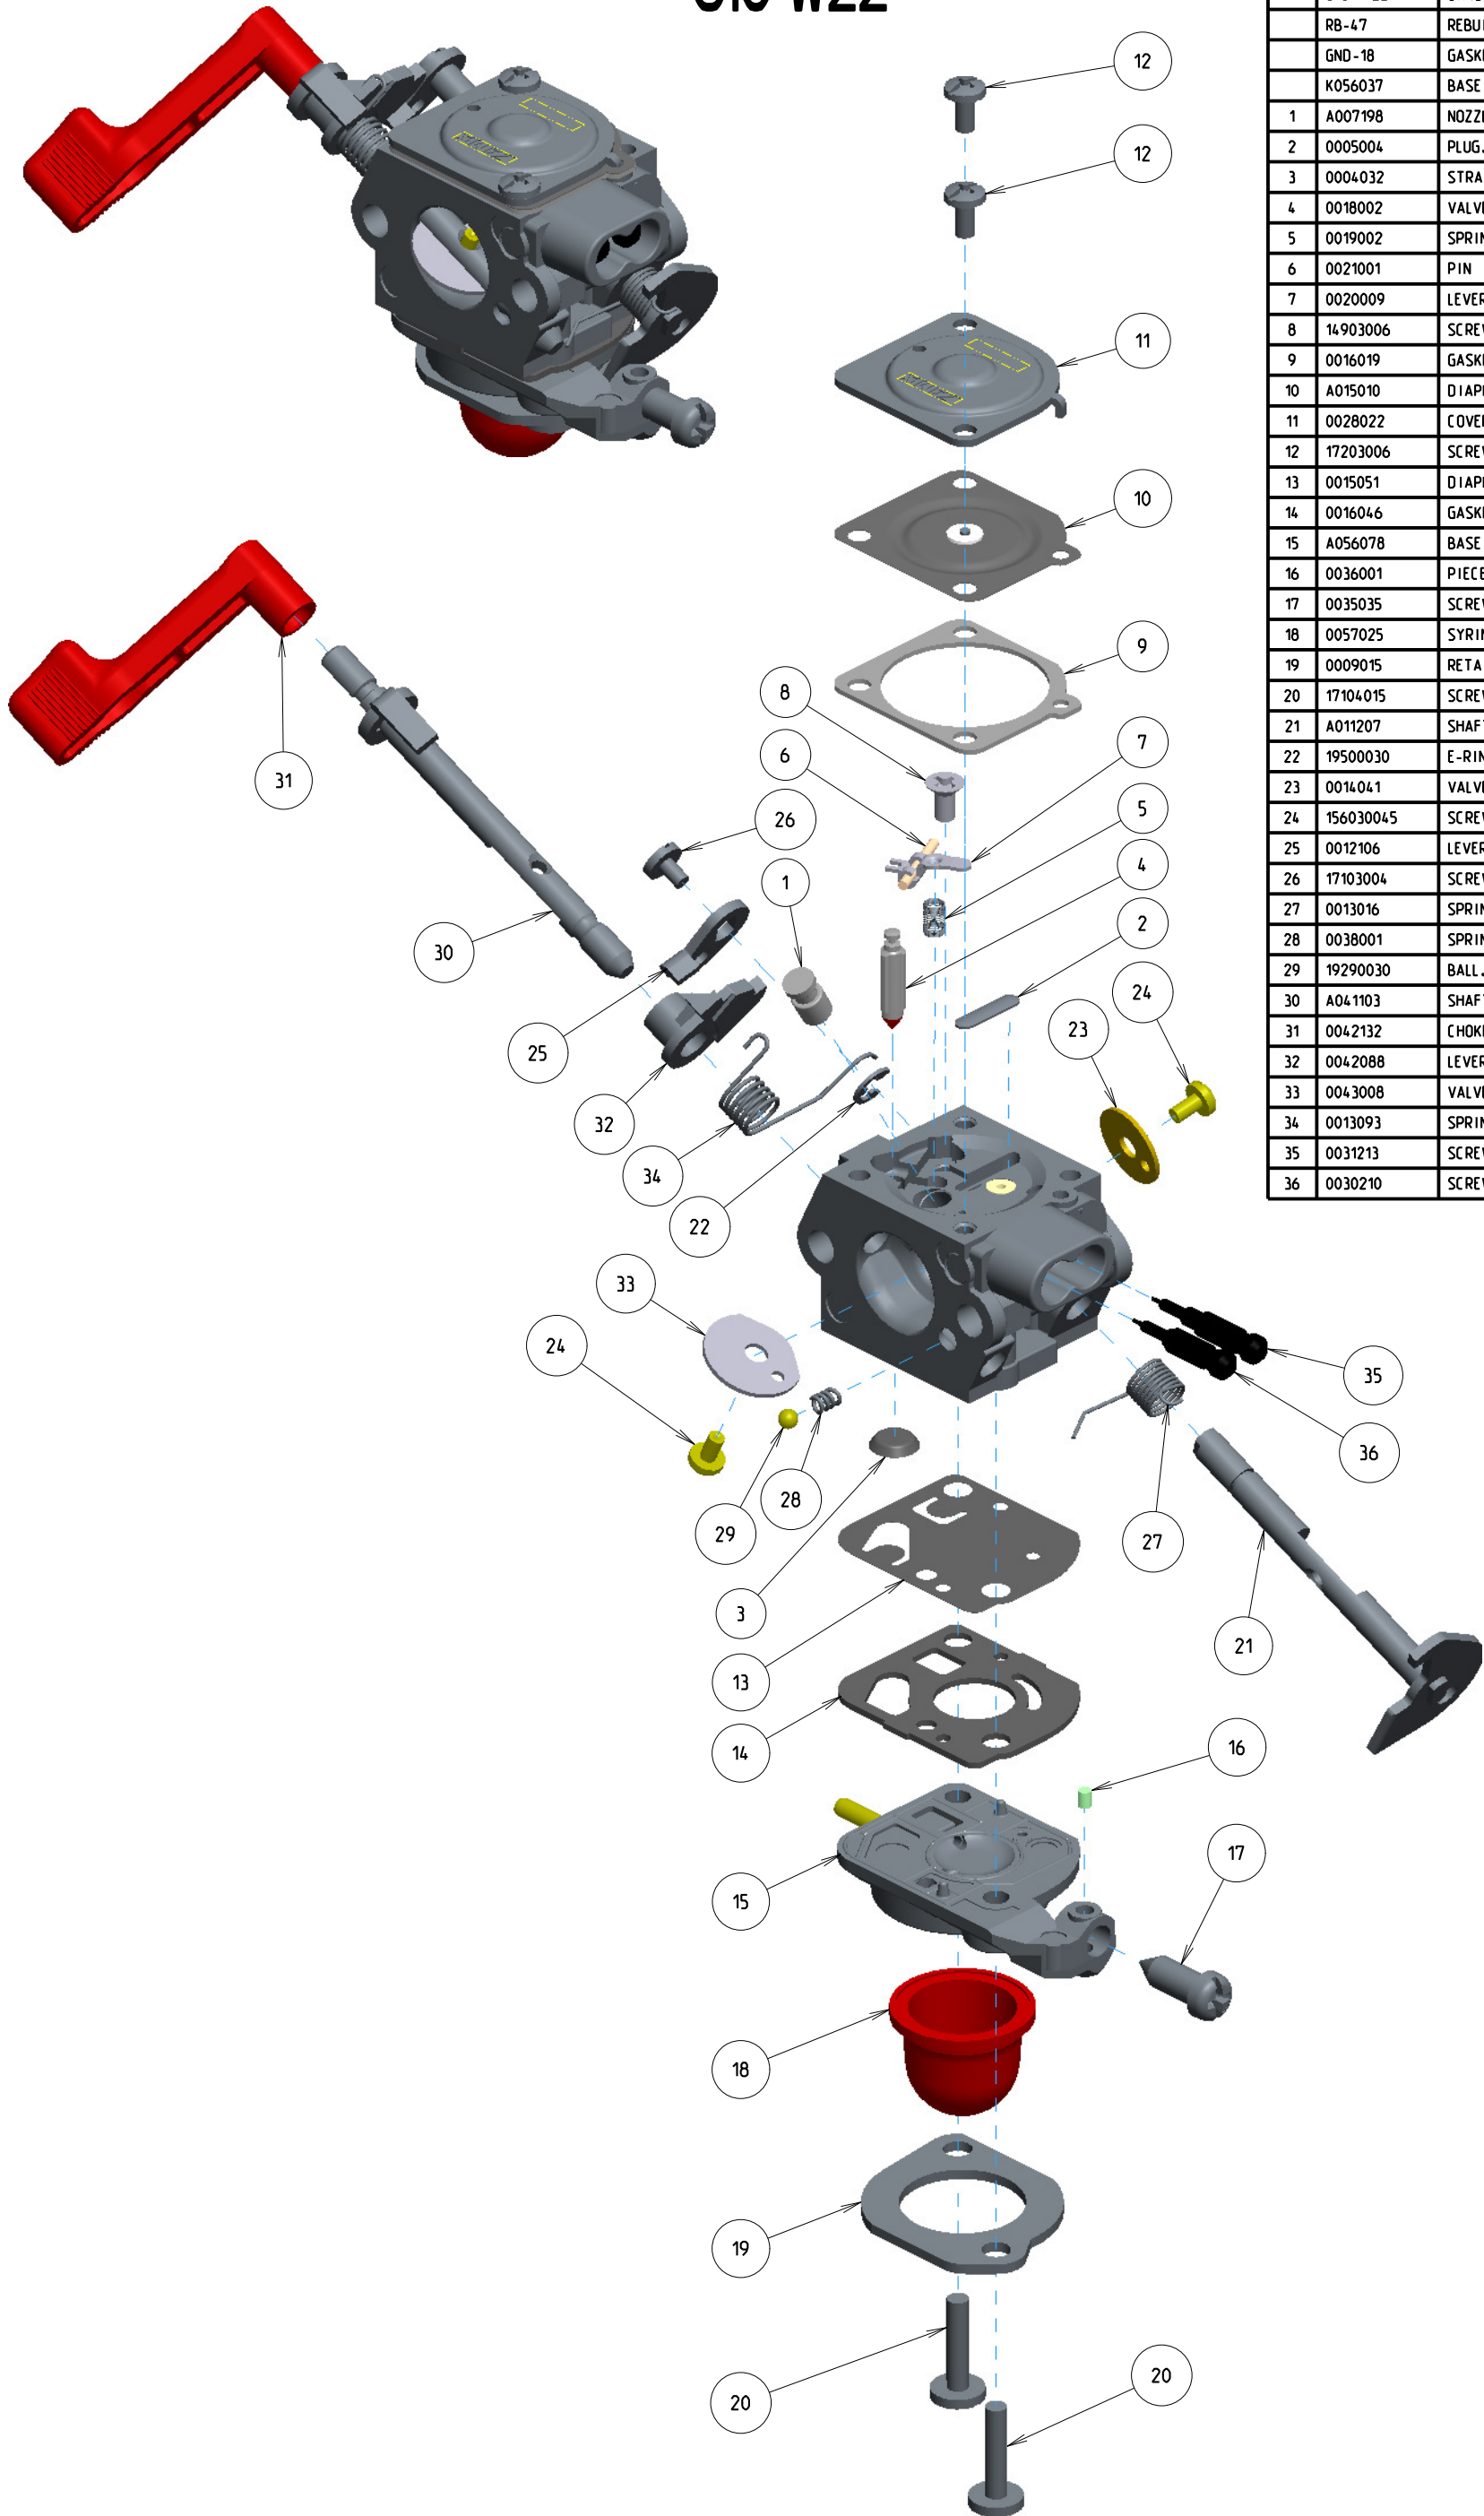

# C1U-W22

ITEM	ZAMA PART NR.	DESCRIPTION
	C1U-W22	CARBURETOR ASSEMBLY
	RB-47	REBUILD KIT (2,3,4,5,6,7,9,10,13,14,18)
	GND-18	GASKET & DIAPHRAGM KIT (9,10,13,14)
	K056037	BASE KIT, PRIMER (15,16,17)
1	A007198	NOZZLE ASS'Y, CHECK VALVE
2	0005004	PLUG, WELCH
3	0004032	STRAINER
4	0018002	VALVE, INLET NEEDLE
5	0019002	SPRING, METERING LEVER
6	0021001	PIN
7	0020009	LEVER, METERING
8	14903006	SCREW
9	0016019	GASKET, METERING CHAMBER
10	A015010	DIAPHRAGM ASS'Y, METERING
11	0028022	COVER, METERING
12	17203006	SCREW (WITH SERRATION)
13	0015051	DIAPHRAGM, PUMP
14	0016046	GASKET, PUMP
15	A056078	BASE ASS'Y, PRIMER
16	0036001	PIECE, FRICTION
17	0035035	SCREW, THROTTLE ADJUST
18	0057025	SYRINGE
19	0009015	RETAINER
20	17104015	SCREW
21	A011207	SHAFT ASS'Y, THROTTLE
22	19500030	E-RING
23	0014041	VALVE, THROTTLE
24	156030045	SCREW
25	0012106	LEVER, THROTTLE
26	17103004	SCREW
27	0013016	SPRING, THROTTLE RETURN
28	0038001	SPRING, FRICTION
29	19290030	BALL, STEEL
30	A041103	SHAFT ASS'Y, CHOKE
31	0042132	CHOKE ACTUATOR LEVER
32	0042088	LEVER, INTERMEDIATE (PLASTIC)
33	0043008	VALVE, CHOKE
34	0013093	SPRING, CHOKE RETURN
35	0031213	SCREW, IDLE MIXTURE
36	0030210	SCREW, MAIN MIXTURE