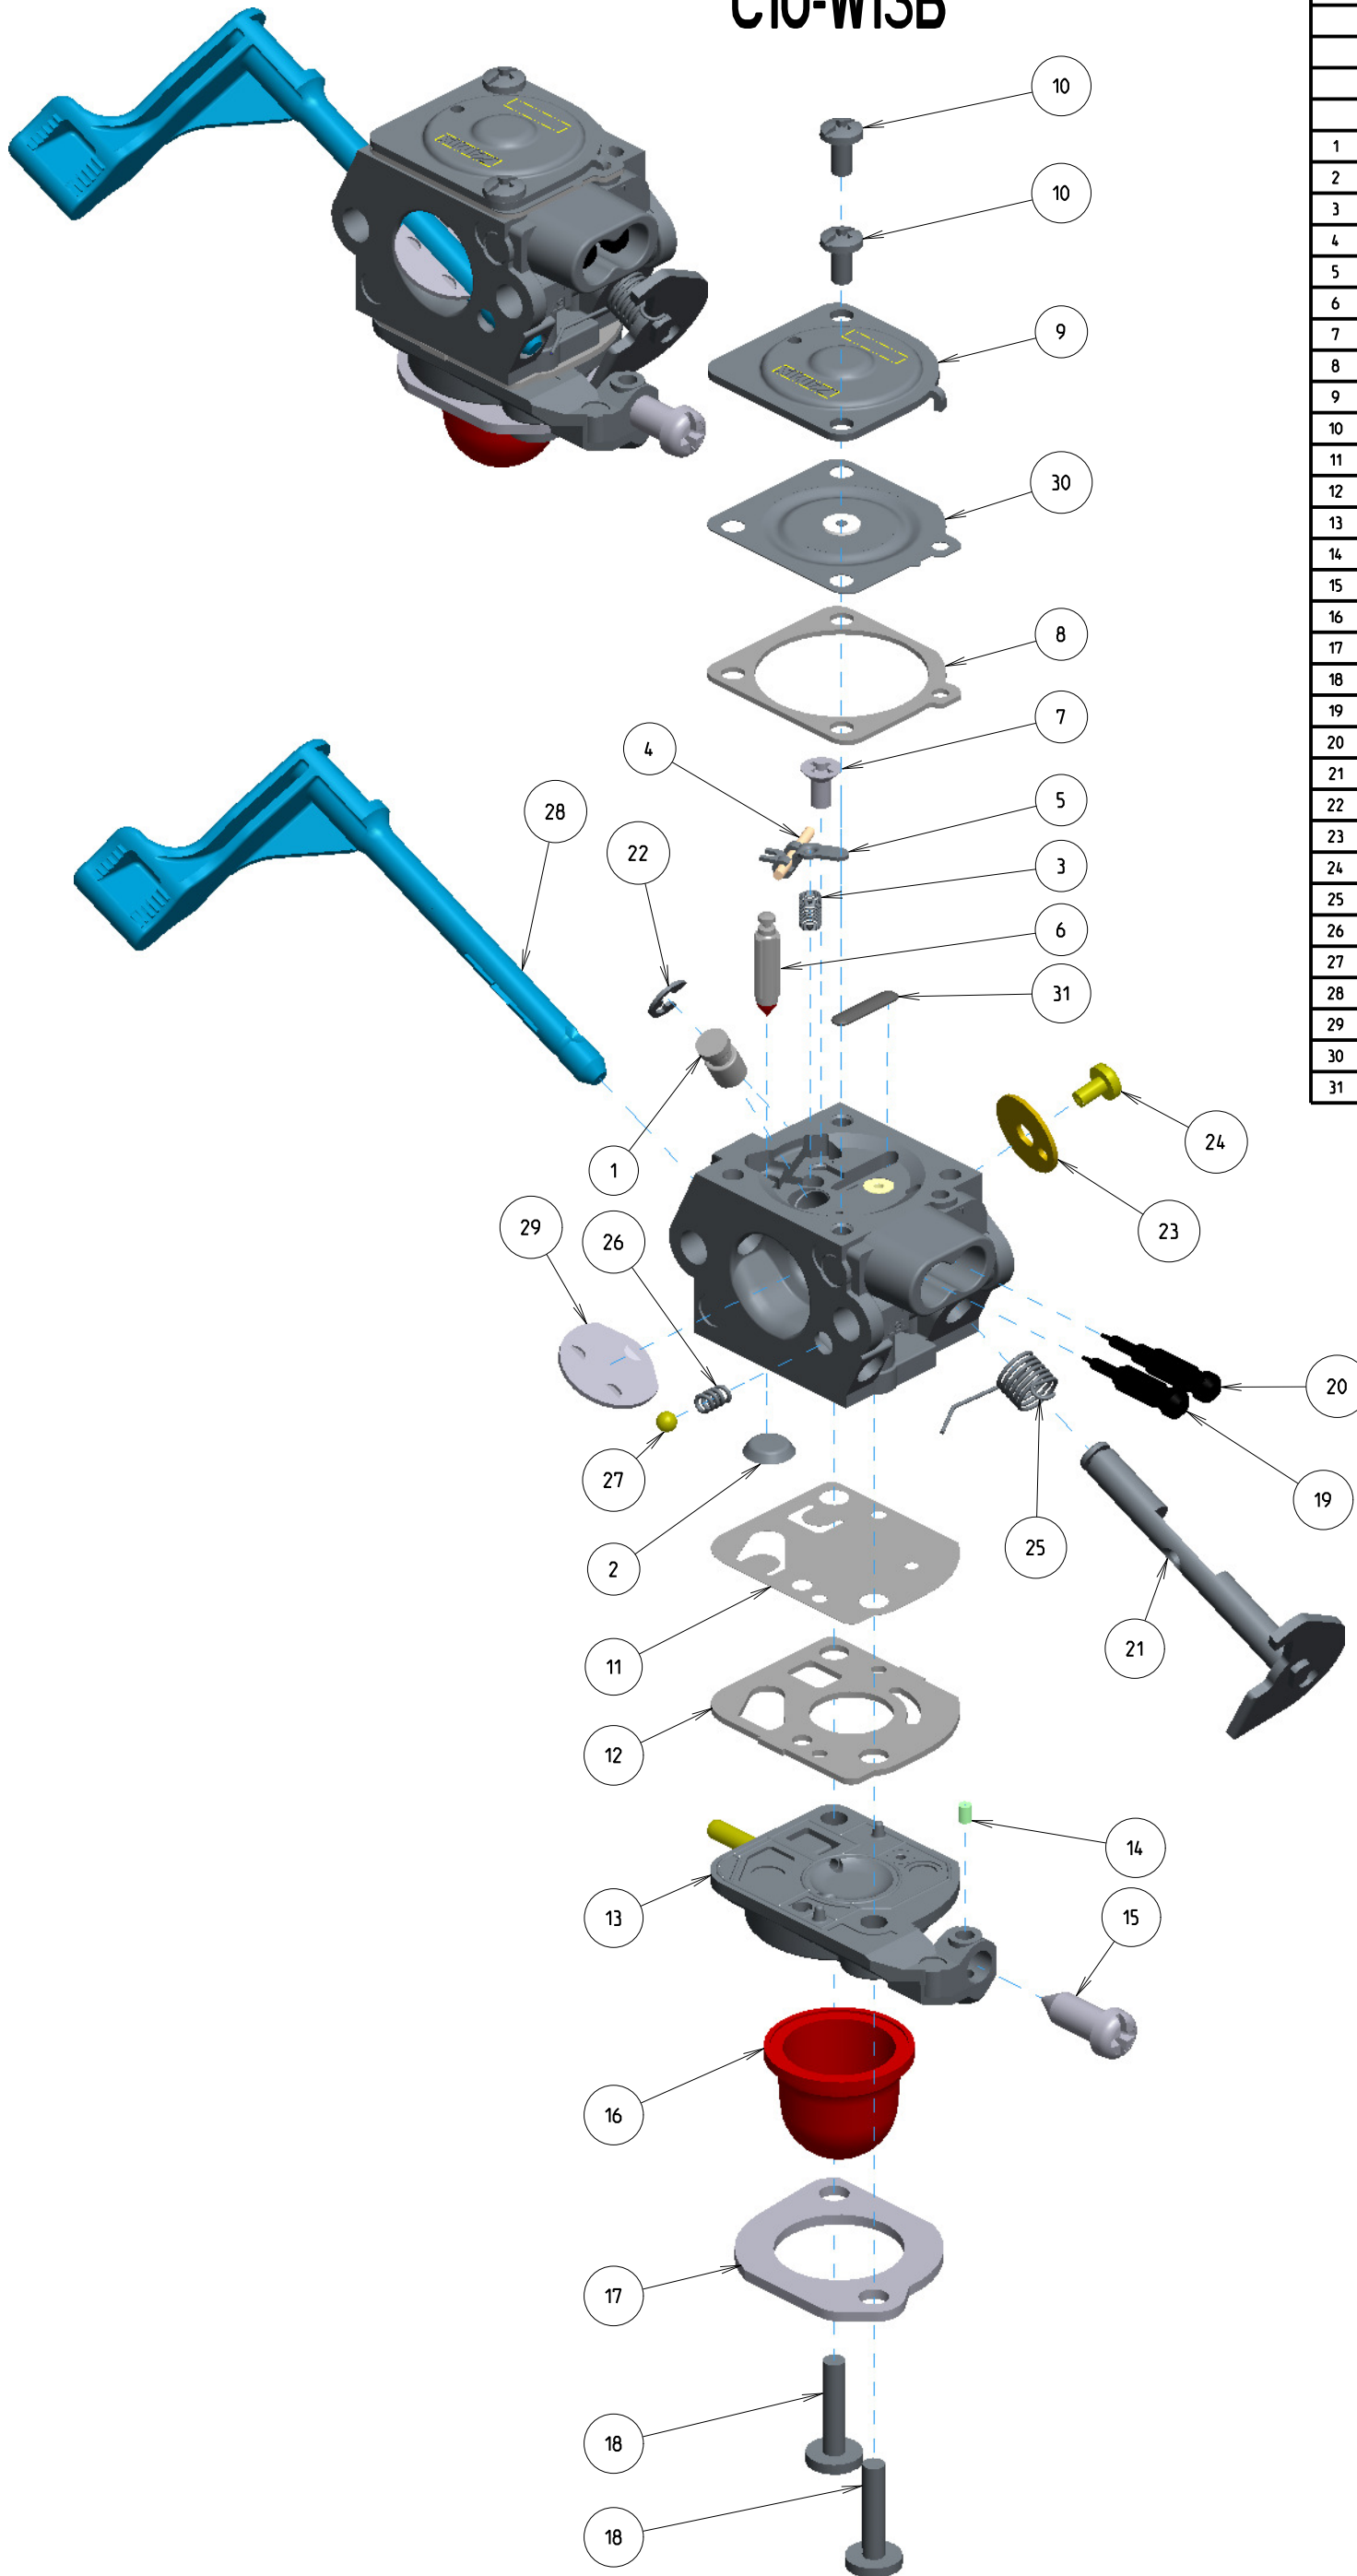

C1U-W13B

ITEM	ZAMA PART NR.	DESCRIPTION
	C1U-W13B	CARBURETOR ASSEMBLY
	RB-47	REBUILD KIT (2,3,4,5,6,8,11,12,30,31)
	GND-18	GASKET & DIAPHRAGM KIT (8,11,12,30)
	K056037	BASE KIT, PRIMER (13,14,15)
1	A007198	NOZZLE ASS'Y, CHECK VALVE
2	0004032	STRAINER
3	0019002	SPRING, METERING LEVER
4	0021001	PIN
5	0020009	LEVER, METERING
6	0018002	VALVE, INLET NEEDLE
7	14903006	SCREW
8	0016019	GASKET, METERING CHAMBER
9	0028022	COVER, METERING
10	17203006	SCREW (WITH SERRATION)
11	0015051	DIAPHRAGM, PUMP
12	0016046	GASKET, PUMP
13	A056078	BASE ASS'Y, PRIMER
14	0036001	PIECE, FRICTION
15	0035035	SCREW, THROTTLE ADJUST
16	0057025	SYRINGE
17	0009015	RETAINER
18	17104015	SCREW
19	0030210	SCREW, MAIN MIXTURE
20	0031213	SCREW, IDLE MIXTURE
21	A011106	SHAFT ASS'Y THROTTLE
22	19500030	E-RING
23	0014041	VALVE, THROTTLE
24	156030045	SCREW
25	0013016	SPRING, THROTTLE RETURN
26	0038001	SPRING, FRICTION
27	19290030	BALL, STEEL
28	0041102	SHAFT, CHOKE
29	0043024	VALVE, CHOKE
30	A015010	DIAPHRAGM ASS'Y METERING
31	0005004	PLUG, WELCH