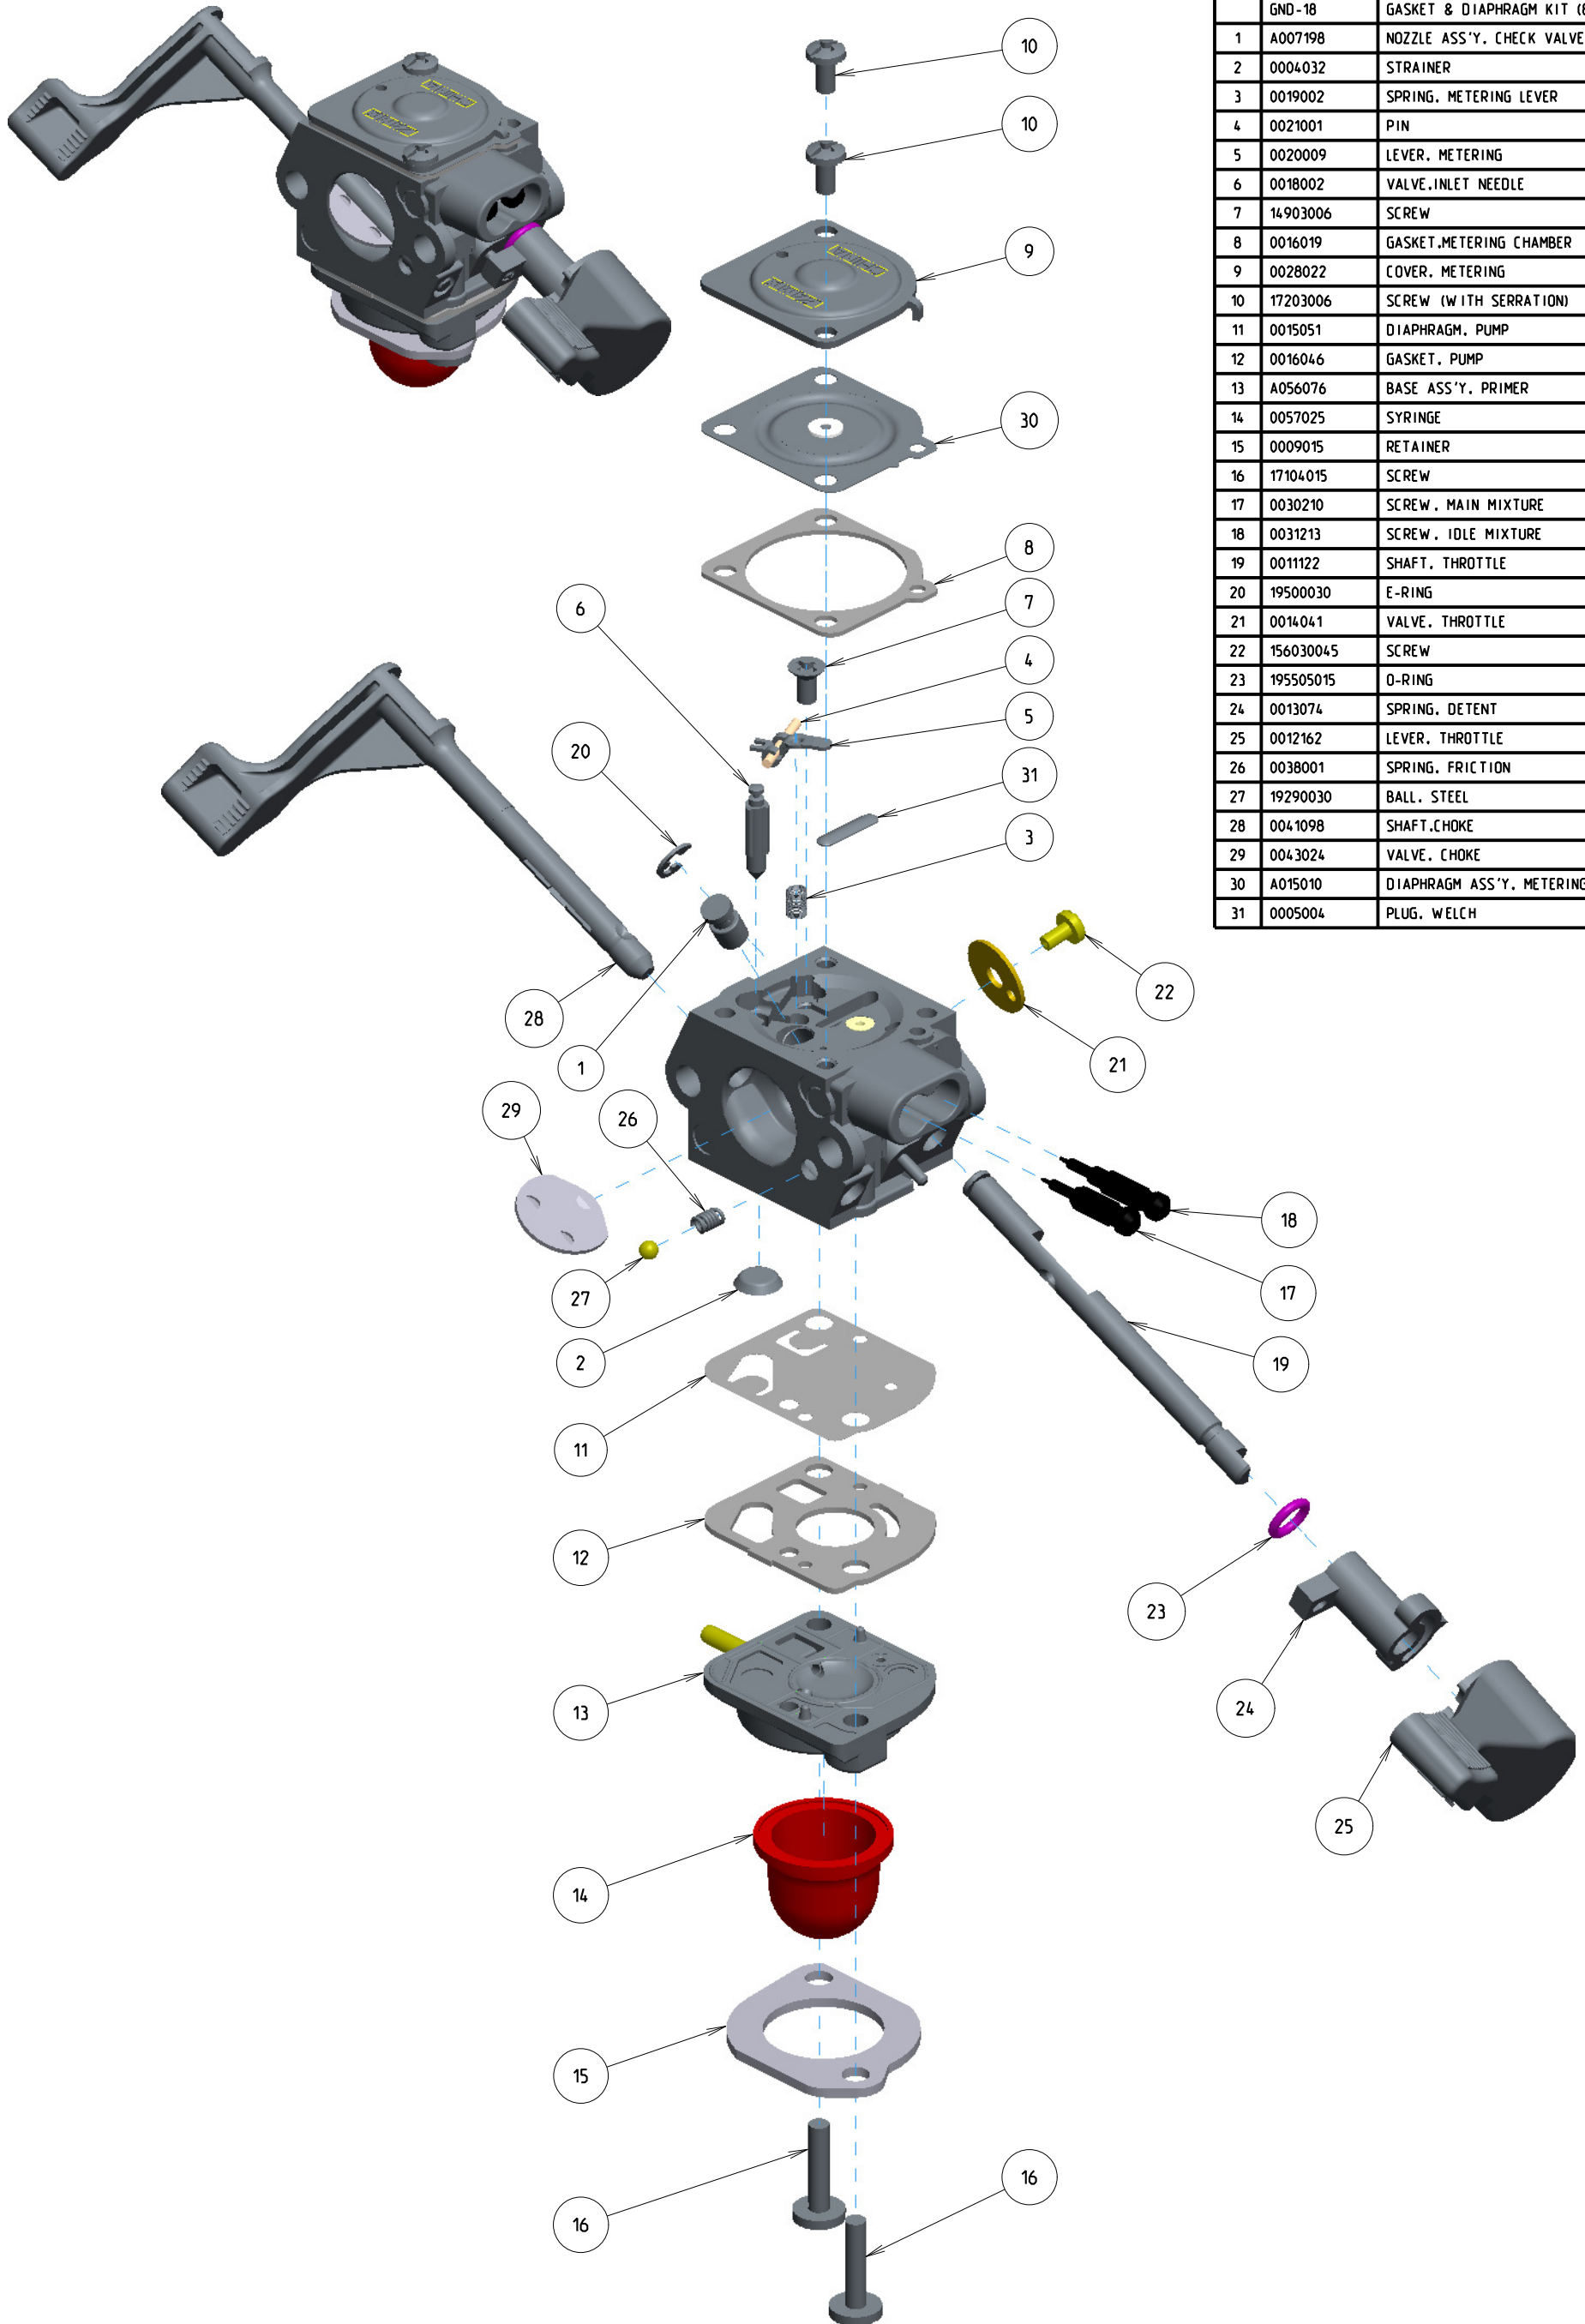

# C1U-W12B

ITEM	ZAMA PART NR.	DESCRIPTION
	C1U-W12B	CARBURETOR ASSEMBLY
	RB-47	REBUILD KIT (2,3,4,5,6,8,11,12,14,30,31)
	GND-18	GASKET & DIAPHRAGM KIT (8,11,12,30)
1	A007198	NOZZLE ASS'Y, CHECK VALVE
2	0004032	STRAINER
3	0019002	SPRING, METERING LEVER
4	0021001	PIN
5	0020009	LEVER, METERING
6	0018002	VALVE, INLET NEEDLE
7	14903006	SCREW
8	0016019	GASKET, METERING CHAMBER
9	0028022	COVER, METERING
10	17203006	SCREW (WITH SERRATION)
11	0015051	DIAPHRAGM, PUMP
12	0016046	GASKET, PUMP
13	A056076	BASE ASS'Y, PRIMER
14	0057025	SYRINGE
15	0009015	RETAINER
16	17104015	SCREW
17	0030210	SCREW, MAIN MIXTURE
18	0031213	SCREW, IDLE MIXTURE
19	0011122	SHAFT, THROTTLE
20	19500030	E-RING
21	0014041	VALVE, THROTTLE
22	156030045	SCREW
23	195505015	O-RING
24	0013074	SPRING, DETENT
25	0012162	LEVER, THROTTLE
26	0038001	SPRING, FRICTION
27	19290030	BALL, STEEL
28	0041098	SHAFT, CHOKE
29	0043024	VALVE, CHOKE
30	A015010	DIAPHRAGM ASS'Y, METERING
31	0005004	PLUG, WELCH