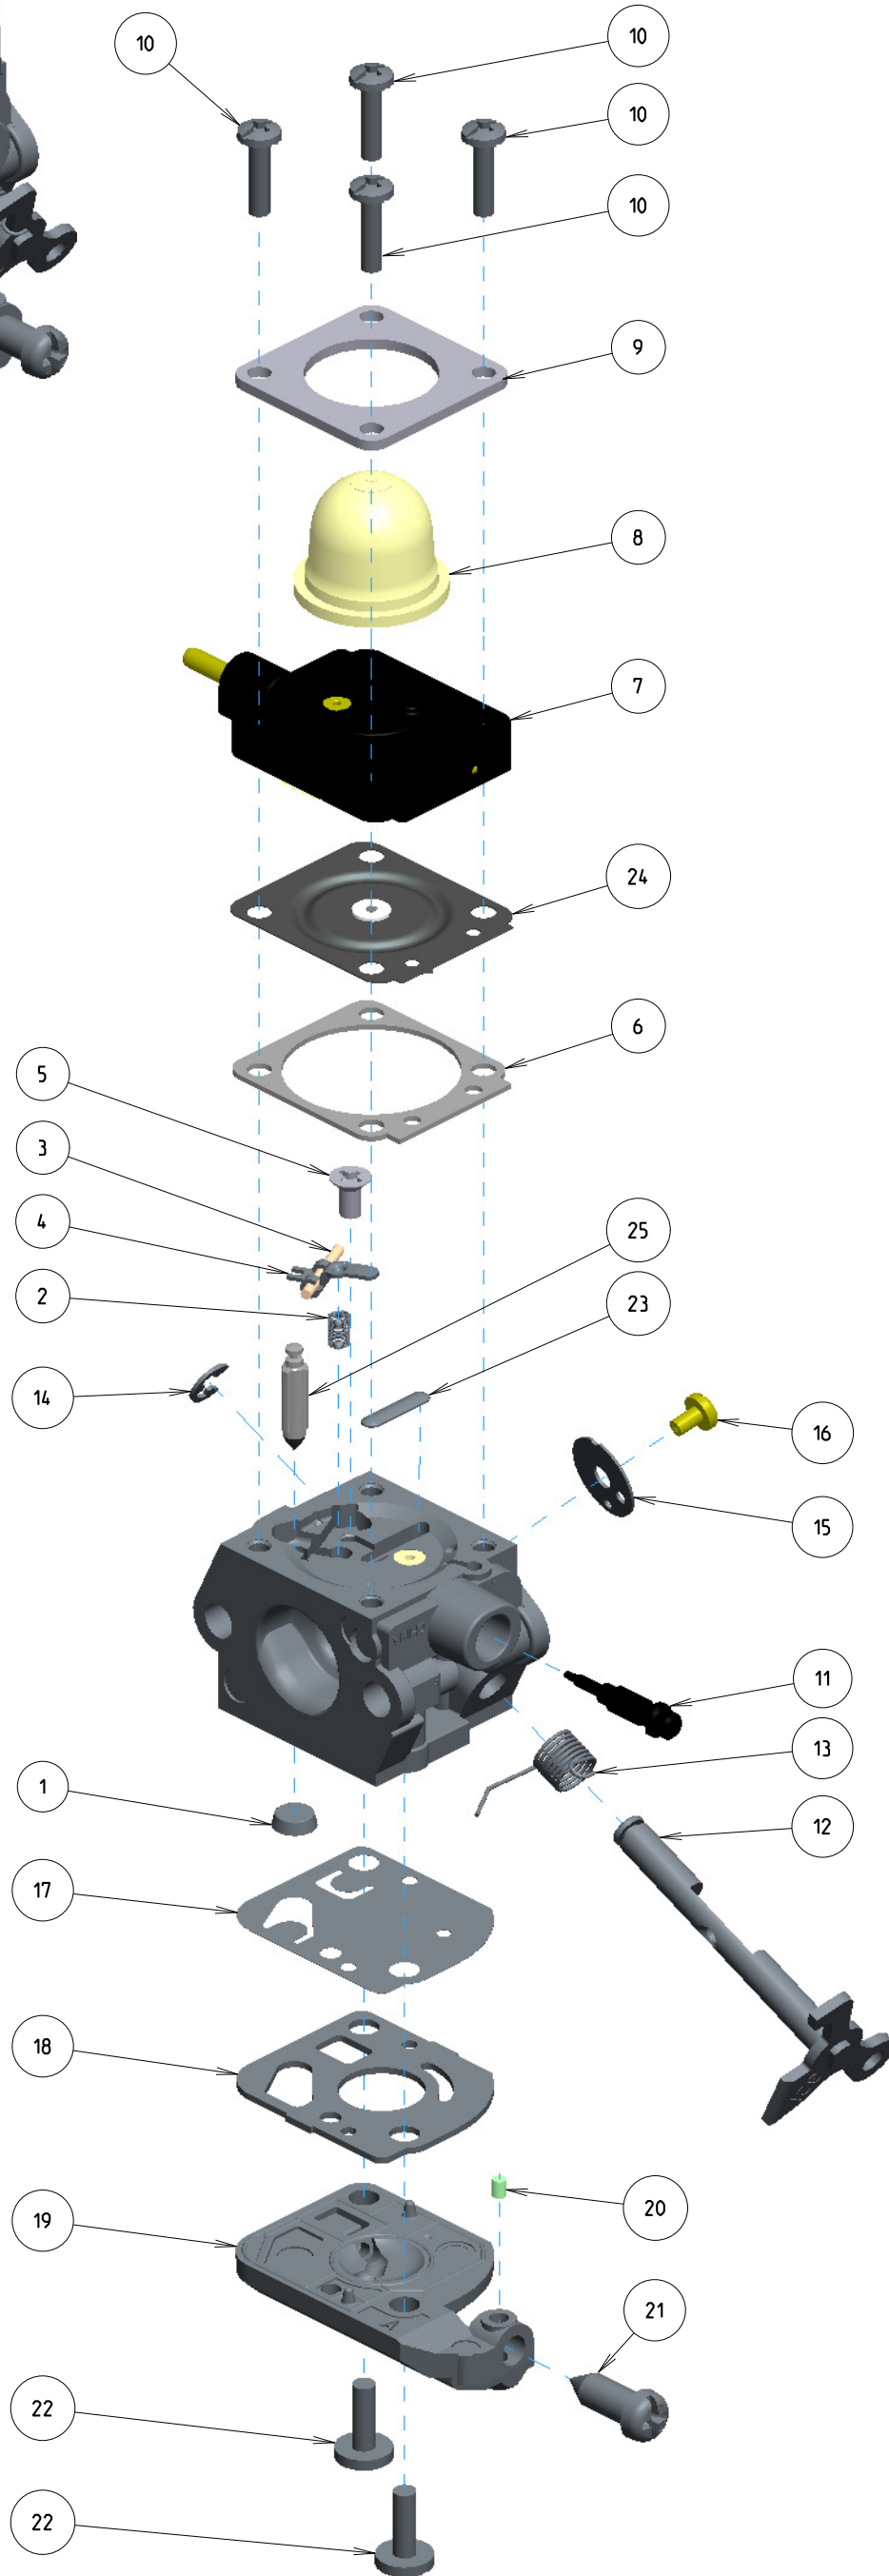

# C1U-P29A

ITEM	ZAMA PART NR.	DESCRIPTION
	C1U-P29A	CARBURETOR ASSEMBLY
	RB-20	REBUILD KIT (1.2.3.4.6.17.18.23.24.25)
	GND-12	GASKET & DIAPHRAGM KIT (6.17.18.24)
	K017040	COVER KIT, PUMP (19.20.21)
1	0004004	STRAINER
2	0019002	SPRING, METERING LEVER
3	0021001	PIN
4	0020009	LEVER, METERING
5	14903006	SCREW
6	0016021	GASKET, METERING CHAMBER
7	A056705	BASE ASS'Y, PRIMER
8	0057030	SYRINGE
9	0009065	RETAINER
10	17203012	SCREW
11	0031701	SCREW, IDLE MIXTURE
12	A011707	SHAFT ASS'Y THROTTLE
13	0013016	SPRING, THROTTLE RETURN
14	19500030	E-RING
15	0014710	VALVE, THROTTLE
16	15603004	SCREW
17	0015051	DIAPHRAGM, PUMP
18	0016046	GASKET, PUMP
19	0017046	COVER, PUMP
20	0036001	PIECE, FRICTION
21	0035035	SCREW, THROTTLE ADJUST
22	17104010	SCREW
23	0005004	PLUG, WELCH
24	A015011	DIAPHRAGM ASSY, METERING
25	0018002	VALVE, INLET NEEDLE