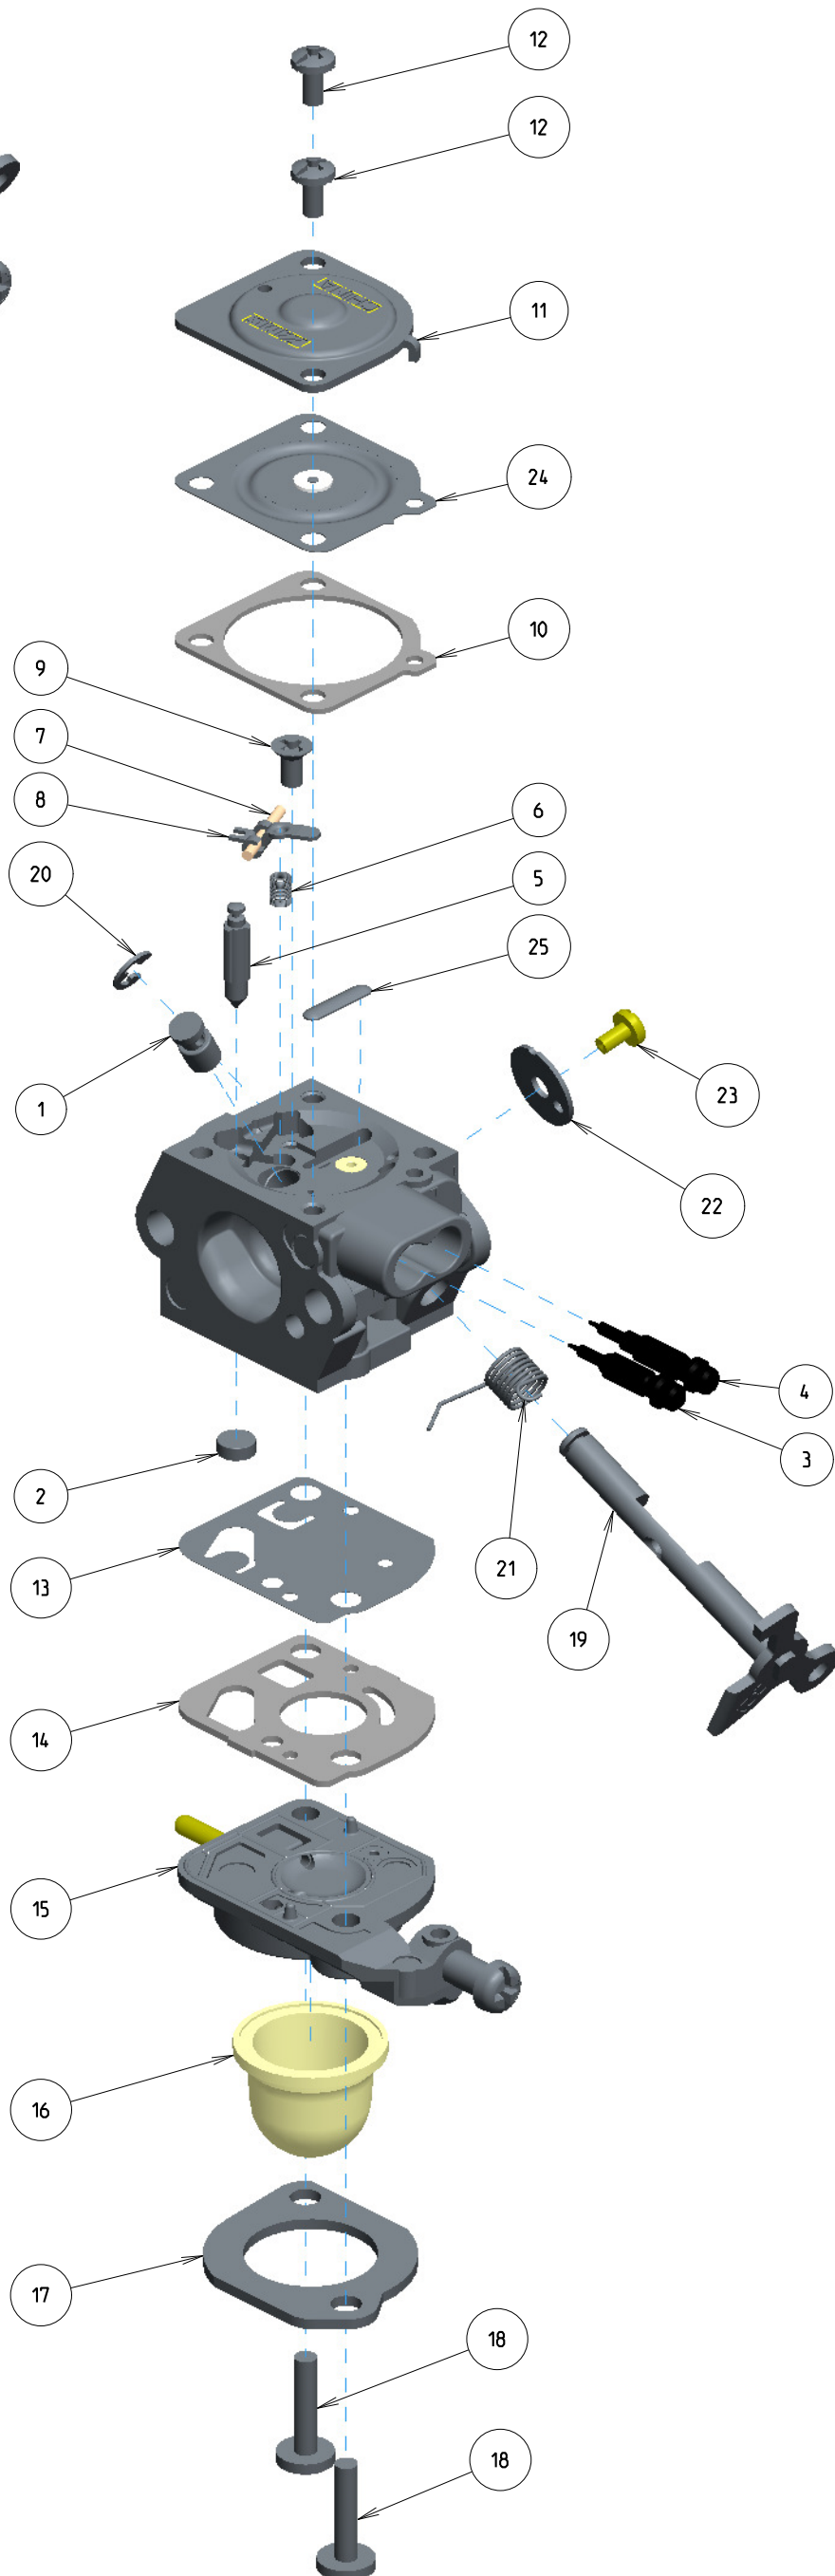

# C1U-P28

ITEM	ZAMA PART NR.	DESCRIPTION
	C1U-P28	CARBURETOR ASSEMBLY
	RB-28	REBUILD KIT (2.5.6.7.8.10.13.14.24.25)
	GND-18	GASKET & DIAPHRAGM KIT (10.13.14.24)
1	A007268	NOZZLE ASS'Y. CHECK VALVE
2	0004004	STRAINER
3	0030269	SCREW, MAIN MIXTURE
4	0031263	SCREW, IDLE MIXTURE
5	0018002	VALVE, INLET NEEDLE
6	0019002	SPRING, METERING LEVER
7	0021001	PIN
8	0020009	LEVER, METERING
9	14903006	SCREW
10	0016019	GASKET, METERING CHAMBER
11	0028022	COVER, METERING
12	17203006	SCREW (WITH SERRATION)
13	0015051	DIAPHRAGM, PUMP
14	0016046	GASKET, PUMP
15	K056037	BASE KIT, PRIMER
16	0057030	SYRINGE
17	0009015	RETAINER
18	17104015	SCREW
19	A011707	SHAFT ASS'Y THROTTLE
20	19500030	E-RING
21	0013016	SPRING, THROTTLE RETURN
22	0014103	VALVE, THROTTLE
23	156030045	SCREW
24	A015010	DIAPHRAGM, METERING ASSEMBLY
25	0005004	PLUG, WELCH