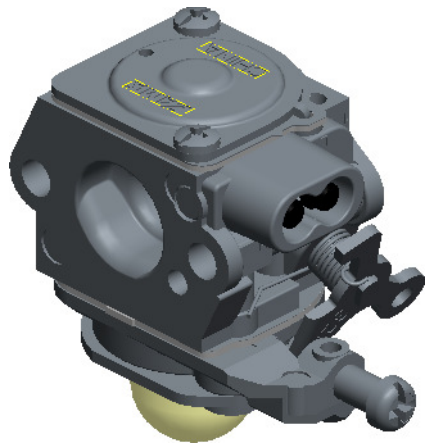

# C1U-P28

ITEM	ZAMA PART NR.	DESCRIPTION
	C1U-P28	CARBURETOR ASSEMBLY
	RB-28	REBUILD KIT (2.5.6.7.8.10.13.14.24.25)
	GND-18	GASKET & DIAPHRAGM KIT (10.13.14.24)
1	A007268	NOZZLE ASS'Y. CHECK VALVE
2	0004004	STRAINER
3	0030269	SCREW, MAIN MIXTURE
4	0031263	SCREW, IDLE MIXTURE
5	0018002	VALVE, INLET NEEDLE
6	0019002	SPRING, METERING LEVER
7	0021001	PIN
8	0020009	LEVER, METERING
9	14903006	SCREW
10	0016019	GASKET, METERING CHAMBER
11	0028022	COVER, METERING
12	17203006	SCREW (WITH SERRATION)
13	0015051	DIAPHRAGM, PUMP
14	0016046	GASKET, PUMP
15	K056037	BASE KIT, PRIMER
16	0057030	SYRINGE
17	0009015	RETAINER
18	17104015	SCREW
19	A011707	SHAFT ASS'Y THROTTLE
20	19500030	E-RING
21	0013016	SPRING, THROTTLE RETURN
22	0014103	VALVE, THROTTLE
23	156030045	SCREW
24	A015010	DIAPHRAGM, METERING ASSEMBLY
25	0005004	PLUG, WELCH