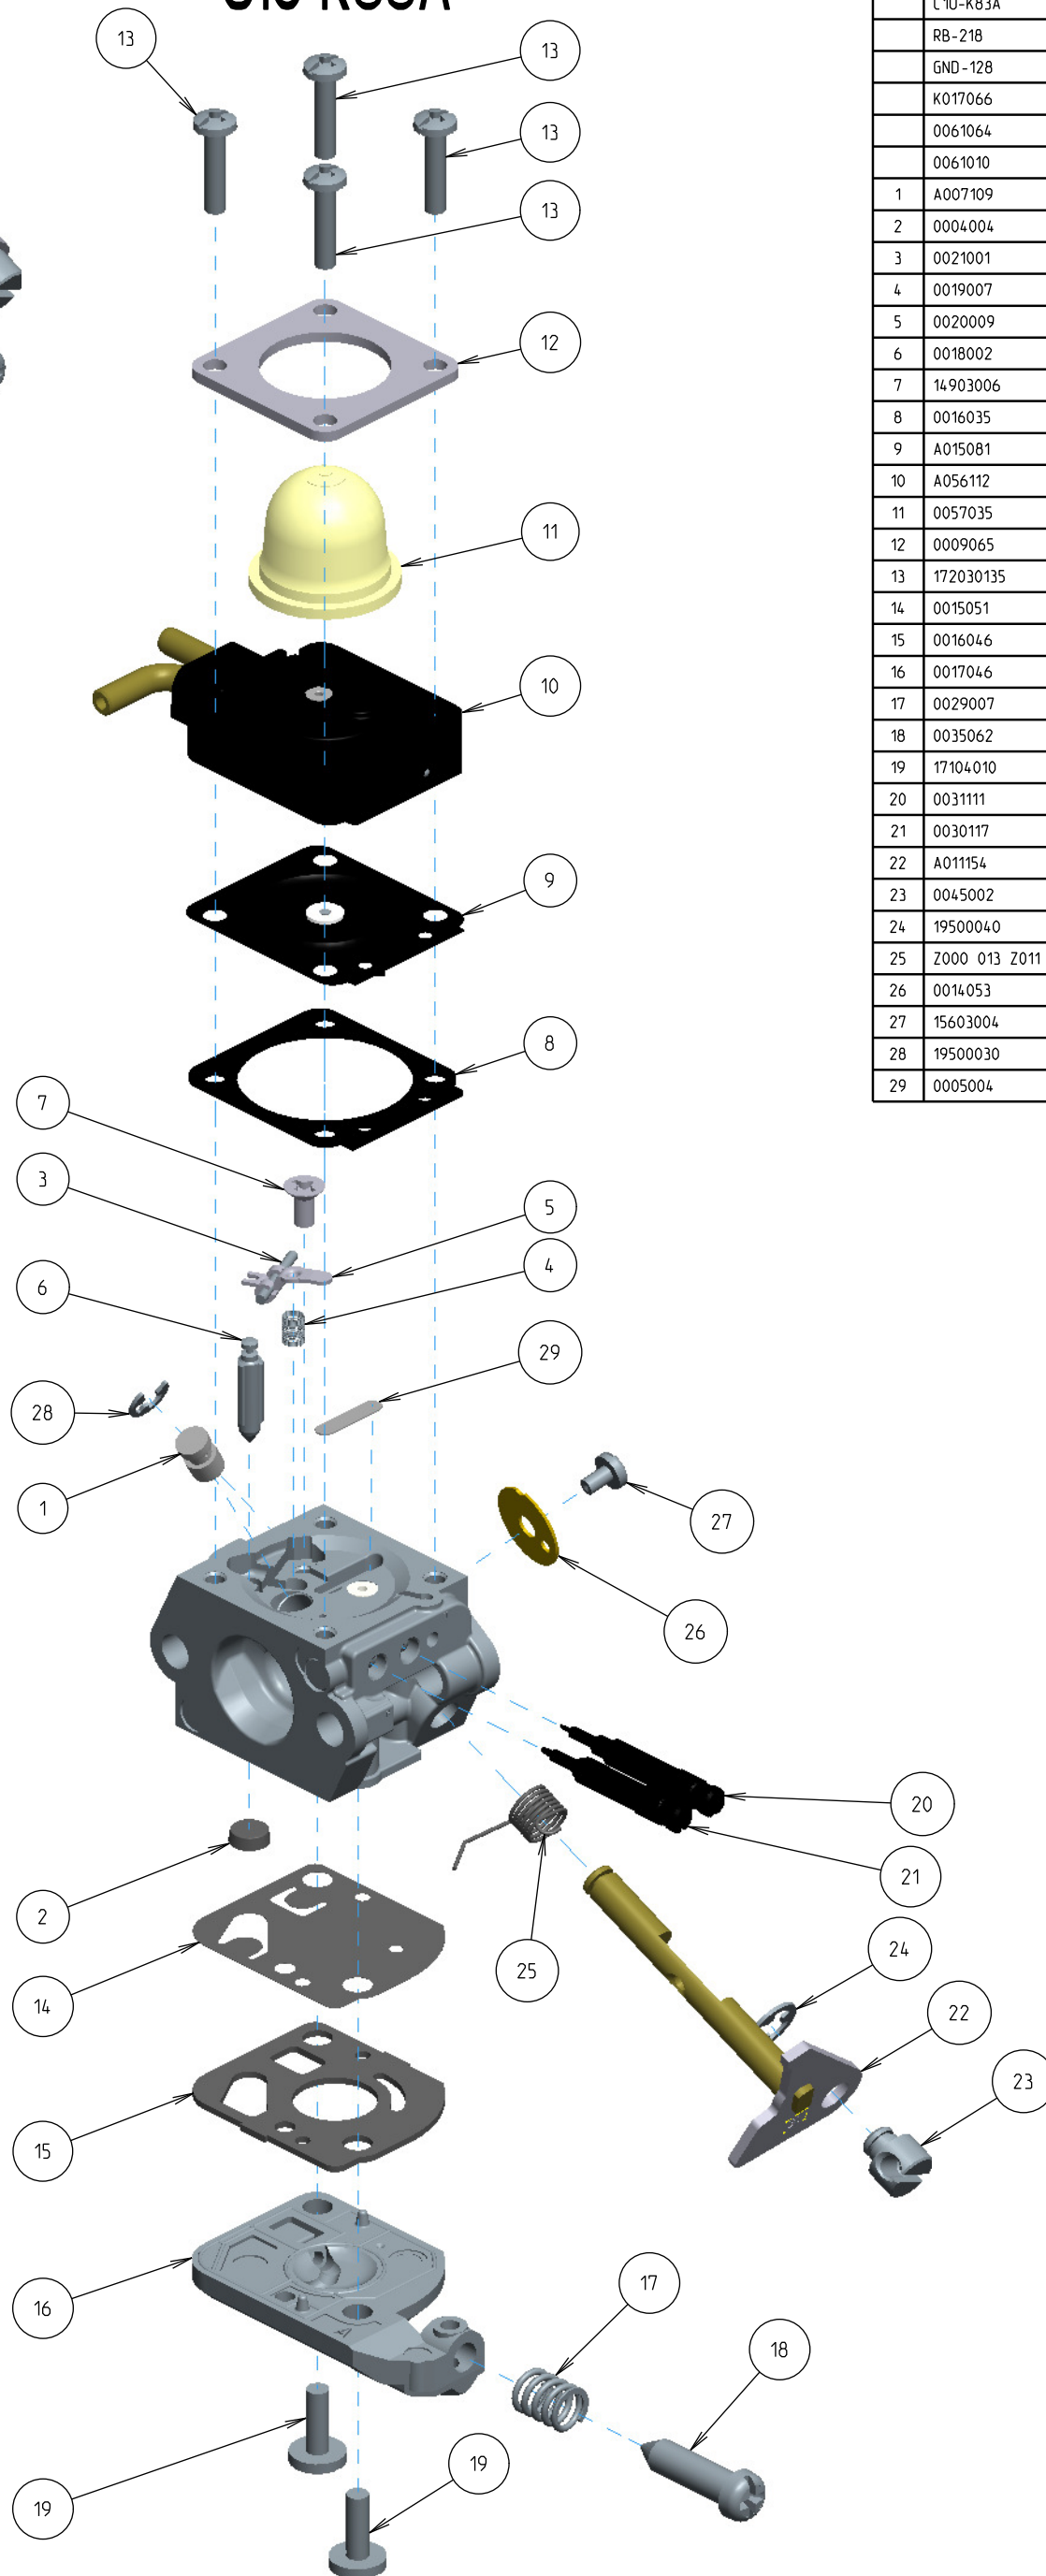

C1U-K83A

ITEM	ZAMA PART NR.	DESCRIPTION
	C1U-K83A	CARBURETOR ASSEMBLY
	RB-218	REBUILD KIT (2,3,4,5,6,8,9,14,15,29)
	GND-128	GASKET & DIAPHRAGM KIT (8,9,14,15)
	K017066	COVER KIT, PUMP (16,17,18)
	0061064	LIMITER TAMPER RESIST (H)
	0061010	LIMITER TAMPER RESIST (L)
1	A007109	NOZZLE ASS'Y, CHECK VALVE
2	0004004	STRAINER
3	0021001	PIN
4	0019007	SPRING, METERING LEVER
5	0020009	LEVER, METERING
6	0018002	VALVE, INLET NEEDLE
7	14903006	SCREW
8	0016035	GASKET, METERING CHAMBER
9	A015081	DIAPHRAGM ASS'Y, METERING
10	A056112	BASE ASS'Y, PRIMER
11	0057035	SYRINGE
12	0009065	RETAINER
13	172030135	SCREW
14	0015051	DIAPHRAGM, PUMP
15	0016046	GASKET, PUMP
16	0017046	COVER, PUMP
17	0029007	SPRING, ADJUST SCREW
18	0035062	SCREW, THROTTLE ADJUST
19	17104010	SCREW
20	0031111	SCREW, IDLE MIXTURE
21	0030117	SCREW, MAIN MIXTURE
22	A011154	SHAFT ASS'Y THROTTLE
23	0045002	POST
24	19500040	E-RING
25	Z000 013 Z011	Return spring
26	0014053	VALVE, THROTTLE
27	15603004	SCREW
28	19500030	E-RING
29	0005004	PLUG, WELCH