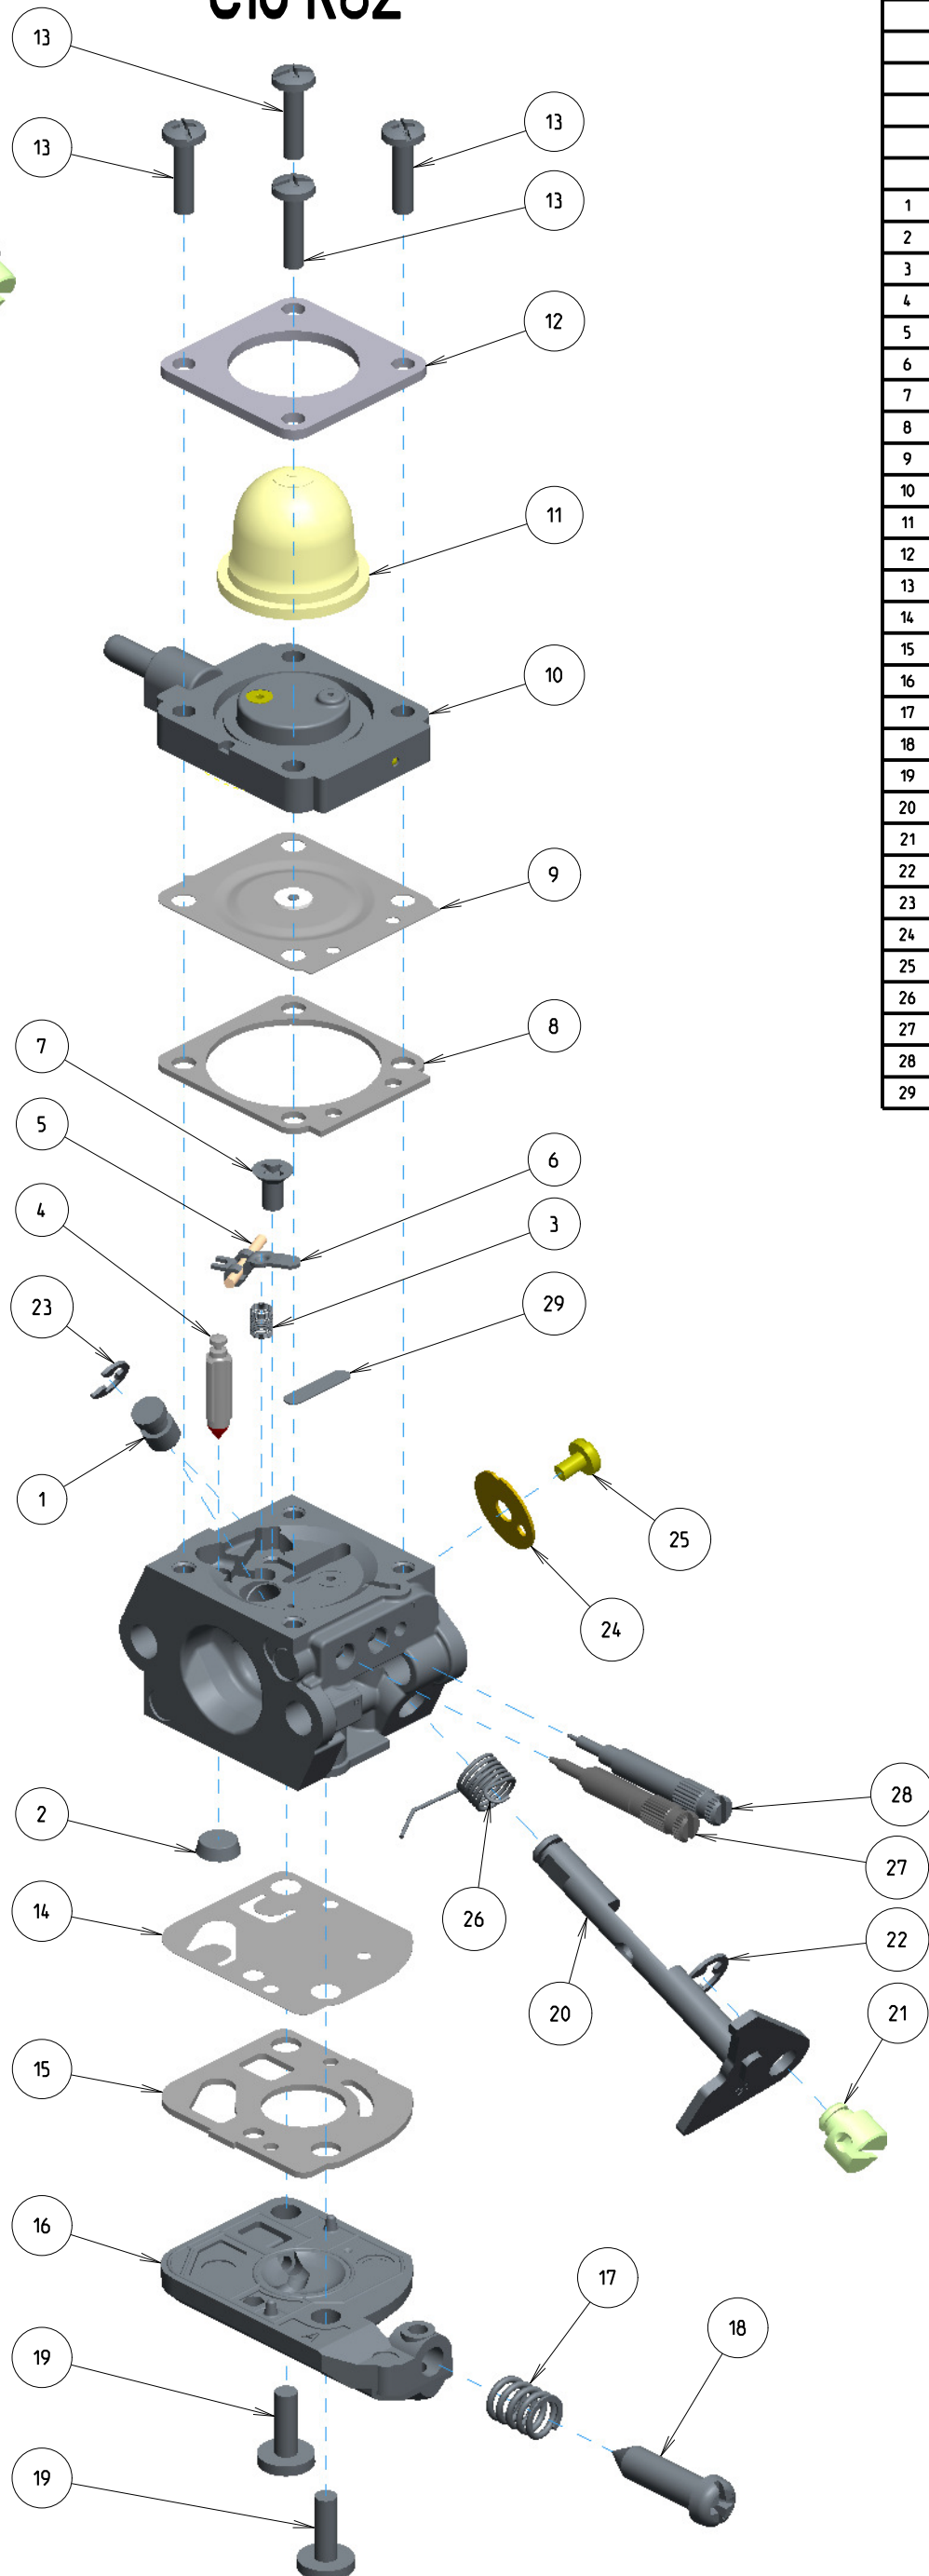

# C1U-K82

ITEM	ZAMA PART NR.	DESCRIPTION
	C1U-K82	CARBURETOR ASSEMBLY
	RB-280	REBUILD KIT (2,3,4,5,6,8,9,14,15,29)
	GND-167	GASKET & DIAPHRAGM KIT (8,9,14,15)
	K017066	COVER KIT, PUMP (16,17,18)
	0061009	LIMITER TAMPER RESIST (H)
	0061010	LIMITER TAMPER RESIST (L)
1	A007109	NOZZLE ASS'Y, CHECK VALVE
2	0004004	STRAINER
3	0019007	SPRING, METERING LEVER
4	0018002	VALVE, INLET NEEDLE
5	0021001	PIN
6	0020009	LEVER, METERING
7	14903006	SCREW
8	0016035	GASKET, METERING CHAMBER
9	A01500095	DIAPHRAGM ASS'Y, METERING
10	A056087	BASE ASS'Y, PRIMER
11	0057035	SYRINGE
12	0009065	RETAINER
13	17203012	SCREW
14	0015051	DIAPHRAGM, PUMP
15	0016046	GASKET, PUMP
16	0017046	COVER, PUMP
17	0029007	SPRING, ADJUST SCREW
18	0035062	SCREW, THROTTLE ADJUST
19	17104010	SCREW
20	A011192	SHAFT ASS'Y THROTTLE
21	0045002	POST
22	19500040	E-RING
23	19500030	E-RING
24	0014053	VALVE, THROTTLE
25	15603004	SCREW
26	0013016	SPRING, THROTTLE RETURN
27	0030117	SCREW, MAIN MIXTURE
28	0031111	SCREW, IDLE MIXTURE
29	0005004	PLUG, WELCH