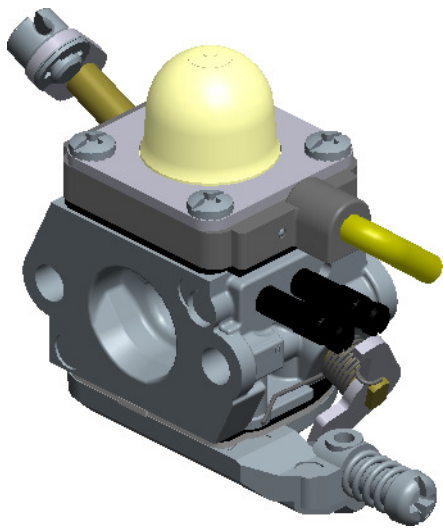

# C1U-K81B

ITEM	ZAMA PART NR.	DESCRIPTION
	C1U-K81B	CARBURETOR ASSEMBLY
	RB-221	REBUILD KIT (2,3,4,5,6,8,9,14,15,29)
	GND-131	GASKET & DIAPHRAGM KIT (8,9,14,15)
	K017066	COVER KIT, PUMP (16,17,18)
	0061009	LIMITER TAMPER RESIST (H)
	0061010	LIMITER TAMPER RESIST (L)
1	A007229	NOZZLE ASS'Y, CHECK VALVE
2	0004004	STRAINER
3	0019007	SPRING, METERING LEVER
4	0018002	VALVE, INLET NEEDLE
5	0021001	PIN
6	0020009	LEVER, METERING
7	14903006	SCREW
8	0016035	GASKET, METERING CHAMBER
9	A015077	DIAPHRAGM ASS'Y, METERING
10	A056105	BASE ASS'Y, PRIMER
11	0057035	SYRINGE
12	0009065	RETAINER
13	17203012	SCREW
14	0015051	DIAPHRAGM, PUMP
15	0016046	GASKET, PUMP
16	0017046	COVER, PUMP
17	0029007	SPRING, ADJUST SCREW
18	0035062	SCREW, THROTTLE ADJUST
19	17104010	SCREW
20	A011213	SHAFT ASS'Y THROTTLE
21	19500040	E-RING
22	K012002	LEVER, KIT THROTTLE
23	0014053	VALVE, THROTTLE
24	15603004	SCREW
25	Z000 013 Z011	Return spring
26	0030117	SCREW, MAIN MIXTURE
27	0031111	SCREW, IDLE MIXTURE
28	17103004	SCREW
29	0005004	PLUG, WELCH