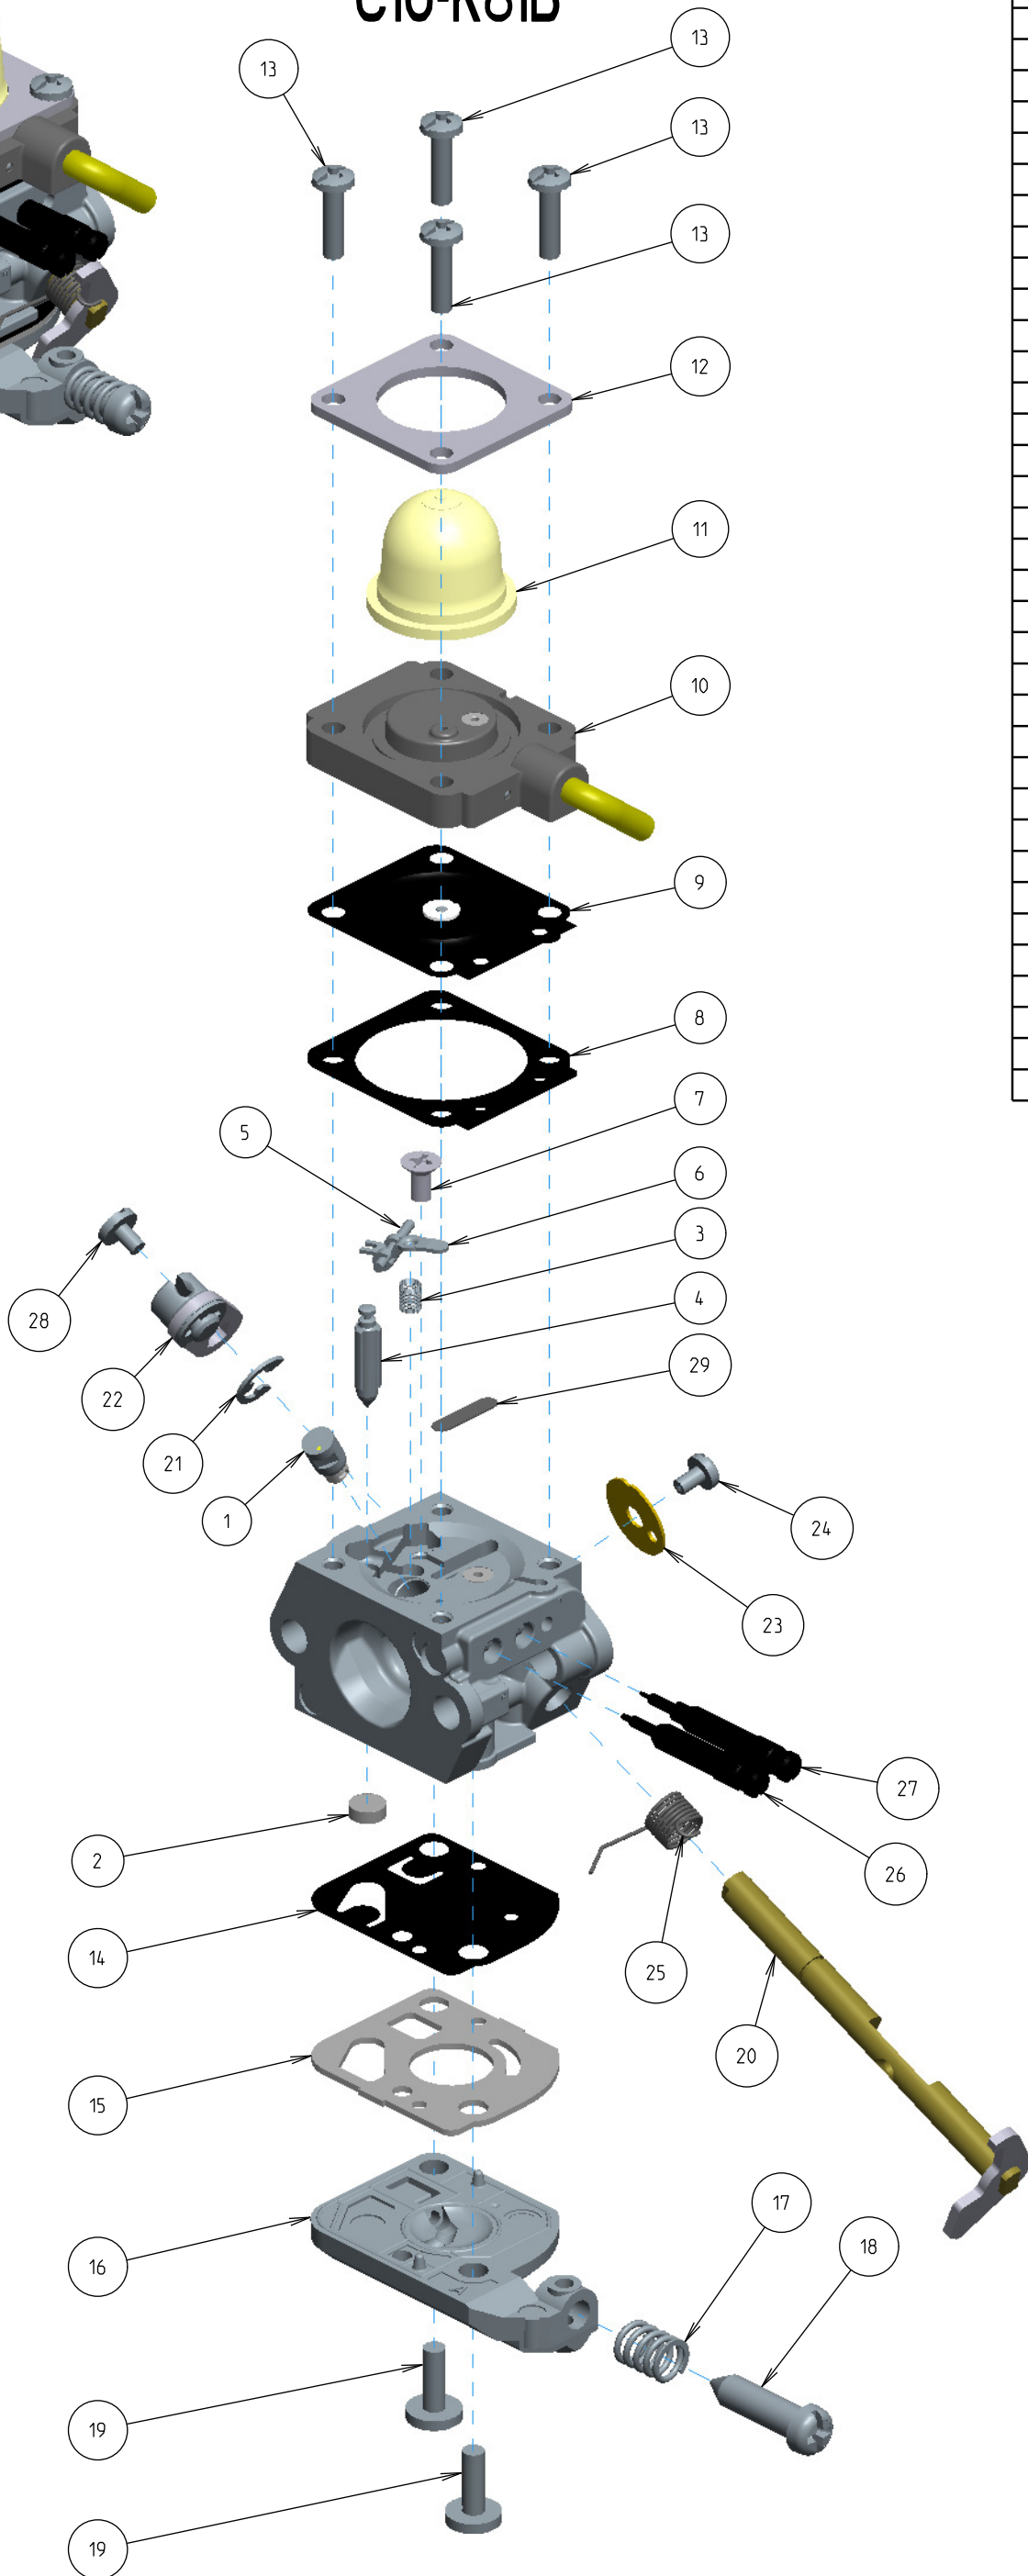

# C1U-K81B

ITEM	ZAMA PART NR.	DESCRIPTION
	C1U-K81B	CARBURETOR ASSEMBLY
	RB-221	REBUILD KIT (2,3,4,5,6,8,9,14,15,29)
	GND-131	GASKET & DIAPHRAGM KIT (8,9,14,15)
	K017066	COVER KIT, PUMP (16,17,18)
	0061009	LIMITER TAMPER RESIST (H)
	0061010	LIMITER TAMPER RESIST (L)
1	A007229	NOZZLE ASS'Y, CHECK VALVE
2	0004004	STRAINER
3	0019007	SPRING, METERING LEVER
4	0018002	VALVE, INLET NEEDLE
5	0021001	PIN
6	0020009	LEVER, METERING
7	14903006	SCREW
8	0016035	GASKET, METERING CHAMBER
9	A015077	DIAPHRAGM ASS'Y, METERING
10	A056105	BASE ASS'Y, PRIMER
11	0057035	SYRINGE
12	0009065	RETAINER
13	17203012	SCREW
14	0015051	DIAPHRAGM, PUMP
15	0016046	GASKET, PUMP
16	0017046	COVER, PUMP
17	0029007	SPRING, ADJUST SCREW
18	0035062	SCREW, THROTTLE ADJUST
19	17104010	SCREW
20	A011213	SHAFT ASS'Y THROTTLE
21	19500040	E-RING
22	K012002	LEVER, KIT THROTTLE
23	0014053	VALVE, THROTTLE
24	15603004	SCREW
25	Z000 013 Z011	Return spring
26	0030117	SCREW, MAIN MIXTURE
27	0031111	SCREW, IDLE MIXTURE
28	17103004	SCREW
29	0005004	PLUG, WELCH