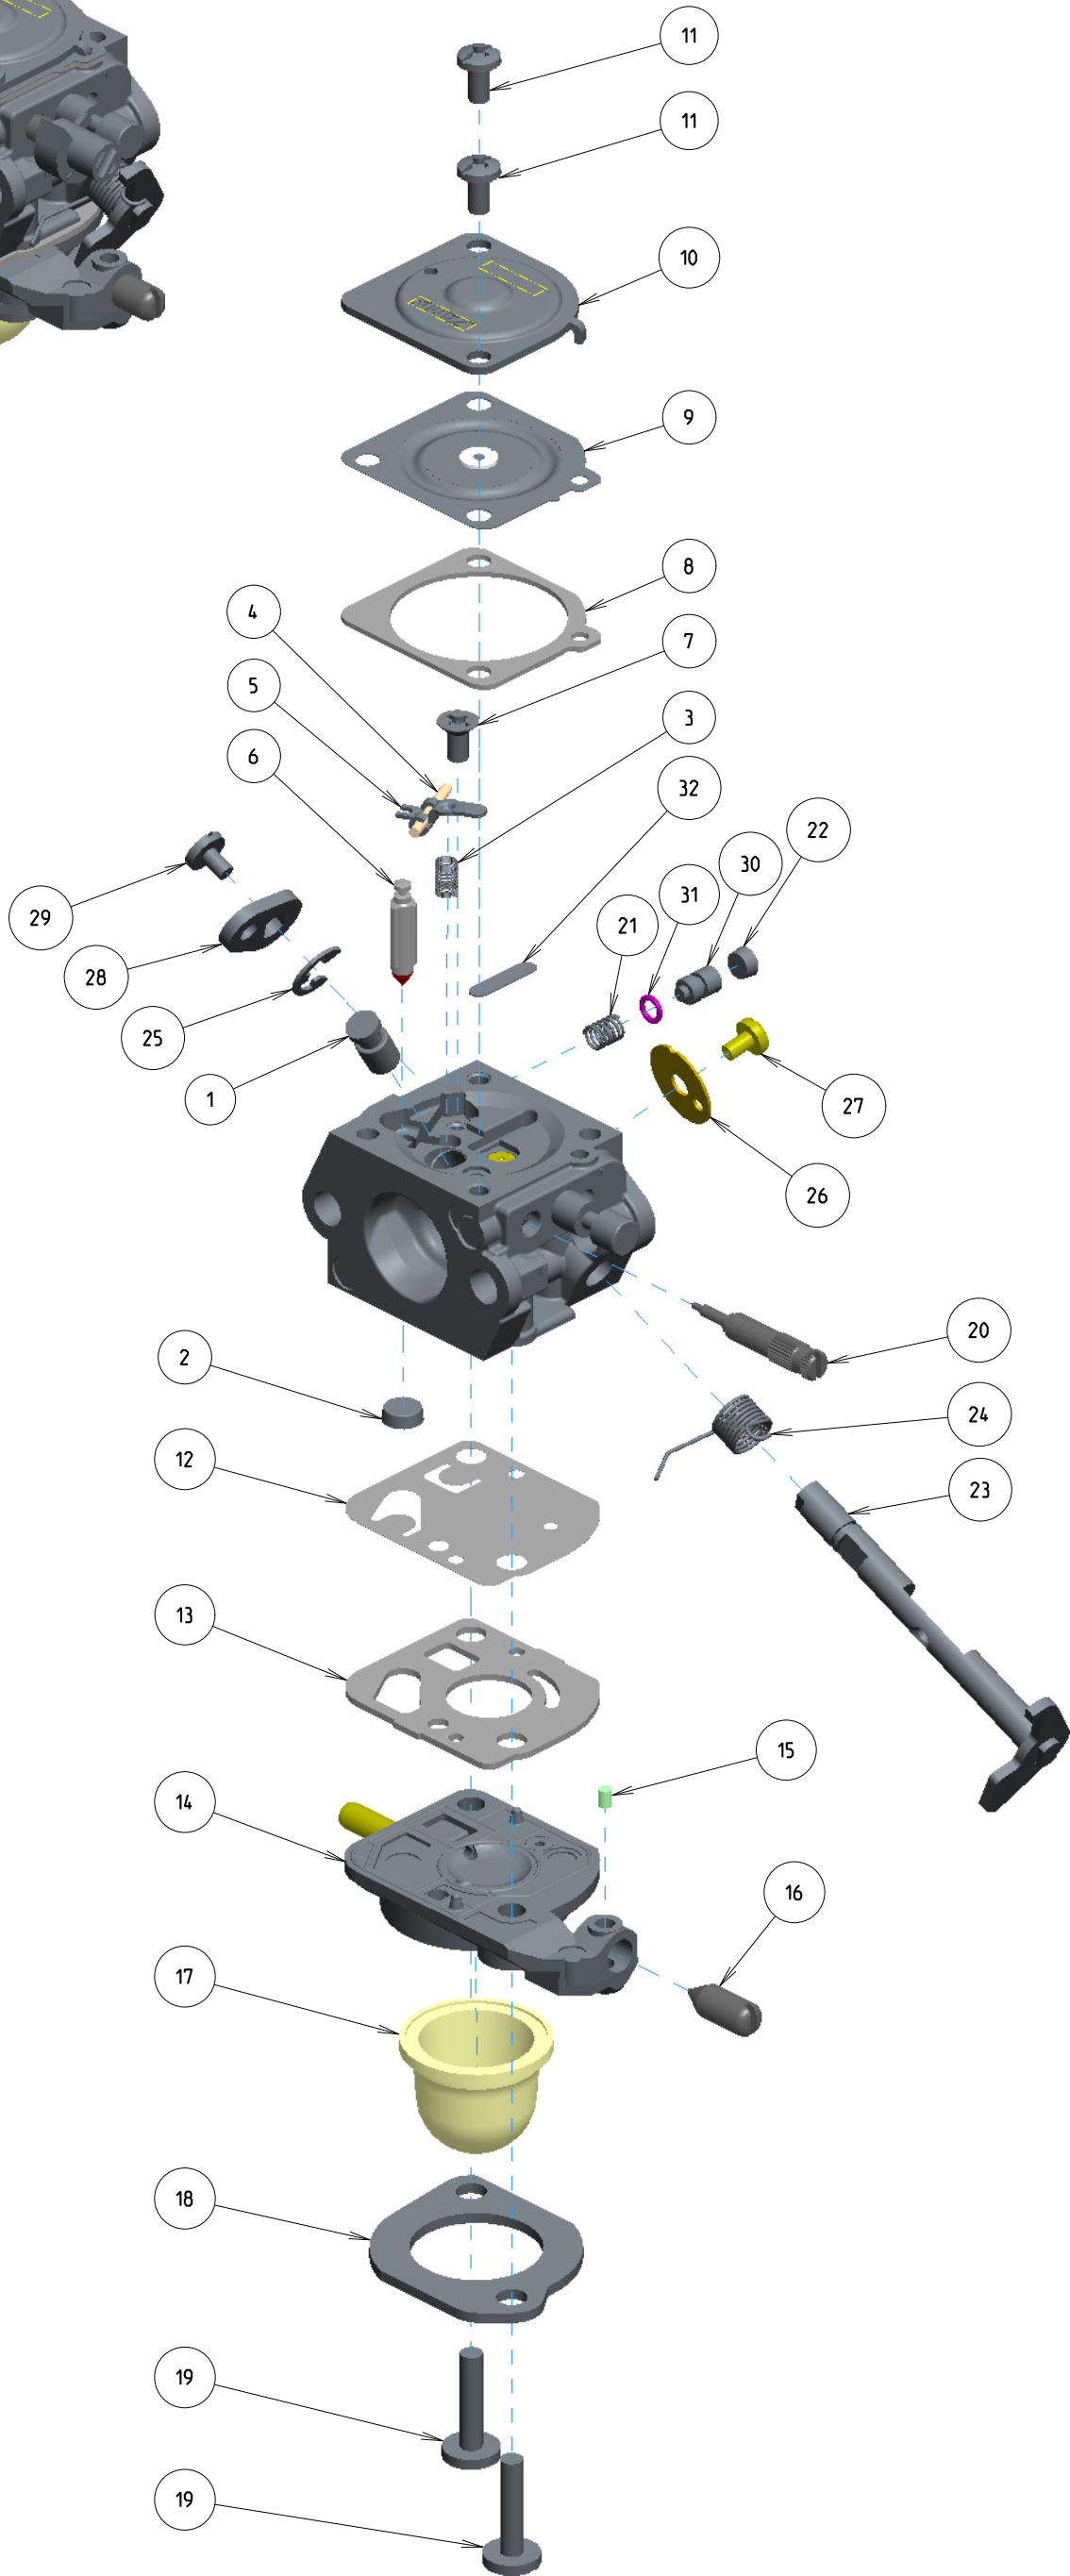

C1U-K78

ITEM	ZAMA PART NR.	DESCRIPTION
	C1U-K78	CARBURETOR ASSEMBLY
	RB-196	REBUILD KIT (2,3,4,5,6,8,9,12,13,32)
	GND-115	GASKET & DIAPHRAGM KIT (8,9,12,13)
	K056028	BASE KIT, PRIMER (14,15,16)
	0061007	LIMITER TAMPER RESIST (H)
1	A007139	NOZZLE ASS'Y, CHECK VALVE
2	0004004	STRAINER
3	0019006	SPRING, METERING LEVER
4	0021001	PIN
5	0020009	LEVER, METERING
6	0018002	VALVE, INLET NEEDLE
7	14903006	SCREW
8	0016076	GASKET, METERING CHAMBER
9	A015078	DIAPHRAGM ASS'Y, METERING
10	0028022	COVER, METERING
11	17203006	SCREW (WITH SERRATION)
12	0015051	DIAPHRAGM, PUMP
13	0016046	GASKET, PUMP
14	A056089	BASE ASS'Y, PRIMER
15	0036001	PIECE, FRICTION
16	0035023	SCREW, THROTTLE ADJUST
17	0057035	SYRINGE
18	0009015	RETAINER
19	17104015	SCREW
20	0030168	SCREW, MAIN MIXTURE
21	0054055	SPRING
22	0004006	STRAINER
23	A011210	SHAFT ASS'Y THROTTLE
24	0013016	SPRING, THROTTLE RETURN
25	19500040	E-RING
26	0014053	VALVE, THROTTLE
27	15603004	SCREW
28	0012094	LEVER, THROTTLE
29	17103004	SCREW
30	0053009	PLUNGER
31	195702308	O-RING
32	0005004	PLUG, WELCH