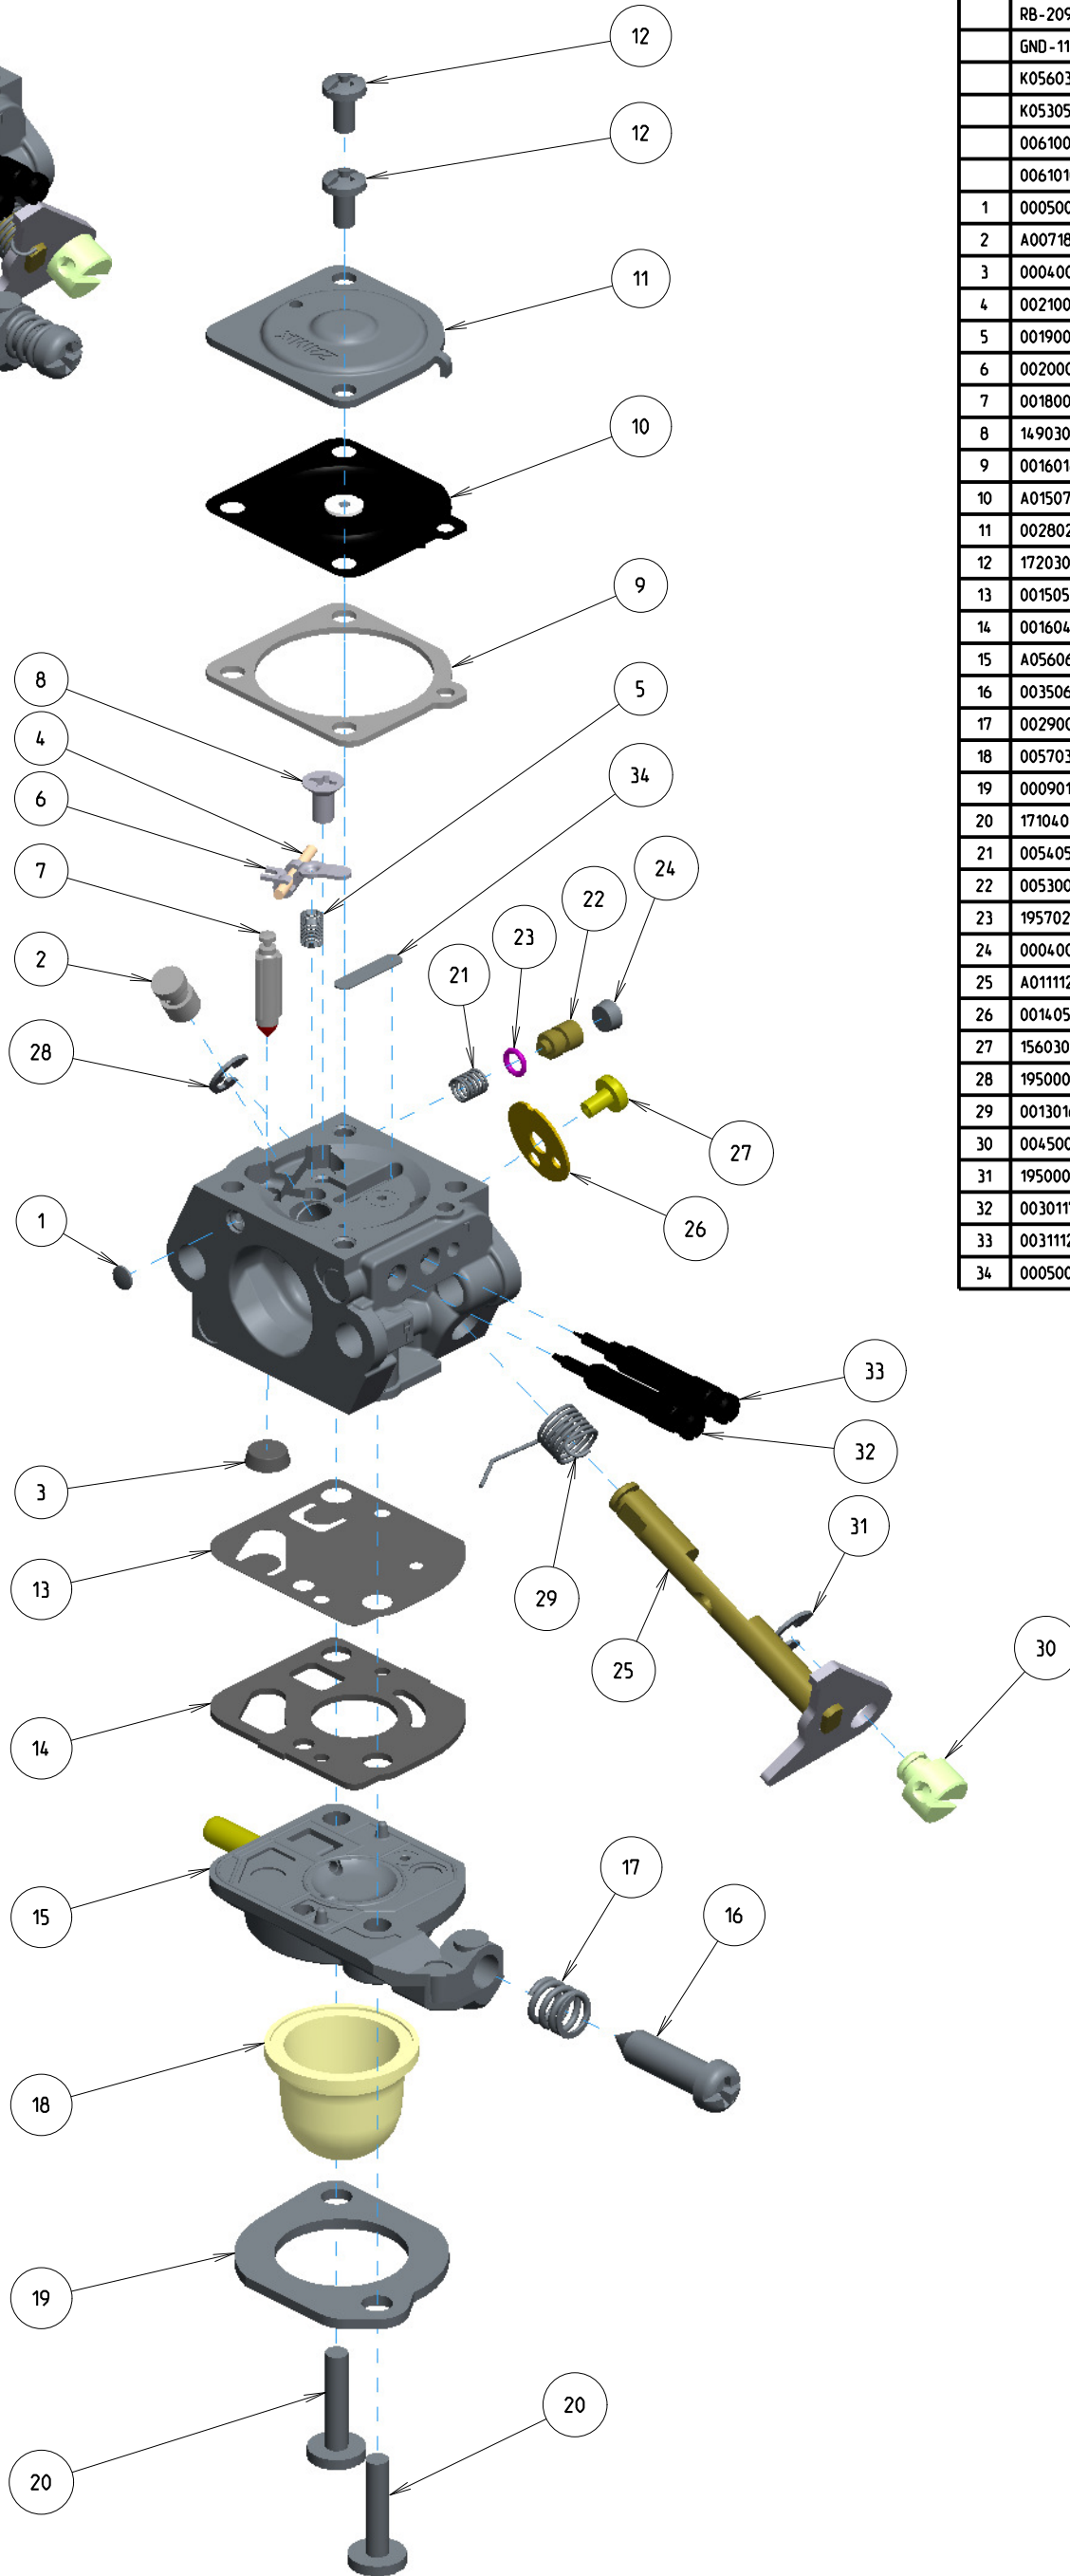

# C1U-K55

ITEM	ZAMA PART NR.	DESCRIPTION
	C1U-K55	CARBURETOR ASSEMBLY
	RB-209	REBUILD KIT (3.4.5.6.7.9.10.13.14.34)
	GND-113	GASKET & DIAPHRAGM KIT (9.10.13.14)
	K056035	BASE KIT, PRIMER (15.16.17)
	K053054	PLUNGER KIT (21.22.23.24)
	0061009	LIMITER TAMPER RESIST (H)
	0061010	LIMITER TAMPER RESIST (L)
1	0005009	PLUG, WELCH
2	A007188	NOZZLE ASS'Y, CHECK VALVE
3	0004004	STRAINER
4	0021001	PIN
5	0019007	SPRING, METERING LEVER
6	0020009	LEVER, METERING
7	0018002	VALVE, INLET NEEDLE
8	14903006	SCREW
9	0016018	GASKET, METERING CHAMBER
10	A015079	DIAPHRAGM ASS'Y, METERING
11	0028022	COVER, METERING
12	17203006	SCREW (WITH SERRATION)
13	0015051	DIAPHRAGM, PUMP
14	0016046	GASKET, PUMP
15	A056062	BASE ASS'Y, PRIMER
16	0035062	SCREW, THROTTLE ADJUST
17	0029007	SPRING, ADJUST SCREW
18	0057035	SYRINGE
19	0009015	RETAINER
20	17104015	SCREW
21	0054055	SPRING
22	0053009	PLUNGER
23	195702308	O-RING
24	0004006	STRAINER
25	A011112	SHAFT ASS'Y THROTTLE
26	0014056	VALVE, THROTTLE
27	15603004	SCREW
28	19500030	E-RING
29	0013016	SPRING, THROTTLE RETURN
30	0045002	POST
31	19500040	E-RING
32	0030117	SCREW, MAIN MIXTURE
33	0031112	SCREW, IDLE MIXTURE
34	0005004	PLUG, WELCH