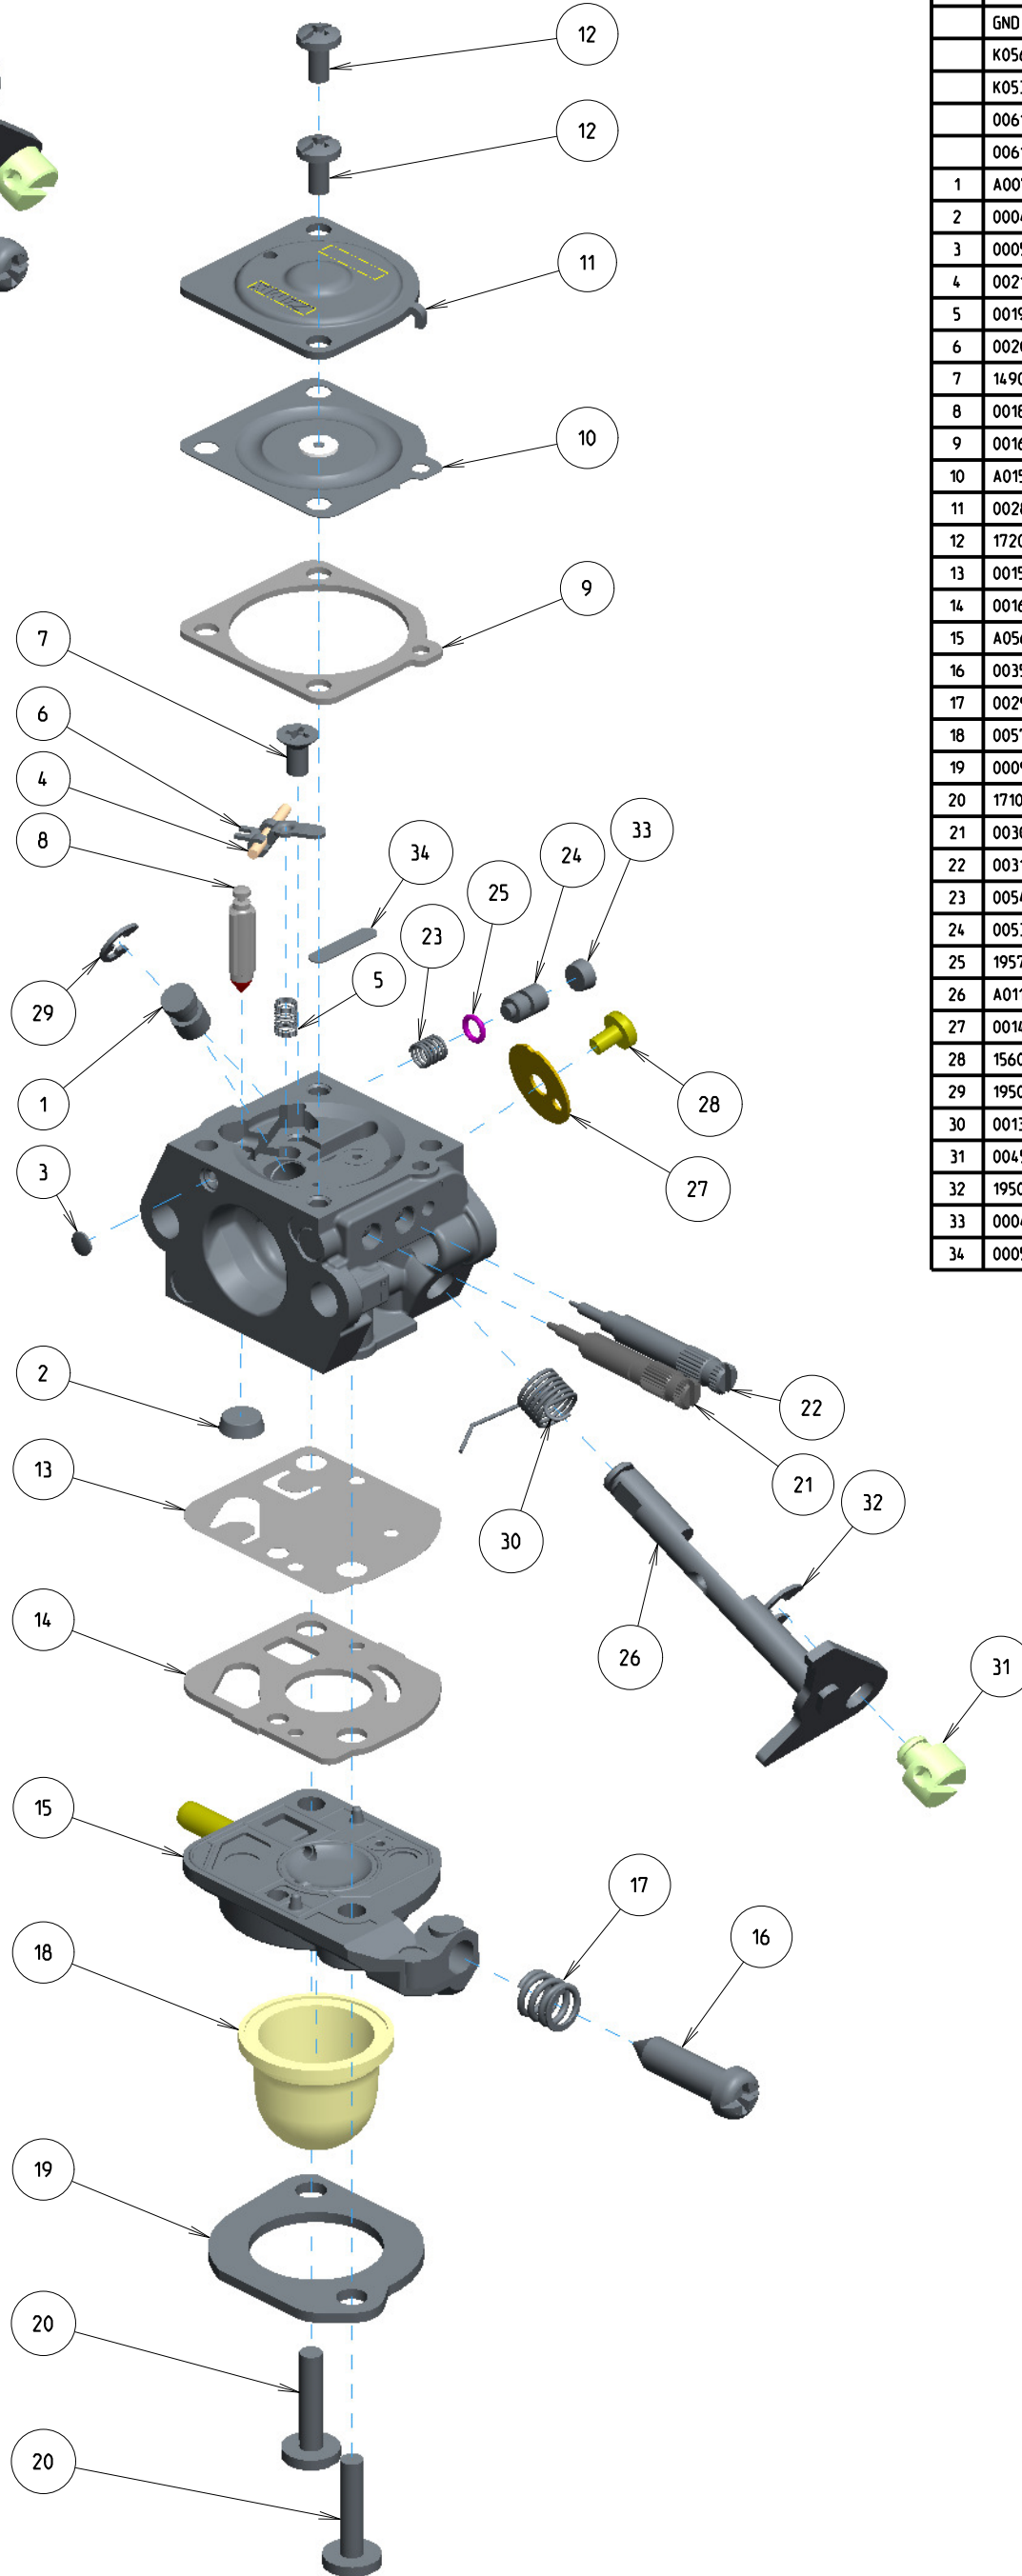

C1U-K52

ITEM	ZAMA PART NR.	DESCRIPTION
	C1U-K52	CARBURETOR ASSEMBLY
	RB-209	REBUILD KIT (2,4,5,6,8,9,10,13,14,34)
	GND-113	GASKET & DIAPHRAGM KIT (9,10,13,14)
	K056035	BASE KIT, PRIMER (15,16,17)
	K053054	PLUNGER KIT (23,24,25,33)
	0061009	LIMITER TAMPER RESIST (H)
	0061010	LIMITER TAMPER RESIST (L)
1	A007245	NOZZLE ASS'Y, CHECK VALVE
2	0004004	STRAINER
3	0005009	PLUG, WELCH
4	0021001	PIN
5	0019007	SPRING, METERING LEVER
6	0020009	LEVER, METERING
7	14903006	SCREW
8	0018002	VALVE, INLET NEEDLE
9	0016018	GASKET, METERING CHAMBER
10	A015079	DIAPHRAGM ASS'Y, METERING
11	0028022	COVER, METERING
12	17203006	SCREW (WITH SERRATION)
13	0015051	DIAPHRAGM, PUMP
14	0016046	GASKET, PUMP
15	A056062	BASE ASS'Y, PRIMER
16	0035062	SCREW, THROTTLE ADJUST
17	0029007	SPRING, ADJUST SCREW
18	0057035	SYRINGE
19	0009015	RETAINER
20	17104015	SCREW
21	0030117	SCREW, MAIN MIXTURE
22	0031111	SCREW, IDLE MIXTURE
23	0054055	SPRING
24	0053009	PLUNGER
25	195702308	O-RING
26	A011112	SHAFT ASS'Y THROTTLE
27	0014053	VALVE, THROTTLE
28	15603004	SCREW
29	19500030	E-RING
30	0013016	SPRING, THROTTLE RETURN
31	0045002	POST
32	19500040	E-RING
33	0004006	STRAINER
34	0005004	PLUG, WELCH