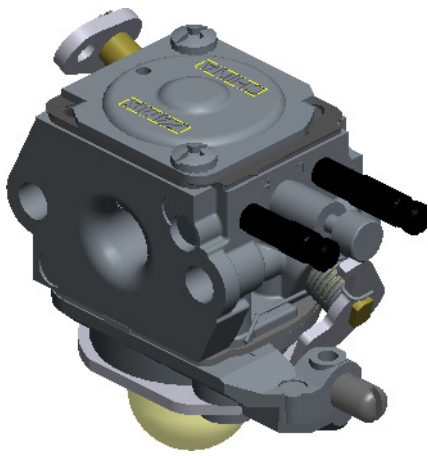

C1U-K44B

ITEM	ZAMA PART NR.	DESCRIPTION
	C1U-K44B	CARBURETOR ASSEMBLY
	RB-220	REBUILD KIT (2,3,4,5,6,8,9,12,13,29)
	GND-130	GASKET & DIAPHRAGM KIT (8,9,12,13)
	K056028	BASE KIT, PRIMER (14,15,16)
	0061007	LIMITER TAMPER RESIST (H)
	0061010	LIMITER TAMPER RESIST (L)
1	A007067	NOZZLE ASS'Y, CHECK VALVE
2	0004004	STRAINER
3	0021001	PIN
4	0019005	SPRING, METERING LEVER
5	0020009	LEVER, METERING
6	0018002	VALVE, INLET NEEDLE
7	14903006	SCREW
8	0016035	GASKET, METERING CHAMBER
9	A015080	DIAPHRAGM ASS'Y, METERING
10	0028023	COVER, METERING
11	17203006	SCREW (WITH SERRATION)
12	0015051	DIAPHRAGM, PUMP
13	0016046	GASKET, PUMP
14	A056089	BASE ASS'Y, PRIMER
15	0036001	PIECE, FRICTION
16	0035023	SCREW, THROTTLE ADJUST
17	0057035	SYRINGE
18	0009015	RETAINER
19	17104015	SCREW
20	0031171	SCREW, IDLE MIXTURE
21	0030117	SCREW, MAIN MIXTURE
22	A011083	SHAFT ASS'Y THROTTLE
23	19500040	E-RING
24	0013038	SPRING, THROTTLE RETURN
25	0014007	VALVE, THROTTLE
26	15603004	SCREW
27	0012094	LEVER, THROTTLE
28	17103004	SCREW
29	0005004	PLUG, WELCH