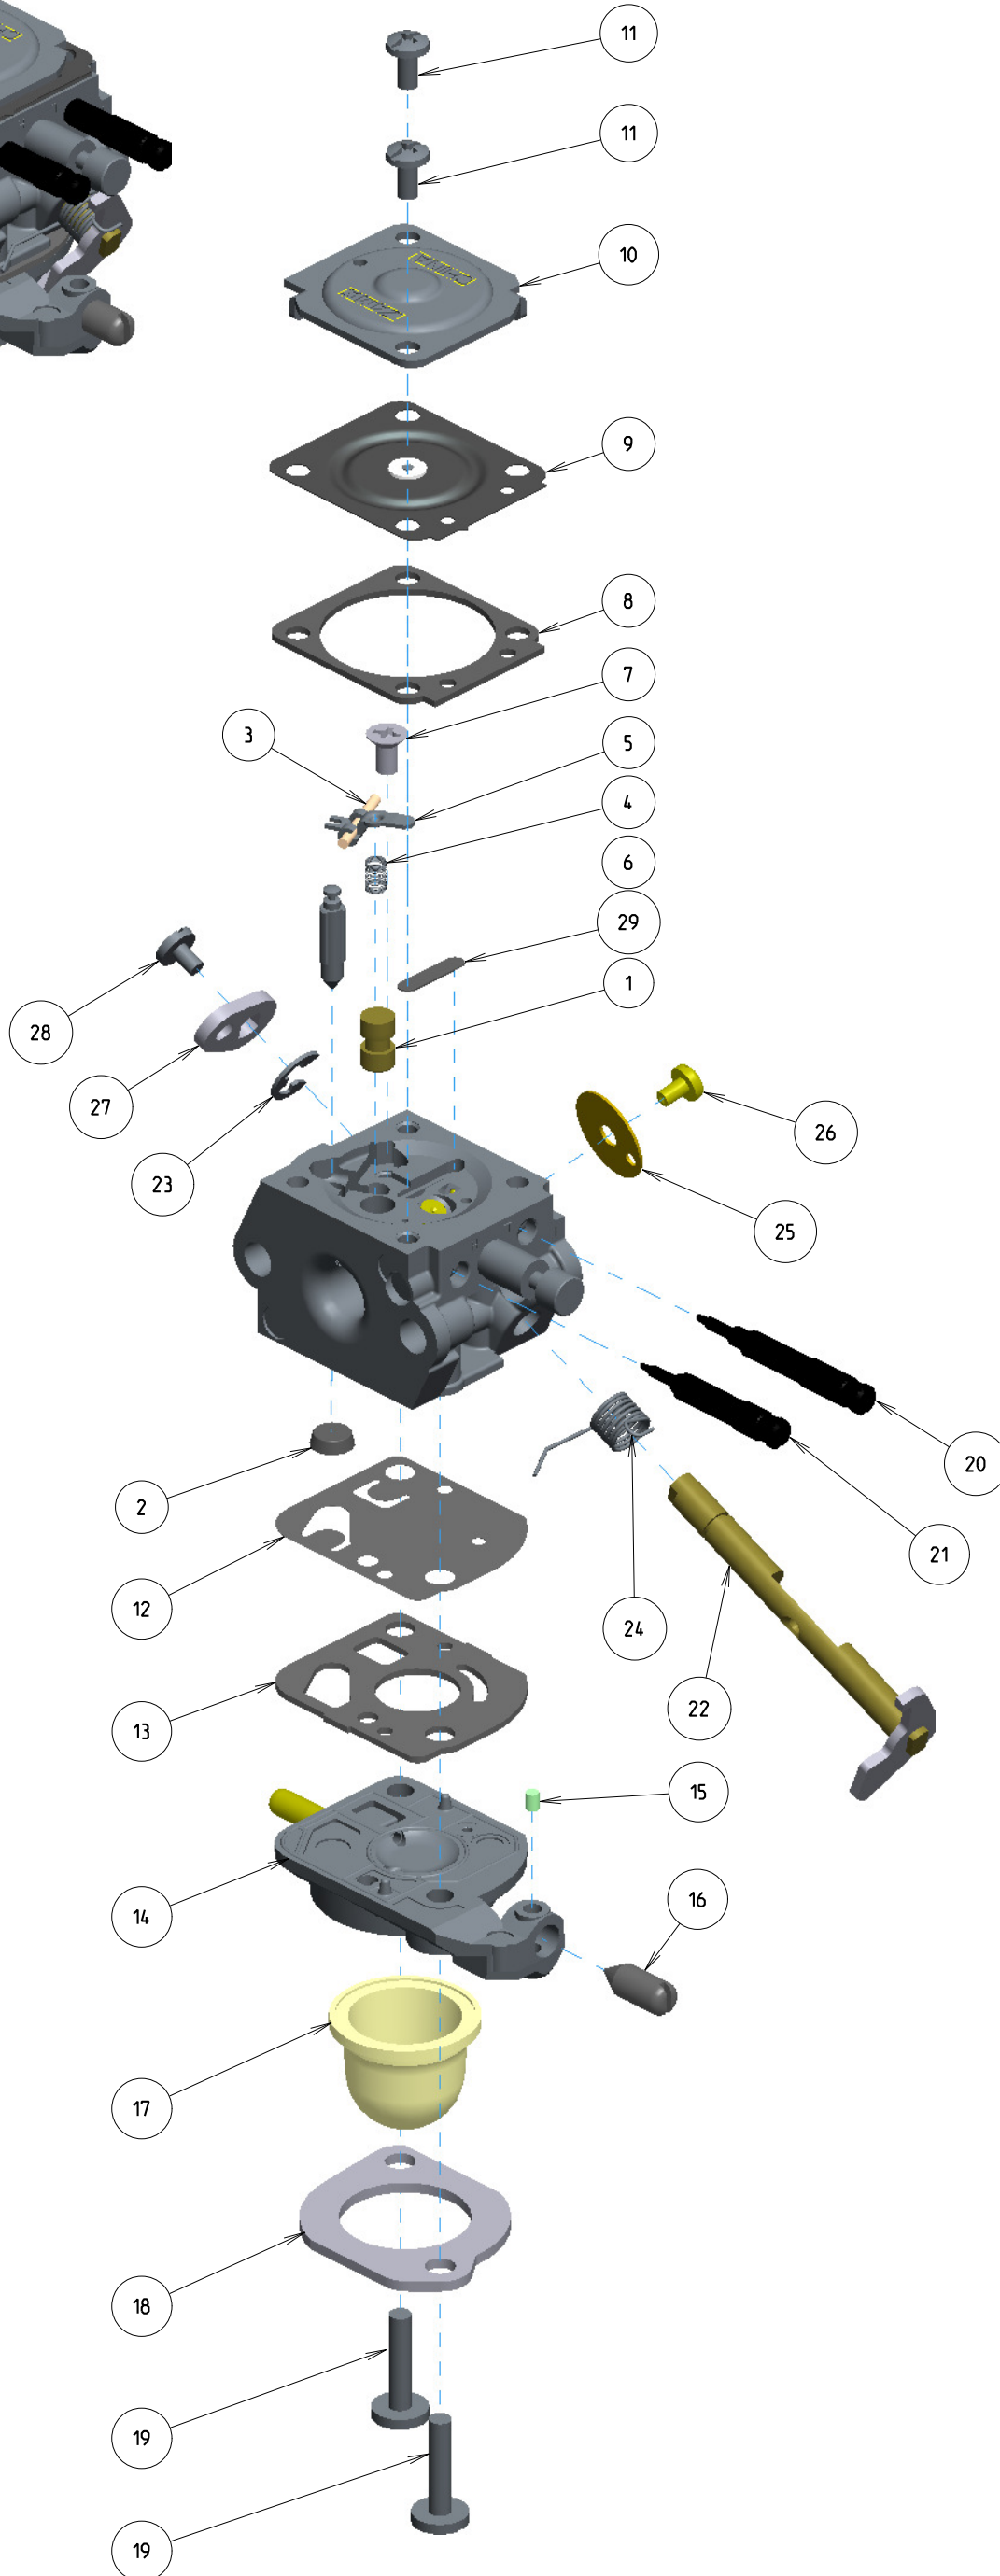

C1U-K44B

ITEM	ZAMA PART NR.	DESCRIPTION
	C1U-K44B	CARBURETOR ASSEMBLY
	RB-220	REBUILD KIT (2,3,4,5,6,8,9,12,13,29)
	GND-130	GASKET & DIAPHRAGM KIT (8,9,12,13)
	K056028	BASE KIT, PRIMER (14,15,16)
	0061007	LIMITER TAMPER RESIST (H)
	0061010	LIMITER TAMPER RESIST (L)
1	A007067	NOZZLE ASS'Y, CHECK VALVE
2	0004004	STRAINER
3	0021001	PIN
4	0019005	SPRING, METERING LEVER
5	0020009	LEVER, METERING
6	0018002	VALVE, INLET NEEDLE
7	14903006	SCREW
8	0016035	GASKET, METERING CHAMBER
9	A015080	DIAPHRAGM ASS'Y, METERING
10	0028023	COVER, METERING
11	17203006	SCREW (WITH SERRATION)
12	0015051	DIAPHRAGM, PUMP
13	0016046	GASKET, PUMP
14	A056089	BASE ASS'Y, PRIMER
15	0036001	PIECE, FRICTION
16	0035023	SCREW, THROTTLE ADJUST
17	0057035	SYRINGE
18	0009015	RETAINER
19	17104015	SCREW
20	0031171	SCREW, IDLE MIXTURE
21	0030117	SCREW, MAIN MIXTURE
22	A011083	SHAFT ASS'Y THROTTLE
23	19500040	E-RING
24	0013038	SPRING, THROTTLE RETURN
25	0014007	VALVE, THROTTLE
26	15603004	SCREW
27	0012094	LEVER, THROTTLE
28	17103004	SCREW
29	0005004	PLUG, WELCH