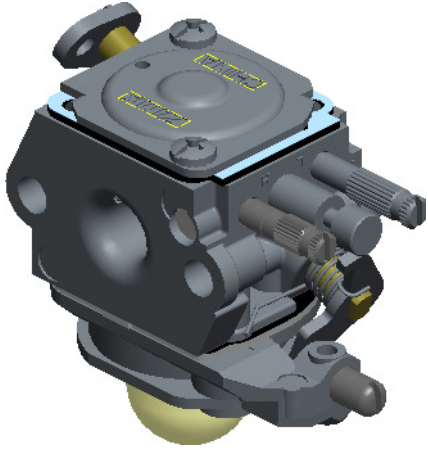

# C1U-K42B

ITEM	ZAMA PART NR.	DESCRIPTION
	C1U-K42B	CARBURETOR ASSEMBLY
	RB-208	REBUILD KIT (2,3,4,5,6,8,9,12,13,29)
	GND-123	GASKET & DIAPHRAGM KIT (8,9,12,13)
	K056028	BASE KIT, PRIMER (14,15,16)
	0061007	LIMITER TAMPER RESIST (H)
	0061010	LIMITER TAMPER RESIST (L)
1	A007067	NOZZLE ASS'Y, CHECK VALVE
2	0004004	STRAINER
3	0018002	VALVE, INLET NEEDLE
4	0019005	SPRING, METERING LEVER
5	0021001	PIN
6	0020009	LEVER, METERING
7	14903006	SCREW
8	0016035	GASKET, METERING CHAMBER
9	A015073	DIAPHRAGM ASS'Y, METERING
10	0028023	COVER, METERING
11	17203006	SCREW (WITH SERRATION)
12	0015051	DIAPHRAGM, PUMP
13	0016046	GASKET, PUMP
14	A056089	BASE ASS'Y, PRIMER
15	0036001	PIECE, FRICTION
16	0035023	SCREW, THROTTLE ADJUST
17	0057035	SYRINGE
18	0009015	RETAINER
19	17104015	SCREW
20	A011083	SHAFT ASS'Y THROTTLE
21	19500040	E-RING
22	0013038	SPRING, THROTTLE RETURN
23	0014050	VALVE, THROTTLE
24	156030045	SCREW
25	0030117	SCREW, MAIN MIXTURE
26	0031170	SCREW, IDLE MIXTURE
27	0012094	LEVER, THROTTLE
28	17103004	SCREW
29	0005004	PLUG, WELCH