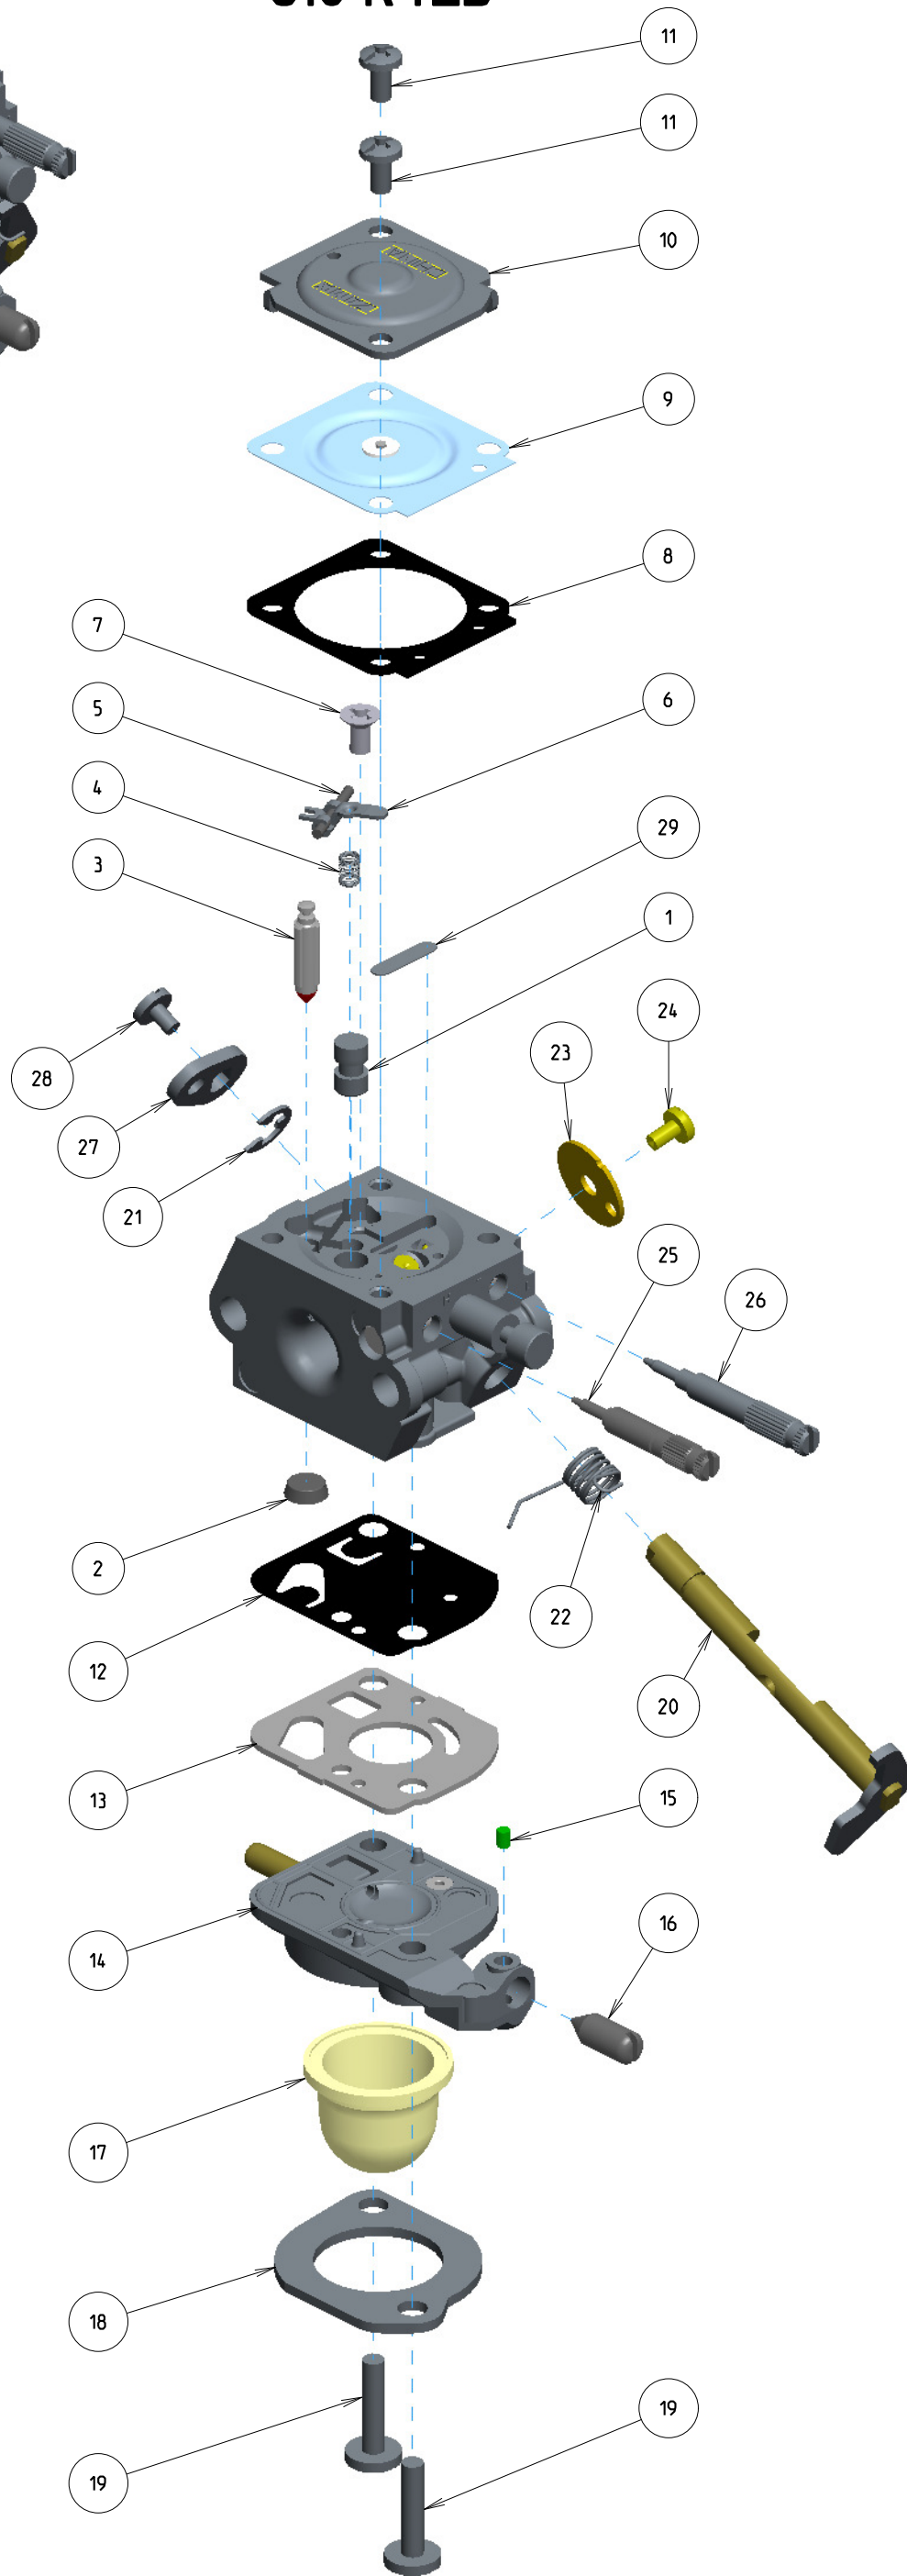

# C1U-K42B

ITEM	ZAMA PART NR.	DESCRIPTION
	C1U-K42B	CARBURETOR ASSEMBLY
	RB-208	REBUILD KIT (2,3,4,5,6,8,9,12,13,29)
	GND-123	GASKET & DIAPHRAGM KIT (8,9,12,13)
	K056028	BASE KIT, PRIMER (14,15,16)
	0061007	LIMITER TAMPER RESIST (H)
	0061010	LIMITER TAMPER RESIST (L)
1	A007067	NOZZLE ASS'Y, CHECK VALVE
2	0004004	STRAINER
3	0018002	VALVE, INLET NEEDLE
4	0019005	SPRING, METERING LEVER
5	0021001	PIN
6	0020009	LEVER, METERING
7	14903006	SCREW
8	0016035	GASKET, METERING CHAMBER
9	A015073	DIAPHRAGM ASS'Y, METERING
10	0028023	COVER, METERING
11	17203006	SCREW (WITH SERRATION)
12	0015051	DIAPHRAGM, PUMP
13	0016046	GASKET, PUMP
14	A056089	BASE ASS'Y, PRIMER
15	0036001	PIECE, FRICTION
16	0035023	SCREW, THROTTLE ADJUST
17	0057035	SYRINGE
18	0009015	RETAINER
19	17104015	SCREW
20	A011083	SHAFT ASS'Y THROTTLE
21	19500040	E-RING
22	0013038	SPRING, THROTTLE RETURN
23	0014050	VALVE, THROTTLE
24	156030045	SCREW
25	0030117	SCREW, MAIN MIXTURE
26	0031170	SCREW, IDLE MIXTURE
27	0012094	LEVER, THROTTLE
28	17103004	SCREW
29	0005004	PLUG, WELCH