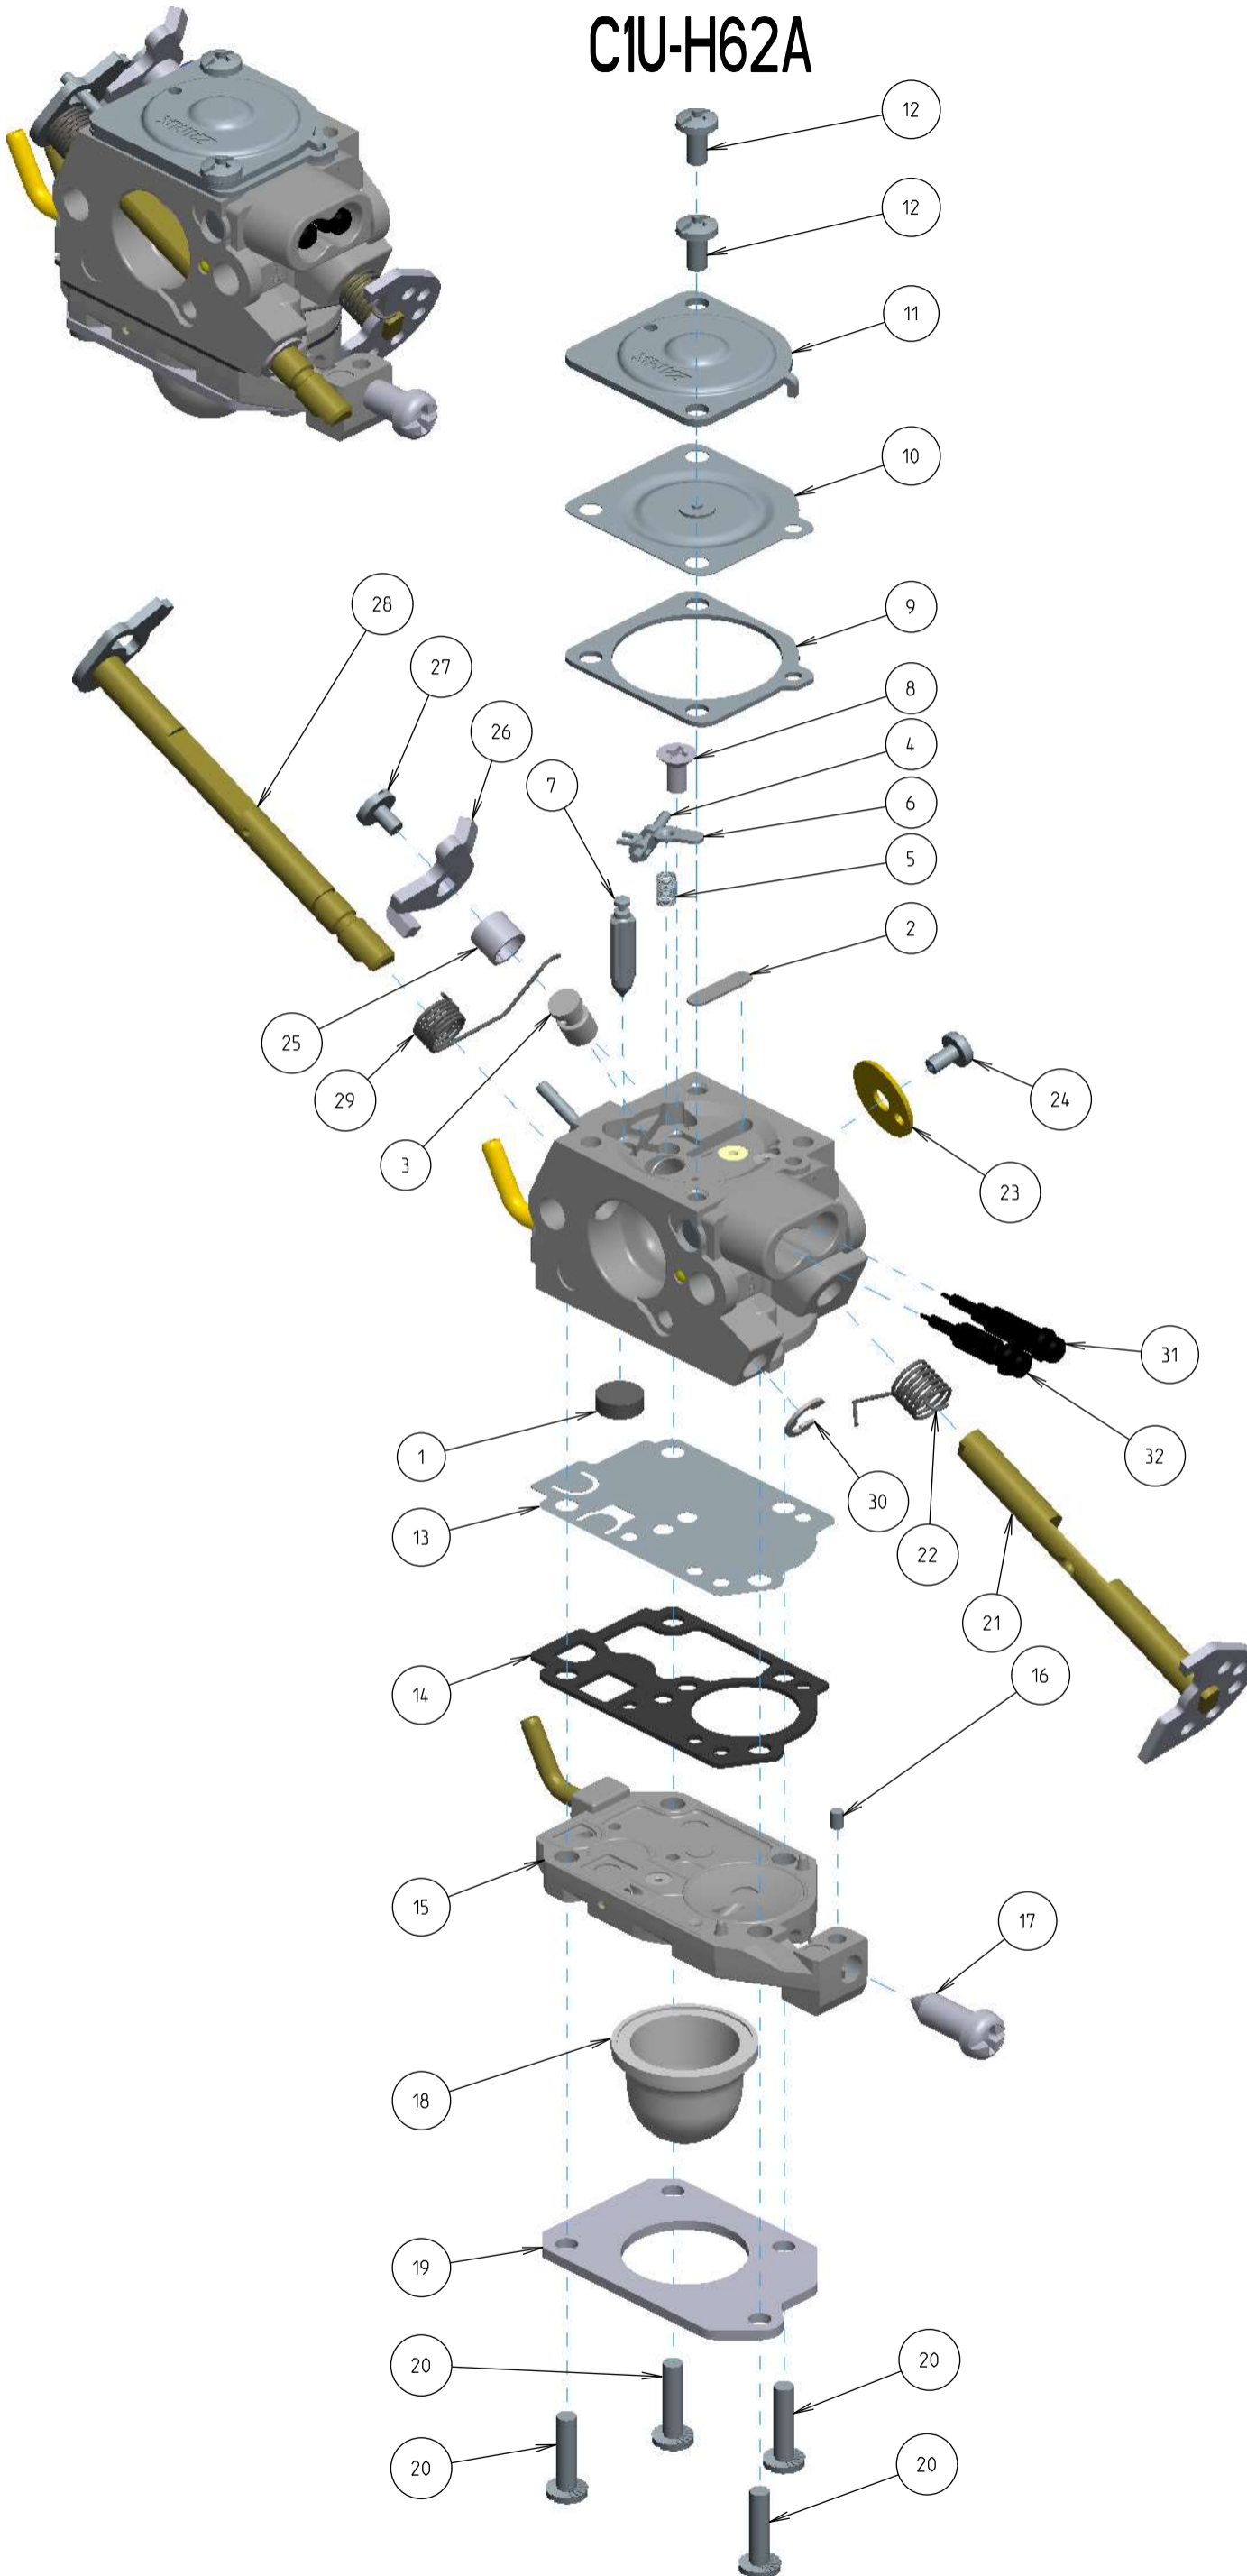

C1U-H62A

ITEM	ZAMA PART NR.	DESCRIPTION
	C1U-H62A	CARBURETOR ASSEMBLY
	RB-141	REBUILD KIT (1,2,4,5,6,7,9,10,13,14)
	GND-77	GASKET & DIAPHRAGM KIT (9,10,13,14)
	K056042	BASE KIT, PRIMER (15,16,17)
1	0004011	STRAINER
2	0005004	PLUG,WELCH
3	A007163	NOZZLE ASS'Y, CHECK VALVE
4	0021001	PIN
5	0019005	SPRING, METERING LEVER
6	0020009	LEVER, METERING
7	0018002	VALVE, INLET NEEDLE
8	14903006	SCREW
9	0016019	GASKET,METERING CHAMBER
10	A015010	DIAPHRAGM ASS'Y, METERING
11	0028022	COVER, METERING
12	17203006	SCREW (WITH SERRATION)
13	0015103	DIAPHRAGM, PUMP
14	0016091	GASKET, PUMP
15	A056117	BASE ASS'Y, PRIMER
16	0036001	PIECE, FRICTION
17	0035035	SCREW, THROTTLE ADJUST
18	Z05700043	SYRINGE
19	0009084	RETAINER, SYRINGE
20	17203012	SCREW
21	A011238	SHAFT ASS'Y, THROTTLE
22	0013016	SPRING, THROTTLE RETURN
23	0014041	VALVE, THROTTLE
24	156030045	SCREW
25	0052006	COLLAR
26	0012154	LEVER,THROTTLE
27	17103004	SCREW
28	A041118	SHAFT ASS'Y, CHOKE
29	0013085	SPRING, CHOKE RETURN
30	19500035	E-RING
31	0031241	SCREW, IDLE MIXTURE
32	0030241	SCREW, MAIN MIXTURE