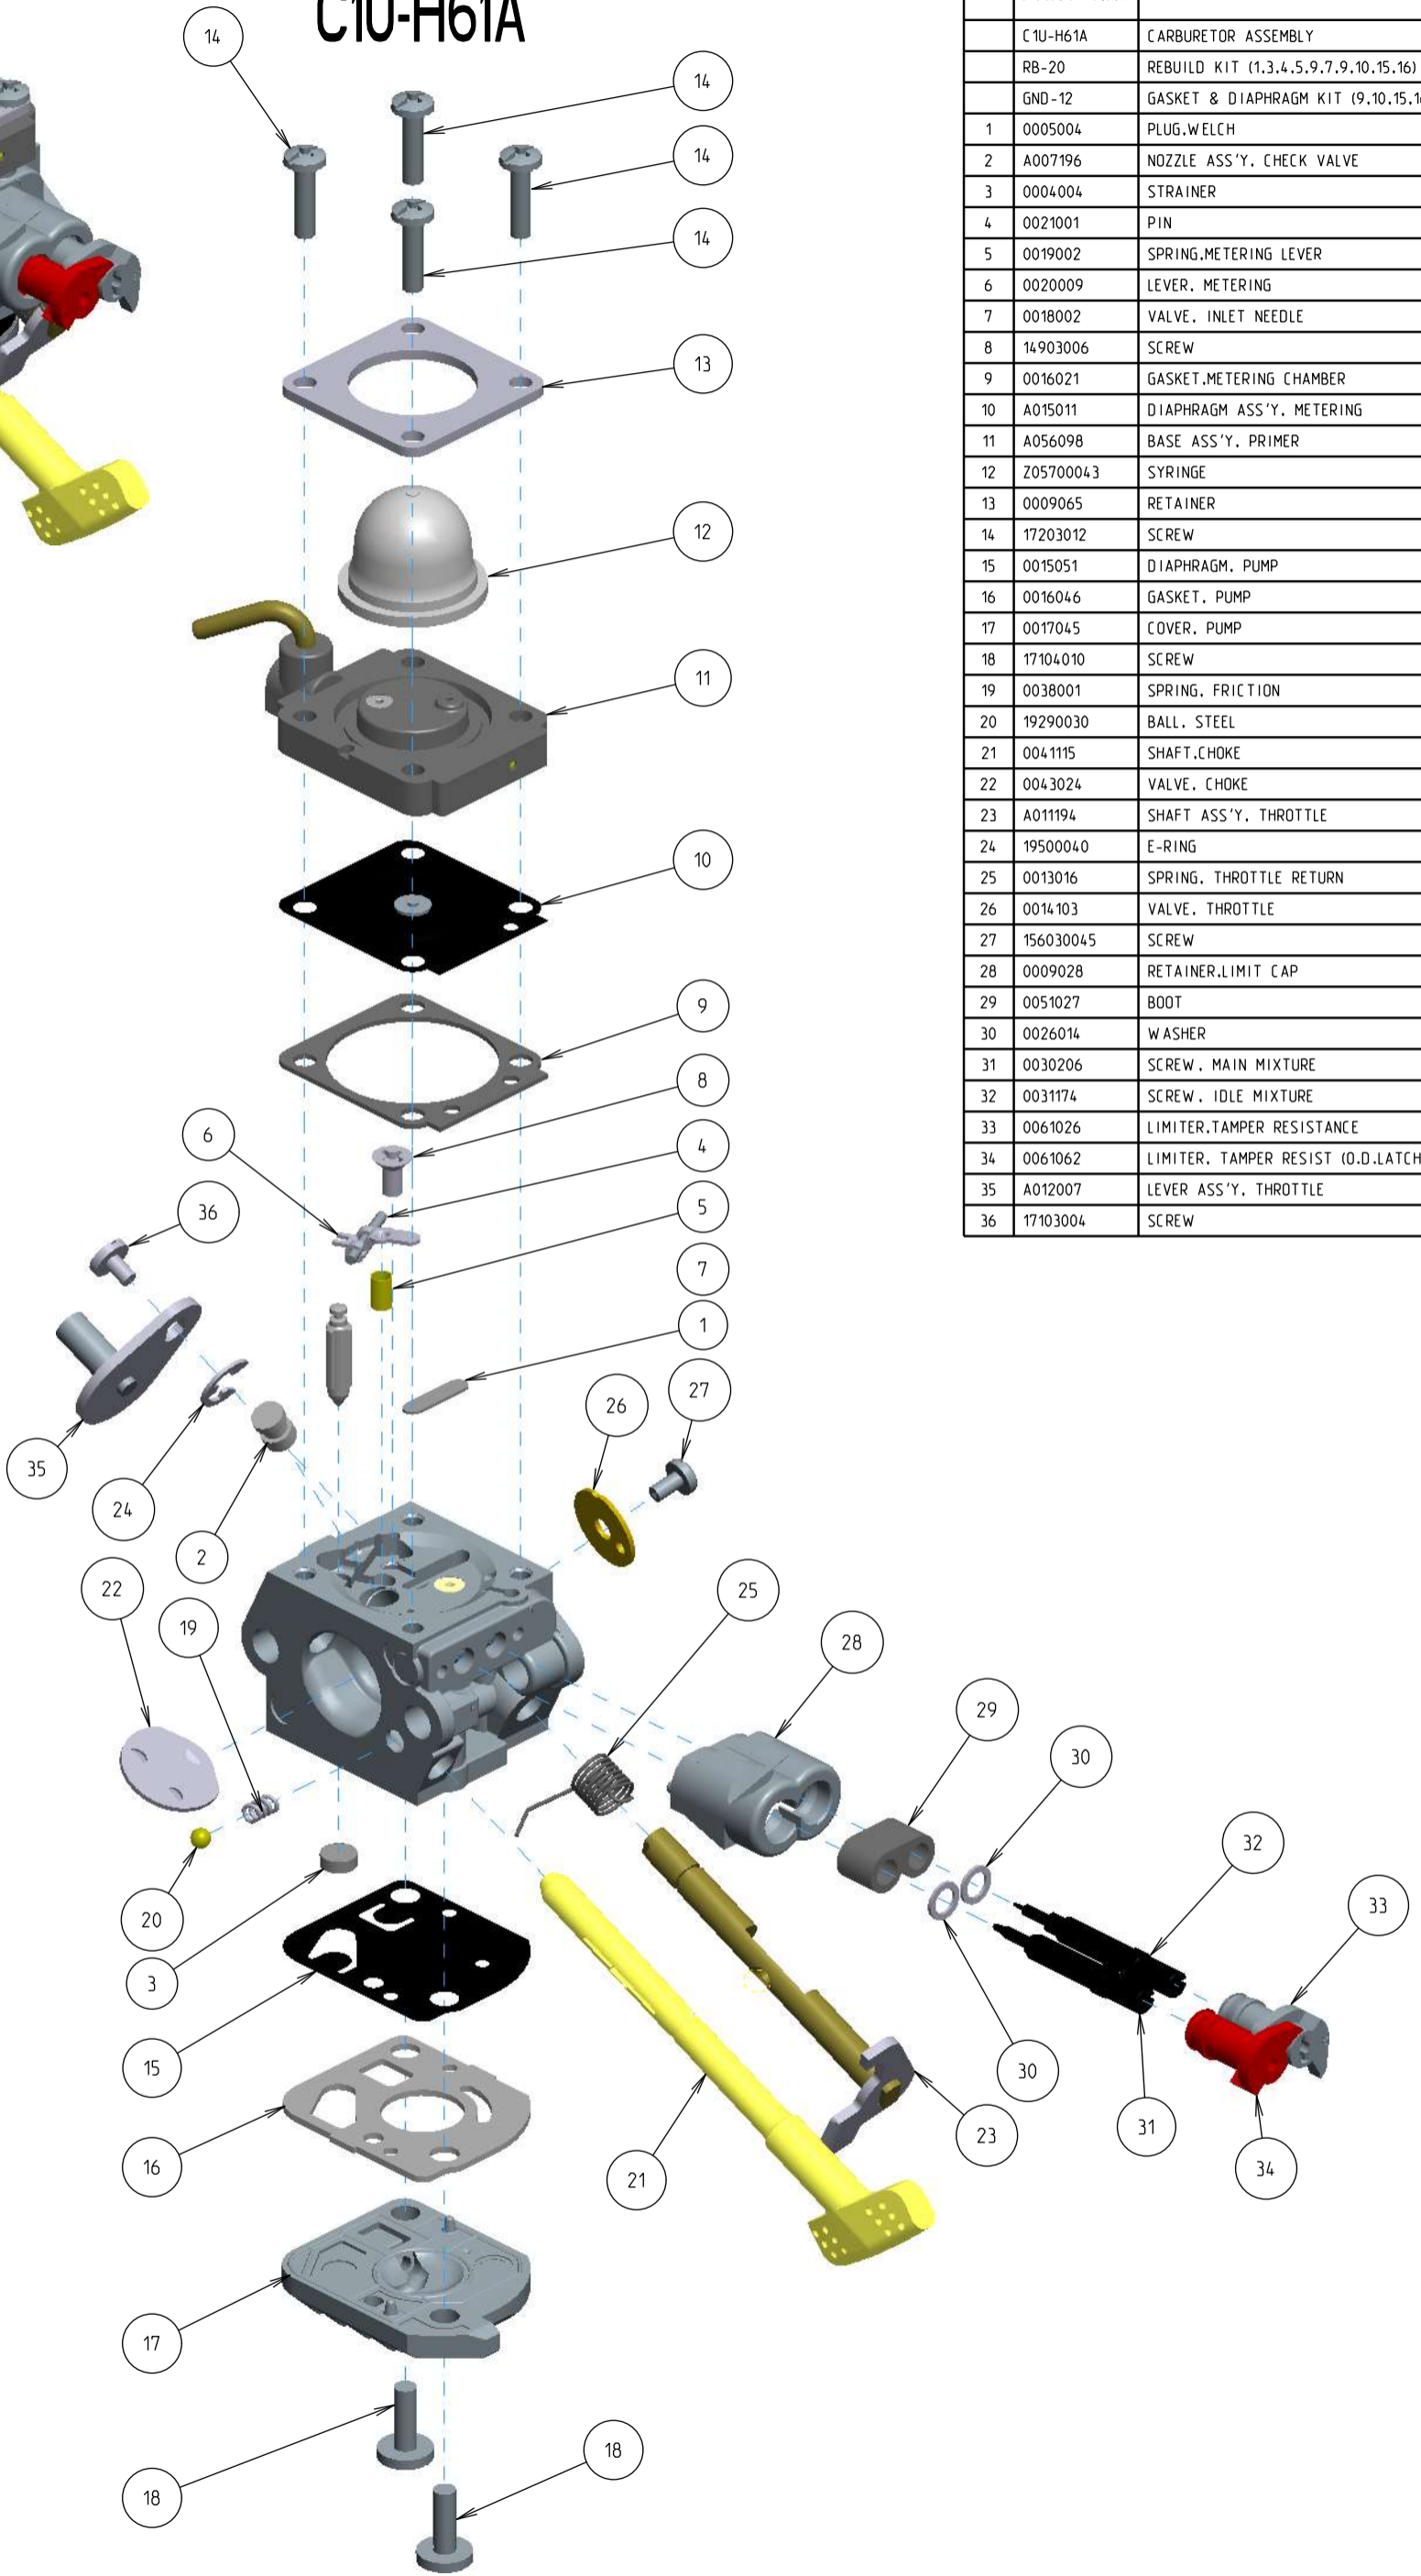

C1U-H61A

ITEM	ZAMA PART NR.	DESCRIPTION
	C1U-H61A	CARBURETOR ASSEMBLY
	RB-20	REBUILD KIT (1,3,4,5,9,7,9,10,15,16)
	GND-12	GASKET & DIAPHRAGM KIT (9,10,15,16)
1	0005004	PLUG,WELCH
2	A007196	NOZZLE ASS'Y, CHECK VALVE
3	0004004	STRAINER
4	0021001	PIN
5	0019002	SPRING,METERING LEVER
6	0020009	LEVER, METERING
7	0018002	VALVE, INLET NEEDLE
8	14903006	SCREW
9	0016021	GASKET,METERING CHAMBER
10	A015011	DIAPHRAGM ASS'Y, METERING
11	A056098	BASE ASS'Y, PRIMER
12	Z05700043	SYRINGE
13	0009065	RETAINER
14	17203012	SCREW
15	0015051	DIAPHRAGM, PUMP
16	0016046	GASKET, PUMP
17	0017045	COVER, PUMP
18	17104010	SCREW
19	0038001	SPRING, FRICTION
20	19290030	BALL, STEEL
21	0041115	SHAFT,CHOKE
22	0043024	VALVE, CHOKE
23	A011194	SHAFT ASS'Y, THROTTLE
24	19500040	E-RING
25	0013016	SPRING, THROTTLE RETURN
26	0014103	VALVE, THROTTLE
27	156030045	SCREW
28	0009028	RETAINER,LIMIT CAP
29	0051027	BOOT
30	0026014	WASHER
31	0030206	SCREW, MAIN MIXTURE
32	0031174	SCREW, IDLE MIXTURE
33	0061026	LIMITER,TAMPER RESISTANCE
34	0061062	LIMITER, TAMPER RESIST (O.D.LATCH)
35	A012007	LEVER ASS'Y, THROTTLE
36	17103004	SCREW