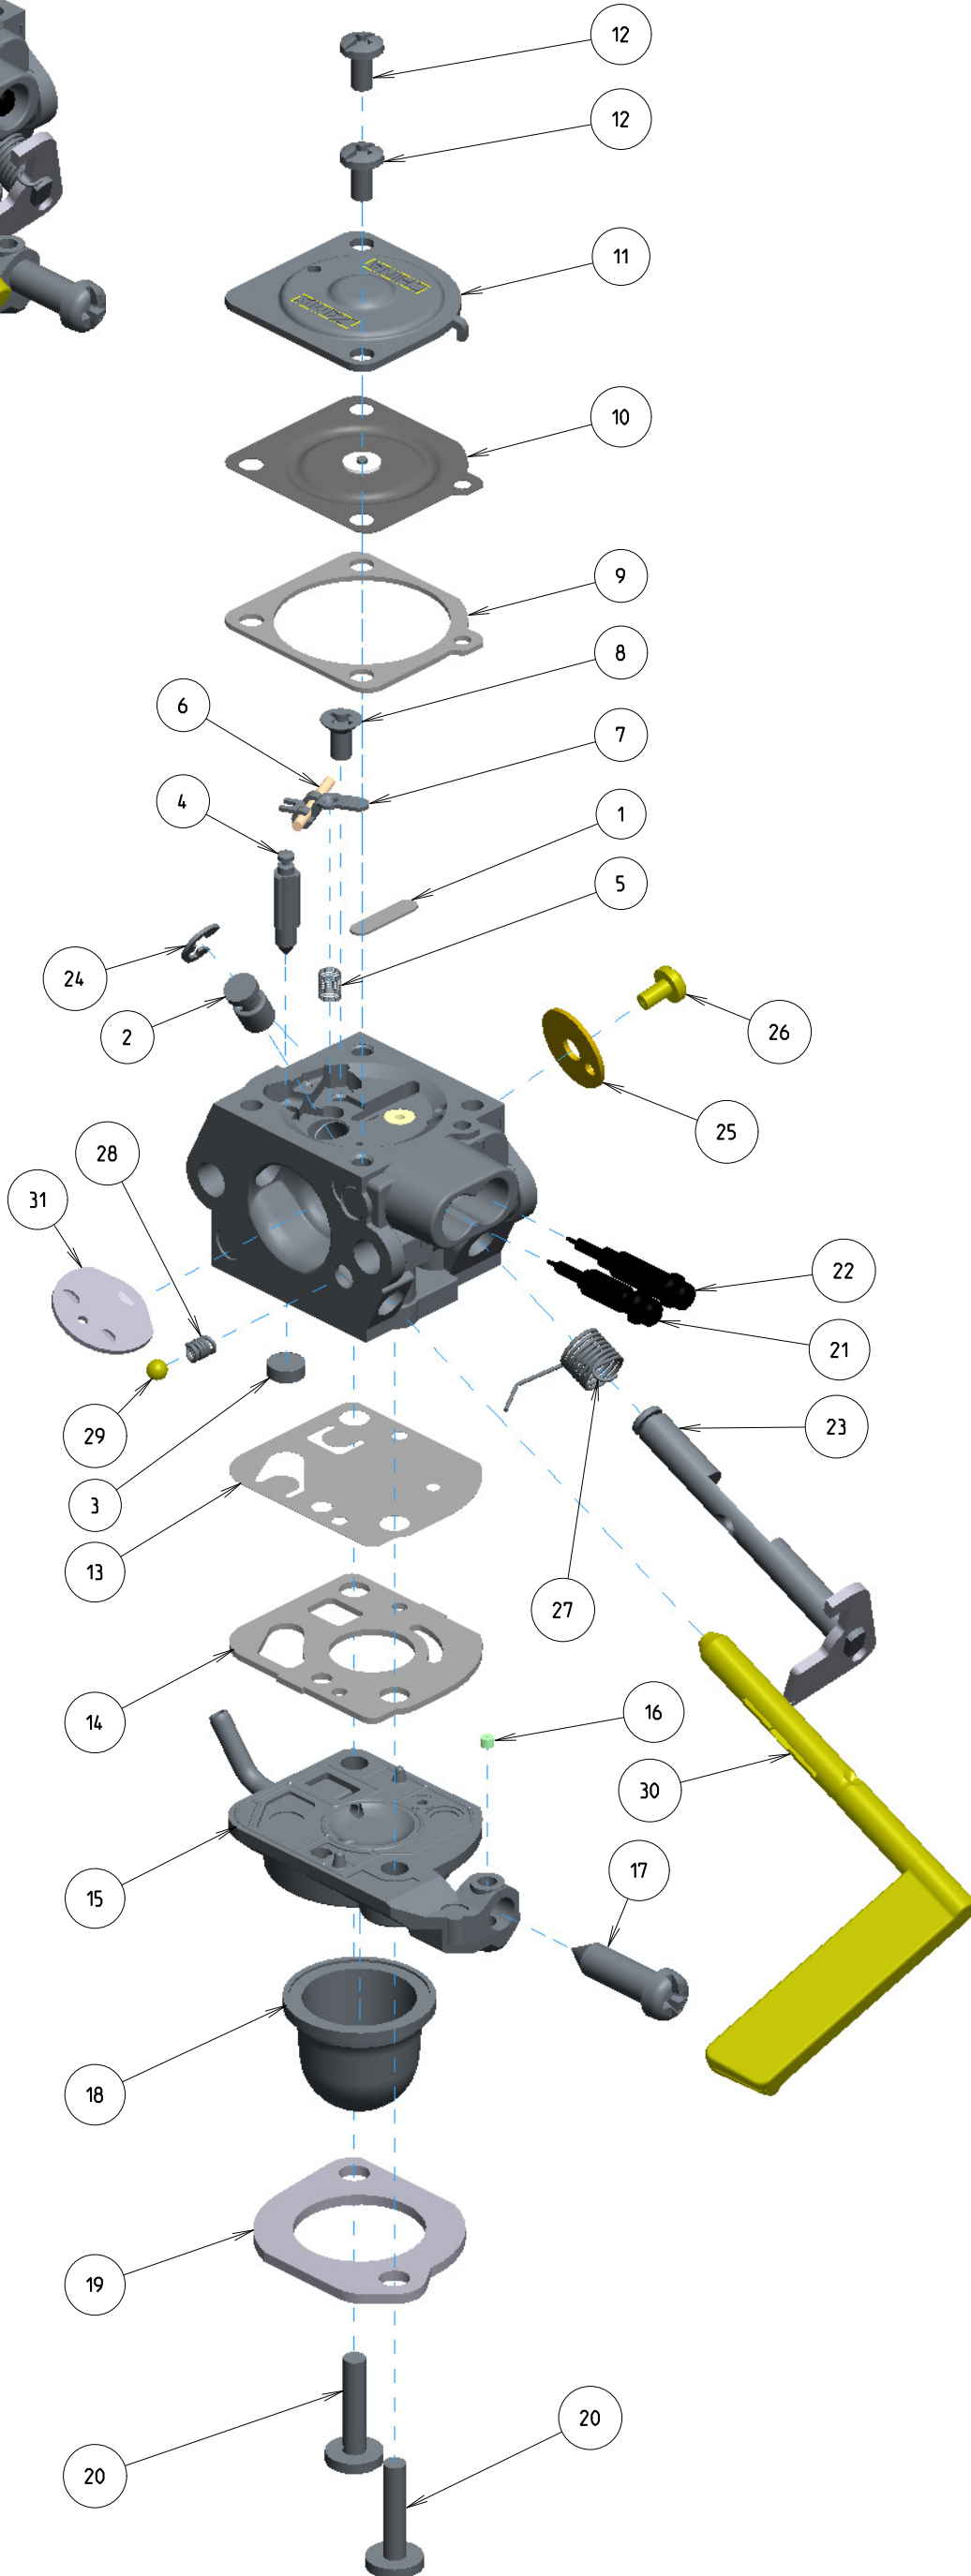

# C1U-H60E

ITEM	ZAMA PART NR.	DESCRIPTION
	C1U-H60E	CARBURETOR ASSEMBLY
	RB-29	REBUILD KIT (1,3,4,5,6,7,9,10,13,14,18)
	GND-18	GASKET & DIAPHRAGM KIT (9,10,13,14)
	K056029	BASE KIT, PRIMER (15,16,17)
1	0005004	PLUG, WELCH
2	A007163	NOZZLE ASS'Y, CHECK VALVE
3	0004004	STRAINER
4	0018002	VALVE, INLET NEEDLE
5	0019014	SPRING, METERING LEVER
6	0021001	PIN
7	0020009	LEVER, METERING
8	14903006	SCREW
9	0016019	GASKET, METERING CHAMBER
10	A015010	DIAPHRAGM ASS'Y, METERING
11	0028022	COVER, METERING
12	17203006	SCREW (WITH SERRATION)
13	0015051	DIAPHRAGM, PUMP
14	0016046	GASKET, PUMP
15	A056050	BASE ASS'Y, PRIMER
16	0036001	PIECE, FRICTION
17	0035033	SCREW, THROTTLE ADJUST
18	0057030	SYRINGE
19	0009015	RETAINER
20	17104015	SCREW
21	0030241	SCREW, MAIN MIXTURE
22	0031241	SCREW, IDLE MIXTURE
23	A011198	SHAFT ASS'Y, THROTTLE
24	19500030	E-RING
25	0014041	VALVE, THROTTLE
26	156030045	SCREW
27	0013016	SPRING, THROTTLE RETURN
28	0038001	SPRING, FRICTION
29	19290030	BALL, STEEL
30	0041114	SHAFT, CHOKE
31	0043059	VALVE, CHOKE