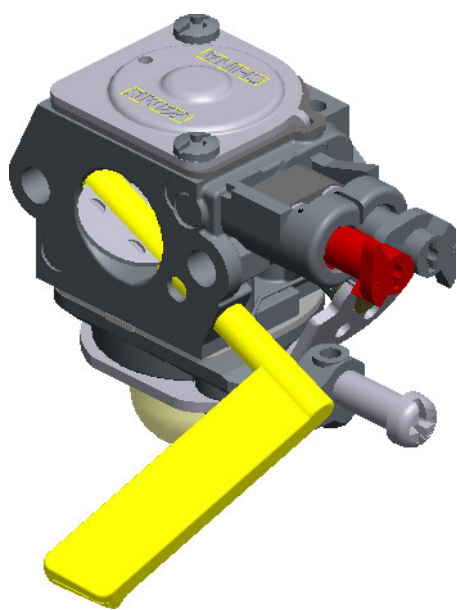

C1U-H48A

ITEM	ZAMA PART NR.	DESCRIPTION
	C1U-H48A	CARBURETOR ASSEMBLY
	RB-29	REBUILD KIT (1.3.4.5.6.7.9.10.13.14)
	GND-18	GASKET & DIAPHRAGM KIT (9.10.13.14)
	K056029	BASE KIT, PRIMER (15.16.17)
1	0005004	PLUG,WELCH
2	A007163	NOZZLE ASS'Y, CHECK VALVE
3	0004004	STRAINER
4	0019014	SPRING,METERING LEVER
5	0021001	PIN
6	0020009	LEVER, METERING
7	0018002	VALVE,INLET NEEDLE
8	14903006	SCREW
9	0016019	GASKET,METERING CHAMBER
10	A015010	DIAPHRAGM ASS'Y,METERING
11	0028022	COVER, METERING
12	17203006	SCREW (WITH SERRATION)
13	0015051	DIAPHRAGM, PUMP
14	0016046	GASKET, PUMP
15	A056050	BASE ASS'Y, PRIMER
16	0036001	PIECE, FRICTION
17	0035033	SCREW, THROTTLE ADJUST
18	0057030	SYRINGE
19	0009015	RETAINER
20	17104015	SCREW
21	0009028	RETAINER,LIMIT CAP
22	0051027	BOOT
23	0026014	WASHER
24	0031174	SCREW, IDLE MIXTURE
25	0030173	SCREW, MAIN MIXTURE
26	A011143	SHAFT ASS'Y THROTTLE
27	0013016	SPRING, THROTTLE RETURN
28	19500030	E-RING
29	0014041	VALVE, THROTTLE
30	156030045	SCREW
31	0038001	SPRING, FRICTION
32	19290030	BALL, STEEL
33	0041114	SHAFT, CHOKE
34	0043024	VALVE, CHOKE
35	0061026	LIMITER,TAMPER RESISTANCE
36	0061025	LIMITER,TAMPER RESISTANCE