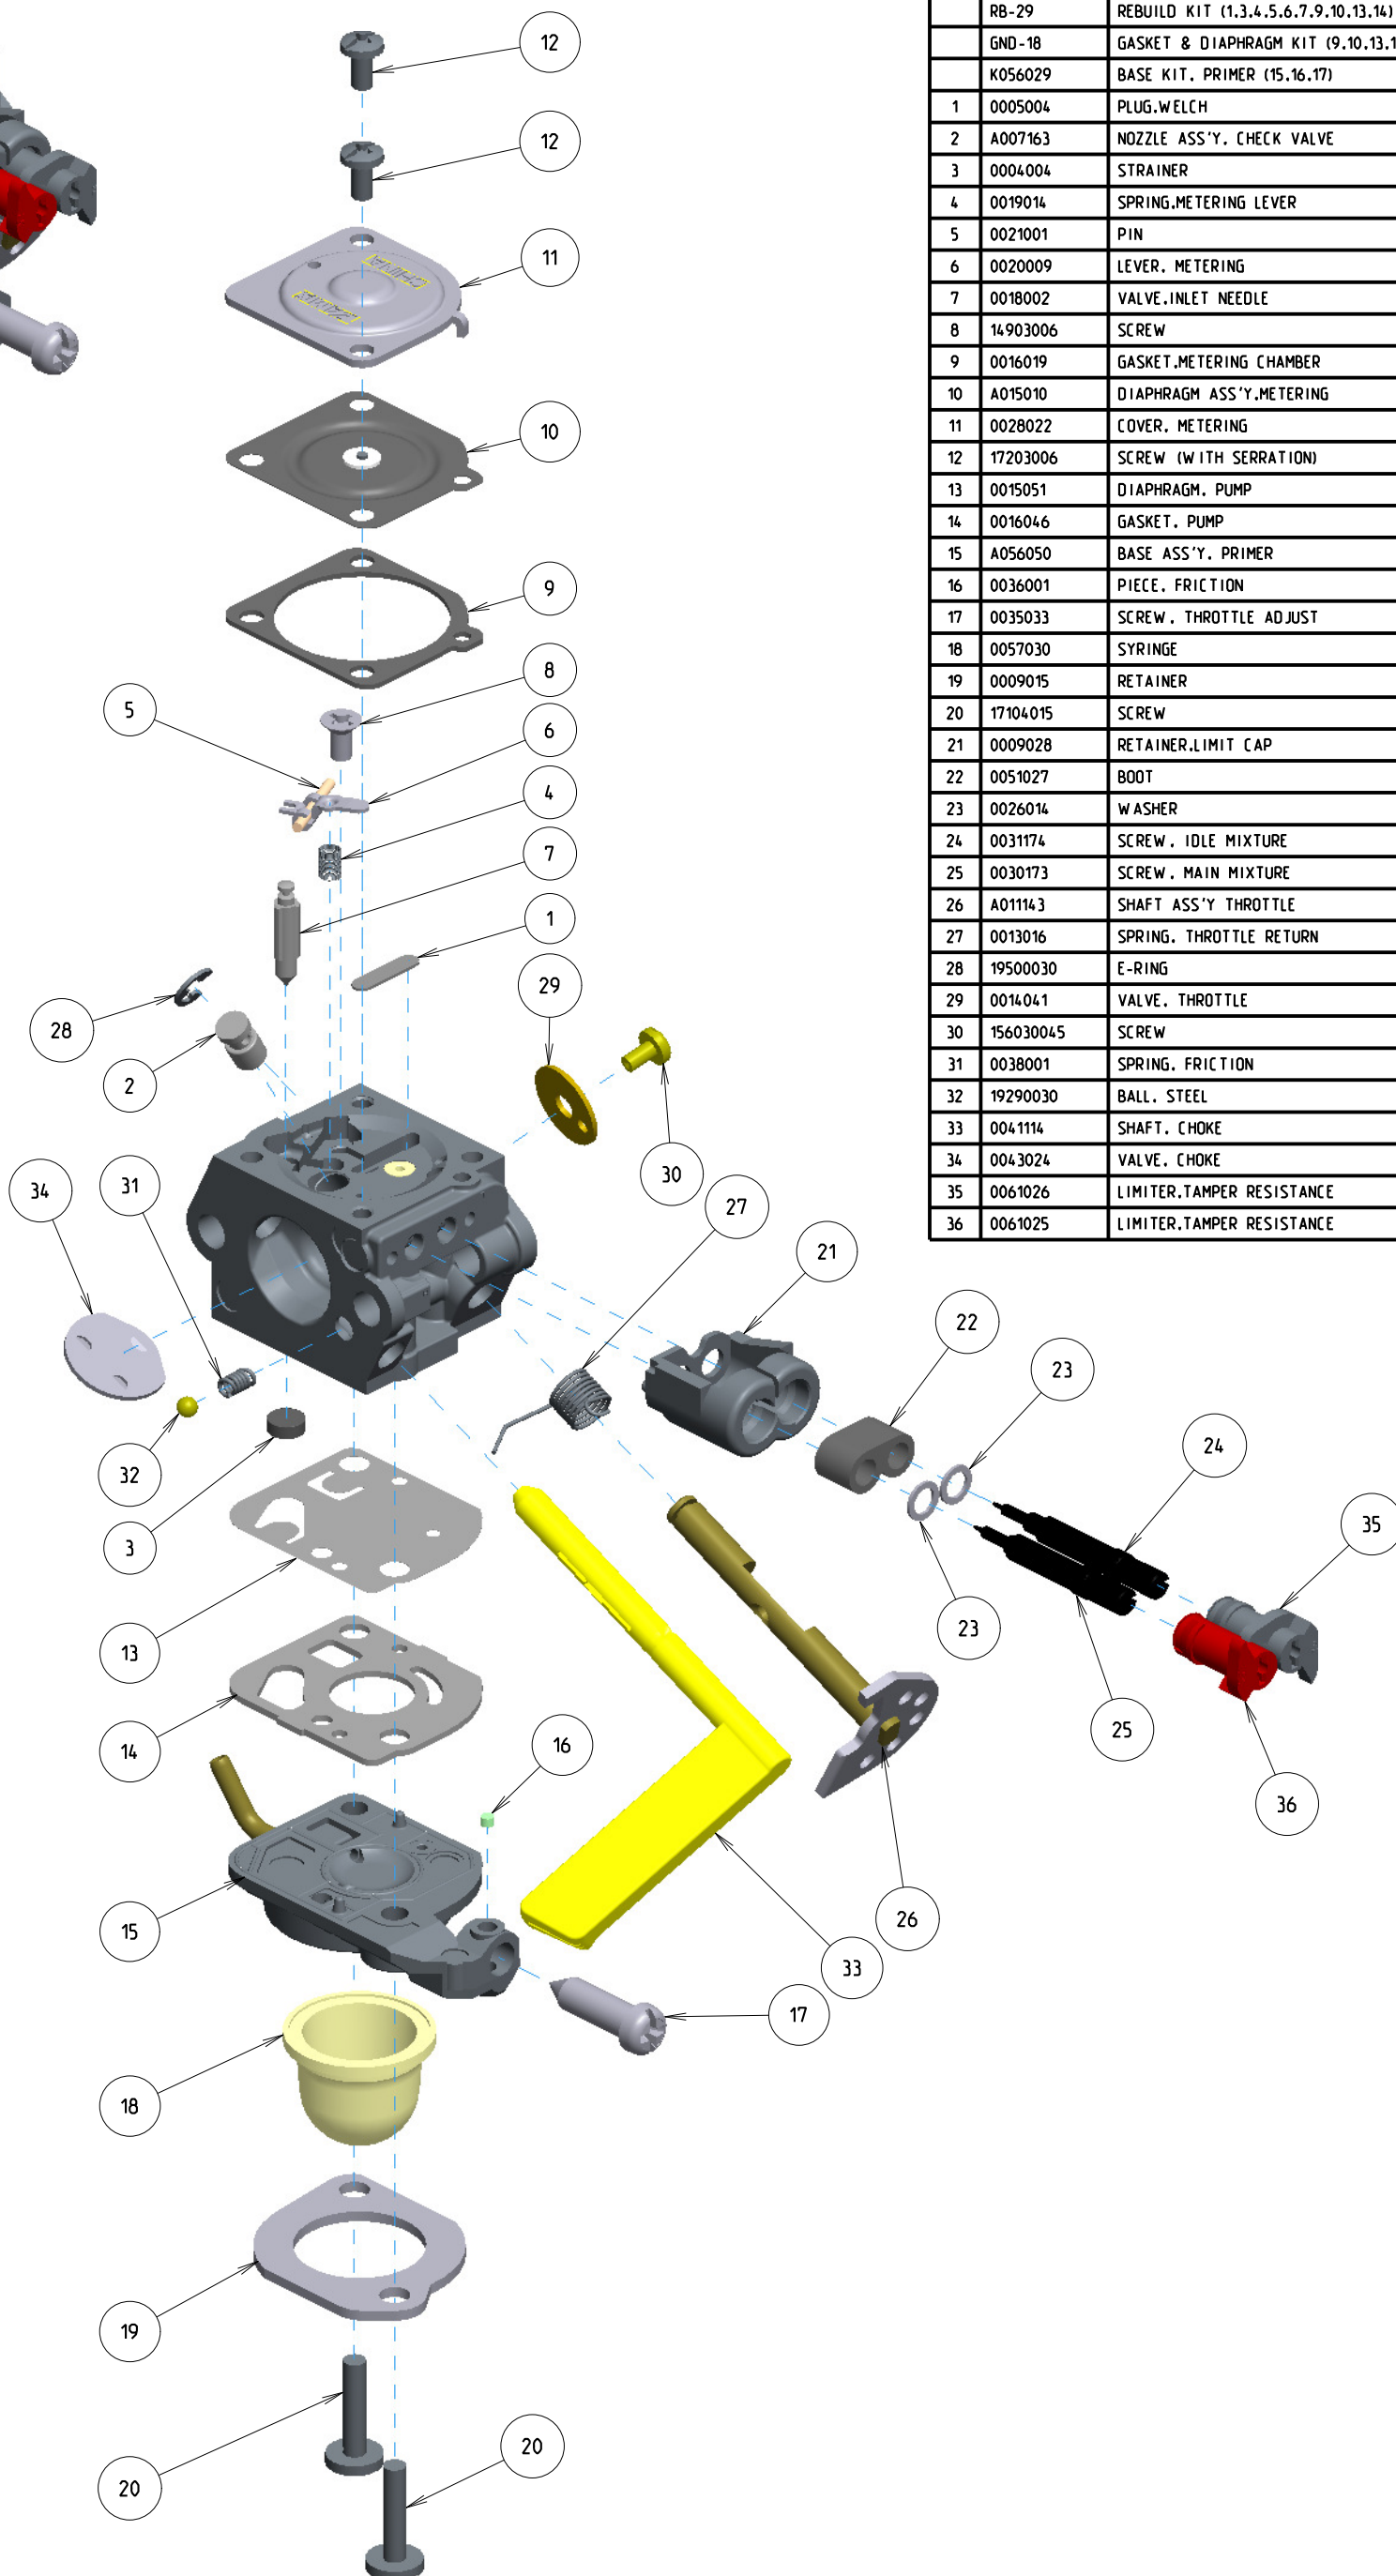

C1U-H48A

ITEM	ZAMA PART NR.	DESCRIPTION
	C1U-H48A	CARBURETOR ASSEMBLY
	RB-29	REBUILD KIT (1.3.4.5.6.7.9.10.13.14)
	GND-18	GASKET & DIAPHRAGM KIT (9.10.13.14)
	K056029	BASE KIT, PRIMER (15.16.17)
1	0005004	PLUG,WELCH
2	A007163	NOZZLE ASS'Y, CHECK VALVE
3	0004004	STRAINER
4	0019014	SPRING,METERING LEVER
5	0021001	PIN
6	0020009	LEVER, METERING
7	0018002	VALVE,INLET NEEDLE
8	14903006	SCREW
9	0016019	GASKET,METERING CHAMBER
10	A015010	DIAPHRAGM ASS'Y,METERING
11	0028022	COVER, METERING
12	17203006	SCREW (WITH SERRATION)
13	0015051	DIAPHRAGM, PUMP
14	0016046	GASKET, PUMP
15	A056050	BASE ASS'Y, PRIMER
16	0036001	PIECE, FRICTION
17	0035033	SCREW, THROTTLE ADJUST
18	0057030	SYRINGE
19	0009015	RETAINER
20	17104015	SCREW
21	0009028	RETAINER,LIMIT CAP
22	0051027	BOOT
23	0026014	WASHER
24	0031174	SCREW, IDLE MIXTURE
25	0030173	SCREW, MAIN MIXTURE
26	A011143	SHAFT ASS'Y THROTTLE
27	0013016	SPRING, THROTTLE RETURN
28	19500030	E-RING
29	0014041	VALVE, THROTTLE
30	156030045	SCREW
31	0038001	SPRING, FRICTION
32	19290030	BALL, STEEL
33	0041114	SHAFT, CHOKE
34	0043024	VALVE, CHOKE
35	0061026	LIMITER,TAMPER RESISTANCE
36	0061025	LIMITER,TAMPER RESISTANCE