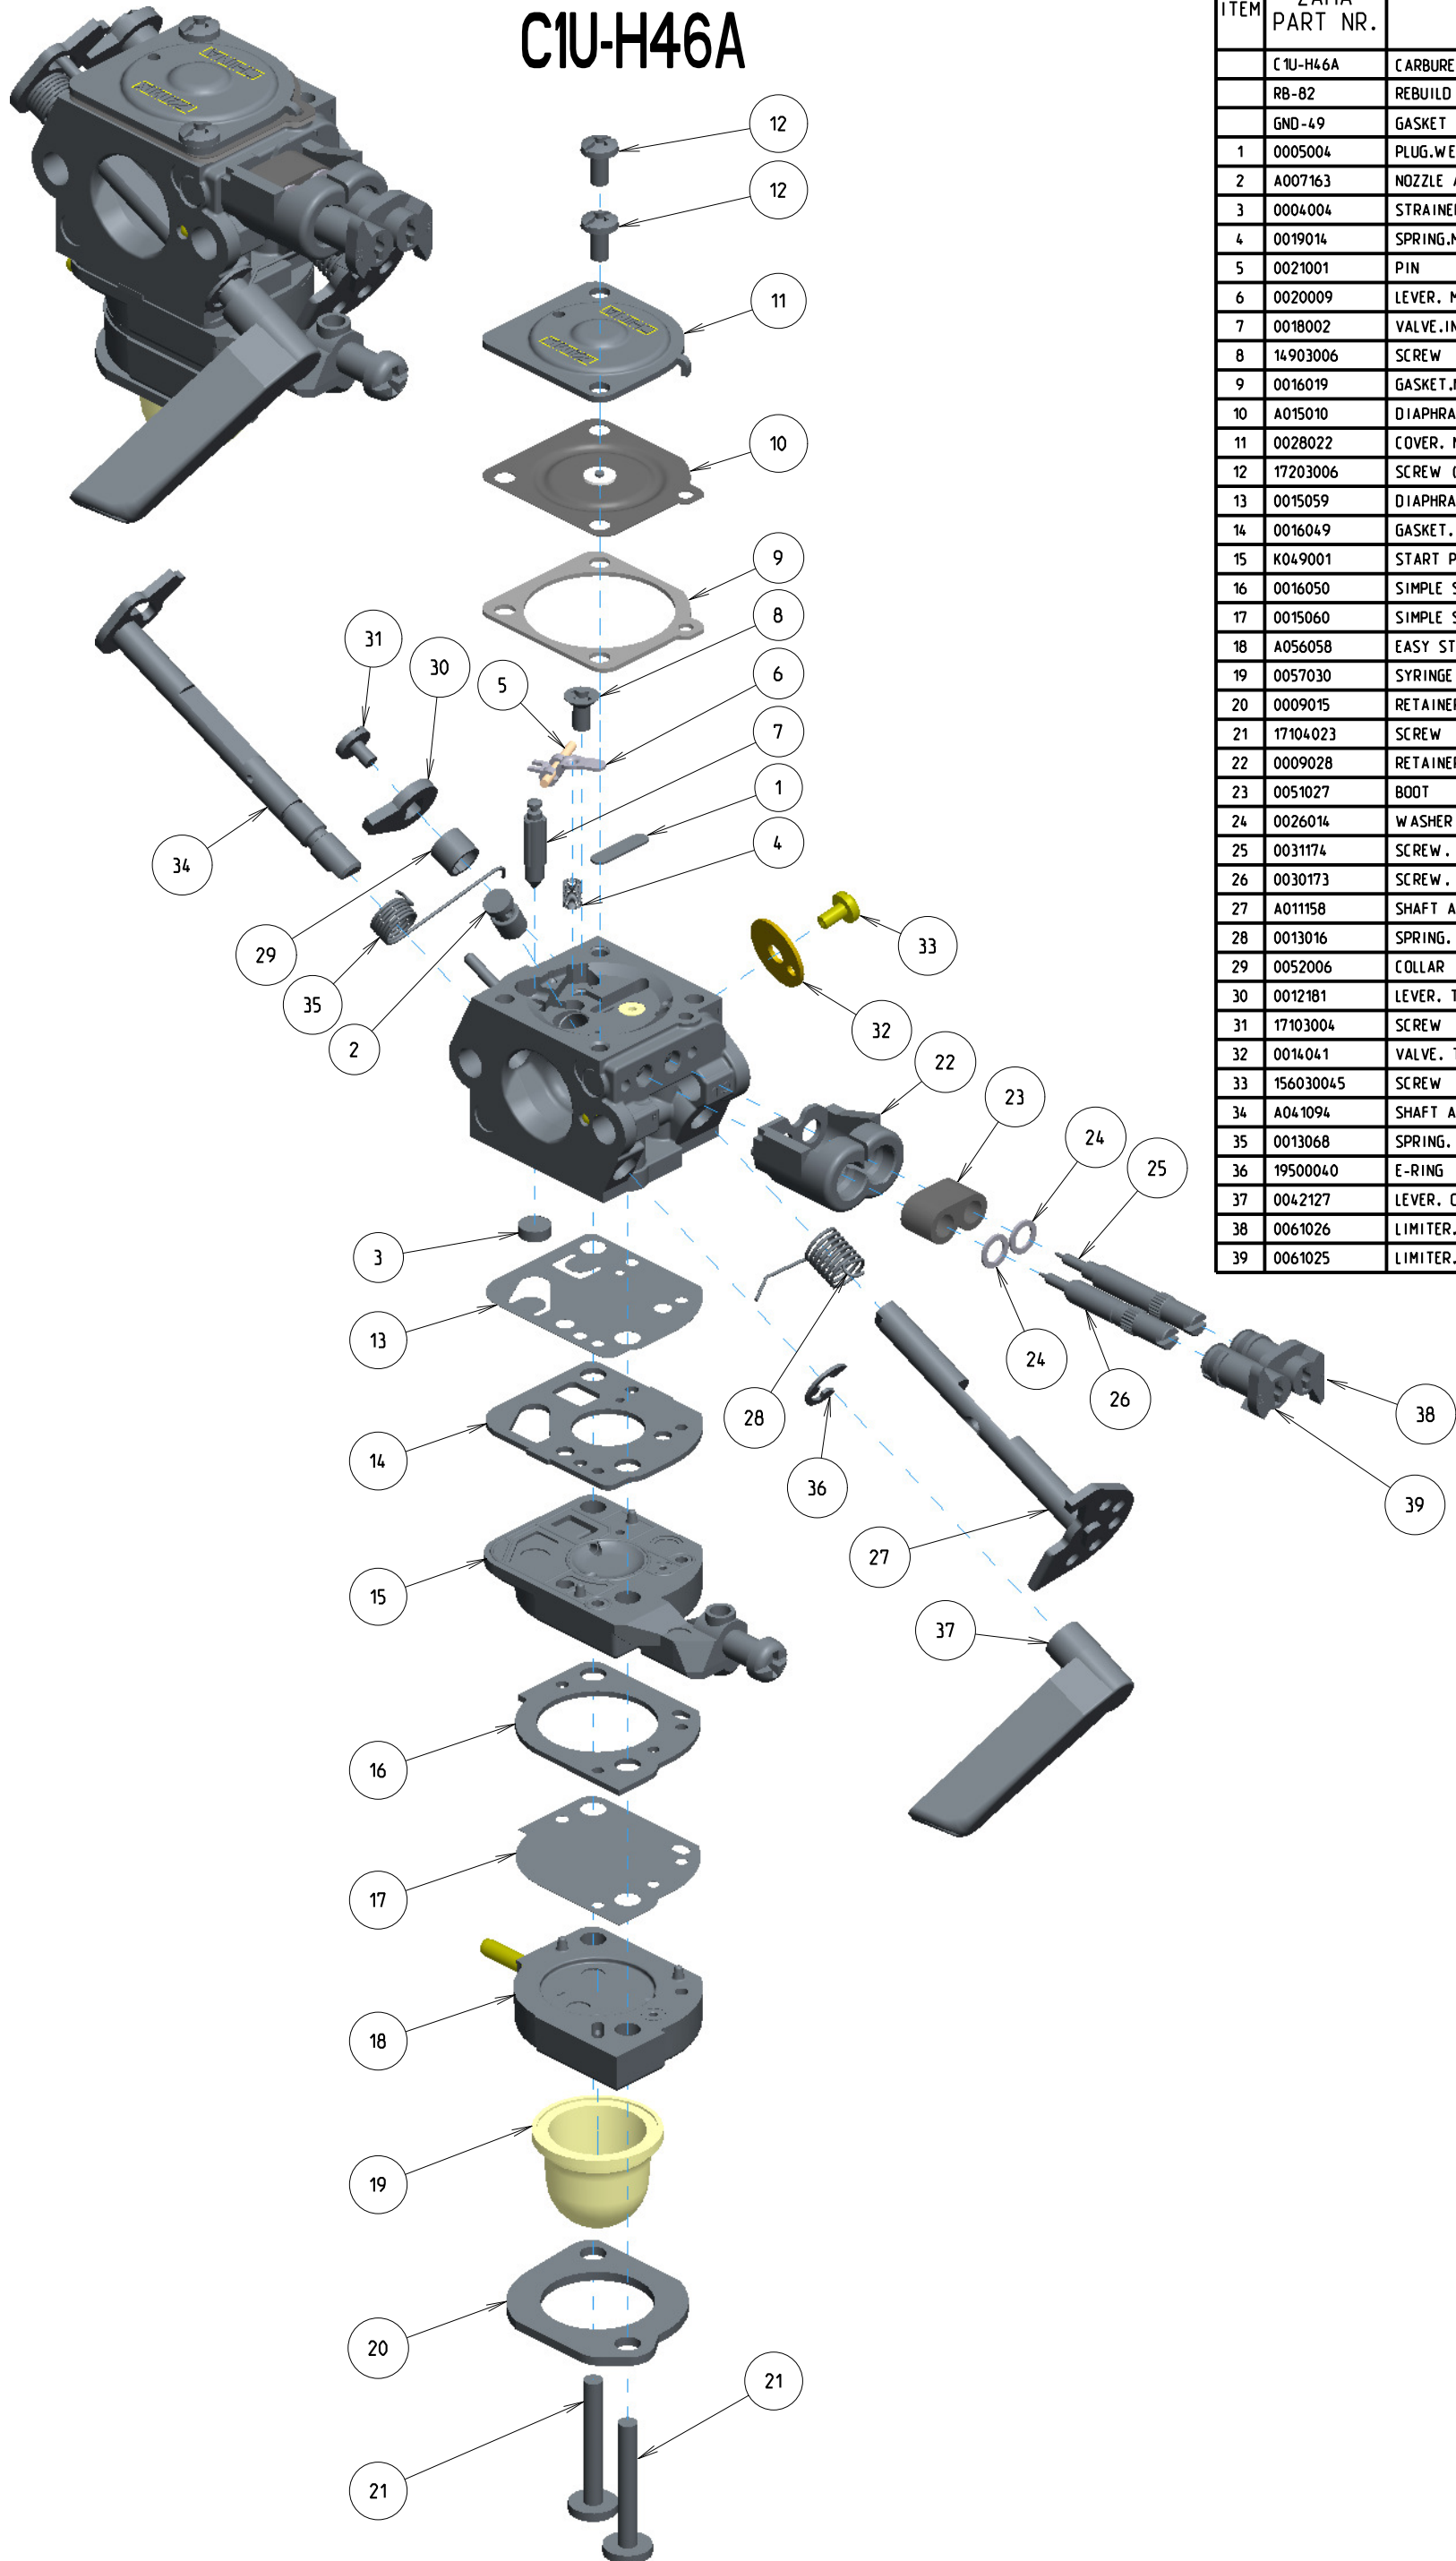

# C1U-H46A

ITEM	ZAMA PART NR.	DESCRIPTION
	C1U-H46A	CARBURETOR ASSEMBLY
	RB-82	REBUILD KIT (1,3,4,5,6,7,9,10,13,14,16,17)
	GND-49	GASKET & DIAPHRAGM KIT (9,10,13,14,16,17)
1	0005004	PLUG,WELCH
2	A007163	NOZZLE ASS'Y, CHECK VALVE
3	0004004	STRAINER
4	0019014	SPRING,METERING LEVER
5	0021001	PIN
6	0020009	LEVER, METERING
7	0018002	VALVE,INLET NEEDLE
8	14903006	SCREW
9	0016019	GASKET,METERING CHAMBER
10	A015010	DIAPHRAGM ASS'Y,METERING
11	0028022	COVER, METERING
12	17203006	SCREW (WITH SERRATION)
13	0015059	DIAPHRAGM,PUMP (SIMPLE START)
14	0016049	GASKET, PUMP (SIMPLE START)
15	K049001	START PUMP BODY, KIT
16	0016050	SIMPLE START GASKET
17	0015060	SIMPLE START DIAPHRAGM
18	A056058	EASY START PRIMER ASS'Y
19	0057030	SYRINGE
20	0009015	RETAINER
21	17104023	SCREW
22	0009028	RETAINER,LIMIT CAP
23	0051027	BOOT
24	0026014	WASHER
25	0031174	SCREW, IDLE MIXTURE
26	0030173	SCREW, MAIN MIXTURE
27	A011158	SHAFT ASS'Y THROTTLE
28	0013016	SPRING, THROTTLE RETURN
29	0052006	COLLAR
30	0012181	LEVER, THROTTLE
31	17103004	SCREW
32	0014041	VALVE, THROTTLE
33	156030045	SCREW
34	A041094	SHAFT ASS'Y, CHOKE
35	0013068	SPRING, CHOKE RETURN
36	19500040	E-RING
37	0042127	LEVER, CHOKE
38	0061026	LIMITER,TAMPER RESISTANCE (L)
39	0061025	LIMITER,TAMPER RESISTANCE (H)