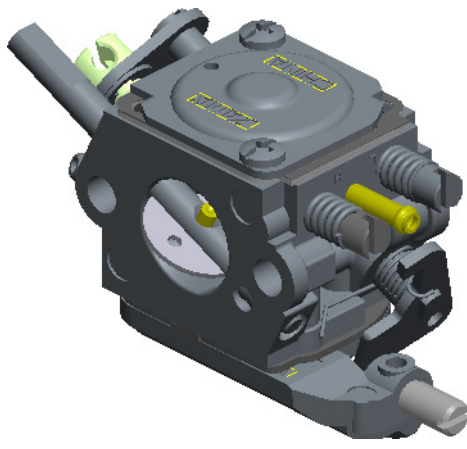

# C1U-DM4C

ITEM	ZAMA PART NR.	DESCRIPTION
	C1U-DM4C	CARBURETOR ASSEMBLY
	RB-20	REBUILD KIT (1,2,4,5,6,7,9,10,13,14)
	GND-12	GASKET & DIAPHRAGM KIT (9,10,13,14)
	K017030	COVER KIT, PUMP (15,16,17)
1	0004004	STRAINER
2	0005004	PLUG, WELCH
3	A007039	NOZZLE ASS'Y, CHECK VALVE
4	0021001	PIN
5	0019002	SPRING, METERING LEVER
6	0020009	LEVER, METERING
7	0018002	VALVE, INLET NEEDLE
8	14903006	SCREW
9	0016021	GASKET, METERING CHAMBER
10	A015011	DIAPHRAGM ASS'Y, METERING
11	0028023	COVER, METERING
12	17203006	SCREW (WITH SERRATION)
13	0015051	DIAPHRAGM, PUMP
14	0016046	GASKET, PUMP
15	0017046	COVER, PUMP
16	0036001	PIECE, FRICTION
17	0035007	SCREW, THROTTLE ADJUST (TAS)
18	17104010	SCREW
19	0029005	SPRING, ADJUST SCREW
20	0030144	SCREW, MAIN MIXTURE
21	K031138	SCREW KIT, IDLE MIXTURE
22	A011206	SHAFT ASS'Y THROTTLE
23	0014044	VALVE, THROTTLE
24	15603004	SCREW
25	19500040	E-RING
26	0013016	SPRING, THROTTLE RETURN
27	0012132	LEVER, THROTTLE
28	17103004	SCREW
29	0045002	POST
30	0038001	SPRING, FRICTION
31	19290030	BALL, STEEL
32	0041077	SHAFT, CHOKE
33	0043015	VALVE, CHOKE
34	156030045	SCREW