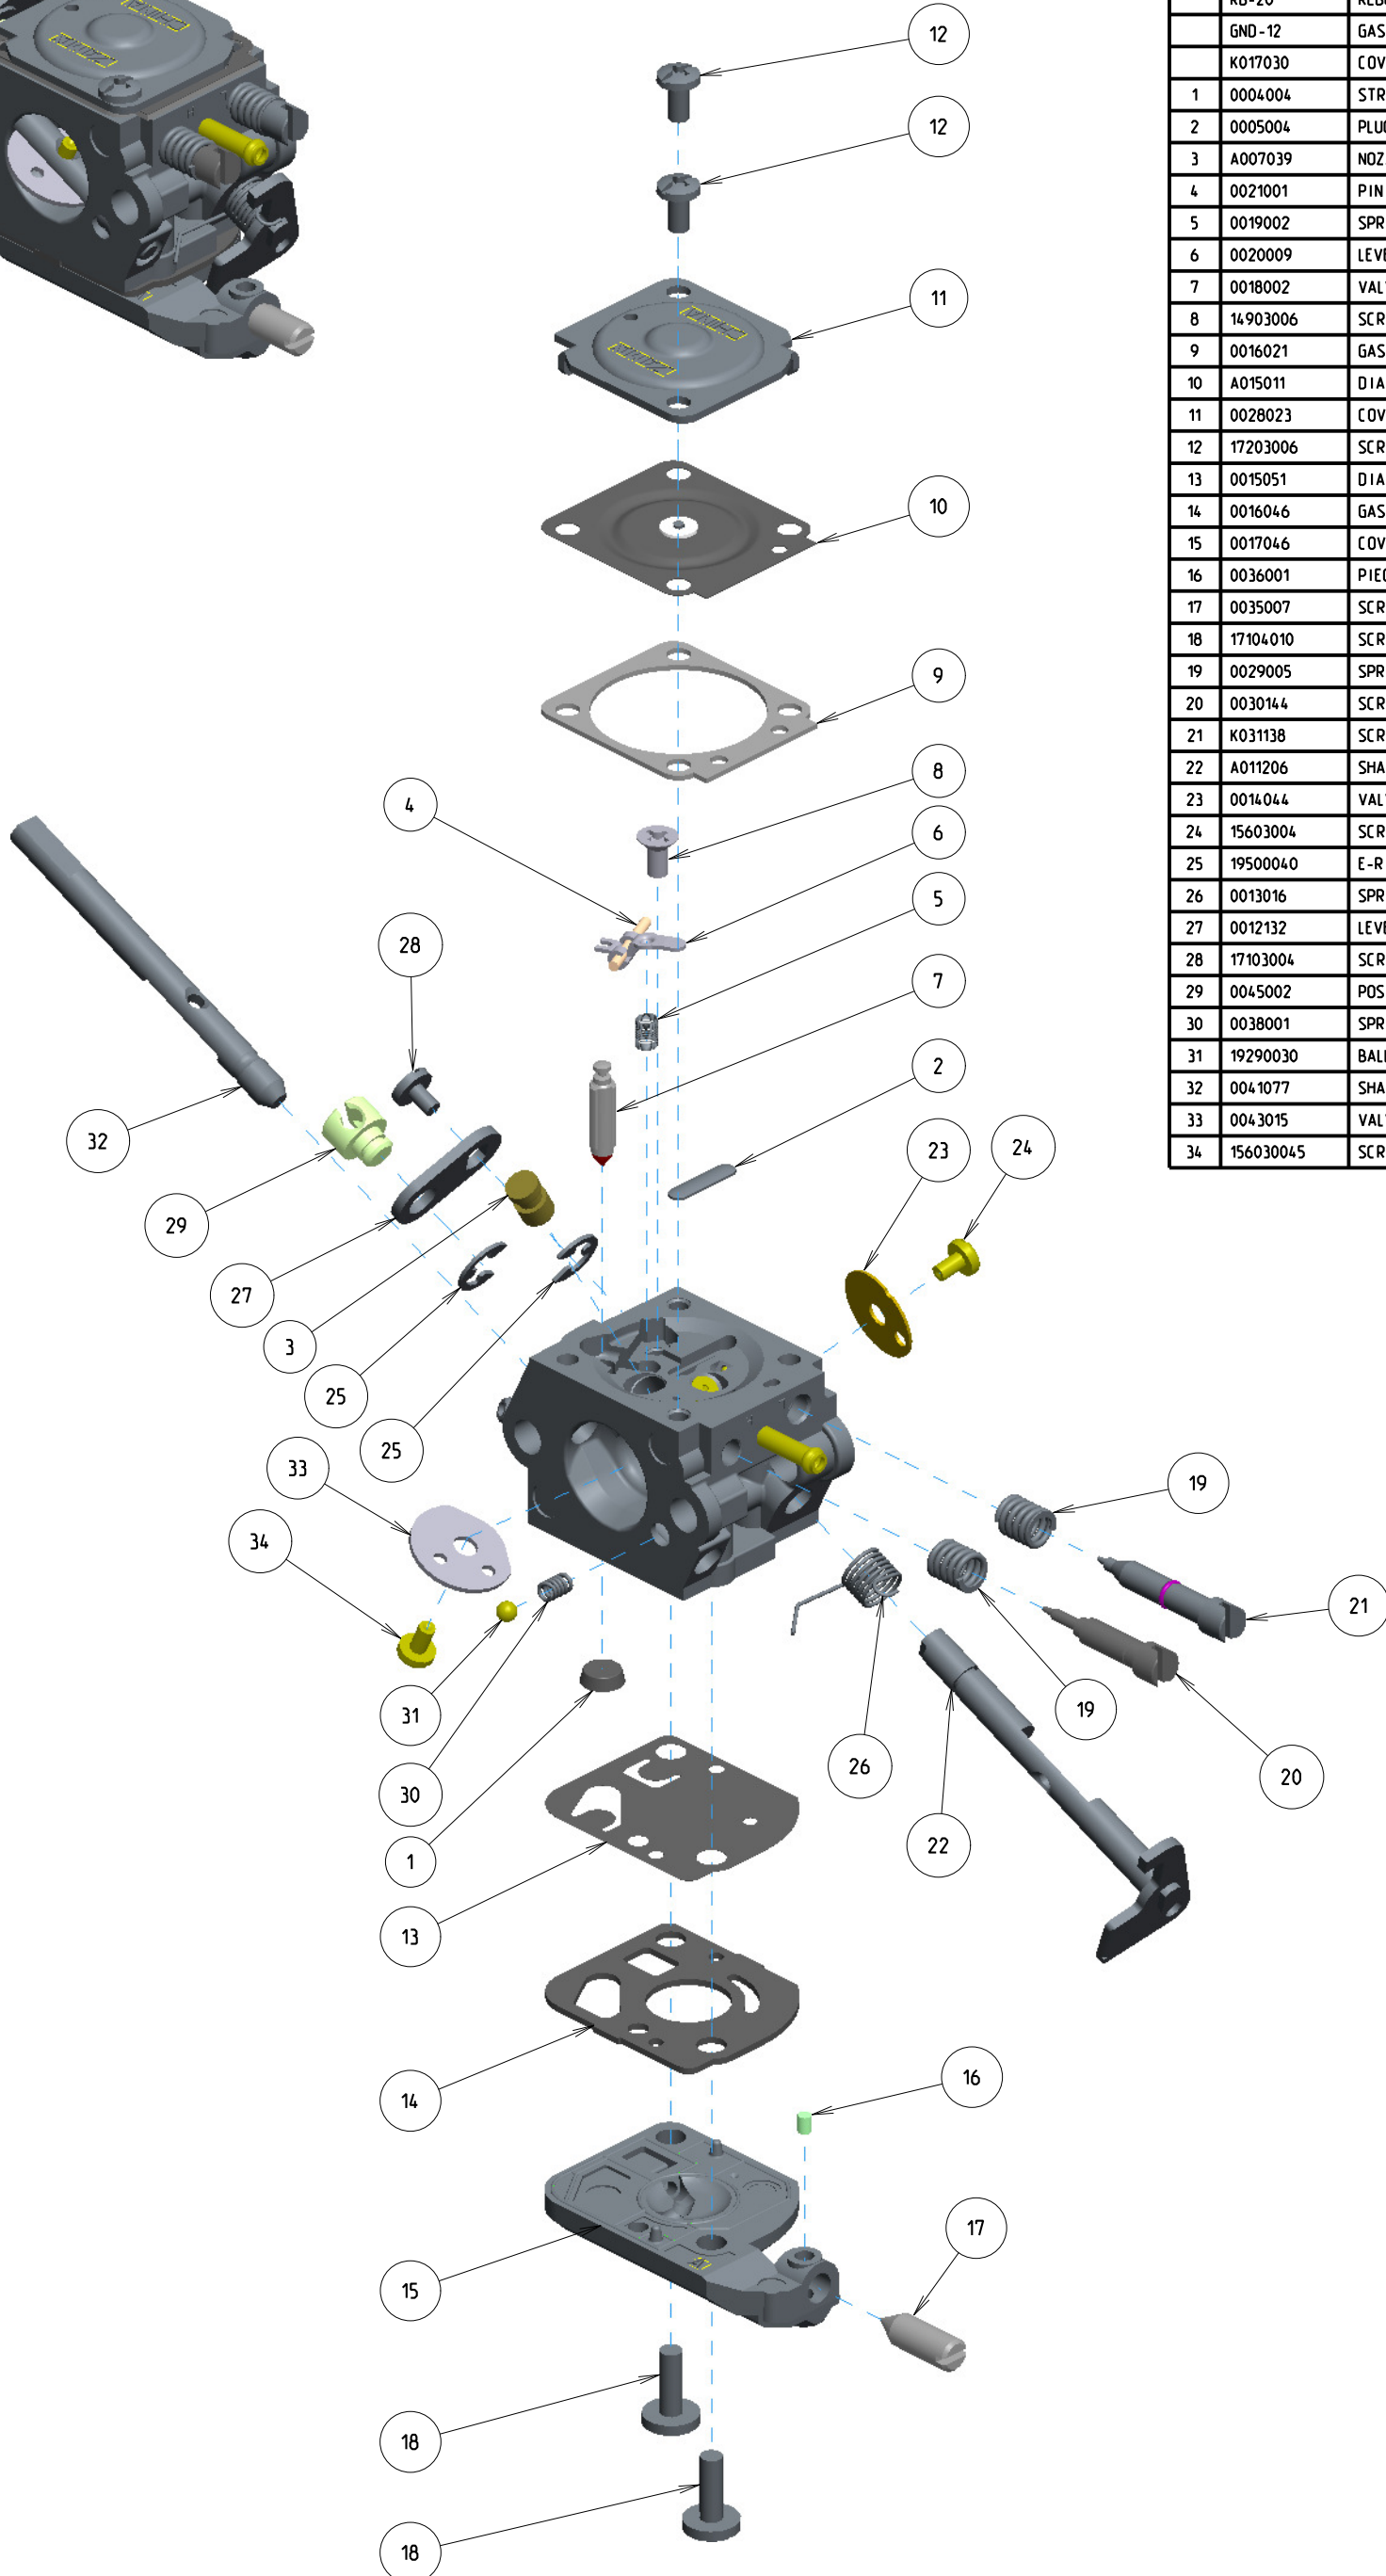

# C1U-DM4C

ITEM	ZAMA PART NR.	DESCRIPTION
	C1U-DM4C	CARBURETOR ASSEMBLY
	RB-20	REBUILD KIT (1,2,4,5,6,7,9,10,13,14)
	GND-12	GASKET & DIAPHRAGM KIT (9,10,13,14)
	K017030	COVER KIT, PUMP (15,16,17)
1	0004004	STRAINER
2	0005004	PLUG, WELCH
3	A007039	NOZZLE ASS'Y, CHECK VALVE
4	0021001	PIN
5	0019002	SPRING, METERING LEVER
6	0020009	LEVER, METERING
7	0018002	VALVE, INLET NEEDLE
8	14903006	SCREW
9	0016021	GASKET, METERING CHAMBER
10	A015011	DIAPHRAGM ASS'Y, METERING
11	0028023	COVER, METERING
12	17203006	SCREW (WITH SERRATION)
13	0015051	DIAPHRAGM, PUMP
14	0016046	GASKET, PUMP
15	0017046	COVER, PUMP
16	0036001	PIECE, FRICTION
17	0035007	SCREW, THROTTLE ADJUST (TAS)
18	17104010	SCREW
19	0029005	SPRING, ADJUST SCREW
20	0030144	SCREW, MAIN MIXTURE
21	K031138	SCREW KIT, IDLE MIXTURE
22	A011206	SHAFT ASS'Y THROTTLE
23	0014044	VALVE, THROTTLE
24	15603004	SCREW
25	19500040	E-RING
26	0013016	SPRING, THROTTLE RETURN
27	0012132	LEVER, THROTTLE
28	17103004	SCREW
29	0045002	POST
30	0038001	SPRING, FRICTION
31	19290030	BALL, STEEL
32	0041077	SHAFT, CHOKE
33	0043015	VALVE, CHOKE
34	156030045	SCREW