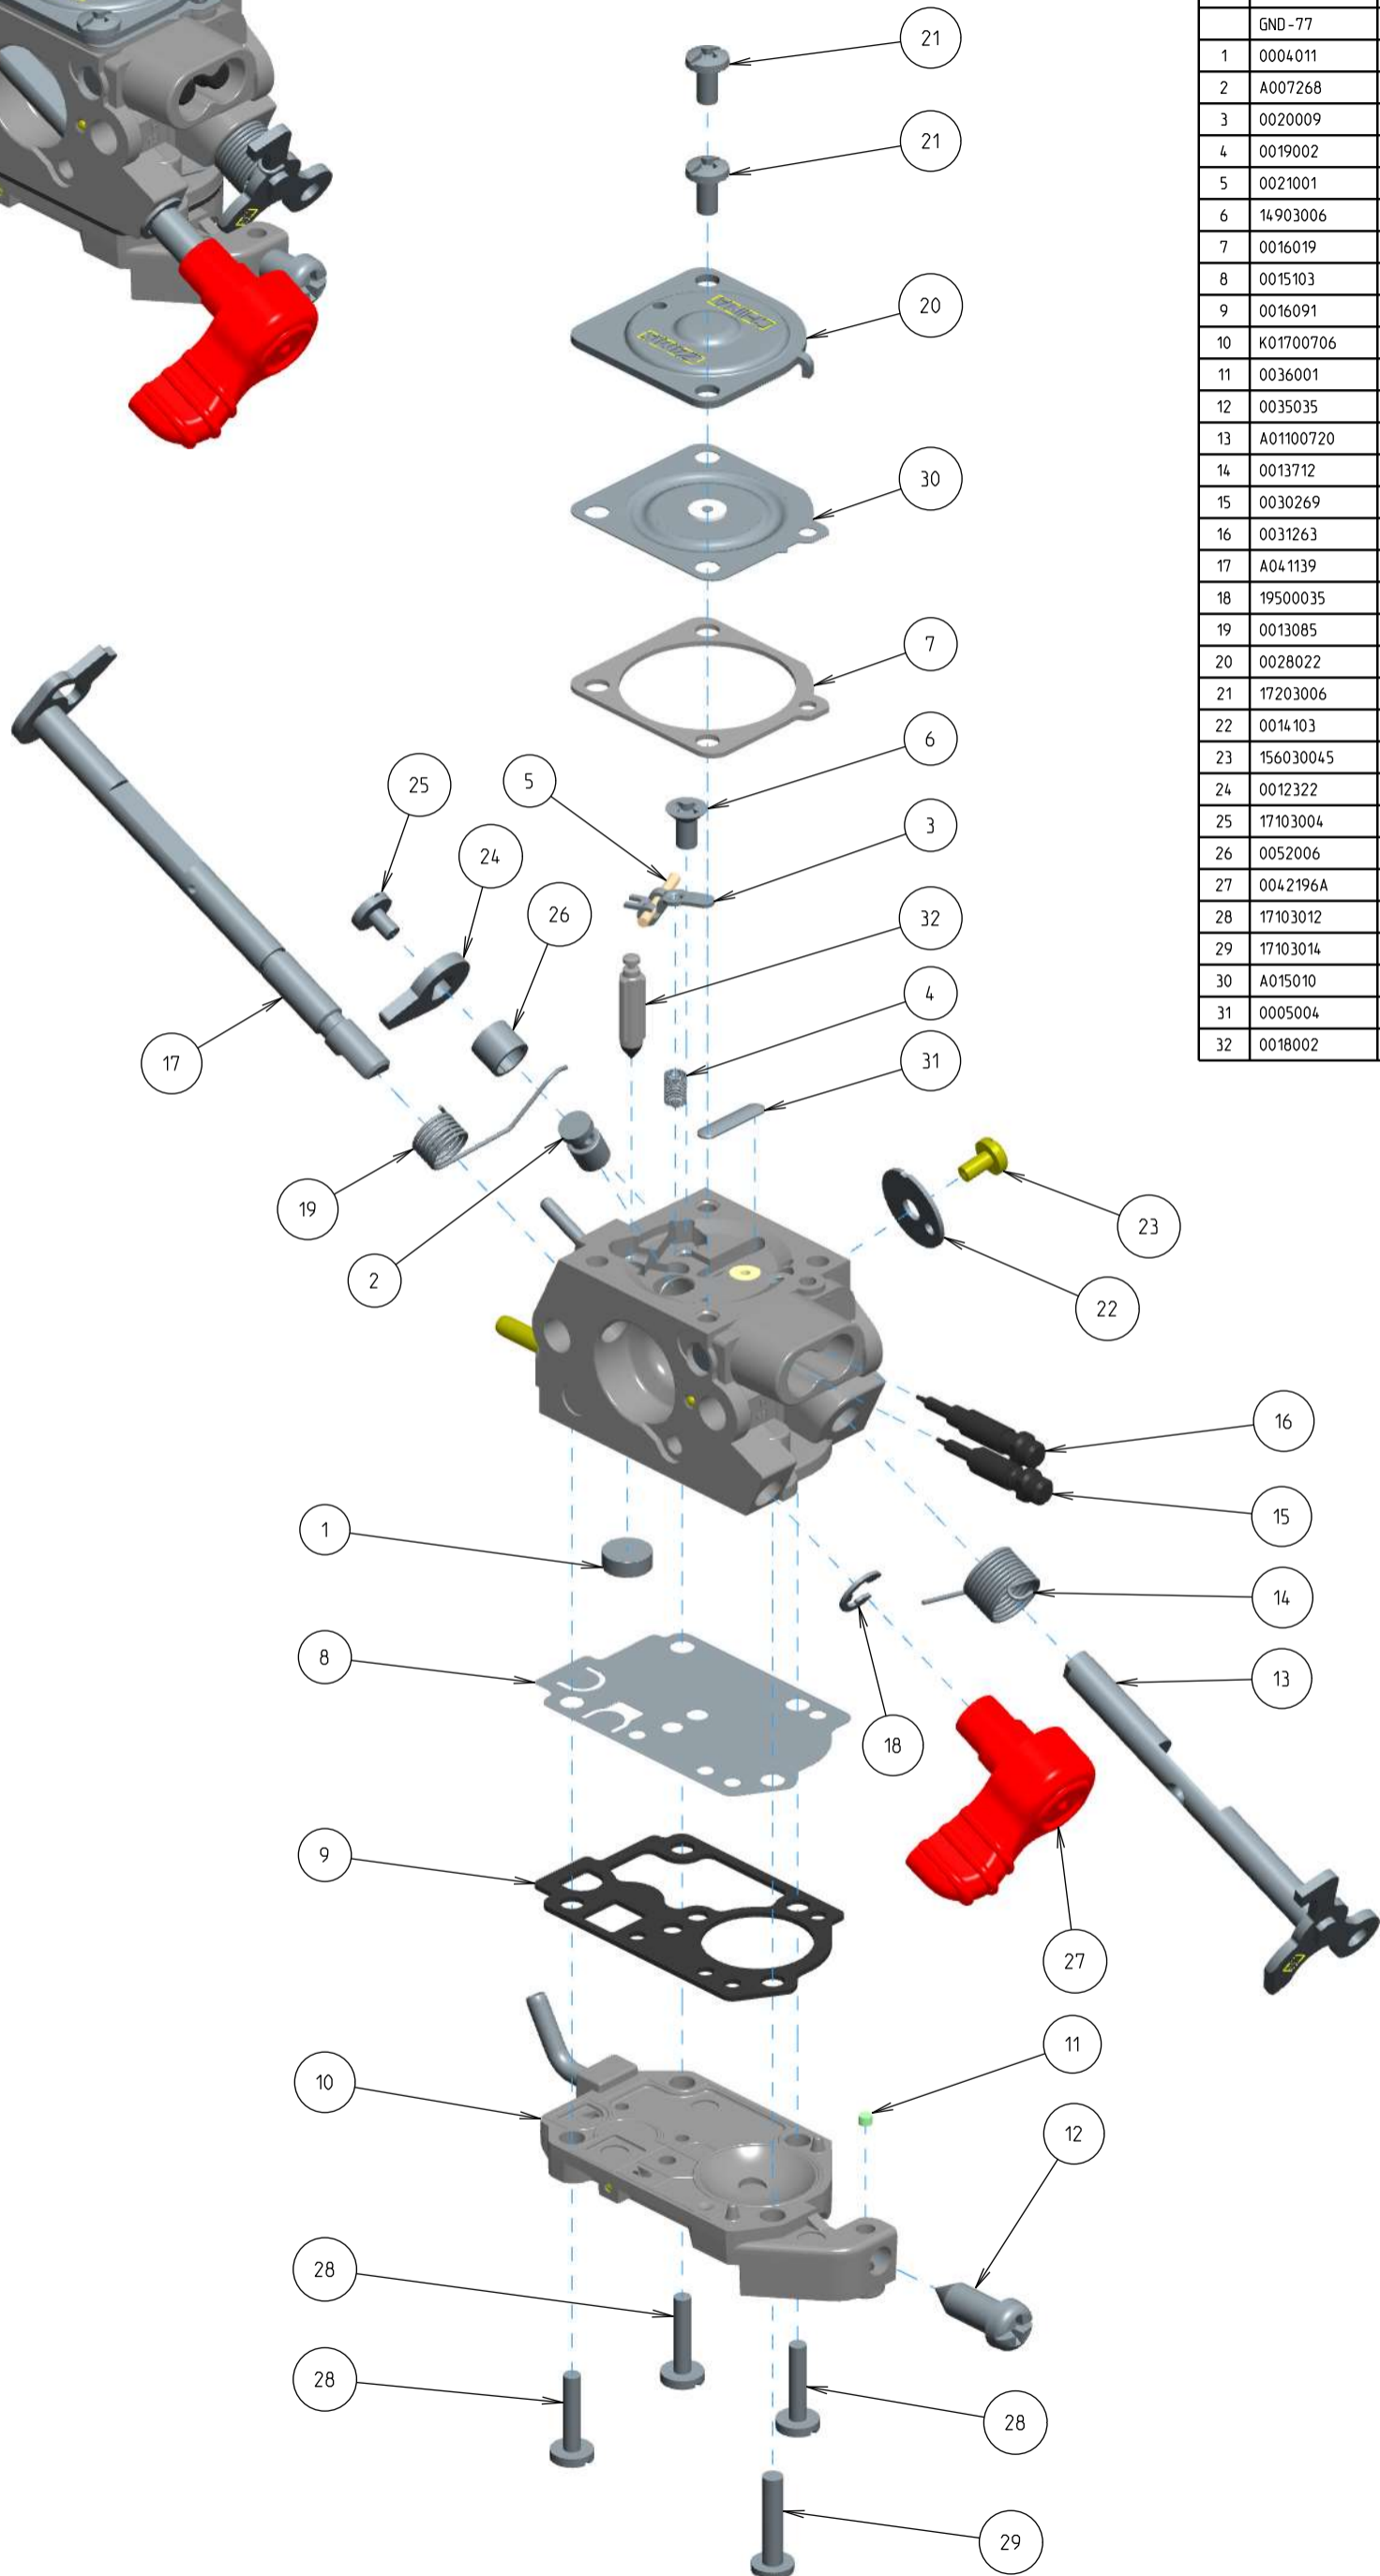

# C1U-220030A

ITEM	ZAMA PART NR.	DESCRIPTION
	C1U-220030A	CARBURETOR ASSEMBLY
	RB-156	REBUILD KIT (1.3.4.5.7.8.9.30.31.32)
	GND-77	GASKET & DIAPHRAGM KIT (7.8.9.30)
1	0004011	STRAINER
2	A007268	NOZZLE ASS'Y. CHECK VALVE
3	0020009	LEVER. METERING
4	0019002	SPRING. METERING LEVER
5	0021001	PIN
6	14903006	SCREW
7	0016019	GASKET.METERING CHAMBER
8	0015103	DIAPHRAGM. PUMP
9	0016091	GASKET. PUMP
10	K01700706	COVER KIT. PUMP
11	0036001	PIECE. FRICTION
12	0035035	SCREW. THROTTLE ADJUST
13	A01100720	SHAFT ASS'Y. THROTTLE
14	0013712	SPRING. THROTTLE RETURN
15	0030269	SCREW. MAIN MIXTURE
16	0031263	SCREW. IDLE MIXTURE
17	A04.1139	SHAFT ASS'Y. CHOKE
18	19500035	E-RING
19	0013085	SPRING. CHOKE RETURN
20	0028022	COVER. METERING
21	17203006	SCREW (WITH SERRATION)
22	0014.103	VALVE. THROTTLE
23	156030045	SCREW
24	0012322	LEVER. THROTTLE
25	17103004	SCREW
26	0052006	COLLAR
27	004.2196A	LEVER. CHOKE
28	17103012	SCREW
29	17103014	SCREW
30	A015010	DIAPHRAGM ASS'Y. METERING
31	0005004	PLUG. WELCH
32	0018002	VALVE. INLET NEEDLE