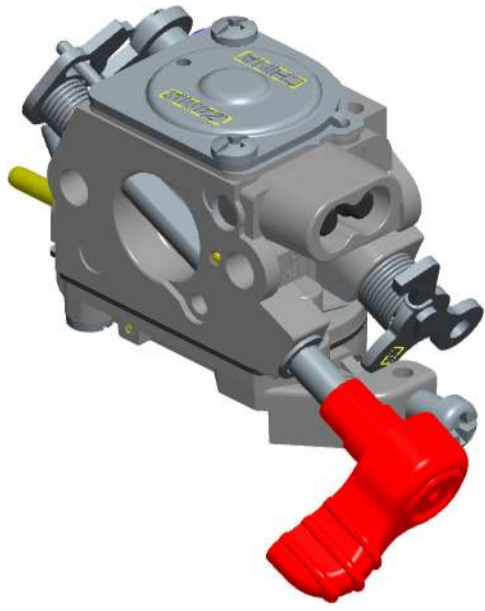

# C1U-220030A

ITEM	ZAMA PART NR.	DESCRIPTION
	C1U-220030A	CARBURETOR ASSEMBLY
	RB-156	REBUILD KIT (1.3.4.5.7.8.9.30.31.32)
	GND-77	GASKET & DIAPHRAGM KIT (7.8.9.30)
1	0004011	STRAINER
2	A007268	NOZZLE ASS'Y. CHECK VALVE
3	0020009	LEVER. METERING
4	0019002	SPRING. METERING LEVER
5	0021001	PIN
6	14903006	SCREW
7	0016019	GASKET.METERING CHAMBER
8	0015103	DIAPHRAGM. PUMP
9	0016091	GASKET. PUMP
10	K01700706	COVER KIT. PUMP
11	0036001	PIECE. FRICTION
12	0035035	SCREW. THROTTLE ADJUST
13	A01100720	SHAFT ASS'Y. THROTTLE
14	0013712	SPRING. THROTTLE RETURN
15	0030269	SCREW. MAIN MIXTURE
16	0031263	SCREW. IDLE MIXTURE
17	A04.1139	SHAFT ASS'Y. CHOKE
18	19500035	E-RING
19	0013085	SPRING. CHOKE RETURN
20	0028022	COVER. METERING
21	17203006	SCREW (WITH SERRATION)
22	0014.103	VALVE. THROTTLE
23	156030045	SCREW
24	0012322	LEVER. THROTTLE
25	17103004	SCREW
26	0052006	COLLAR
27	004.2196A	LEVER. CHOKE
28	17103012	SCREW
29	17103014	SCREW
30	A015010	DIAPHRAGM ASS'Y. METERING
31	0005004	PLUG. WELCH
32	0018002	VALVE. INLET NEEDLE