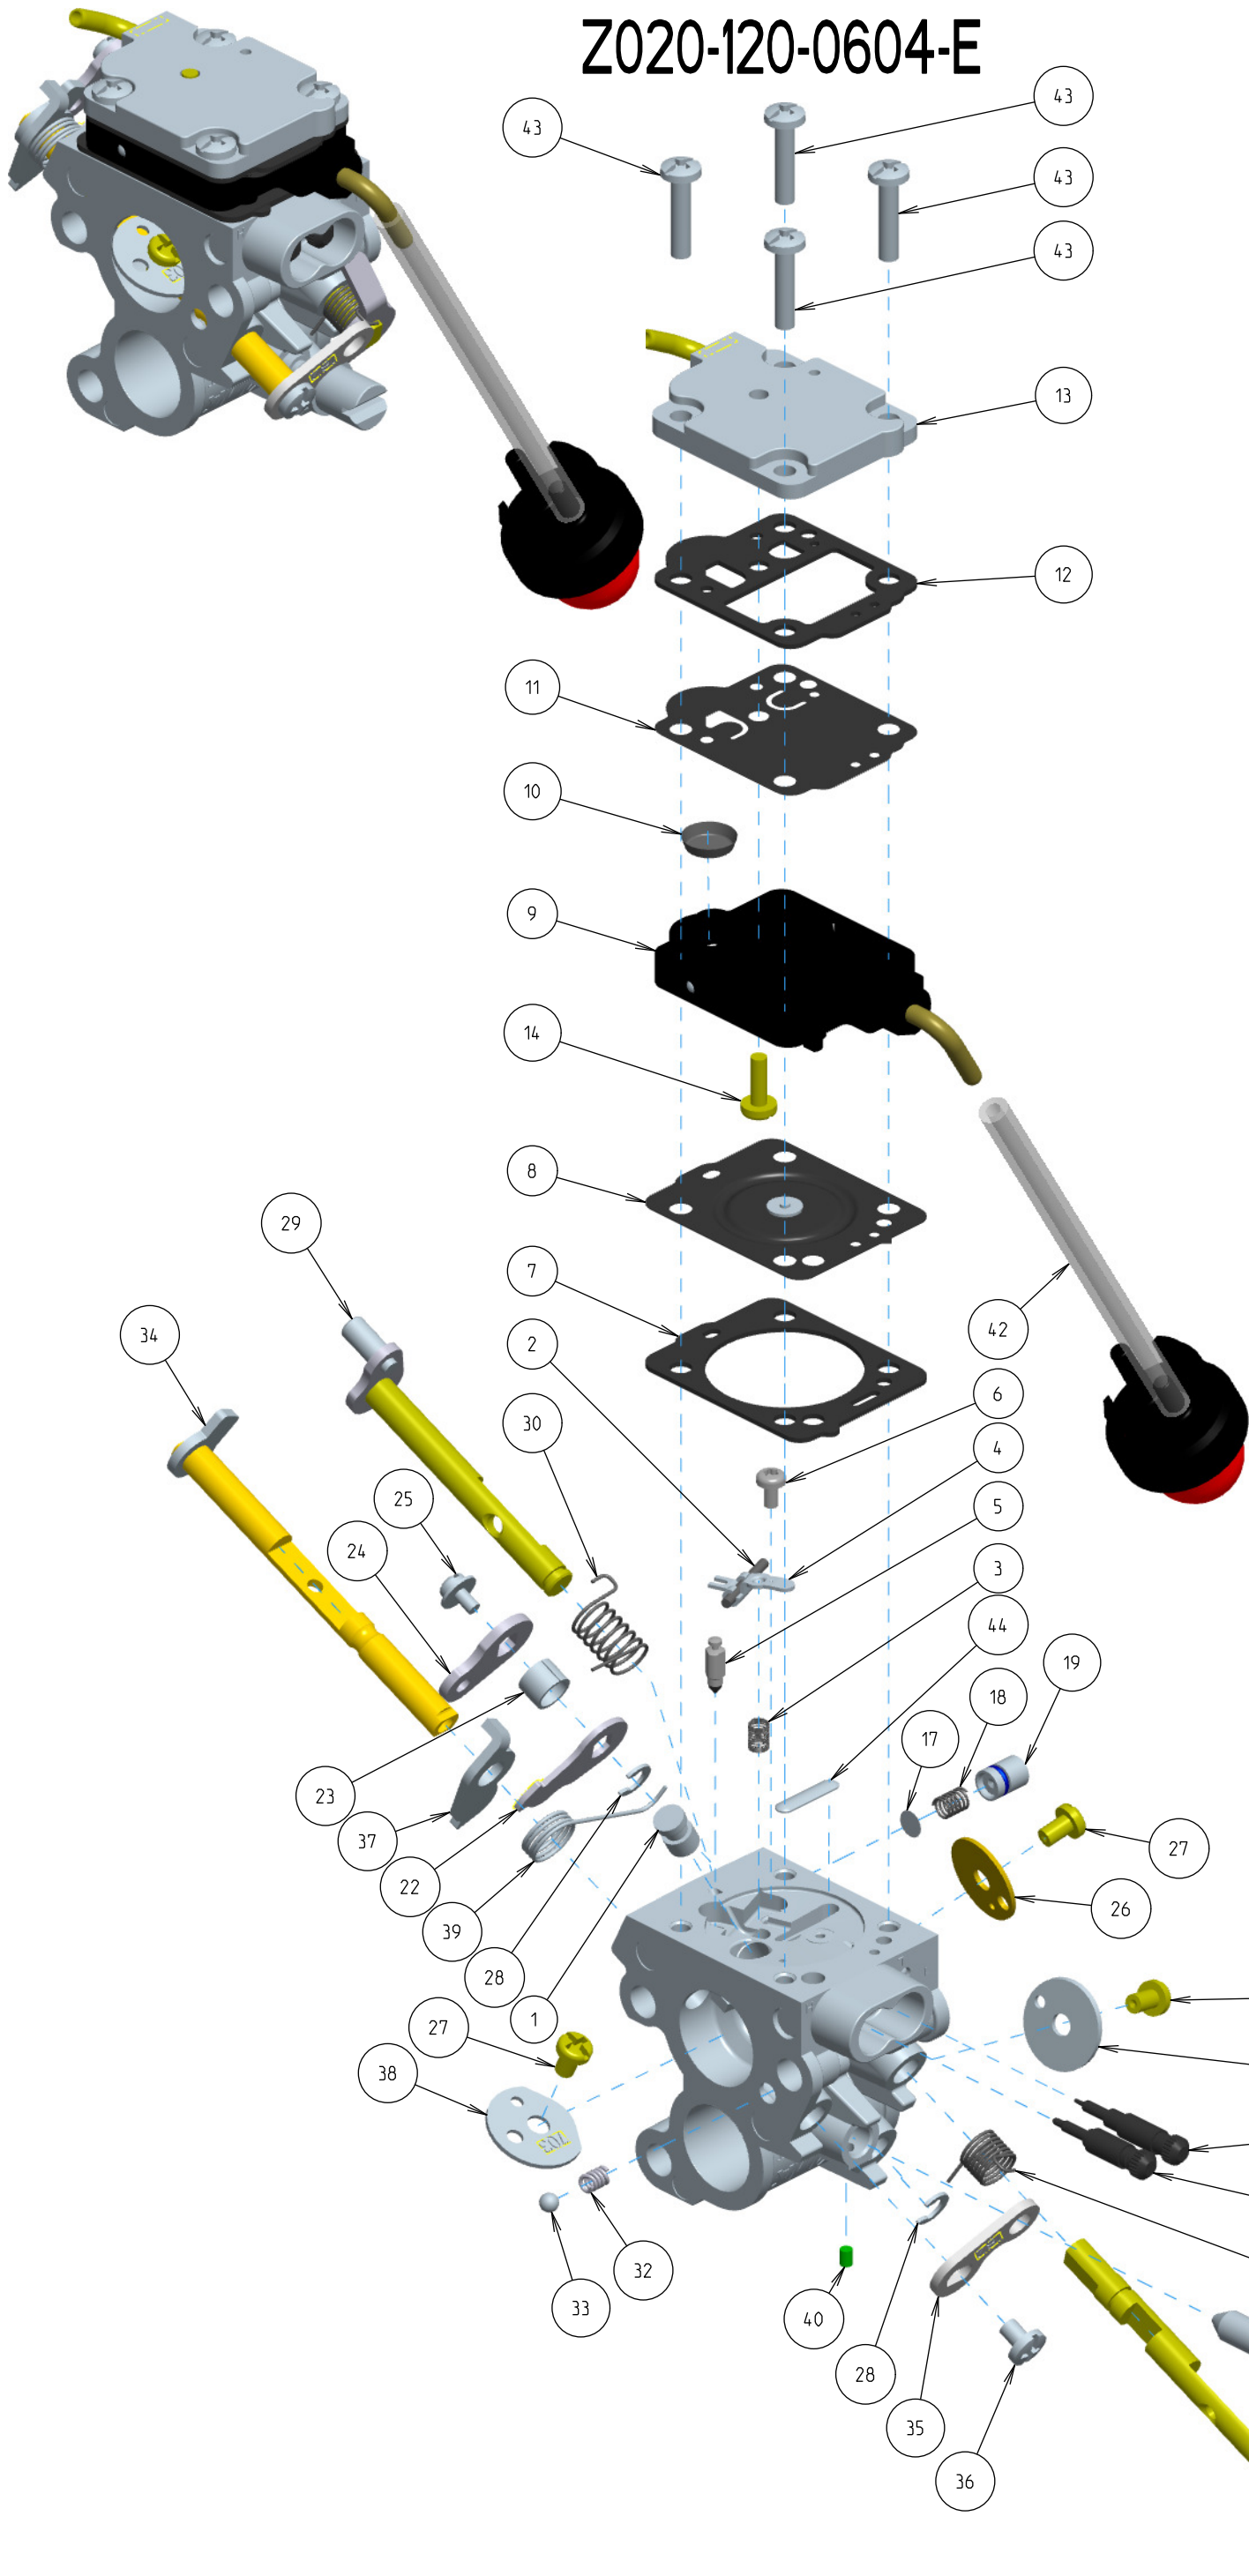

# Z020-120-0604-E

ITEM	ZAMA PART NR.	DESCRIPTION
	Z020-120-0604-E	CARBURETOR ASSEMBLY
	Z000 001 K035	REBUILD KIT (2,3,4,5,7,8,11,12,43,44)
	Z000 003 K023	GASKET & DIAPHRAGM KIT (7,8,11,12)
1	A00700711	NOZZLE ASS'Y, CHECK VALVE
2	Z000 021 Z006	Pin
3	Z000 019 Z000	Metering spring
4	Z000 020 Z002	Metering Lever
5	Z000 018 Z001	Inlet needle
6	Z000 610 Z002	Pan head screw
7	Z000 016 Z009	Metering gasket
8	Z000 015 A018	Metering diaphragm assy
9	Z000 049 A001	Pump body assy
10	0004035	STRAINER
11	0015110	DIAPHRAGM, PUMP
12	0016096	GASKET, PUMP
13	A017050	PUMP COVER ASS'Y
14	16103008	SCREW
15	0030209	SCREW, MAIN MIXTURE
16	0031213	SCREW, IDLE MIXTURE
17	Z000 004 Z003	Strainer
18	Z000 054 Z051	Spring
19	K05300702	PLUNGER KIT
20	A011250	SHAFT ASS'Y, THROTTLE
21	0013119	SPRING, THROTTLE RETURN
22	0012296	LEVER, THROTTLE
23	Z000 052 Z003	Collar
24	0012277	LEVER, THROTTLE
25	17502604	SCREW
26	0014142	VALVE, THROTTLE
27	Z000 510 Z000	Valve screw
28	Z000 950 Z003	E-ring
29	A01100719	SHAFT ASS'Y, AIR HEAD
30	0013118	SPRING, AIR HEAD
31	Z000 014 Z004	Throttle valve
32	Z000 038 Z001	Friction Spring
33	Z000 928 Z003	Stainless plug ball
34	A041124	SHAFT ASS'Y, CHOKE
35	0042182	LEVER, CHOKE
36	Z000 710 Z008	Binding head screw
37	0042173	LEVER, CHOKE
38	Z04300703	VALVE, CHOKE
39	Z01300714	SPRING, CHOKE RETURN
40	Z000 036 Z001	Friction piece
41	Z000 035 Z046	Idle speed screw
42	Z000 056 K003	Base primer kit
43	16103014	SCREW
44	0005004	PLUG, WELCH