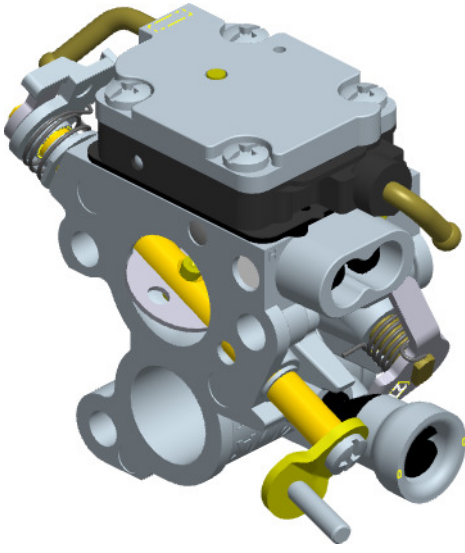

# Z014-120-0601-E

ITEM	ZAMA PART NR.	DESCRIPTION
	Z014-120-0601-E	CARBURETOR ASSEMBLY
	Z000 001 K035	REBUILD KIT (3,4,5,6,8,9,11,12,13,39)
	Z000 003 K023	GASKET & DIAPHRAGM KIT (8,9,12,13)
1	A007254	NOZZLE ASS'Y. CHECK VALVE
2	Z000 005 Z013	Plug
3	Z000 020 Z002	Metering Lever
4	Z000 021 Z006	Pin
5	Z000 018 Z001	Inlet needle
6	Z000 019 Z000	Metering spring
7	Z000 610 Z002	Pan head screw
8	Z000 016 Z009	Metering gasket
9	Z000 015 A018	Metering diaphragm assy
10	Z000 049 A002	Pump body assy
11	0004035	STRAINER
12	0015110	DIAPHRAGM. PUMP
13	0016096	GASKET. PUMP
14	A017051	PUMP COVER ASS'Y
15	16103008	SCREW
16	A011270	SHAFT ASS'Y. THROTTLE
17	Z014 012 Z001	Throttle lever
18	Z000 710 Z008	Binding head screw
19	A011271	SHAFT ASS'Y. AIR HEAD
20	A041134	SHAFT ASS'Y. CHOKE
21	0042183	LEVER. CHOKE
22	A042030	LEVER. CHOKE ASS'Y
23	Z000 950 Z003	E-ring
24	Z000 035 Z046	Idle speed screw
25	0043074	VALVE. CHOKE
26	Z000 510 Z000	Valve screw
27	Z000 014 Z004	Throttle valve
28	0014043	VALVE. THROTTLE
29	Z000 510 Z002	Valve screw
30	Z000 030 Z128	High speed screw
31	Z000 031 Z159	Low speed screw
32	Z000 036 Z001	Friction piece
33	0013137	SPRING. THROTTLE RETURN
34	0013139	SPRING. AIR THROTTLE RETURN
35	0052020	COLLAR
36	0013138	SPRING. CHOKE RETURN
37	0051034	BOOT
38	16103014	SCREW
39	0005004	PLUG. WELCH