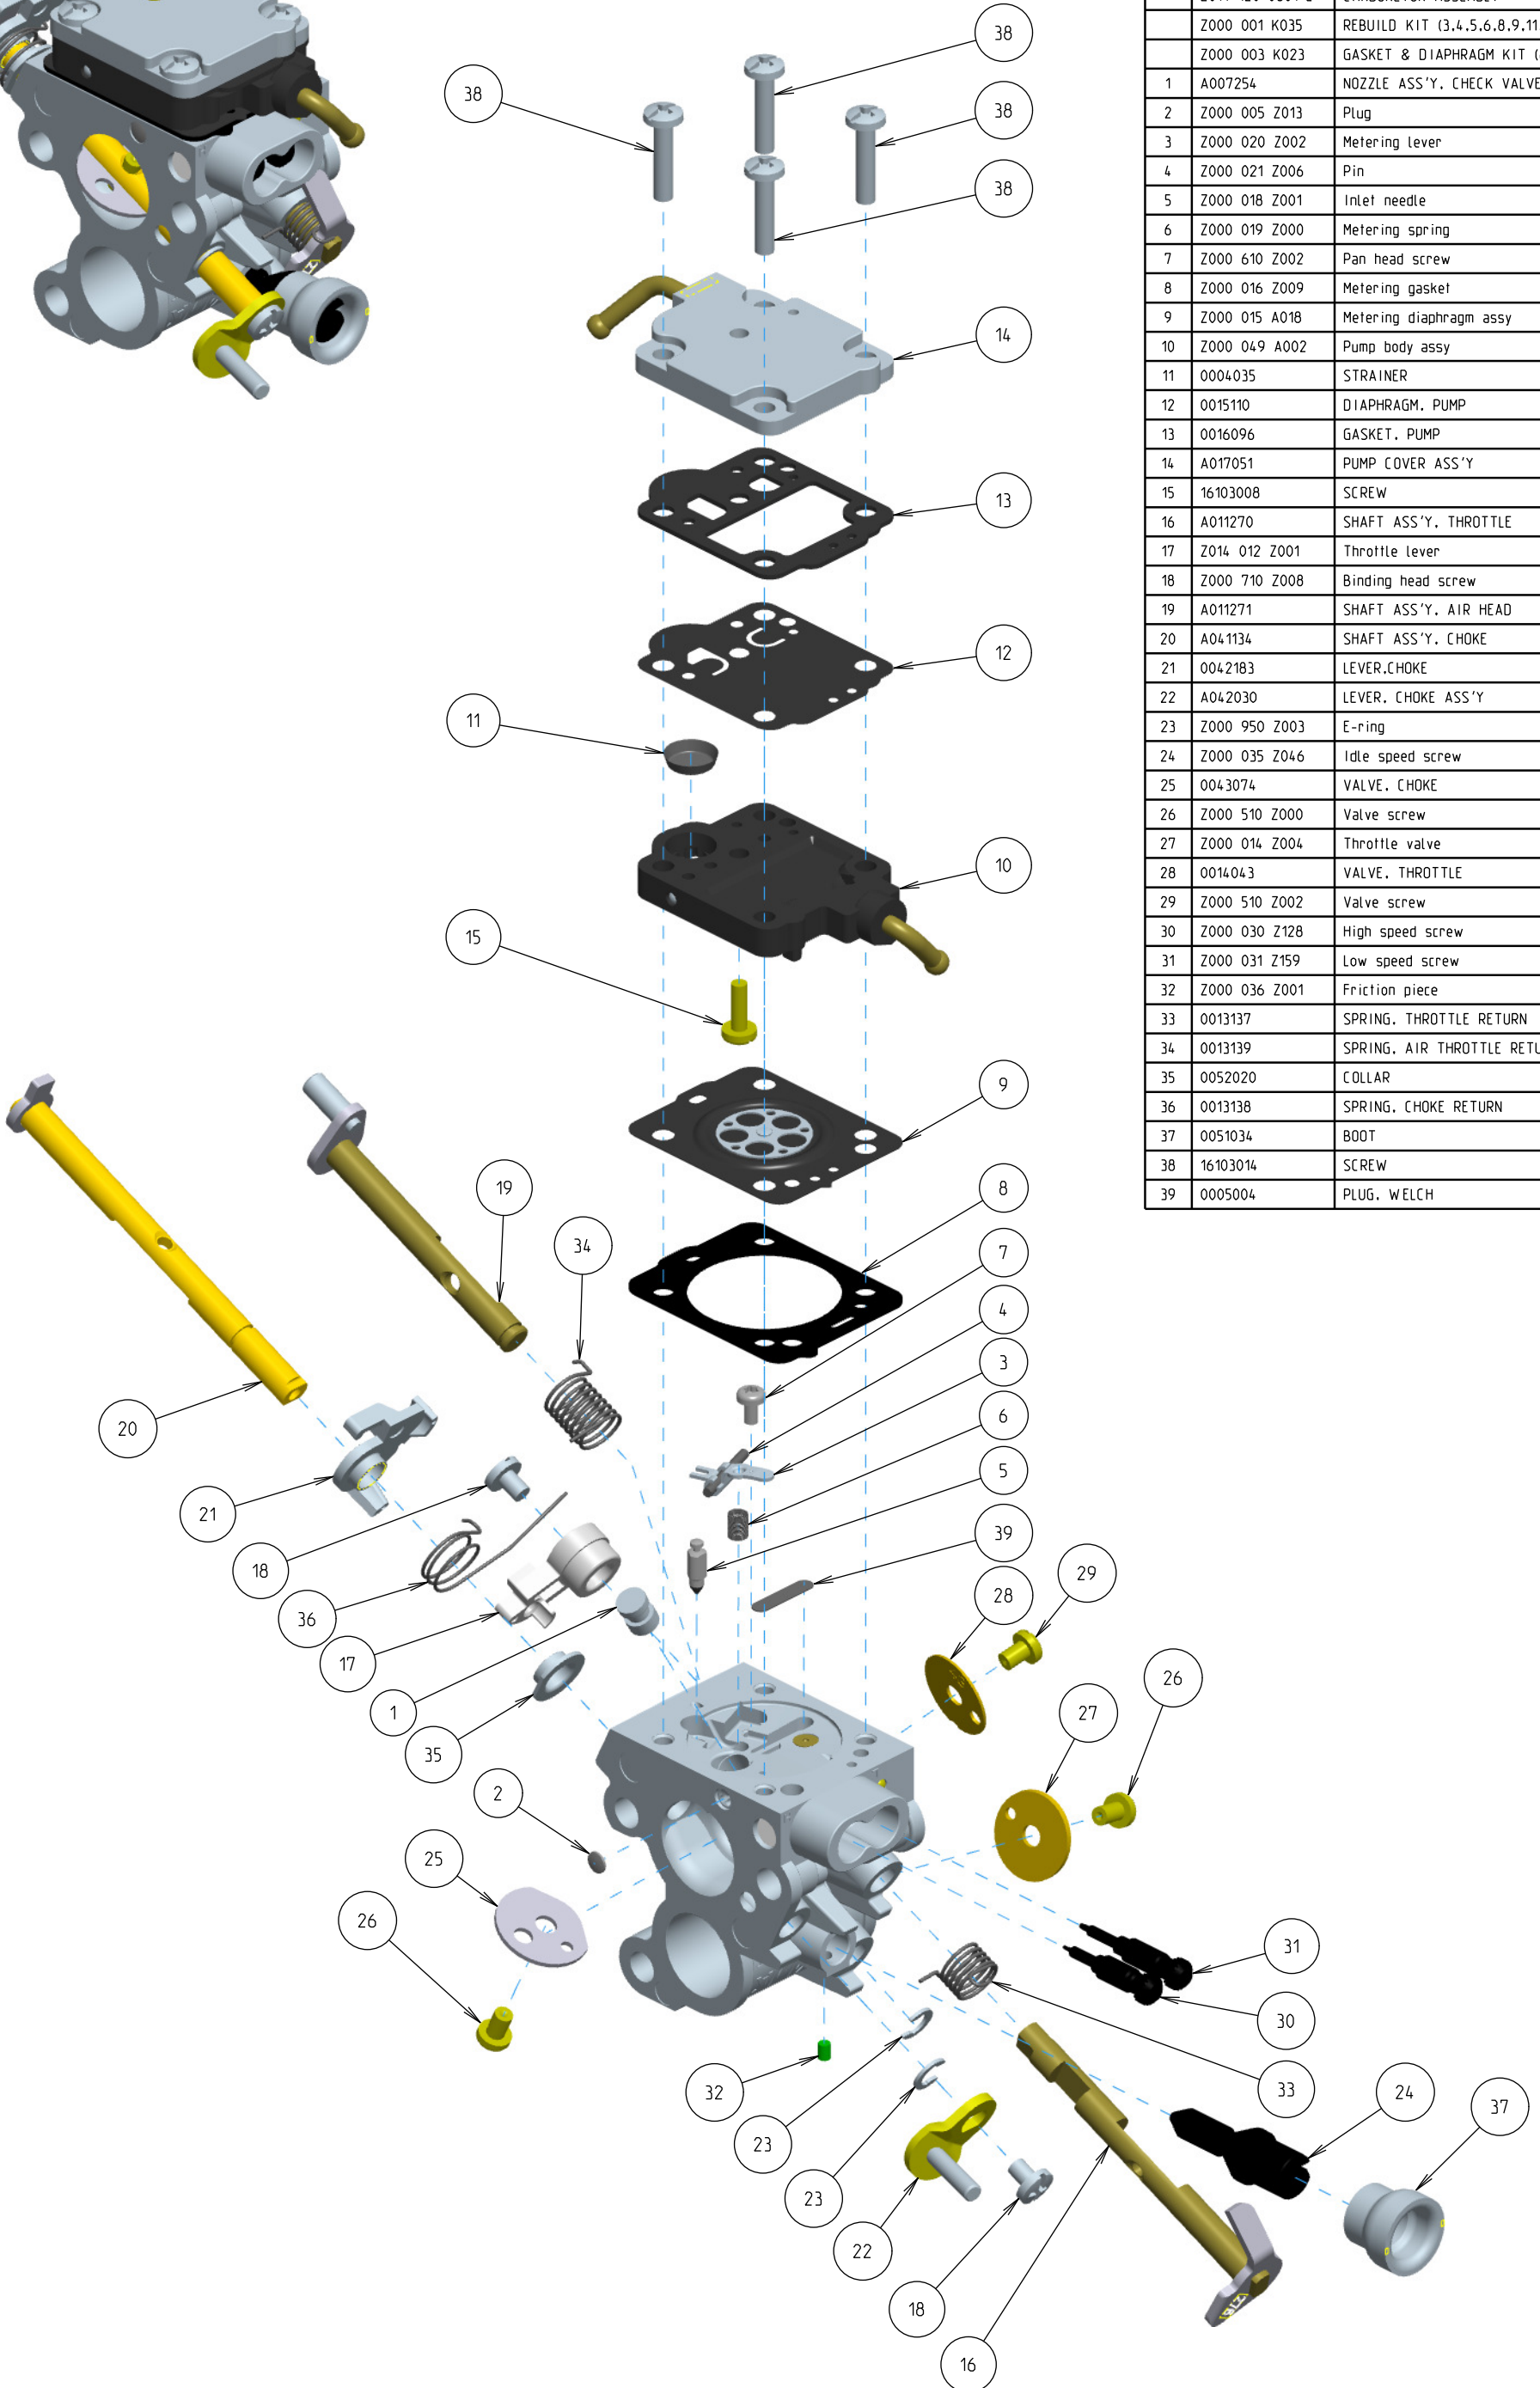

# Z014-120-0601-E

ITEM	ZAMA PART NR.	DESCRIPTION
	Z014-120-0601-E	CARBURETOR ASSEMBLY
	Z000 001 K035	REBUILD KIT (3,4,5,6,8,9,11,12,13,39)
	Z000 003 K023	GASKET & DIAPHRAGM KIT (8,9,12,13)
1	A007254	NOZZLE ASS'Y. CHECK VALVE
2	Z000 005 Z013	Plug
3	Z000 020 Z002	Metering Lever
4	Z000 021 Z006	Pin
5	Z000 018 Z001	Inlet needle
6	Z000 019 Z000	Metering spring
7	Z000 610 Z002	Pan head screw
8	Z000 016 Z009	Metering gasket
9	Z000 015 A018	Metering diaphragm assy
10	Z000 049 A002	Pump body assy
11	0004035	STRAINER
12	0015110	DIAPHRAGM. PUMP
13	0016096	GASKET. PUMP
14	A017051	PUMP COVER ASS'Y
15	16103008	SCREW
16	A011270	SHAFT ASS'Y. THROTTLE
17	Z014 012 Z001	Throttle lever
18	Z000 710 Z008	Binding head screw
19	A011271	SHAFT ASS'Y. AIR HEAD
20	A041134	SHAFT ASS'Y. CHOKE
21	0042183	LEVER. CHOKE
22	A042030	LEVER. CHOKE ASS'Y
23	Z000 950 Z003	E-ring
24	Z000 035 Z046	Idle speed screw
25	0043074	VALVE. CHOKE
26	Z000 510 Z000	Valve screw
27	Z000 014 Z004	Throttle valve
28	0014043	VALVE. THROTTLE
29	Z000 510 Z002	Valve screw
30	Z000 030 Z128	High speed screw
31	Z000 031 Z159	Low speed screw
32	Z000 036 Z001	Friction piece
33	0013137	SPRING. THROTTLE RETURN
34	0013139	SPRING. AIR THROTTLE RETURN
35	0052020	COLLAR
36	0013138	SPRING. CHOKE RETURN
37	0051034	BOOT
38	16103014	SCREW
39	0005004	PLUG. WELCH