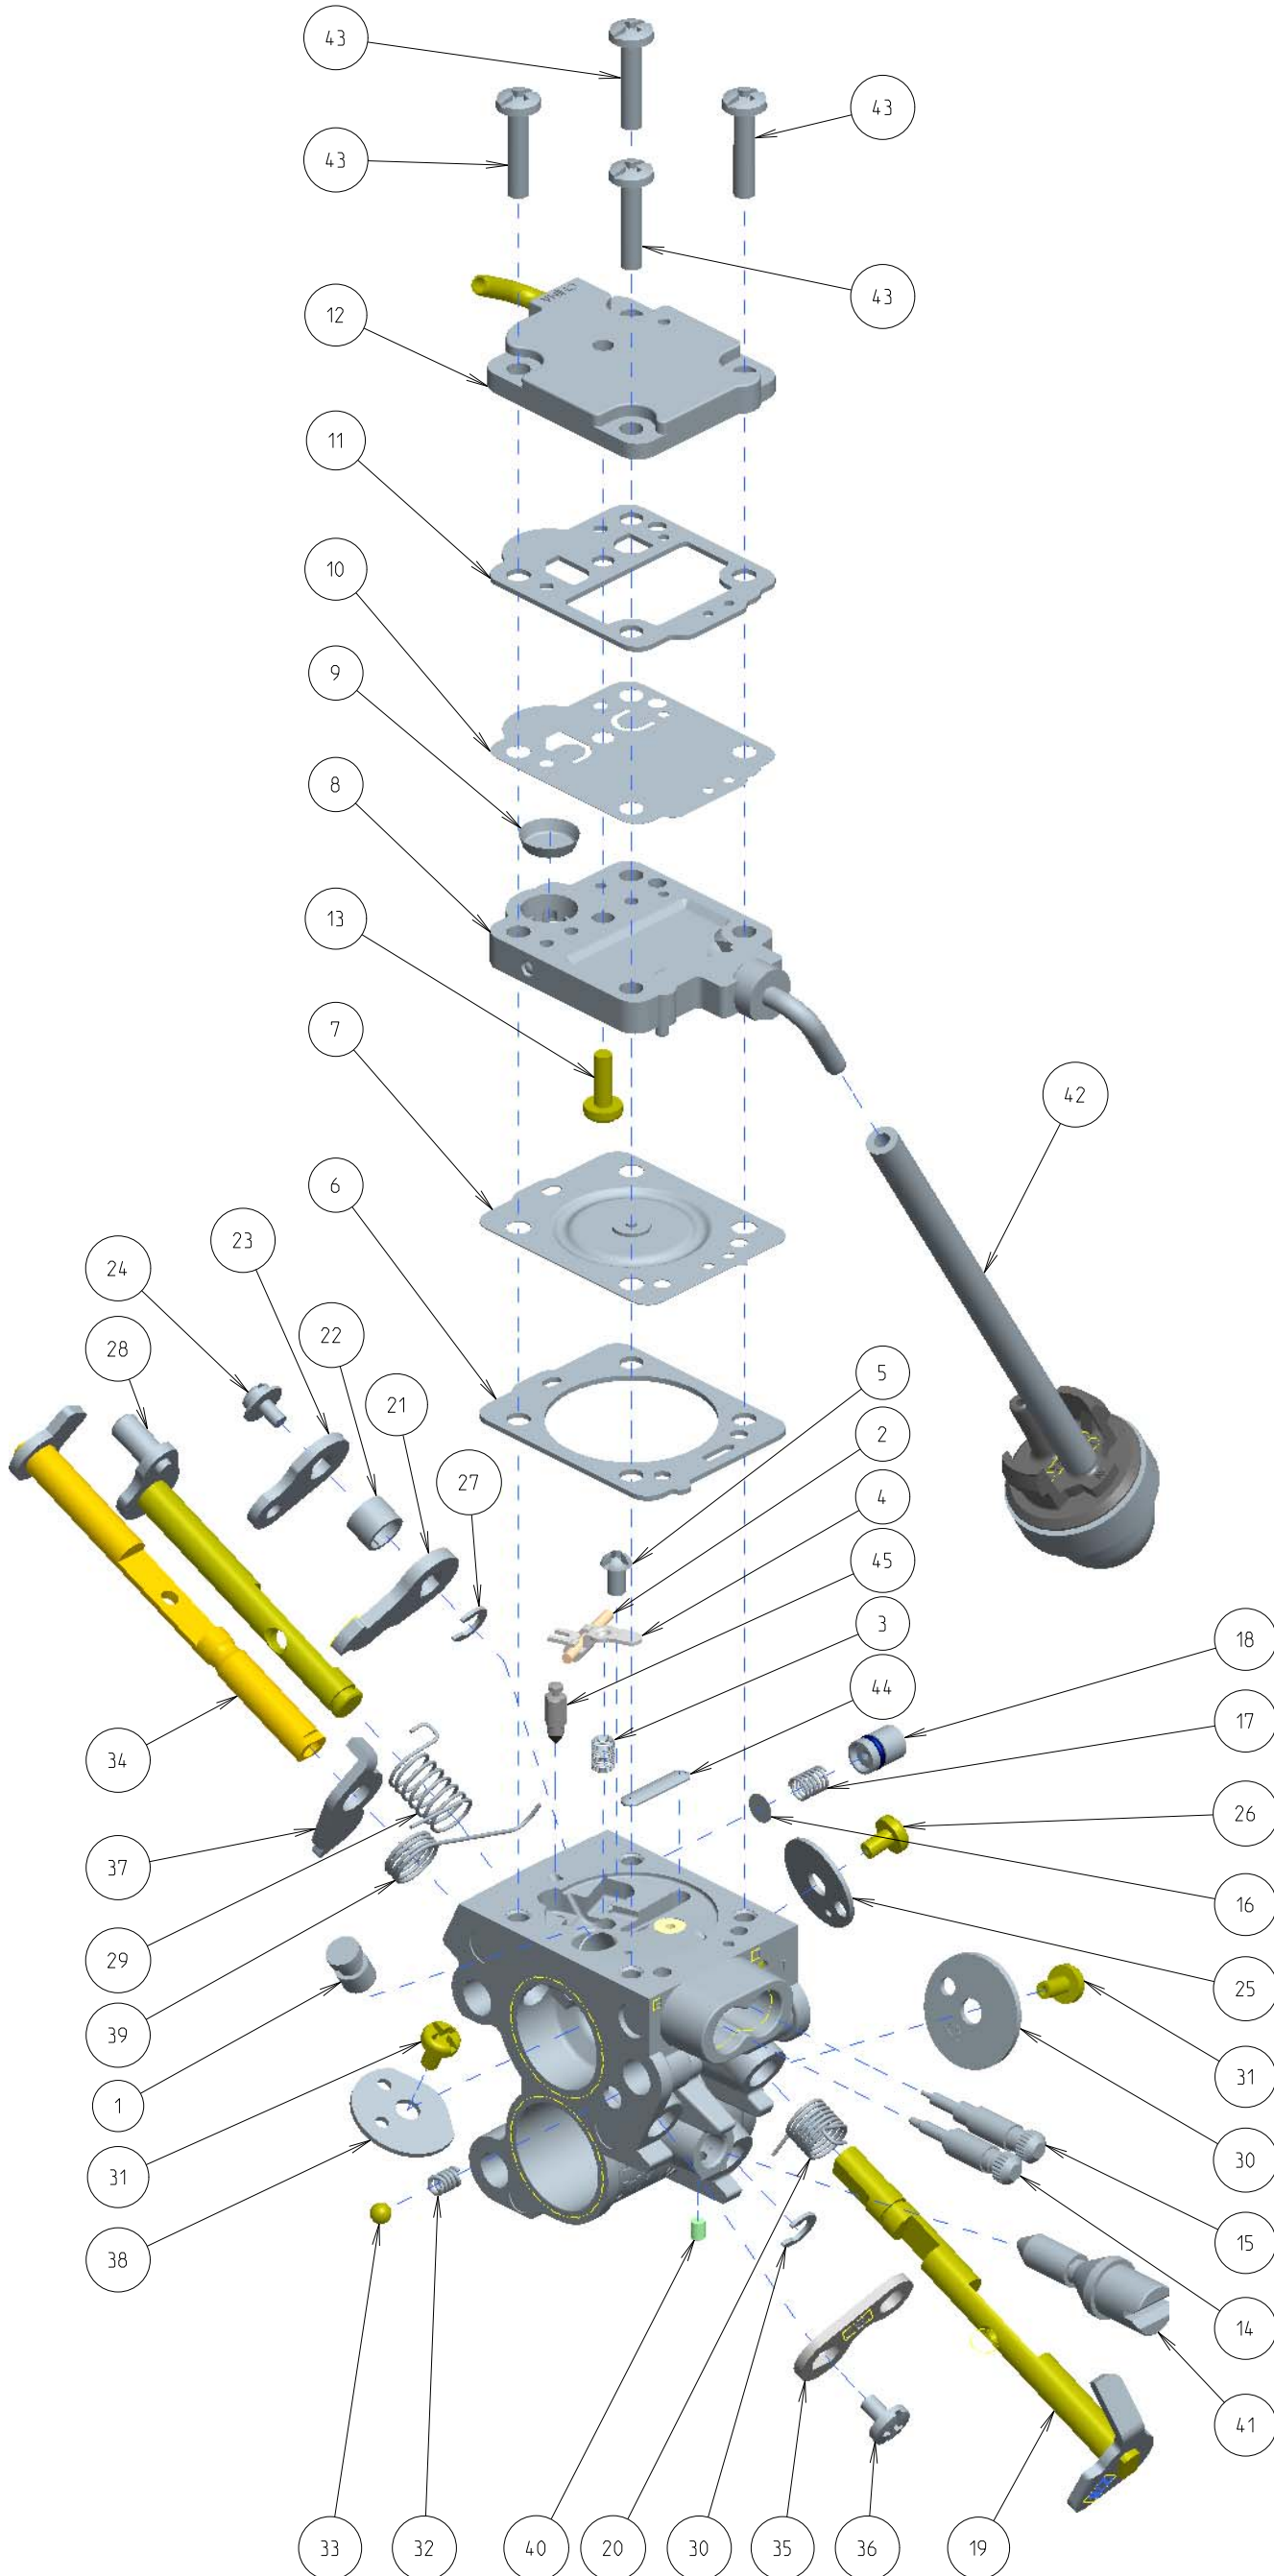

# C1T-W33C

ITEM	ZAMA PART NR.	DESCRIPTION
	C1T-W33C	CARBURETOR ASSEMBLY
	RB-149	REBUILD KIT (2,3,4,6,7,9,10,11,44,45)
	GND-83	GASKET & DIAPHRAGM KIT (6,7,10,11)
1	A007188	NOZZLE ASS'Y, CHECK VALVE
2	0021001	PIN
3	0019012	SPRING, METERING LEVER
4	0020012	LEVER, METERING
5	170025045	SCREW
6	0016097	GASKET, METERING
7	A015058	DIAPHRAGM ASS'Y, METERING
8	A049033	PUMP BODY ASS'Y
9	0004035	STRAINER
10	0015110	DIAPHRAGM, PUMP
11	0016096	GASKET, PUMP
12	A017050	PUMP COVER ASS'Y
13	16103008	SCREW
14	0030209	SCREW, MAIN MIXTURE
15	0031213	SCREW, IDLE MIXTURE
16	0004002	STRAINER
17	0054065	SPRING, PLUNGER RETURN
18	K053031	PLUNGER KIT
19	A011250	SHAFT ASS'Y, THROTTLE
20	0013119	SPRING, THROTTLE RETURN
21	0012296	LEVER, THROTTLE
22	0052001	COLLAR
23	0012277	LEVER, THROTTLE
24	17502604	SCREW
25	0014142	VALVE, THROTTLE
26	15603004	SCREW
27	19510040	E-RING
28	A011251	SHAFT ASS'Y, AIR HEAD
29	0013118	SPRING, AIR HEAD
30	0014040	VALVE, THROTTLE
31	156030045	SCREW
32	0038001	SPRING, FRICTION
33	19290030	BALL, STEEL
34	A041124	SHAFT ASS'Y, CHOKE
35	0042182	LEVER, CHOKE
36	17103004	SCREW
37	0042173	LEVER, CHOKE
38	0043015	VALVE, CHOKE
39	0013120	SPRING, CHOKE RETURN
40	0036001	PIECE, FRICTION
41	0035072	SCREW, THROTTLE ADJUST
42	K056045	PRIMER KIT, EXTERNAL
43	16103014	SCREW
44	0005004	PLUG, WELCH
45	0018004	VALVE, INLET NEEDLE