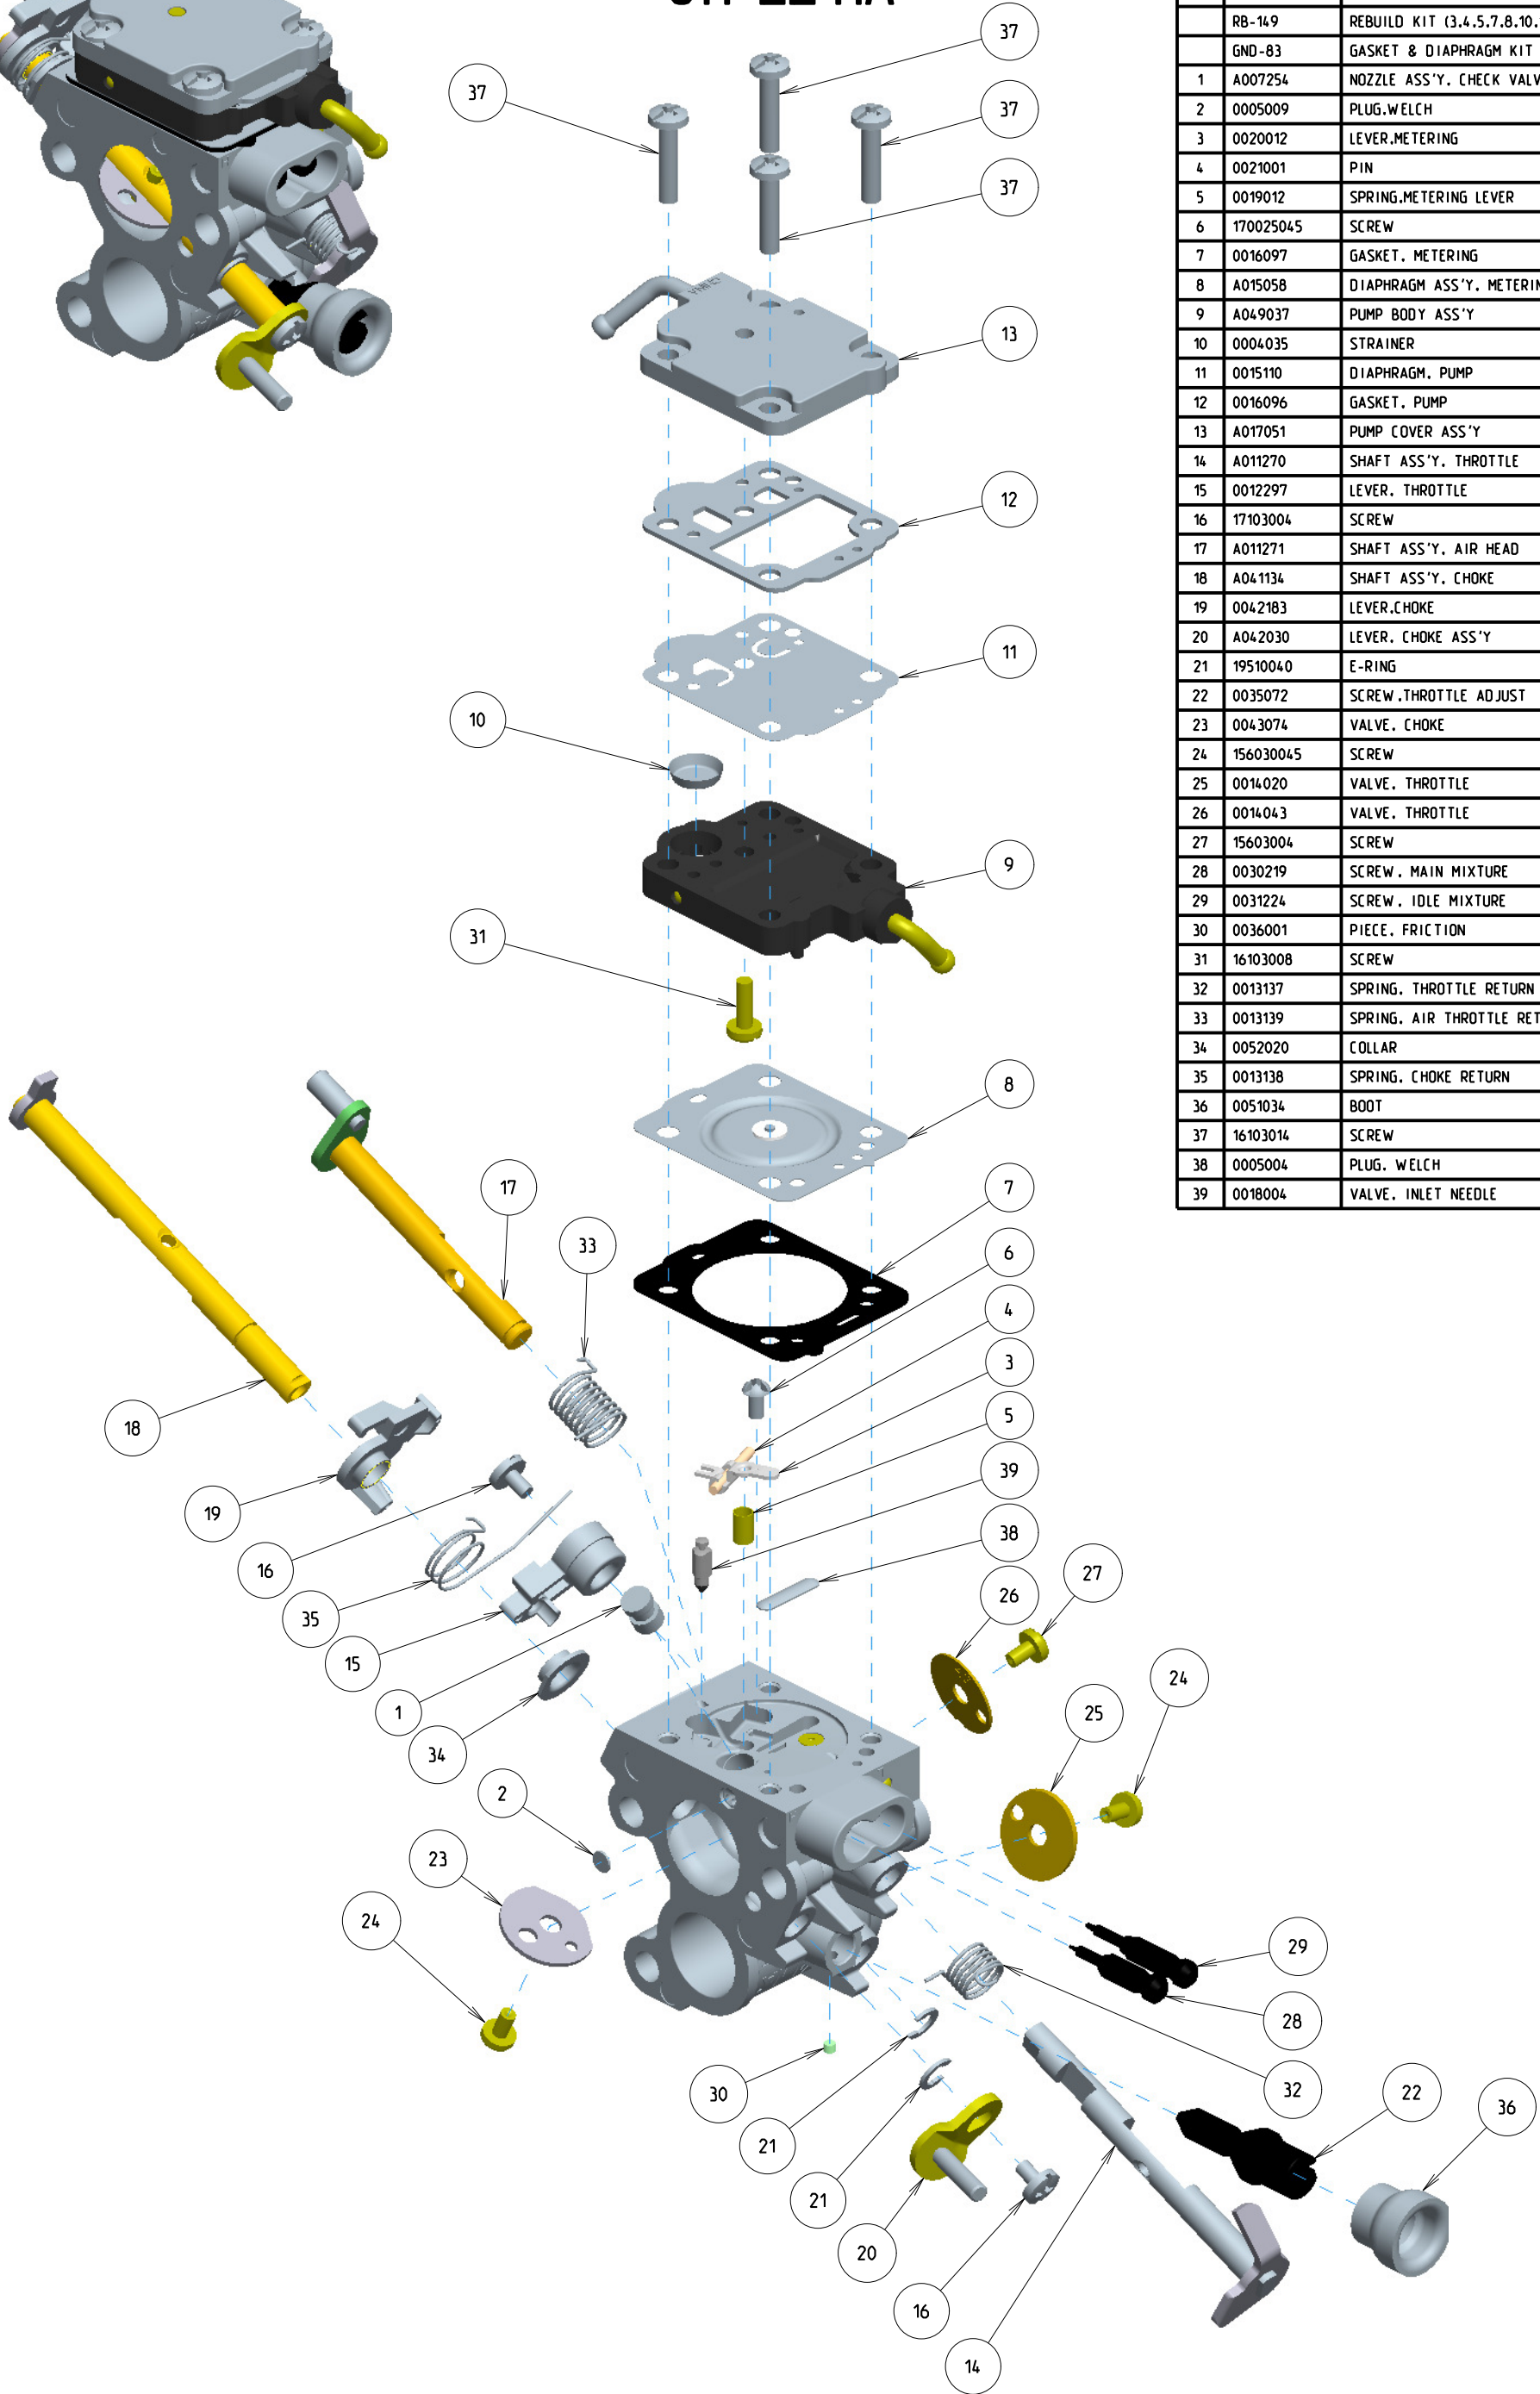

# C1T-EL41A

ITEM	ZAMA PART NR.	DESCRIPTION
	C1T-EL41A	CARBURETOR ASSEMBLY
	RB-149	REBUILD KIT (3.4.5.7.8.10.11.12.38.39)
	GND-83	GASKET & DIAPHRAGM KIT (7.8.11.12)
1	A007254	NOZZLE ASS'Y. CHECK VALVE
2	0005009	PLUG.WELCH
3	0020012	LEVER.METERING
4	0021001	PIN
5	0019012	SPRING.METERING LEVER
6	170025045	SCREW
7	0016097	GASKET. METERING
8	A015058	DIAPHRAGM ASS'Y. METERING
9	A049037	PUMP BODY ASS'Y
10	0004035	STRAINER
11	0015110	DIAPHRAGM. PUMP
12	0016096	GASKET. PUMP
13	A017051	PUMP COVER ASS'Y
14	A011270	SHAFT ASS'Y. THROTTLE
15	0012297	LEVER. THROTTLE
16	17103004	SCREW
17	A011271	SHAFT ASS'Y. AIR HEAD
18	A041134	SHAFT ASS'Y. CHOKE
19	0042183	LEVER.CHOKE
20	A042030	LEVER. CHOKE ASS'Y
21	19510040	E-RING
22	0035072	SCREW.THROTTLE ADJUST
23	0043074	VALVE. CHOKE
24	156030045	SCREW
25	0014020	VALVE. THROTTLE
26	0014043	VALVE. THROTTLE
27	15603004	SCREW
28	0030219	SCREW. MAIN MIXTURE
29	0031224	SCREW. IDLE MIXTURE
30	0036001	PIECE. FRICTION
31	16103008	SCREW
32	0013137	SPRING. THROTTLE RETURN
33	0013139	SPRING. AIR THROTTLE RETURN
34	0052020	COLLAR
35	0013138	SPRING. CHOKE RETURN
36	0051034	BOOT
37	16103014	SCREW
38	0005004	PLUG. WELCH
39	0018004	VALVE. INLET NEEDLE