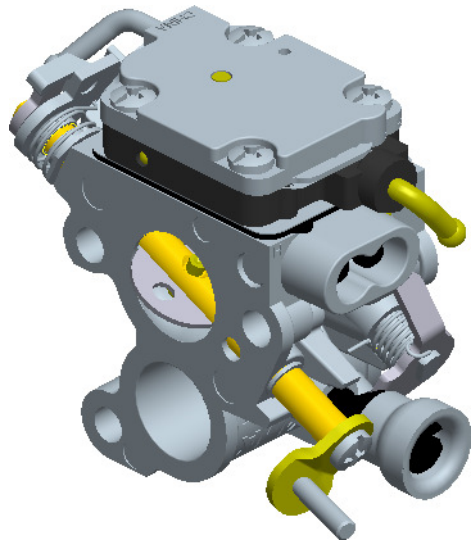

# C1T-EL41A

ITEM	ZAMA PART NR.	DESCRIPTION
	C1T-EL41A	CARBURETOR ASSEMBLY
	RB-149	REBUILD KIT (3.4.5.7.8.10.11.12.38.39)
	GND-83	GASKET & DIAPHRAGM KIT (7.8.11.12)
1	A007254	NOZZLE ASS'Y. CHECK VALVE
2	0005009	PLUG.WELCH
3	0020012	LEVER.METERING
4	0021001	PIN
5	0019012	SPRING.METERING LEVER
6	170025045	SCREW
7	0016097	GASKET. METERING
8	A015058	DIAPHRAGM ASS'Y. METERING
9	A049037	PUMP BODY ASS'Y
10	0004035	STRAINER
11	0015110	DIAPHRAGM. PUMP
12	0016096	GASKET. PUMP
13	A017051	PUMP COVER ASS'Y
14	A011270	SHAFT ASS'Y. THROTTLE
15	0012297	LEVER. THROTTLE
16	17103004	SCREW
17	A011271	SHAFT ASS'Y. AIR HEAD
18	A041134	SHAFT ASS'Y. CHOKE
19	0042183	LEVER.CHOKE
20	A042030	LEVER. CHOKE ASS'Y
21	19510040	E-RING
22	0035072	SCREW.THROTTLE ADJUST
23	0043074	VALVE. CHOKE
24	156030045	SCREW
25	0014020	VALVE. THROTTLE
26	0014043	VALVE. THROTTLE
27	15603004	SCREW
28	0030219	SCREW. MAIN MIXTURE
29	0031224	SCREW. IDLE MIXTURE
30	0036001	PIECE. FRICTION
31	16103008	SCREW
32	0013137	SPRING. THROTTLE RETURN
33	0013139	SPRING. AIR THROTTLE RETURN
34	0052020	COLLAR
35	0013138	SPRING. CHOKE RETURN
36	0051034	BOOT
37	16103014	SCREW
38	0005004	PLUG. WELCH
39	0018004	VALVE. INLET NEEDLE