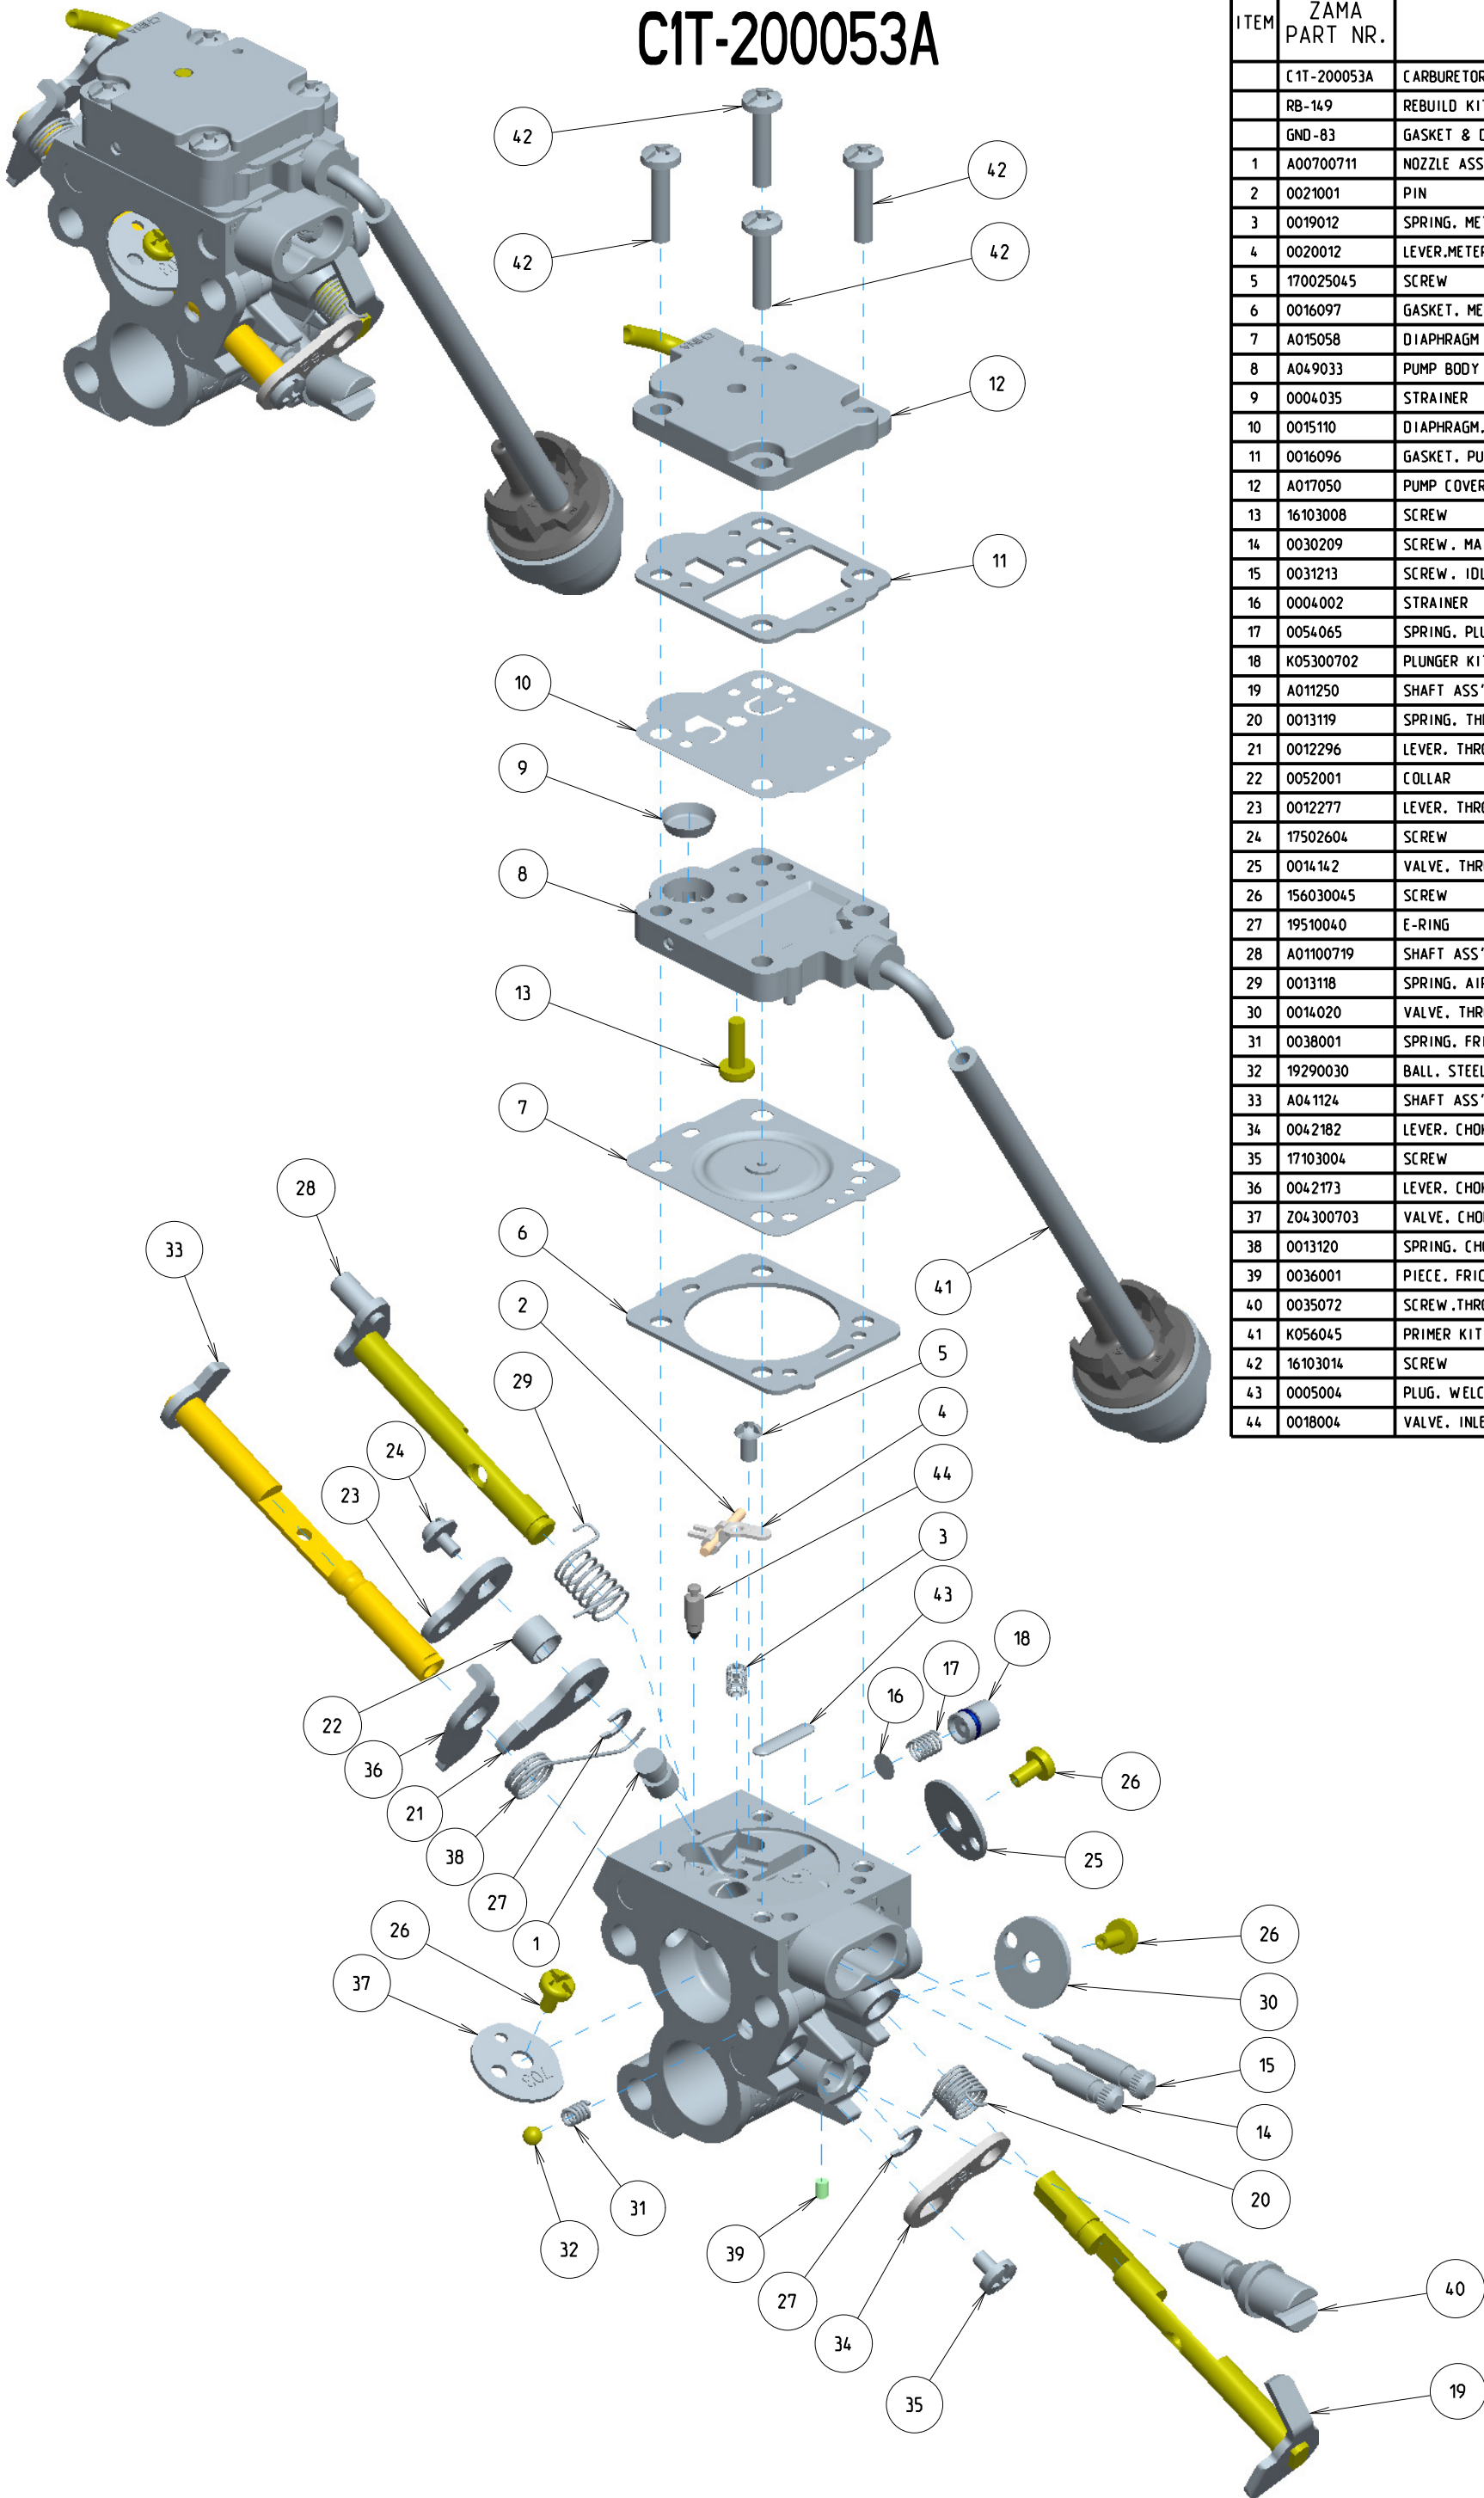

C1T-200053A

ITEM	ZAMA PART NR.	DESCRIPTION
	C1T-200053A	CARBURETOR ASSEMBLY
	RB-149	REBUILD KIT (2.3.4.6.7.9.10.11.43.44)
	GND-83	GASKET & DIAPHRAGM KIT (6.7.10.11)
1	A00700711	NOZZLE ASS'Y, CHECK VALVE
2	0021001	PIN
3	0019012	SPRING, METERING LEVER
4	0020012	LEVER, METERING
5	170025045	SCREW
6	0016097	GASKET, METERING
7	A015058	DIAPHRAGM ASS'Y, METERING
8	A049033	PUMP BODY ASS'Y
9	0004035	STRAINER
10	0015110	DIAPHRAGM, PUMP
11	0016096	GASKET, PUMP
12	A017050	PUMP COVER ASS'Y
13	16103008	SCREW
14	0030209	SCREW, MAIN MIXTURE
15	0031213	SCREW, IDLE MIXTURE
16	0004002	STRAINER
17	0054065	SPRING, PLUNGER RETURN
18	K05300702	PLUNGER KIT
19	A011250	SHAFT ASS'Y, THROTTLE
20	0013119	SPRING, THROTTLE RETURN
21	0012296	LEVER, THROTTLE
22	0052001	COLLAR
23	0012277	LEVER, THROTTLE
24	17502604	SCREW
25	0014142	VALVE, THROTTLE
26	156030045	SCREW
27	19510040	E-RING
28	A01100719	SHAFT ASS'Y, AIR HEAD
29	0013118	SPRING, AIR HEAD
30	0014020	VALVE, THROTTLE
31	0038001	SPRING, FRICTION
32	19290030	BALL, STEEL
33	A041124	SHAFT ASS'Y, CHOKE
34	0042182	LEVER, CHOKE
35	17103004	SCREW
36	0042173	LEVER, CHOKE
37	Z04300703	VALVE, CHOKE
38	0013120	SPRING, CHOKE RETURN
39	0036001	PIECE, FRICTION
40	0035072	SCREW, THROTTLE ADJUST
41	K056045	PRIMER KIT, EXTERNAL
42	16103014	SCREW
43	0005004	PLUG, WELCH
44	0018004	VALVE, INLET NEEDLE