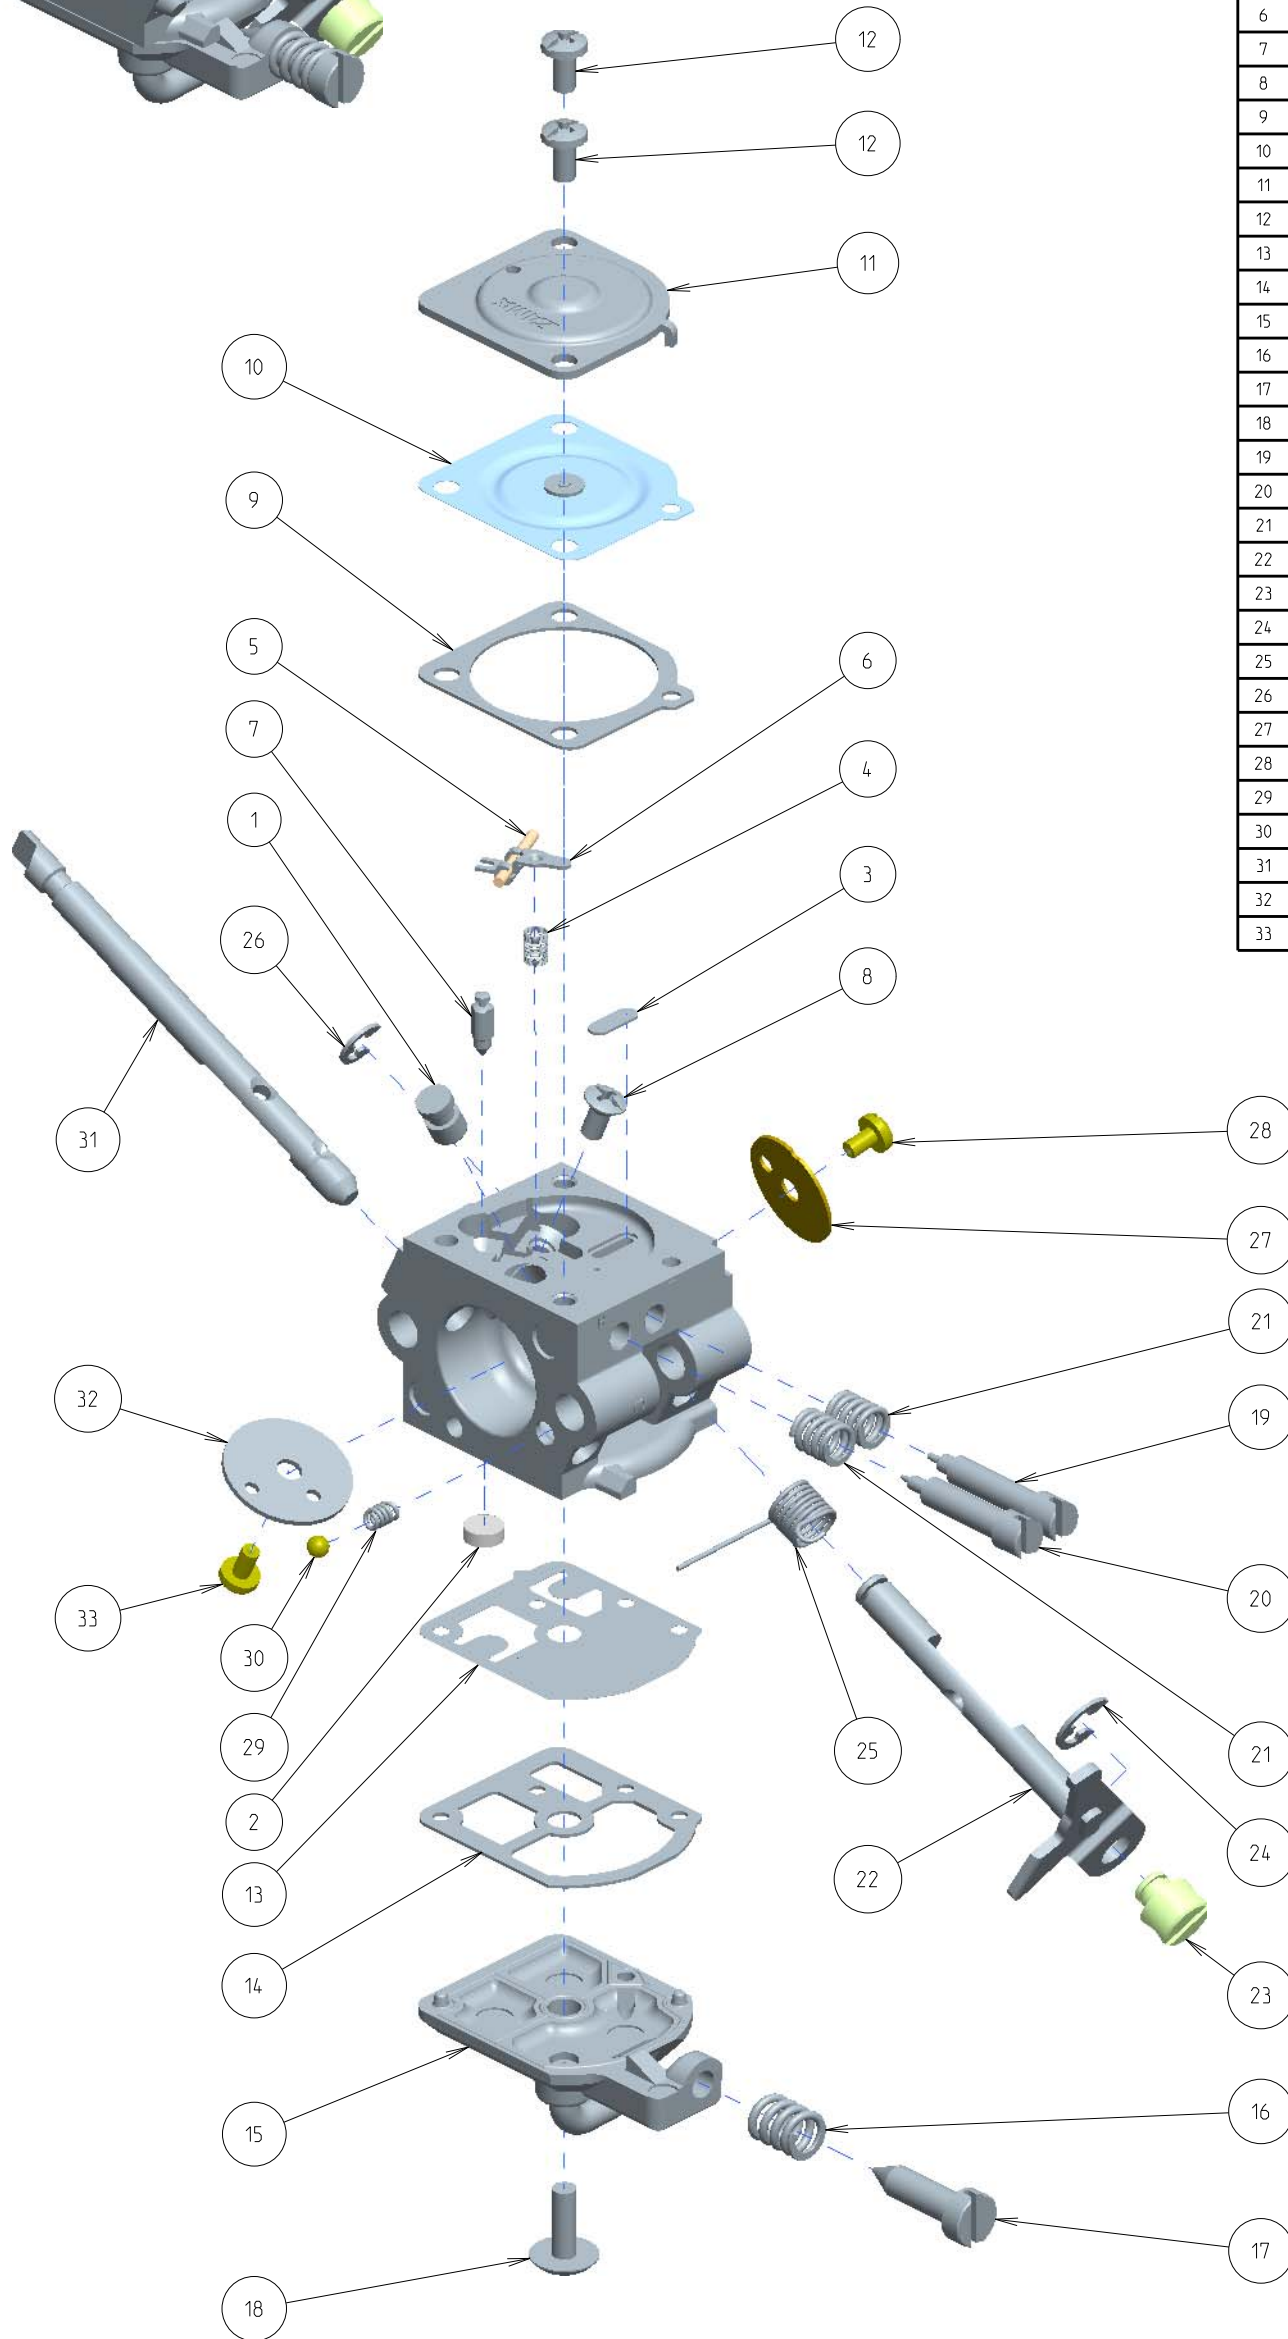

C1S-S3G

ITEM	ZAMA PART NR.	DESCRIPTION
	C1S-S3G	CARBURETOR ASSEMBLY
	RB-13	REBUILD KIT (2,3,4,5,6,7,9,10,13,14)
	GND-7	GASKET & DIAPHRAGM KIT (9,10,13,14)
	K017012	COVER KIT, PUMP (15,16,17)
1	A007028	NOZZLE ASS'Y, CHECK VALVE
2	0004004	STRAINER
3	0005006	PLUG,WELCH
4	0019002	SPRING, METERING LEVER
5	0021001	PIN
6	0020010	LEVER, METERING
7	0018004	VALVE,INLET NEEDLE
8	14803006	SCREW (METERING LEVER PIN)
9	0016014	GASKET, METERING CHAMBER
10	A015006	DIAPHRAGM ASS'Y, METERING
11	0028015	COVER, METERING
12	17203006	SCREW (WITH SERRATION)
13	0015052	DIAPHRAGM, PUMP
14	0016039	GASKET, PUMP (EASY START)
15	A017006	COVER ASS'Y, PUMP
16	0029004	SPRING, THROTTLE ADJUST
17	0035009	SCREW,THROTTLE ADJUST
18	17004010	SCREW (PUMP COVER)
19	0031030	SCREW, IDLE MIXTURE
20	0030030	SCREW, MAIN MIXTURE
21	0029005	SPRING, ADJUST SCREW
22	A011151	SHAFT ASS'Y THROTTLE
23	0045004	POST
24	19500040	E-RING
25	0013012	SPRING, THROTTLE RETURN
26	19500030	E-RING
27	0014008	VALVE, THROTTLE
28	15603004	SCREW
29	0038001	SPRING, FRICTION
30	19290030	BALL, STEEL
31	0041086	SHAFT,CHOKE
32	0043010	VALVE, CHOKE
33	156030045	SCREW