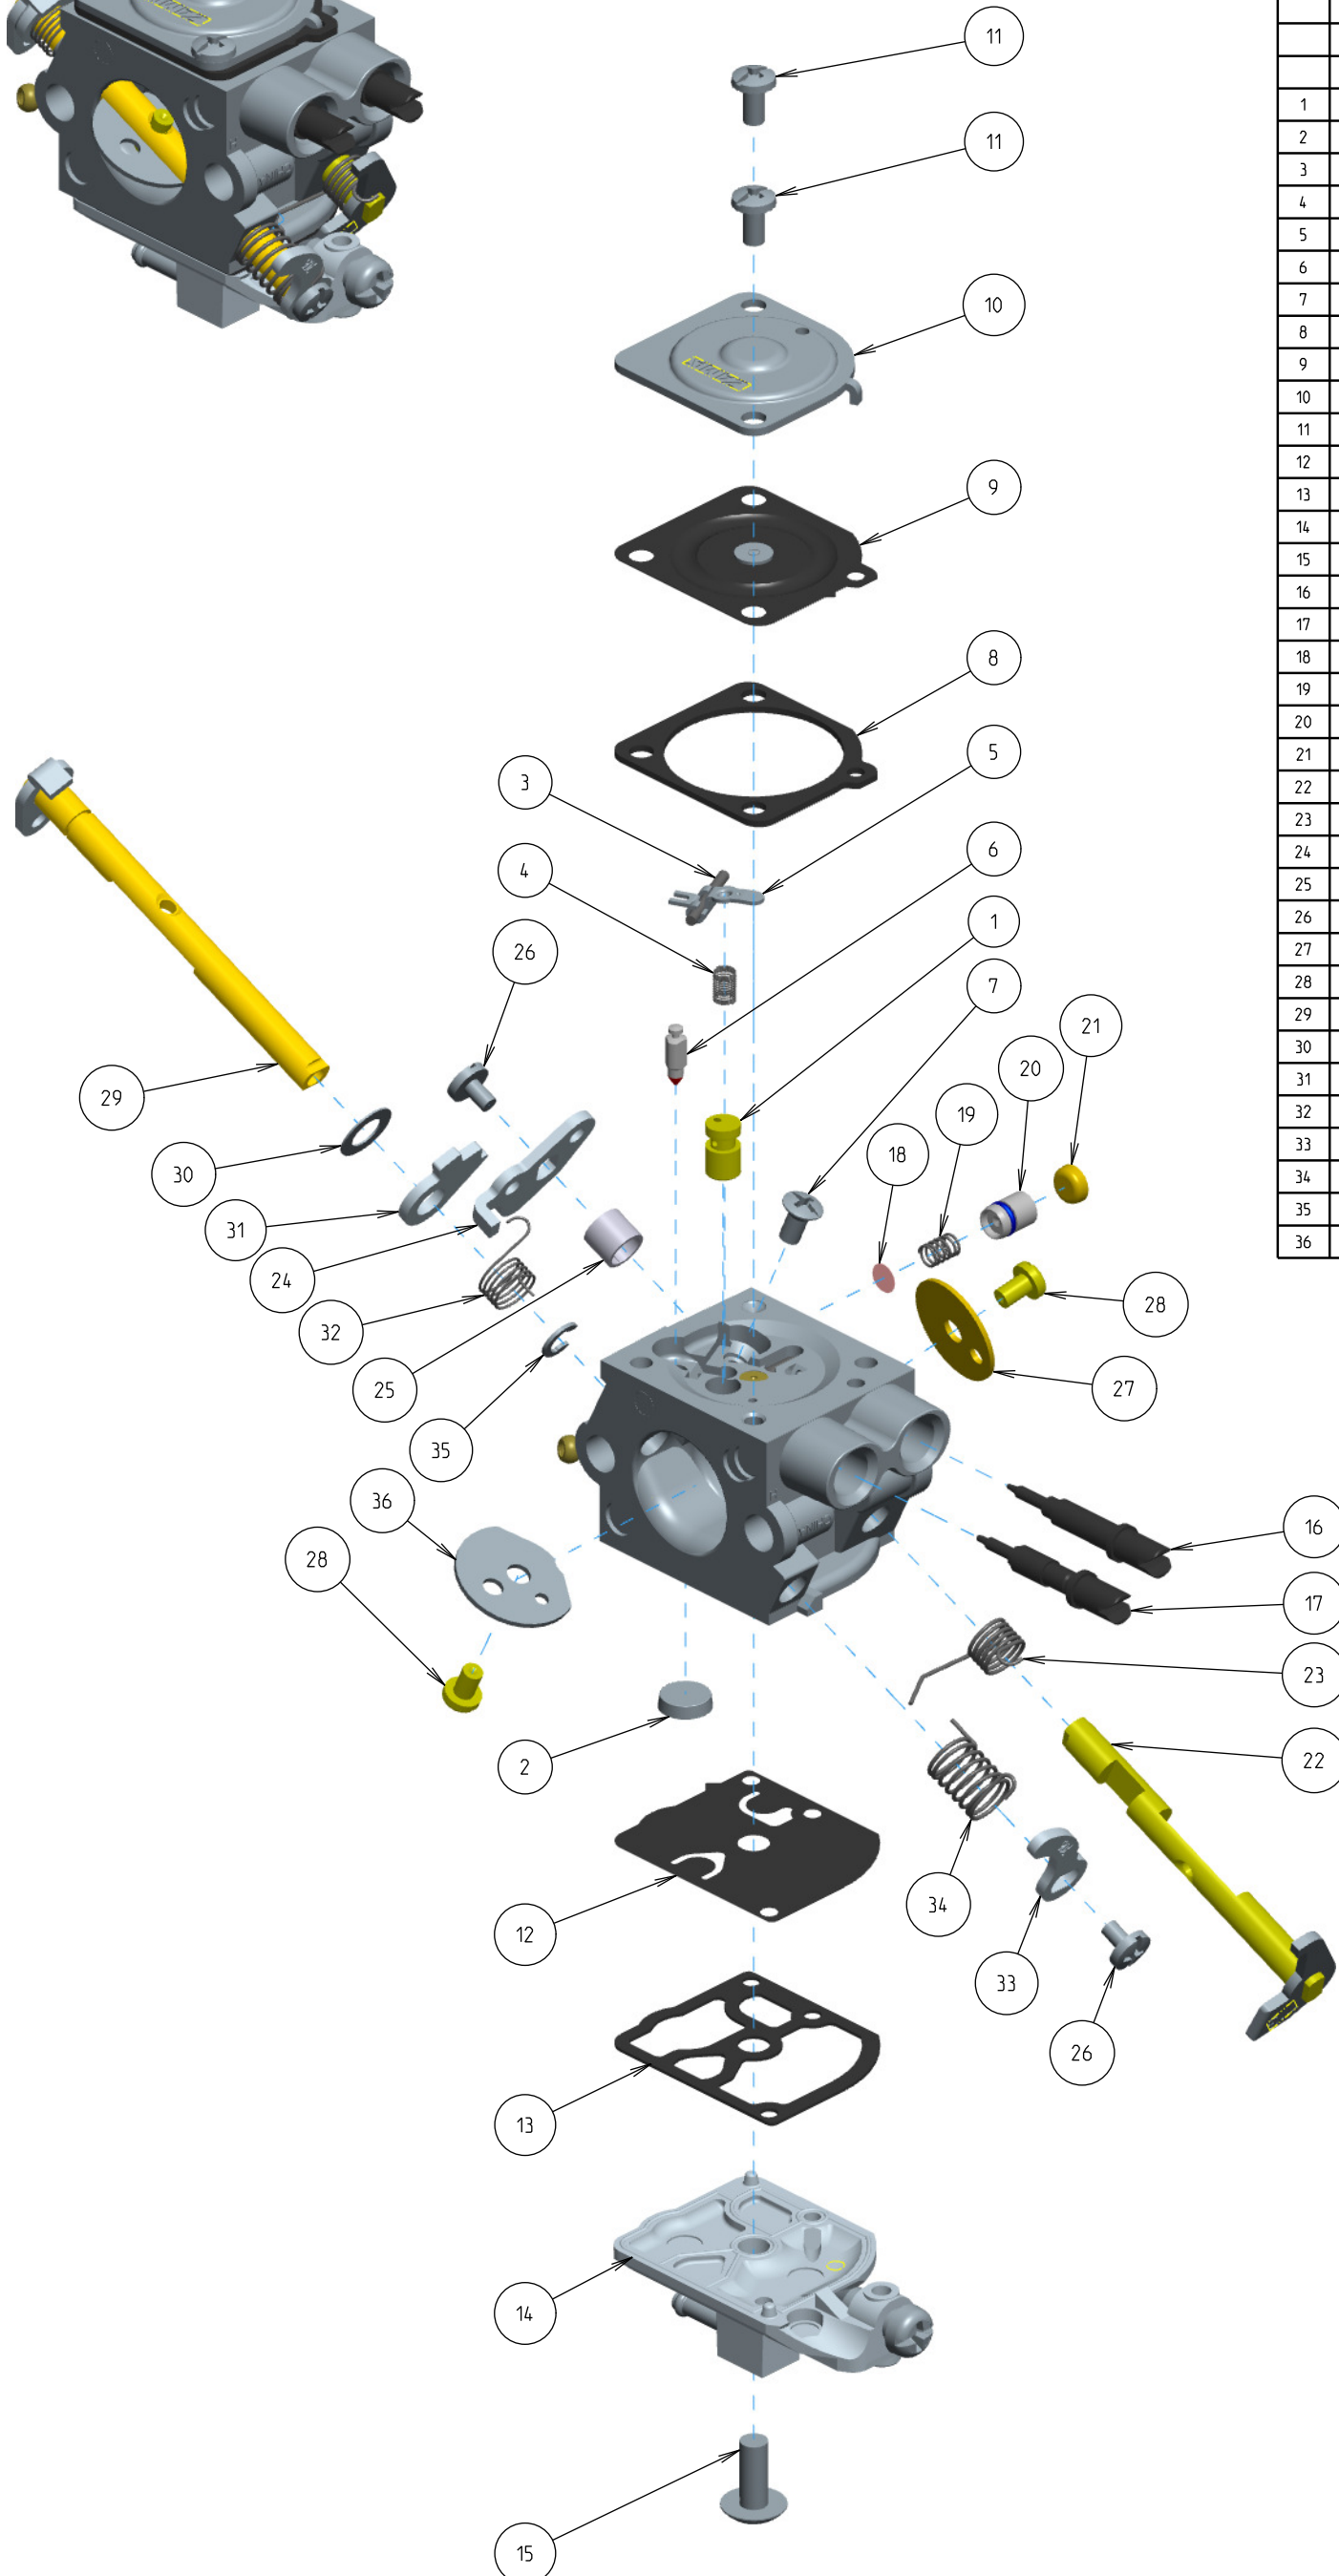

# Z026-120-0608-A

ITEM	ZAMA PART NR.	DESCRIPTION
	Z026-120-0608-A	CARBURETOR ASSEMBLY
	RB-199	REBUILD KIT (2.3.4.5.6.7.8.9.12.13)
	GND-119	GASKET & DIAPHRAGM KIT (8.9.12.13)
	KA11010A	THROTTLE KIT (22.23.24.25.26.27.28)
	KA41010	CHOKE KIT (26.28.29.30.31.32.33.34.35.36)
1	A007707	NOZZLE ASS'Y, CHECK VALVE
2	Z000 004 Z000	Strainer
3	Z000 021 Z006	Pin
4	Z000 019 Z000	Metering spring
5	Z000 020 Z002	Metering lever
6	Z000 018 Z000	Inlet needle
7	Z000 500 Z001	Metering lever screw
8	0016018	GASKET,METERING CHAMBER
9	A015049	DIAPHRAGM ASS'Y, METERING
10	0028704	COVER, METERING
11	17203006	Binding screw vs serration
12	Z000 022 Z002	Pump diaphragm
13	Z000 023 Z005	Pump gasket
14	K017702	COVER KIT, PUMP
15	Z000 700 Z000	Truss head screw
16	0031706	SCREW, IDLE MIXTURE
17	0030705	SCREW, MAIN MIXTURE
18	0004002	STRAINER
19	Z000 054 Z006	Spring
20	K053049	PLUNGER KIT
21	0005048	Plug
22	A011716	SHAFT ASS'Y, THROTTLE
23	Z000 013 Z011	Return spring
24	0012705	LEVER, THROTTLE
25	0052019	COLLAR
26	17103004	SCREW
27	0014040	Throttle valve
28	Z000 510 Z000	Valve screw
29	A041704	SHAFT ASSY, CHOKE
30	0026037	WASHER
31	0042703	LEVER, CHOKE
32	0013149	SPRING, CHOKE RETURN
33	0042705	LEVER, CHOKE
34	0013113	SPRING, THROTTLE RETURN
35	19510040	E-ring
36	0043701	VALVE, CHOKE