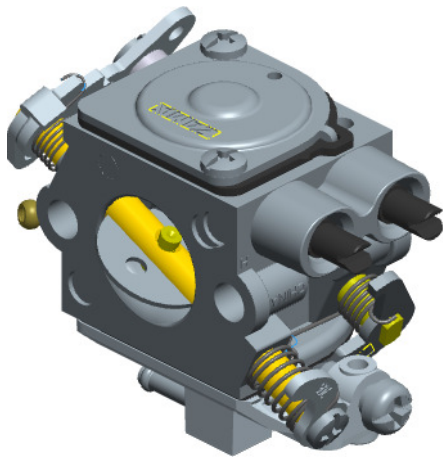

# Z026-120-0608-A

ITEM	ZAMA PART NR.	DESCRIPTION
	Z026-120-0608-A	CARBURETOR ASSEMBLY
	RB-199	REBUILD KIT (2.3.4.5.6.7.8.9.12.13)
	GND-119	GASKET & DIAPHRAGM KIT (8.9.12.13)
	KA11010A	THROTTLE KIT (22.23.24.25.26.27.28)
	KA41010	CHOKE KIT (26.28.29.30.31.32.33.34.35.36)
1	A007707	NOZZLE ASS'Y, CHECK VALVE
2	Z000 004 Z000	Strainer
3	Z000 021 Z006	Pin
4	Z000 019 Z000	Metering spring
5	Z000 020 Z002	Metering lever
6	Z000 018 Z000	Inlet needle
7	Z000 500 Z001	Metering lever screw
8	0016018	GASKET,METERING CHAMBER
9	A015049	DIAPHRAGM ASS'Y, METERING
10	0028704	COVER, METERING
11	17203006	Binding screw vs serration
12	Z000 022 Z002	Pump diaphragm
13	Z000 023 Z005	Pump gasket
14	K017702	COVER KIT, PUMP
15	Z000 700 Z000	Truss head screw
16	0031706	SCREW, IDLE MIXTURE
17	0030705	SCREW, MAIN MIXTURE
18	0004002	STRAINER
19	Z000 054 Z006	Spring
20	K053049	PLUNGER KIT
21	0005048	Plug
22	A011716	SHAFT ASS'Y, THROTTLE
23	Z000 013 Z011	Return spring
24	0012705	LEVER, THROTTLE
25	0052019	COLLAR
26	17103004	SCREW
27	0014040	Throttle valve
28	Z000 510 Z000	Valve screw
29	A041704	SHAFT ASSY, CHOKE
30	0026037	WASHER
31	0042703	LEVER, CHOKE
32	0013149	SPRING, CHOKE RETURN
33	0042705	LEVER, CHOKE
34	0013113	SPRING, THROTTLE RETURN
35	19510040	E-ring
36	0043701	VALVE, CHOKE