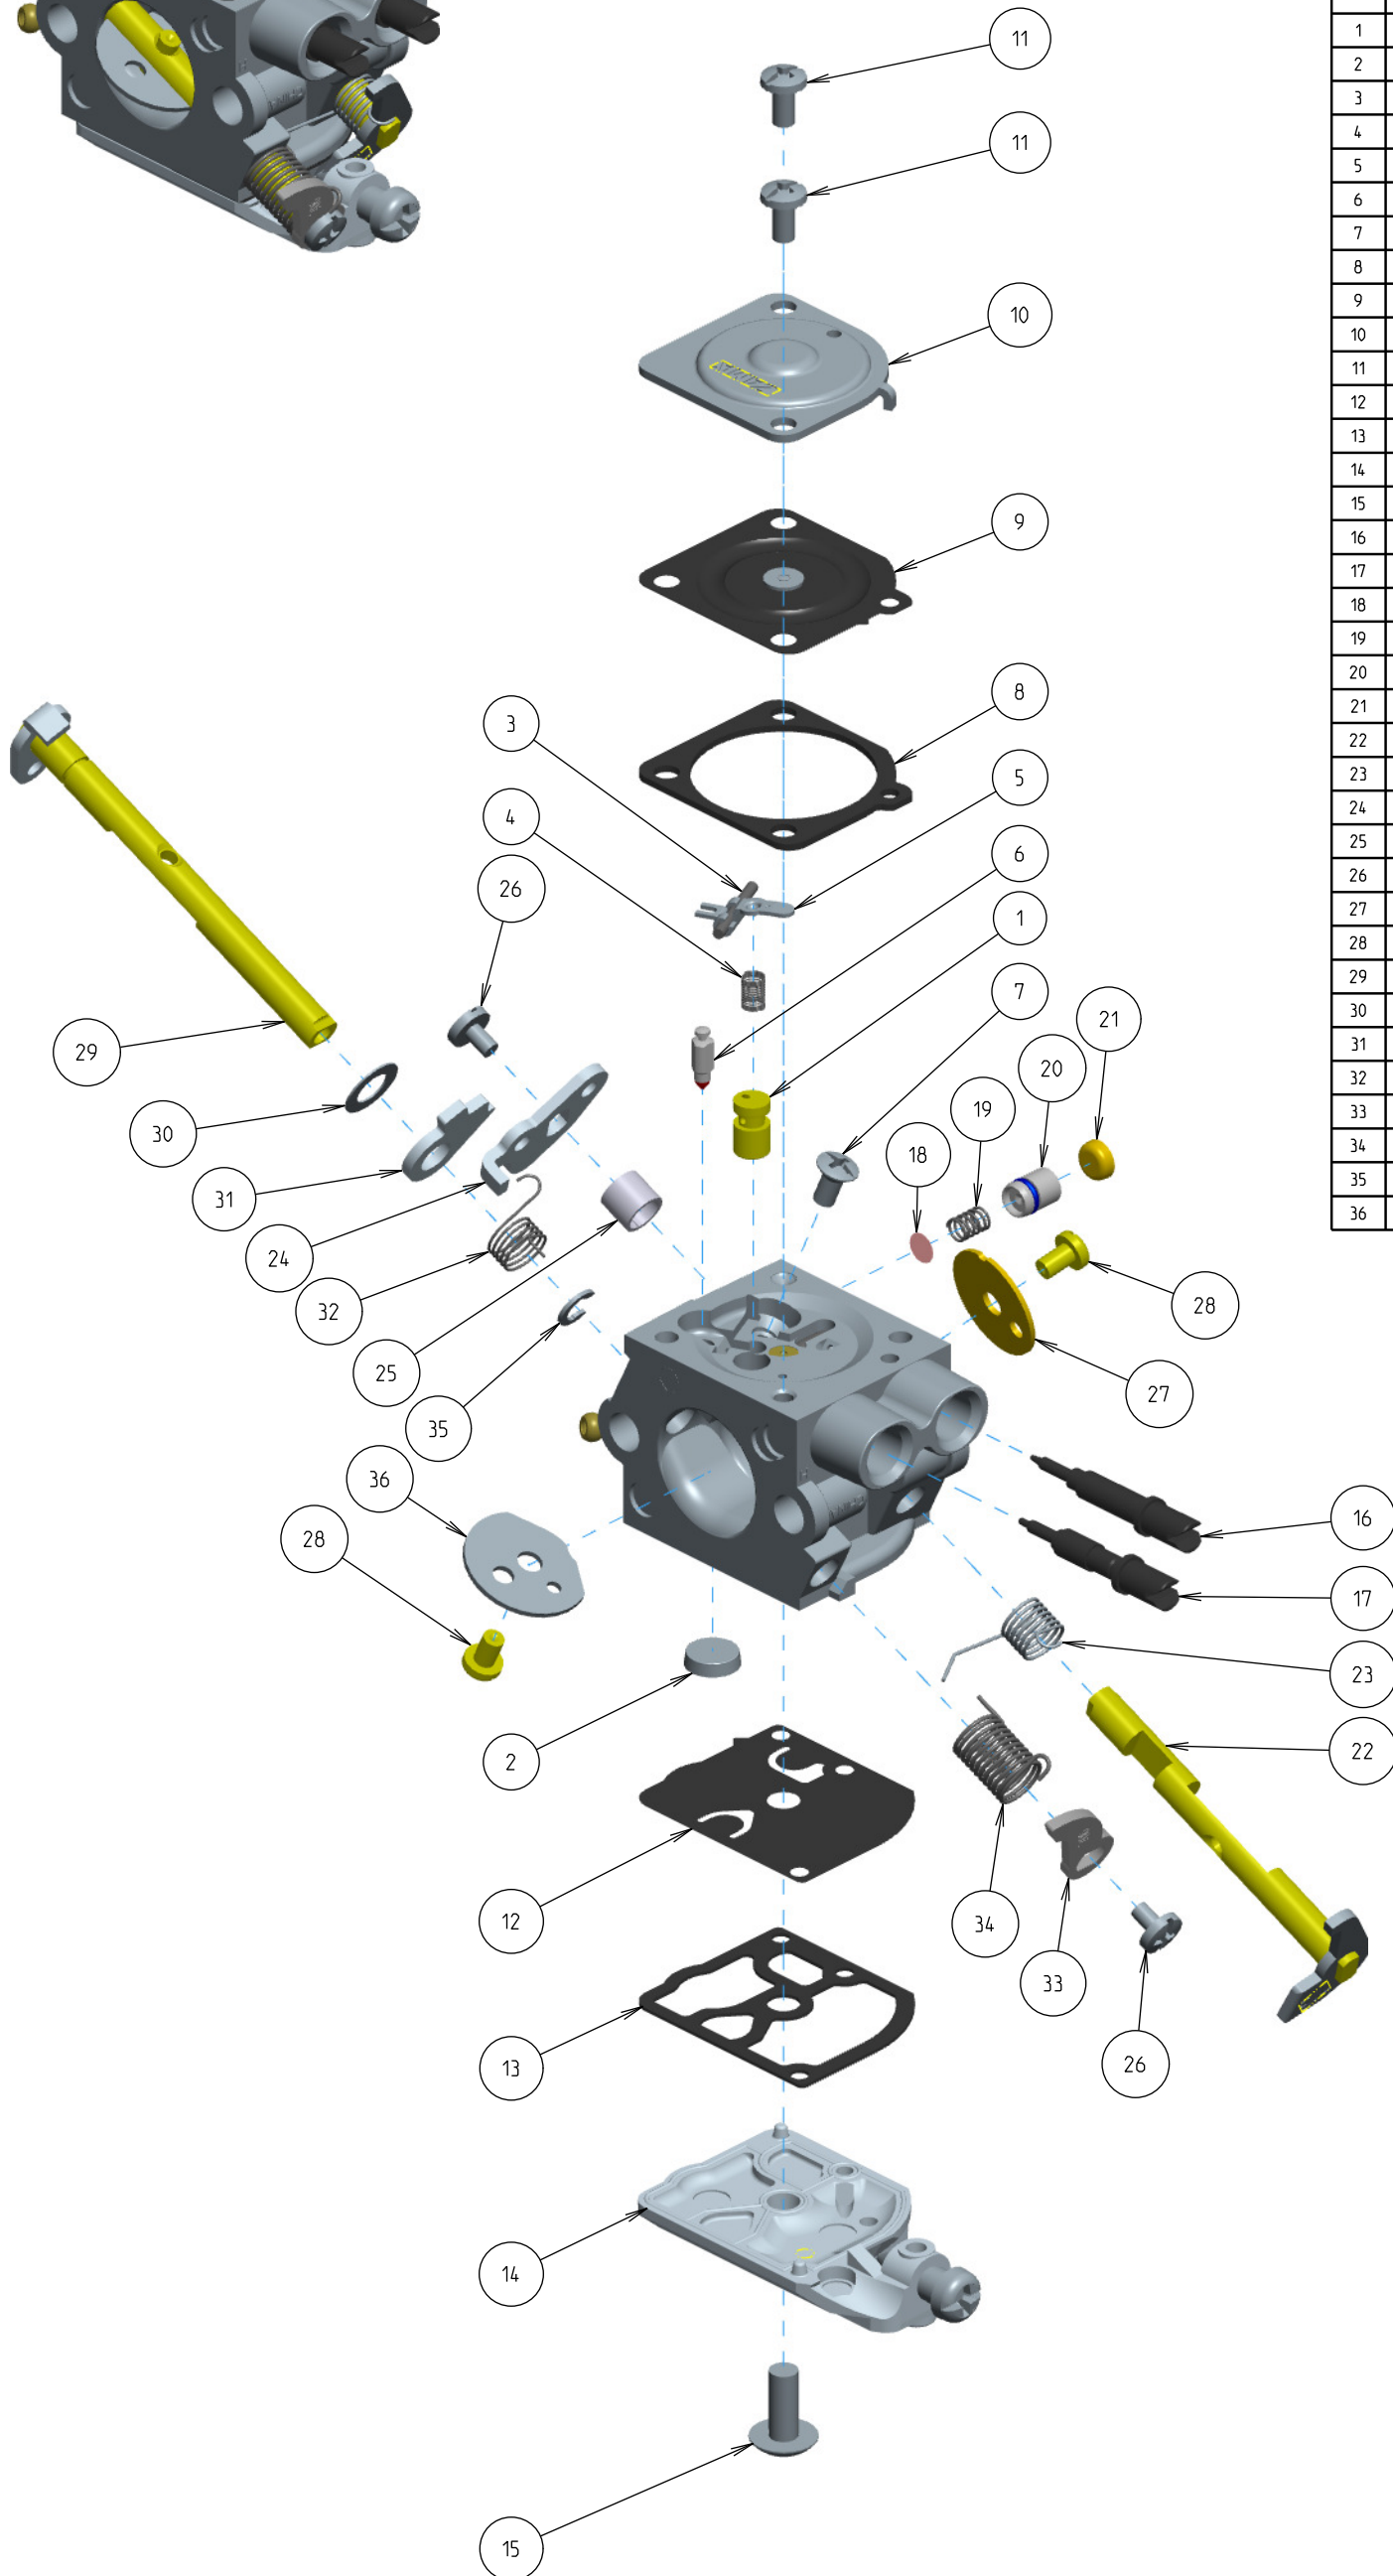

Z026-120-0607-A

ITEM	ZAMA PART NR.	DESCRIPTION
	Z026-120-0607-A	CARBURETOR ASSEMBLY
	RB-199	REBUILD KIT (2.3.4.5.6.7.8.9.12.13)
	GND-119	GASKET & DIAPHRAGM KIT (8.9.12.13)
	KA11011A	THROTTLE KIT (22.23.24.25.26.27.28)
	KA41011	CHOKE KIT (26.28.29.30.31.32.33.34.35.36)
1	A007707	NOZZLE ASS'Y, CHECK VALVE
2	Z000 004 Z000	Strainer
3	Z000 021 Z006	Pin
4	Z000 019 Z000	Metering spring
5	Z000 020 Z002	Metering lever
6	Z000 018 Z000	Inlet needle
7	Z000 500 Z001	Metering lever screw
8	0016018	GASKET,METERING CHAMBER
9	A015049	DIAPHRAGM ASS'Y, METERING
10	0028704	COVER, METERING
11	17203006	Binding screw vs serration
12	Z000 022 Z002	Pump diaphragm
13	Z000 023 Z005	Pump gasket
14	K017704	COVER KIT, PUMP
15	Z000 700 Z000	Truss head screw
16	0031706	SCREW, IDLE MIXTURE
17	0030705	SCREW, MAIN MIXTURE
18	0004002	STRAINER
19	Z000 054 Z006	Spring
20	K053049	PLUNGER KIT
21	0005048	Plug
22	A011716	SHAFT ASS'Y, THROTTLE
23	0013039	SPRING, THROTTLE RETURN
24	0012705	LEVER, THROTTLE
25	0052019	COLLAR
26	17103004	SCREW
27	0014104	VALVE, THROTTLE
28	Z000 510 Z000	Valve screw
29	A041704	SHAFT ASSY, CHOKE
30	0026037	WASHER
31	0042703	LEVER, CHOKE
32	0013149	SPRING, CHOKE RETURN
33	0042706	LEVER, CHOKE
34	0013113	SPRING, THROTTLE RETURN
35	19510040	E-ring
36	0043701	VALVE, CHOKE