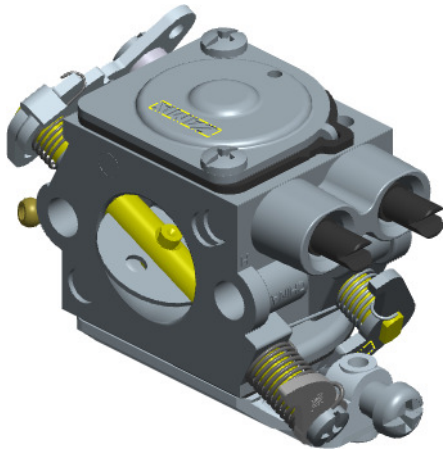

Z026-120-0607-A

ITEM	ZAMA PART NR.	DESCRIPTION
	Z026-120-0607-A	CARBURETOR ASSEMBLY
	RB-199	REBUILD KIT (2.3.4.5.6.7.8.9.12.13)
	GND-119	GASKET & DIAPHRAGM KIT (8.9.12.13)
	KA11011A	THROTTLE KIT (22.23.24.25.26.27.28)
	KA41011	CHOKE KIT (26.28.29.30.31.32.33.34.35.36)
1	A007707	NOZZLE ASS'Y, CHECK VALVE
2	Z000 004 Z000	Strainer
3	Z000 021 Z006	Pin
4	Z000 019 Z000	Metering spring
5	Z000 020 Z002	Metering lever
6	Z000 018 Z000	Inlet needle
7	Z000 500 Z001	Metering lever screw
8	0016018	GASKET,METERING CHAMBER
9	A015049	DIAPHRAGM ASS'Y, METERING
10	0028704	COVER, METERING
11	17203006	Binding screw vs serration
12	Z000 022 Z002	Pump diaphragm
13	Z000 023 Z005	Pump gasket
14	K017704	COVER KIT, PUMP
15	Z000 700 Z000	Truss head screw
16	0031706	SCREW, IDLE MIXTURE
17	0030705	SCREW, MAIN MIXTURE
18	0004002	STRAINER
19	Z000 054 Z006	Spring
20	K053049	PLUNGER KIT
21	0005048	Plug
22	A011716	SHAFT ASS'Y, THROTTLE
23	0013039	SPRING, THROTTLE RETURN
24	0012705	LEVER, THROTTLE
25	0052019	COLLAR
26	17103004	SCREW
27	0014104	VALVE, THROTTLE
28	Z000 510 Z000	Valve screw
29	A041704	SHAFT ASSY, CHOKE
30	0026037	WASHER
31	0042703	LEVER, CHOKE
32	0013149	SPRING, CHOKE RETURN
33	0042706	LEVER, CHOKE
34	0013113	SPRING, THROTTLE RETURN
35	19510040	E-ring
36	0043701	VALVE, CHOKE