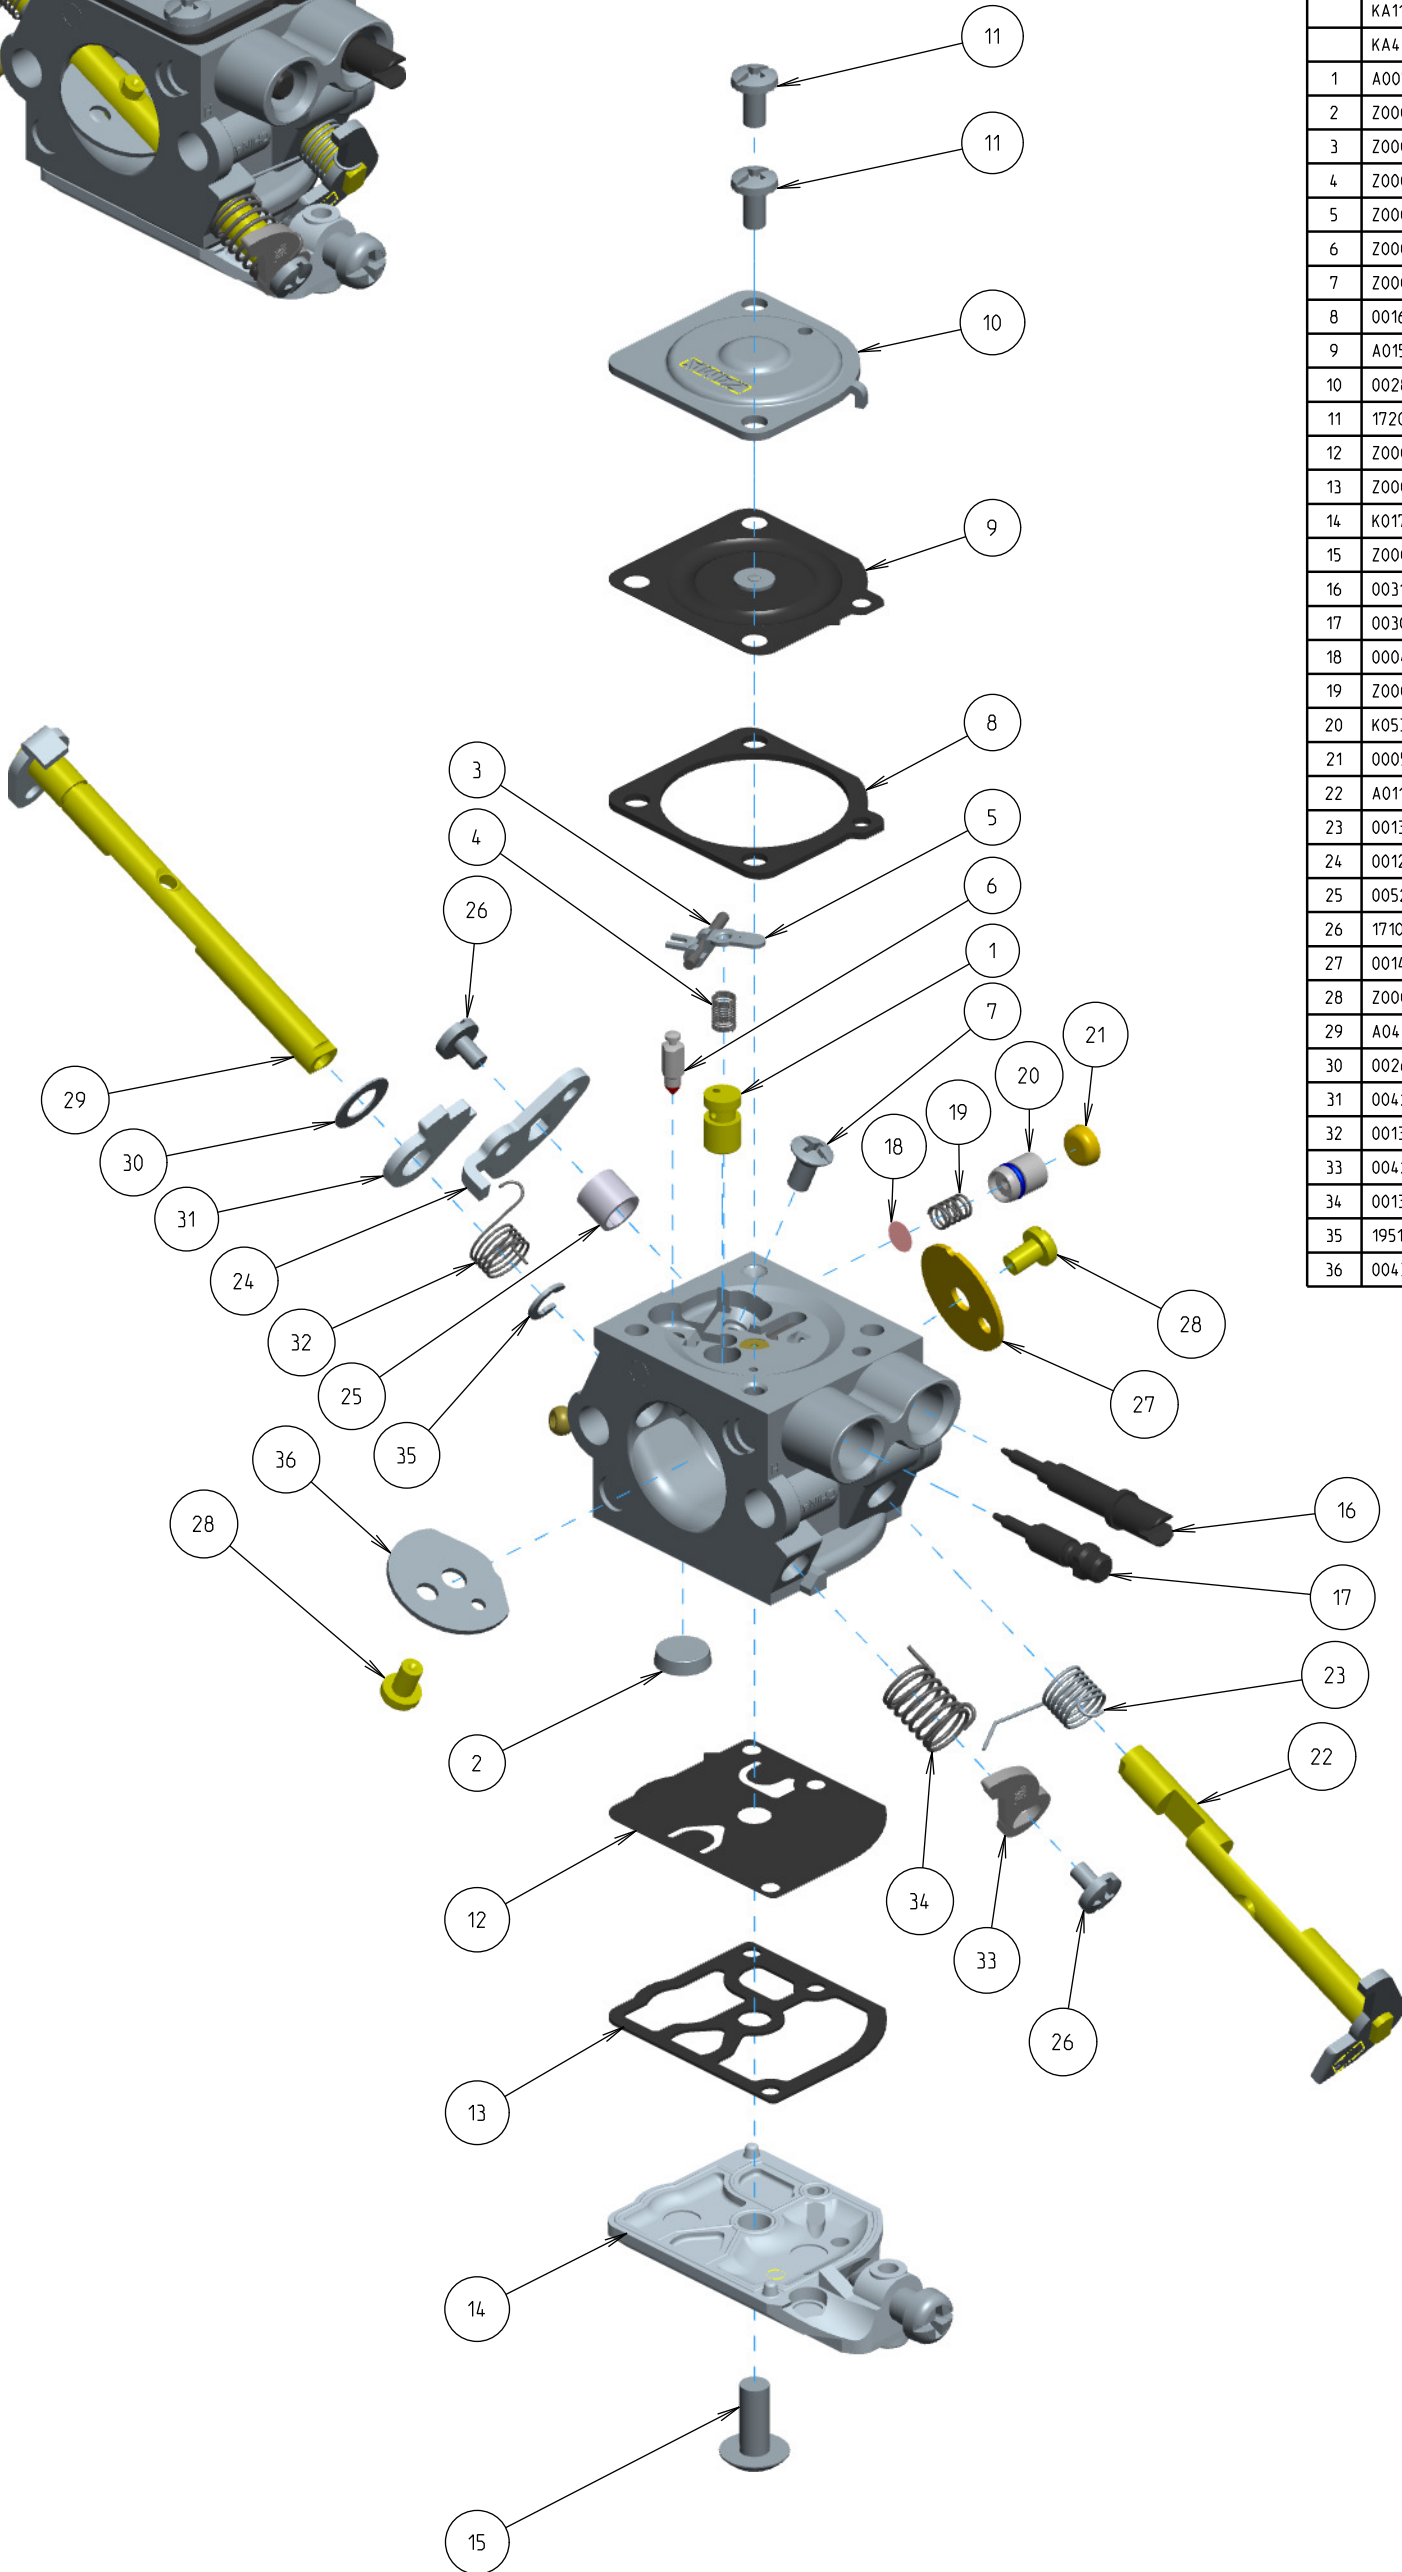

Z026-120-0606-A

ITEM	ZAMA PART NR.	DESCRIPTION
	Z026-120-0606-A	CARBURETOR ASSEMBLY
	RB-199	REBUILD KIT (2.3.4.5.6.7.8.9.12.13)
	GND-119	GASKET & DIAPHRAGM KIT (8.9.12.13)
	KA11011A	THROTTLE KIT (22.23.24.25.26.27.28)
	KA41011	CHOKE KIT (26.28.29.30.31.32.33.34.35.36)
1	A007707	NOZZLE ASS'Y, CHECK VALVE
2	Z000 004 Z000	Strainer
3	Z000 021 Z006	Pin
4	Z000 019 Z000	Metering spring
5	Z000 020 Z002	Metering lever
6	Z000 018 Z000	Inlet needle
7	Z000 500 Z001	Metering lever screw
8	0016018	GASKET,METERING CHAMBER
9	A015049	DIAPHRAGM ASS'Y, METERING
10	0028704	COVER, METERING
11	17203006	Binding screw vs serration
12	Z000 022 Z002	Pump diaphragm
13	Z000 023 Z005	Pump gasket
14	K017704	COVER KIT, PUMP
15	Z000 700 Z000	Truss head screw
16	0031706	SCREW, IDLE MIXTURE
17	0030706	SCREW, MAIN MIXTURE
18	0004002	STRAINER
19	Z000 054 Z006	Spring
20	K053049	PLUNGER KIT
21	0005048	Plug
22	A011716	SHAFT ASS'Y, THROTTLE
23	0013039	SPRING, THROTTLE RETURN
24	0012705	LEVER, THROTTLE
25	0052019	COLLAR
26	17103004	SCREW
27	0014104	VALVE, THROTTLE
28	Z000 510 Z000	Valve screw
29	A041704	SHAFT ASSY, CHOKE
30	0026037	WASHER
31	0042703	LEVER, CHOKE
32	0013149	SPRING, CHOKE RETURN
33	0042706	LEVER, CHOKE
34	0013113	SPRING, THROTTLE RETURN
35	19510040	E-ring
36	0043701	VALVE, CHOKE