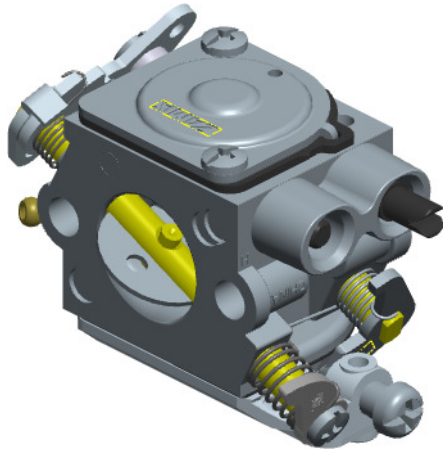

Z026-120-0606-A

ITEM	ZAMA PART NR.	DESCRIPTION
	Z026-120-0606-A	CARBURETOR ASSEMBLY
	RB-199	REBUILD KIT (2.3.4.5.6.7.8.9.12.13)
	GND-119	GASKET & DIAPHRAGM KIT (8.9.12.13)
	KA11011A	THROTTLE KIT (22.23.24.25.26.27.28)
	KA41011	CHOKE KIT (26.28.29.30.31.32.33.34.35.36)
1	A007707	NOZZLE ASS'Y, CHECK VALVE
2	Z000 004 Z000	Strainer
3	Z000 021 Z006	Pin
4	Z000 019 Z000	Metering spring
5	Z000 020 Z002	Metering lever
6	Z000 018 Z000	Inlet needle
7	Z000 500 Z001	Metering lever screw
8	0016018	GASKET,METERING CHAMBER
9	A015049	DIAPHRAGM ASS'Y, METERING
10	0028704	COVER, METERING
11	17203006	Binding screw vs serration
12	Z000 022 Z002	Pump diaphragm
13	Z000 023 Z005	Pump gasket
14	K017704	COVER KIT, PUMP
15	Z000 700 Z000	Truss head screw
16	0031706	SCREW, IDLE MIXTURE
17	0030706	SCREW, MAIN MIXTURE
18	0004002	STRAINER
19	Z000 054 Z006	Spring
20	K053049	PLUNGER KIT
21	0005048	Plug
22	A011716	SHAFT ASS'Y, THROTTLE
23	0013039	SPRING, THROTTLE RETURN
24	0012705	LEVER, THROTTLE
25	0052019	COLLAR
26	17103004	SCREW
27	0014104	VALVE, THROTTLE
28	Z000 510 Z000	Valve screw
29	A041704	SHAFT ASSY, CHOKE
30	0026037	WASHER
31	0042703	LEVER, CHOKE
32	0013149	SPRING, CHOKE RETURN
33	0042706	LEVER, CHOKE
34	0013113	SPRING, THROTTLE RETURN
35	19510040	E-ring
36	0043701	VALVE, CHOKE