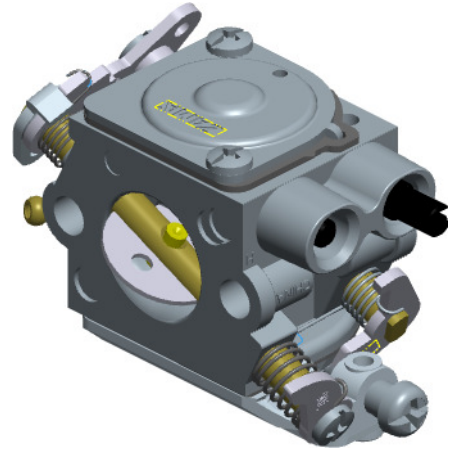

Z026-120-0605-A

ITEM	ZAMA PART NR.	DESCRIPTION
	Z026-120-0605-A	CARBURETOR ASSEMBLY
	RB-233	REBUILD KIT (2.3.4.5.6.7.8.9.12.13)
	GND-140	GASKET & DIAPHRAGM KIT (8.9.12.13)
	KA11016	THROTTLE KIT (22.23.24.25.26.27.28)
	KA41016	CHOKE KIT (26.28.29.30.31.32.33.34.35.36)
1	A007710	NOZZLE ASS'Y, CHECK VALVE
2	Z000 004 Z000	Strainer
3	Z000 021 Z006	Pin
4	0019009	Metering spring
5	Z000 020 Z002	Metering lever
6	Z000 018 Z000	Inlet needle
7	Z000 500 Z001	Metering lever screw
8	0016019	GASKET,METERING CHAMBER
9	A015049	DIAPHRAGM ASS'Y, METERING
10	0028704	COVER, METERING
11	17203006	Binding screw vs serration
12	Z000 022 Z002	Pump diaphragm
13	Z000 023 Z005	Pump gasket
14	K017704	COVER KIT, PUMP
15	Z000 700 Z000	Truss head screw
16	0031706	SCREW, IDLE MIXTURE
17	0030706	SCREW, MAIN MIXTURE
18	0004002	STRAINER
19	Z000 054 Z006	Spring
20	K053049	PLUNGER KIT
21	0005048	Plug
22	A011716	SHAFT ASS'Y, THROTTLE
23	0013039	SPRING, THROTTLE RETURN
24	0012705	LEVER, THROTTLE
25	0052019	COLLAR
26	17103004	SCREW
27	0014040	Throttle valve
28	Z000 510 Z000	Valve screw
29	A041704	SHAFT ASSY, CHOKE
30	0026037	WASHER
31	0042703	LEVER, CHOKE
32	0013149	SPRING, CHOKE RETURN
33	0042706	LEVER, CHOKE
34	0013113	SPRING, THROTTLE RETURN
35	19510040	E-ring
36	0043701	VALVE, CHOKE