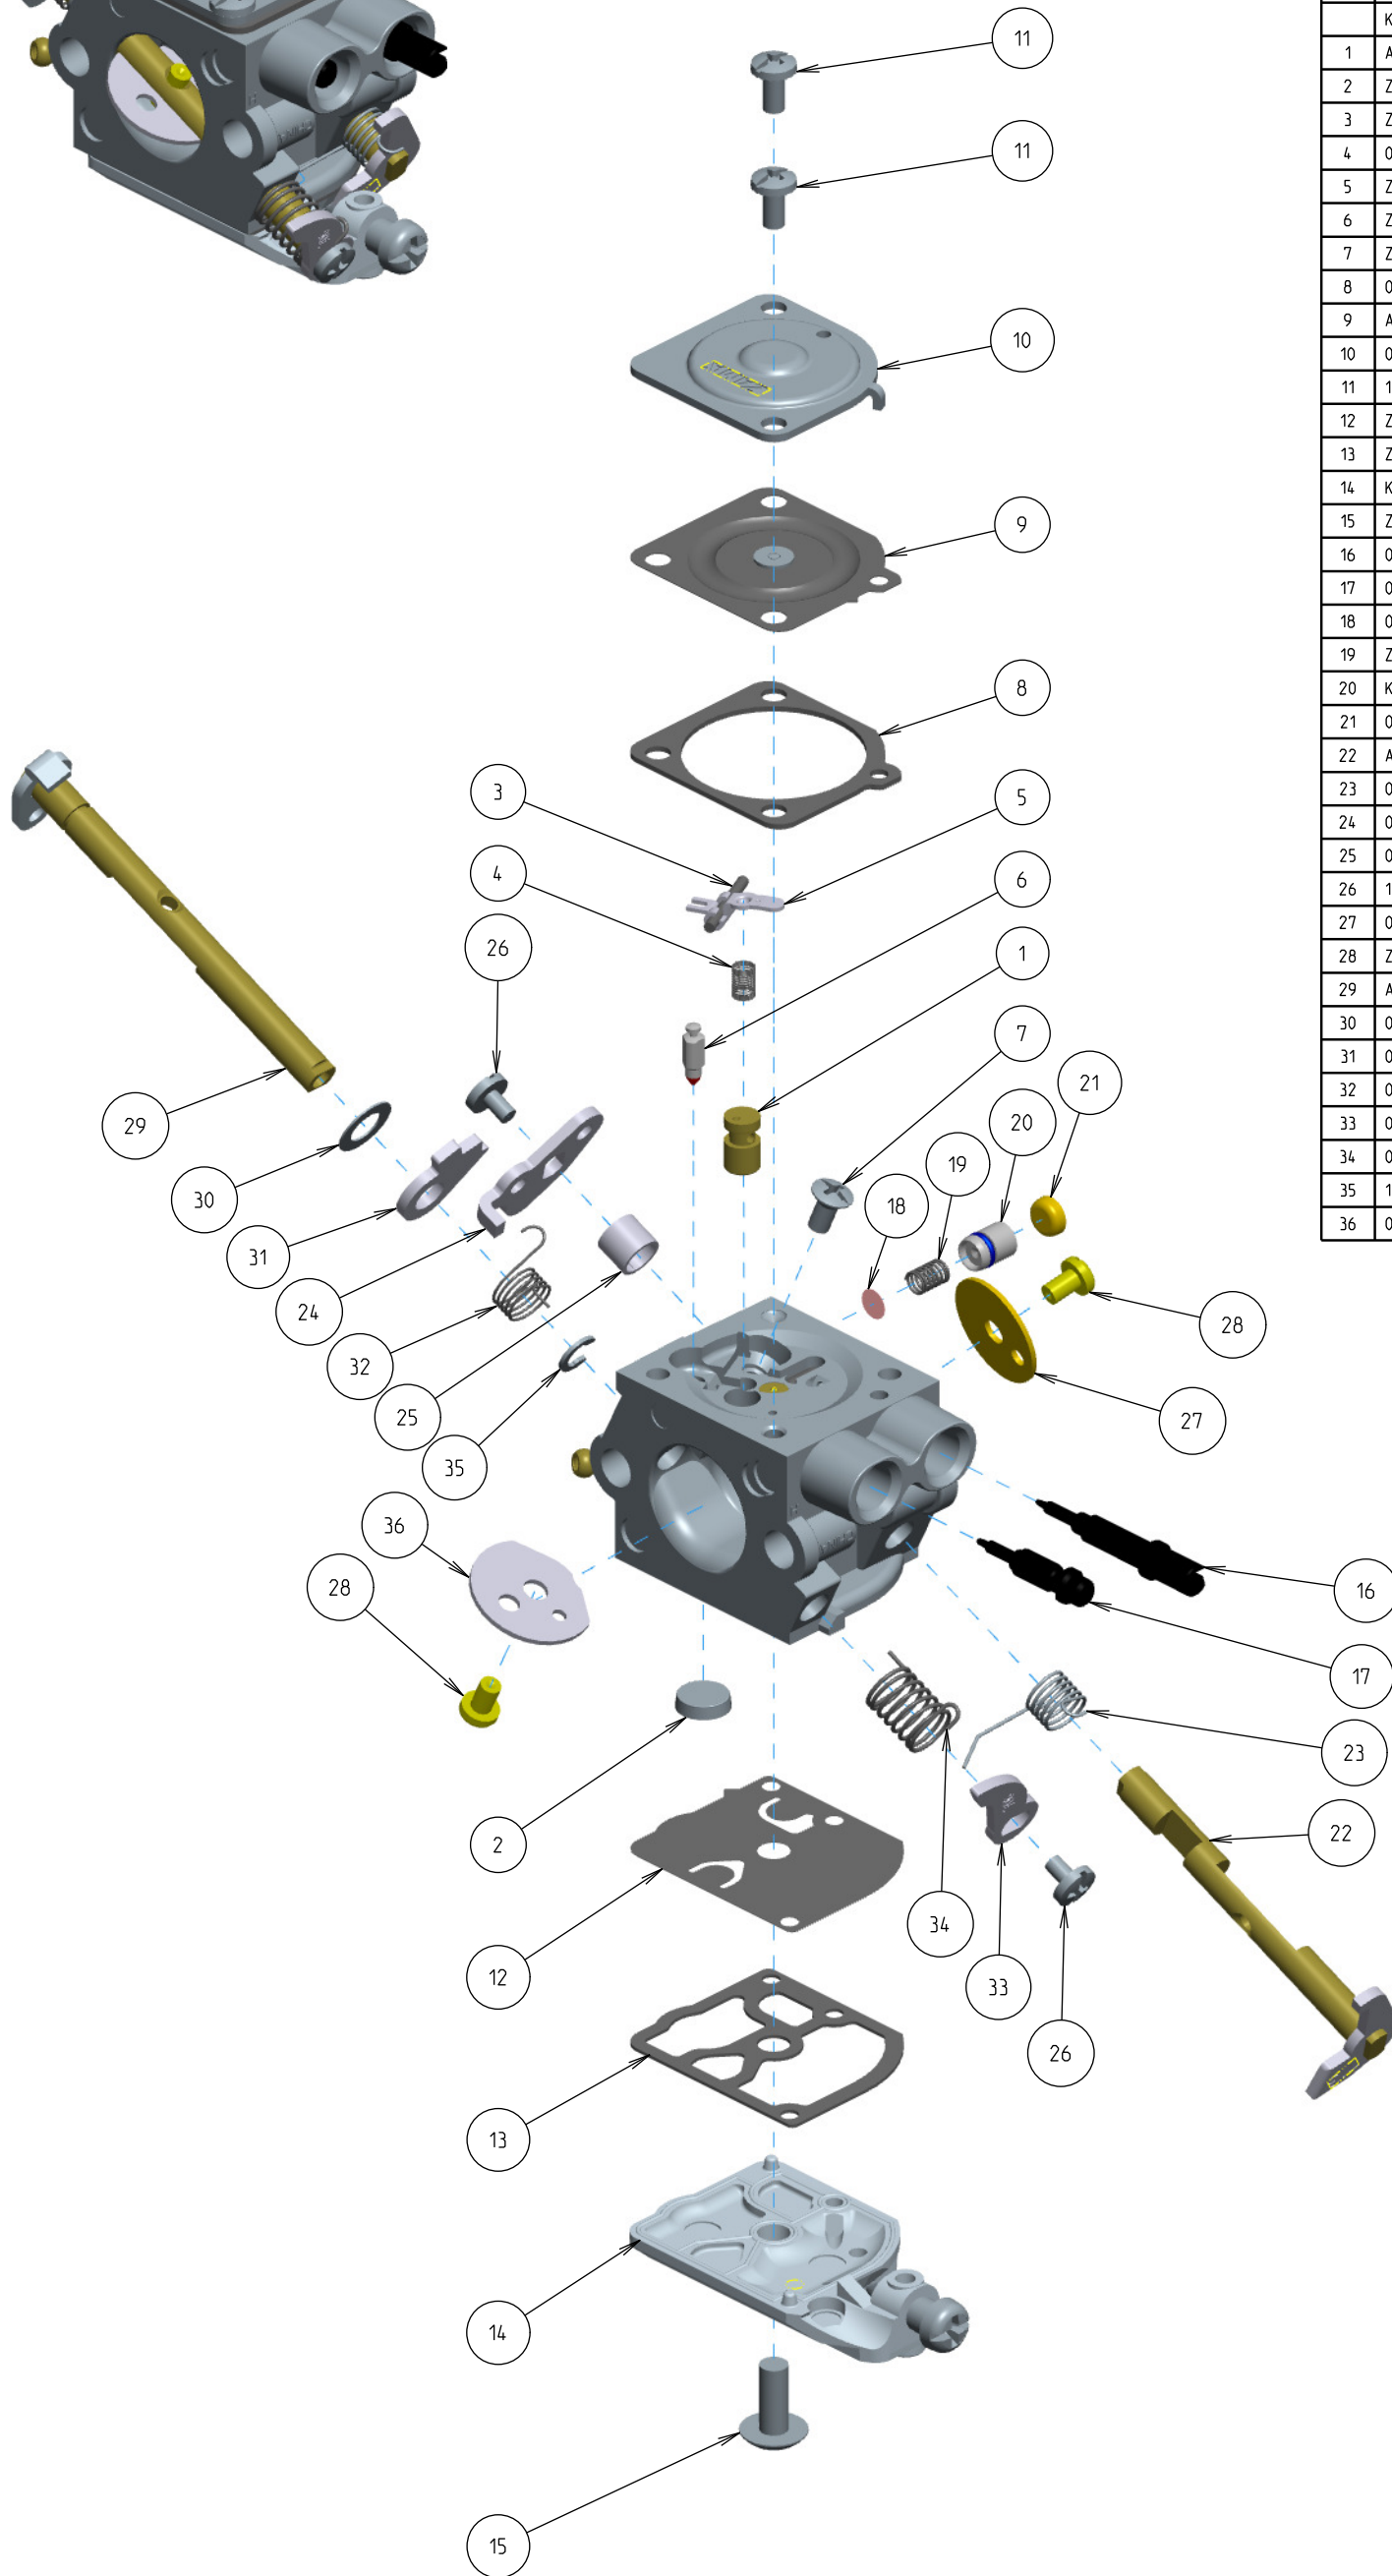

Z026-120-0605-A

ITEM	ZAMA PART NR.	DESCRIPTION
	Z026-120-0605-A	CARBURETOR ASSEMBLY
	RB-233	REBUILD KIT (2.3.4.5.6.7.8.9.12.13)
	GND-140	GASKET & DIAPHRAGM KIT (8.9.12.13)
	KA11016	THROTTLE KIT (22.23.24.25.26.27.28)
	KA41016	CHOKE KIT (26.28.29.30.31.32.33.34.35.36)
1	A007710	NOZZLE ASS'Y, CHECK VALVE
2	Z000 004 Z000	Strainer
3	Z000 021 Z006	Pin
4	0019009	Metering spring
5	Z000 020 Z002	Metering lever
6	Z000 018 Z000	Inlet needle
7	Z000 500 Z001	Metering lever screw
8	0016019	GASKET,METERING CHAMBER
9	A015049	DIAPHRAGM ASS'Y, METERING
10	0028704	COVER, METERING
11	17203006	Binding screw vs serration
12	Z000 022 Z002	Pump diaphragm
13	Z000 023 Z005	Pump gasket
14	K017704	COVER KIT, PUMP
15	Z000 700 Z000	Truss head screw
16	0031706	SCREW, IDLE MIXTURE
17	0030706	SCREW, MAIN MIXTURE
18	0004002	STRAINER
19	Z000 054 Z006	Spring
20	K053049	PLUNGER KIT
21	0005048	Plug
22	A011716	SHAFT ASS'Y, THROTTLE
23	0013039	SPRING, THROTTLE RETURN
24	0012705	LEVER, THROTTLE
25	0052019	COLLAR
26	17103004	SCREW
27	0014040	Throttle valve
28	Z000 510 Z000	Valve screw
29	A041704	SHAFT ASSY, CHOKE
30	0026037	WASHER
31	0042703	LEVER, CHOKE
32	0013149	SPRING, CHOKE RETURN
33	0042706	LEVER, CHOKE
34	0013113	SPRING, THROTTLE RETURN
35	19510040	E-ring
36	0043701	VALVE, CHOKE