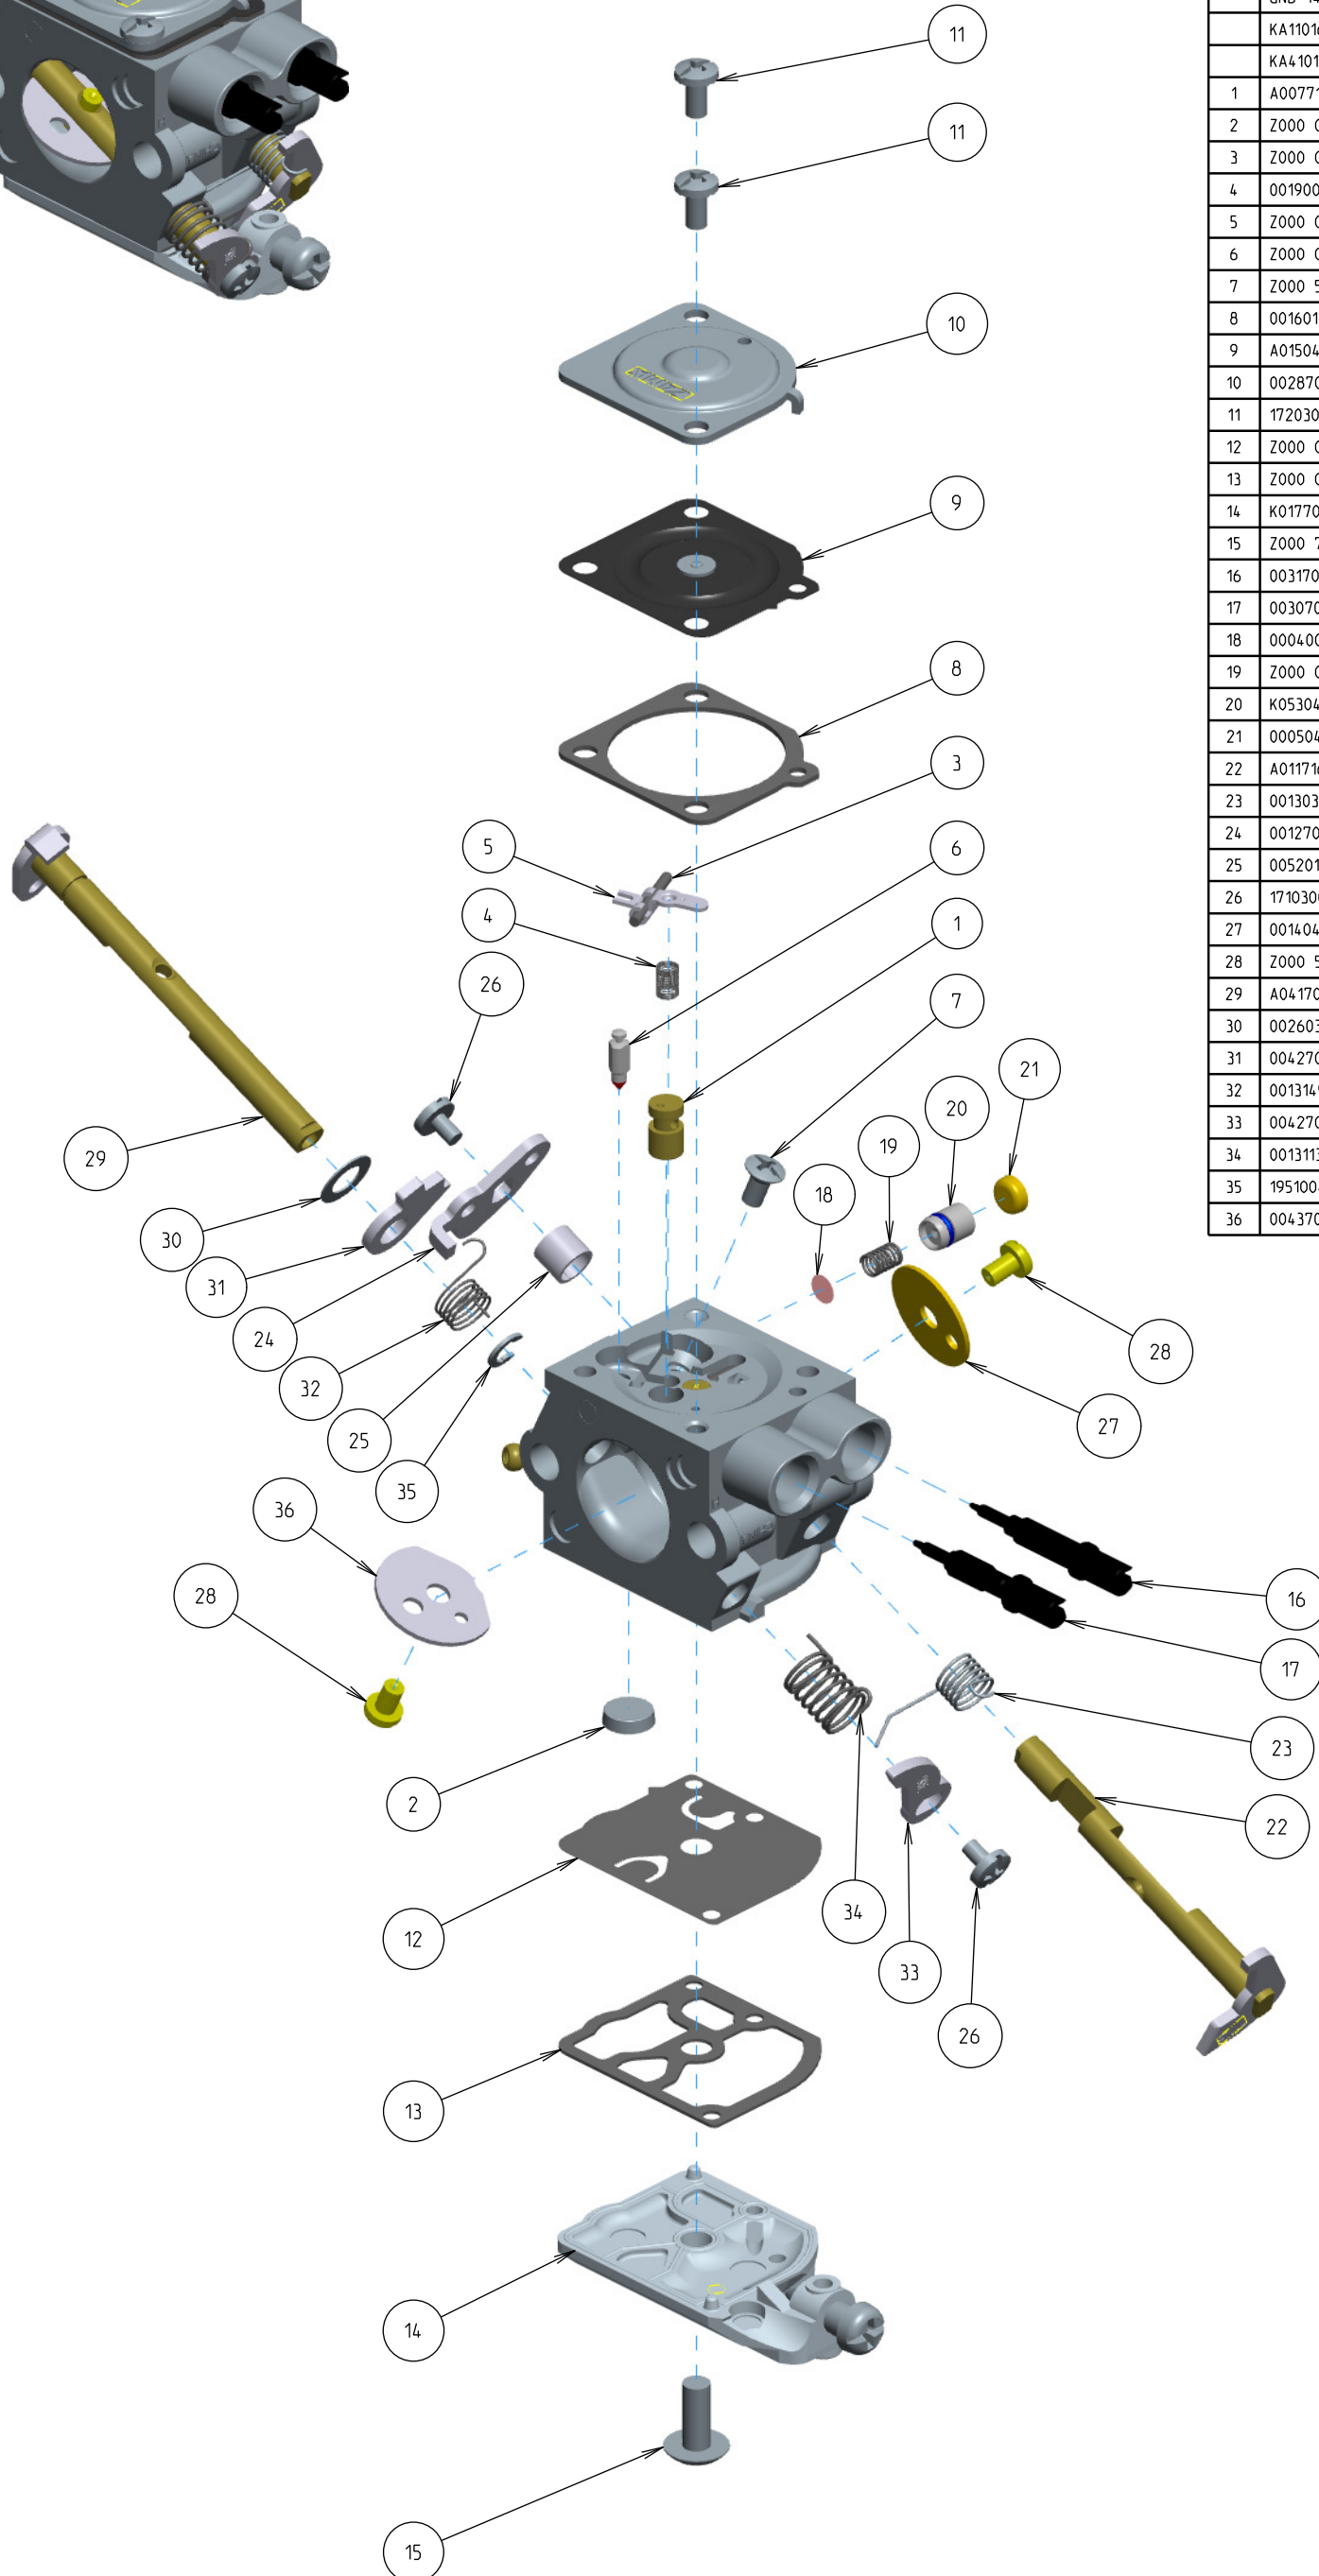

Z026-120-0604-A

ITEM	ZAMA PART NR.	DESCRIPTION
	Z026-120-0604-A	CARBURETOR ASSEMBLY
	RB-233	REBUILD KIT (2.3.4.5.6.7.8.9.12.13)
	GND-140	GASKET & DIAPHRAGM KIT (8.9.12.13)
	KA11016	THROTTLE KIT (22.23.24.25.26.27.28)
	KA41016	CHOKE KIT (26.28.29.30.31.32.33.34.35.36)
1	A007710	NOZZLE ASS'Y, CHECK VALVE
2	Z000 004 Z000	Strainer
3	Z000 021 Z006	Pin
4	0019009	Metering spring
5	Z000 020 Z002	Metering lever
6	Z000 018 Z000	Inlet needle
7	Z000 500 Z001	Metering lever screw
8	0016019	GASKET,METERING CHAMBER
9	A015049	DIAPHRAGM ASS'Y, METERING
10	0028704	COVER, METERING
11	17203006	Binding screw vs serration
12	Z000 022 Z002	Pump diaphragm
13	Z000 023 Z005	Pump gasket
14	K017704	COVER KIT, PUMP
15	Z000 700 Z000	Truss head screw
16	0031706	SCREW, IDLE MIXTURE
17	0030705	SCREW, MAIN MIXTURE
18	0004002	STRAINER
19	Z000 054 Z006	Spring
20	K053049	PLUNGER KIT
21	0005048	Plug
22	A011716	SHAFT ASS'Y, THROTTLE
23	0013039	SPRING, THROTTLE RETURN
24	0012705	LEVER, THROTTLE
25	0052019	COLLAR
26	17103004	SCREW
27	0014040	Throttle valve
28	Z000 510 Z000	Valve screw
29	A041704	SHAFT ASSY, CHOKE
30	0026037	WASHER
31	0042703	LEVER, CHOKE
32	0013149	SPRING, CHOKE RETURN
33	0042706	LEVER, CHOKE
34	0013113	SPRING, THROTTLE RETURN
35	19510040	E-ring
36	0043701	VALVE, CHOKE