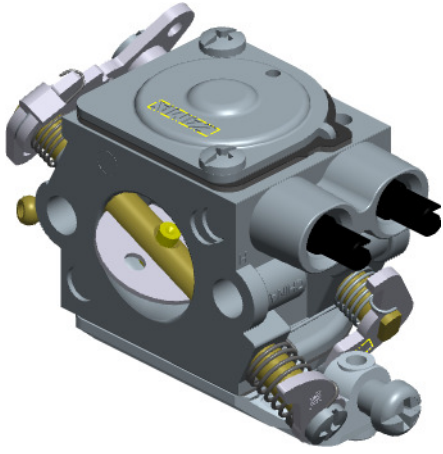

Z026-120-0604-A

ITEM	ZAMA PART NR.	DESCRIPTION
	Z026-120-0604-A	CARBURETOR ASSEMBLY
	RB-233	REBUILD KIT (2.3.4.5.6.7.8.9.12.13)
	GND-140	GASKET & DIAPHRAGM KIT (8.9.12.13)
	KA11016	THROTTLE KIT (22.23.24.25.26.27.28)
	KA41016	CHOKE KIT (26.28.29.30.31.32.33.34.35.36)
1	A007710	NOZZLE ASS'Y, CHECK VALVE
2	Z000 004 Z000	Strainer
3	Z000 021 Z006	Pin
4	0019009	Metering spring
5	Z000 020 Z002	Metering lever
6	Z000 018 Z000	Inlet needle
7	Z000 500 Z001	Metering lever screw
8	0016019	GASKET,METERING CHAMBER
9	A015049	DIAPHRAGM ASS'Y, METERING
10	0028704	COVER, METERING
11	17203006	Binding screw vs serration
12	Z000 022 Z002	Pump diaphragm
13	Z000 023 Z005	Pump gasket
14	K017704	COVER KIT, PUMP
15	Z000 700 Z000	Truss head screw
16	0031706	SCREW, IDLE MIXTURE
17	0030705	SCREW, MAIN MIXTURE
18	0004002	STRAINER
19	Z000 054 Z006	Spring
20	K053049	PLUNGER KIT
21	0005048	Plug
22	A011716	SHAFT ASS'Y, THROTTLE
23	0013039	SPRING, THROTTLE RETURN
24	0012705	LEVER, THROTTLE
25	0052019	COLLAR
26	17103004	SCREW
27	0014040	Throttle valve
28	Z000 510 Z000	Valve screw
29	A041704	SHAFT ASSY, CHOKE
30	0026037	WASHER
31	0042703	LEVER, CHOKE
32	0013149	SPRING, CHOKE RETURN
33	0042706	LEVER, CHOKE
34	0013113	SPRING, THROTTLE RETURN
35	19510040	E-ring
36	0043701	VALVE, CHOKE