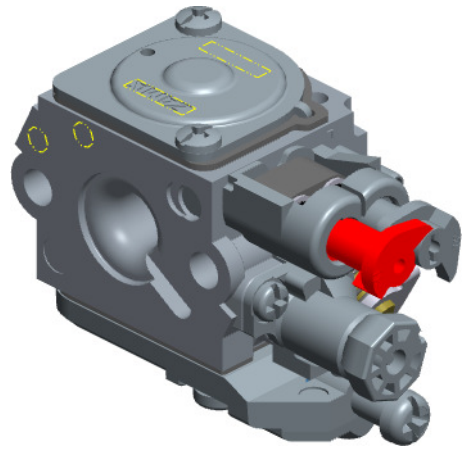

# Z022-120-0601-A

ITEM	ZAMA PART NR.	DESCRIPTION
	Z022-120-0601-A	CARBURETOR ASSEMBLY
	Z000 001 K046	REBUILD KIT (1,3,4,5,6,7,9,10,13,14)
	GND-18	GASKET & DIAPHRAGM KIT (9,10,13,14)
	K017073	COVER KIT, PUMP (15,16,17)
1	0005004	PLUG,WELCH
2	A007175	NOZZLE ASS'Y, CHECK VALVE
3	Z000 004 Z002	Strainer
4	Z000 021 Z006	Pin
5	0019005	SPRING, METERING LEVER
6	Z000 020 Z002	Metering lever
7	Z000 018 Z001	Inlet needle
8	Z000 500 Z001	Metering lever screw
9	0016019	GASKET,METERING CHAMBER
10	A015010	DIAPHRAGM ASS'Y, METERING
11	0028022	COVER, METERING
12	17203006	Binding screw vs serration
13	0015092	DIAPHRAGM,PUMP
14	0016087	GASKET, PUMP
15	0017081	COVER, PUMP
16	Z000 036 Z001	Friction piece
17	0035033	SCREW, THROTTLE ADJUST
18	16104010	SCREW
19	0009028	RETAINER,LIMIT CAP
20	Z000 051 Z002	Boot
21	0031165	SCREW, IDLE MIXTURE
22	0030190	SCREW, MAIN MIXTURE
23	0026014	WASHER
24	0061056	LIMITER, TAMPER RESIST (O.D.LATCH)
25	0061026	LIMITER,TAMPER RESISTANCE
26	A053022	PLUNGER ASS'Y, STARTER
27	16103005	SCREW
28	A011180	SHAFT ASS'Y THROTTLE
29	0013081	SPRING, THROTTLE RETURN
30	0014080	VALVE, THROTTLE
31	Z000 510 Z000	Valve screw
32	Z000 950 Z001	E-ring