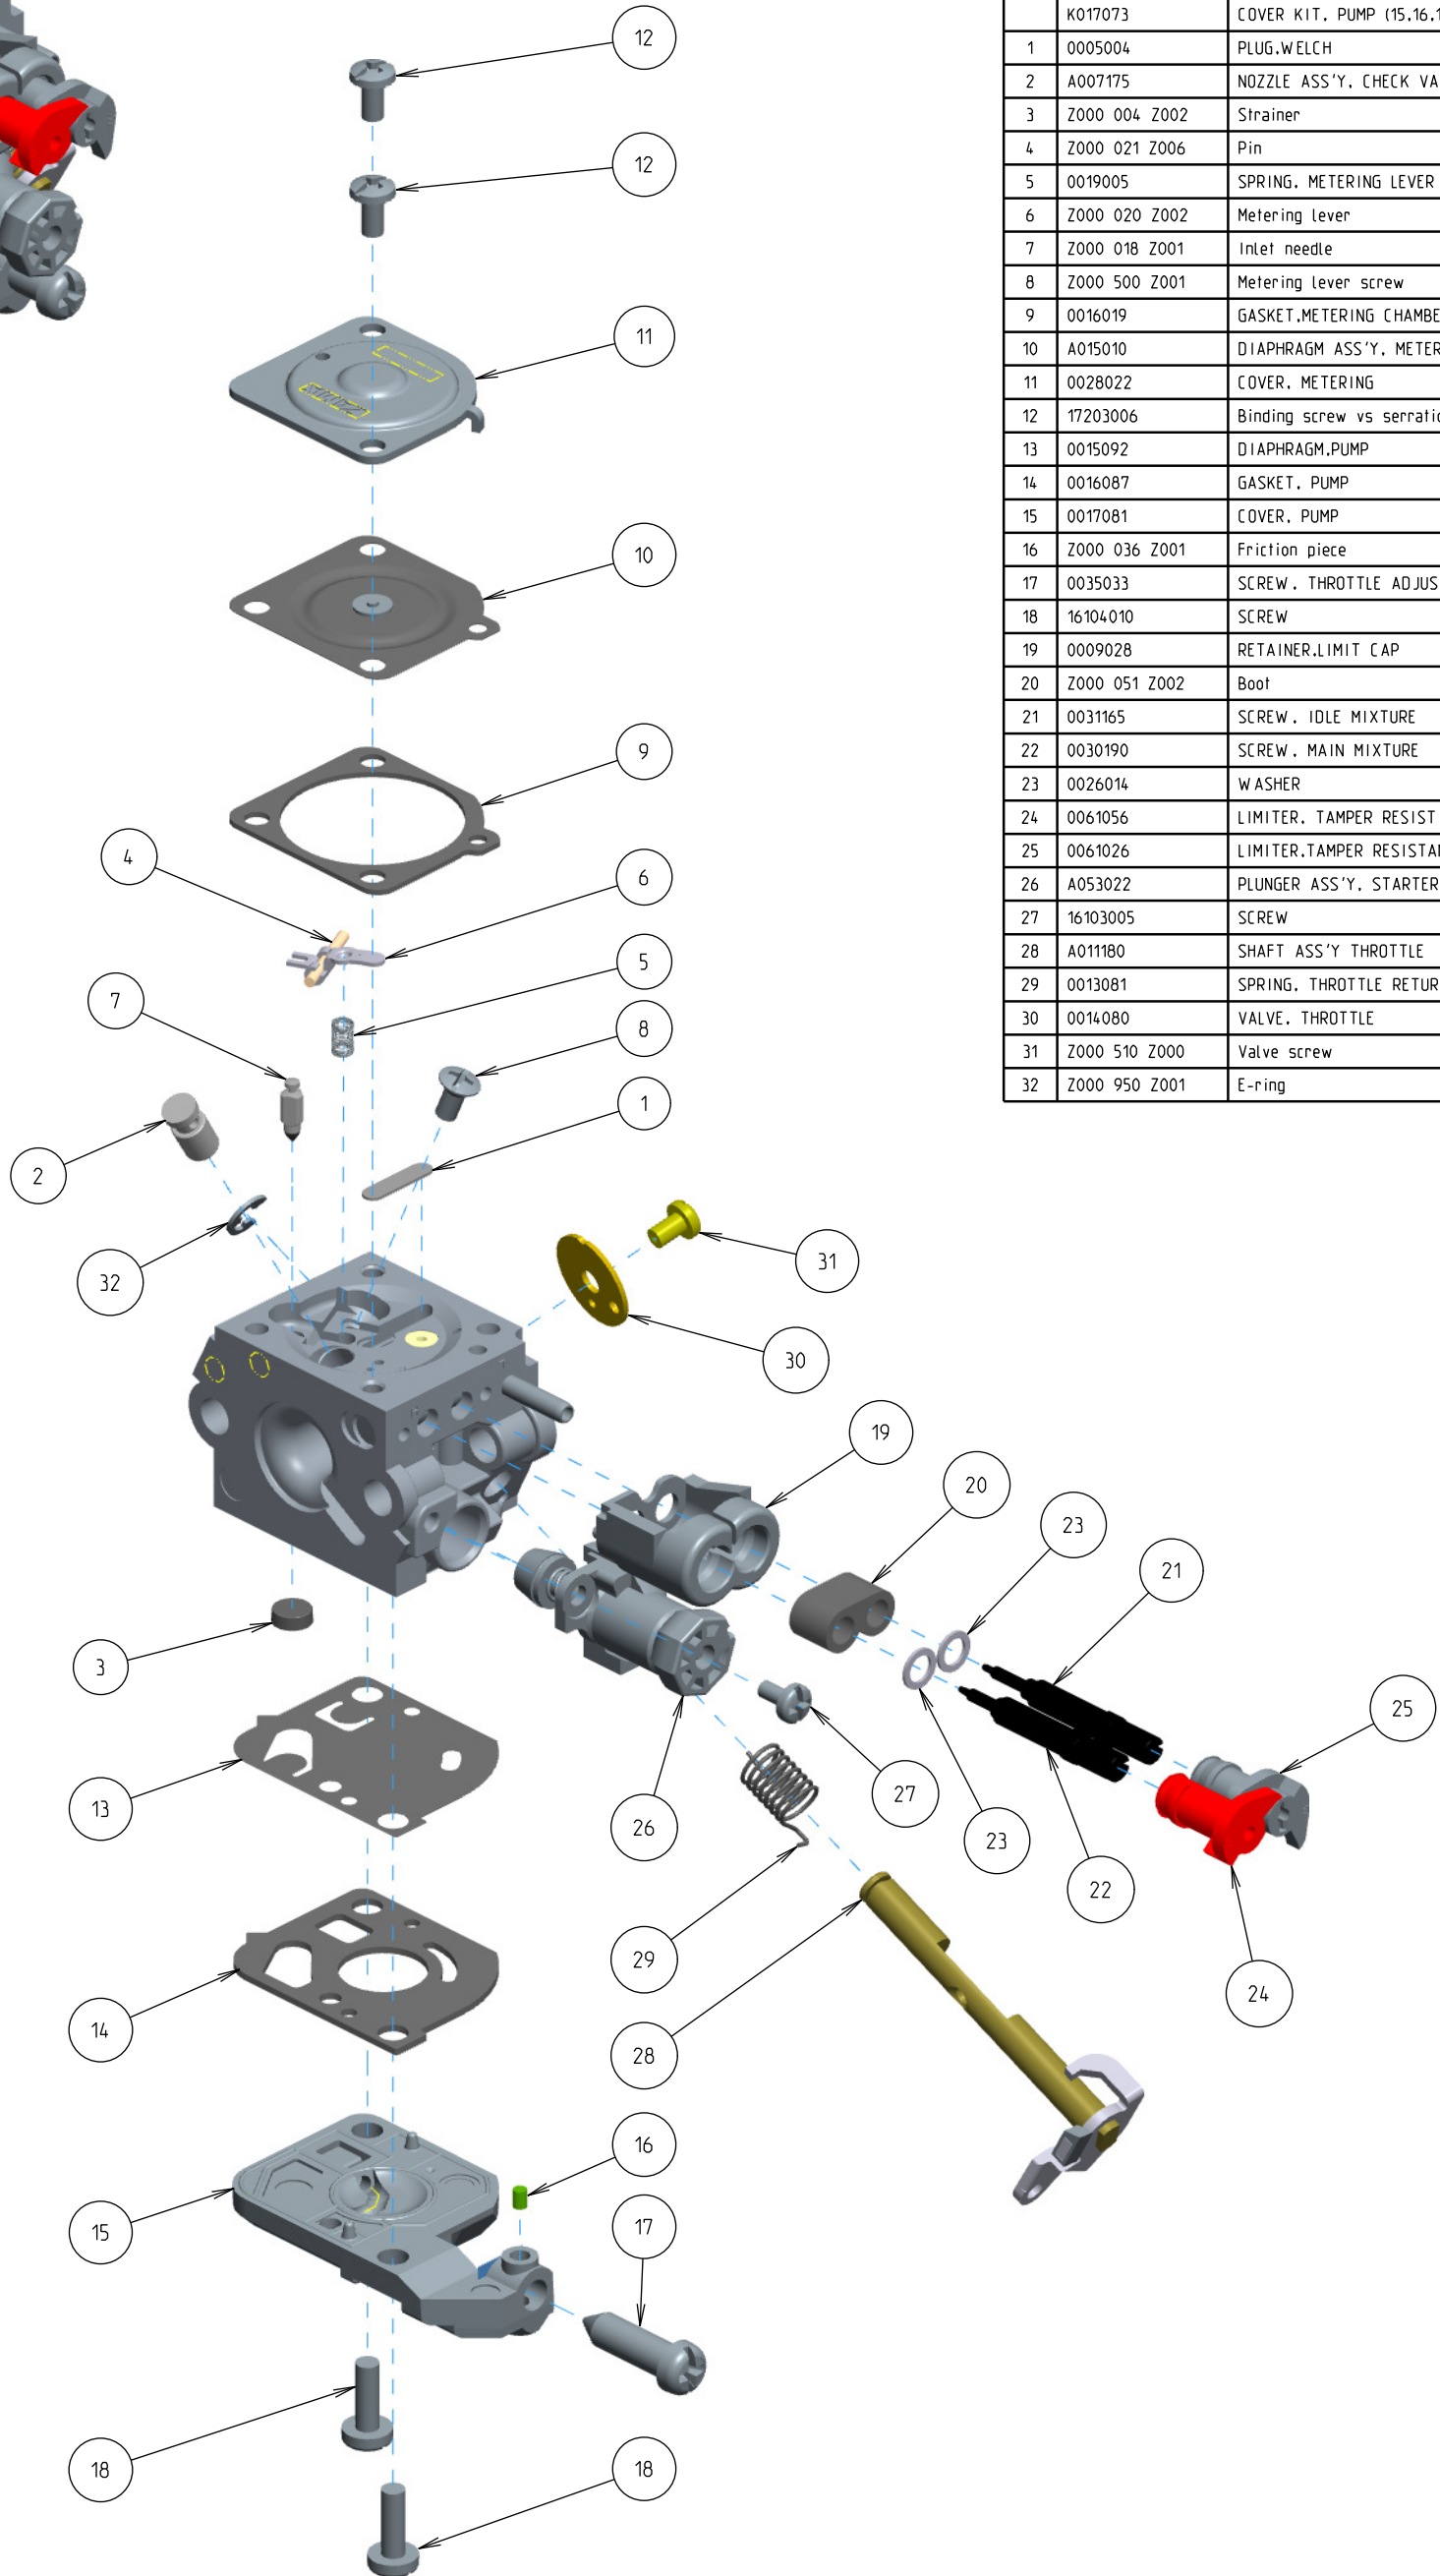

# Z022-120-0601-A

ITEM	ZAMA PART NR.	DESCRIPTION
	Z022-120-0601-A	CARBURETOR ASSEMBLY
	Z000 001 K046	REBUILD KIT (1,3,4,5,6,7,9,10,13,14)
	GND-18	GASKET & DIAPHRAGM KIT (9,10,13,14)
	K017073	COVER KIT, PUMP (15,16,17)
1	0005004	PLUG,WELCH
2	A007175	NOZZLE ASS'Y, CHECK VALVE
3	Z000 004 Z002	Strainer
4	Z000 021 Z006	Pin
5	0019005	SPRING, METERING LEVER
6	Z000 020 Z002	Metering lever
7	Z000 018 Z001	Inlet needle
8	Z000 500 Z001	Metering lever screw
9	0016019	GASKET,METERING CHAMBER
10	A015010	DIAPHRAGM ASS'Y, METERING
11	0028022	COVER, METERING
12	17203006	Binding screw vs serration
13	0015092	DIAPHRAGM,PUMP
14	0016087	GASKET, PUMP
15	0017081	COVER, PUMP
16	Z000 036 Z001	Friction piece
17	0035033	SCREW, THROTTLE ADJUST
18	16104010	SCREW
19	0009028	RETAINER,LIMIT CAP
20	Z000 051 Z002	Boot
21	0031165	SCREW, IDLE MIXTURE
22	0030190	SCREW, MAIN MIXTURE
23	0026014	WASHER
24	0061056	LIMITER, TAMPER RESIST (O.D.LATCH)
25	0061026	LIMITER,TAMPER RESISTANCE
26	A053022	PLUNGER ASS'Y, STARTER
27	16103005	SCREW
28	A011180	SHAFT ASS'Y THROTTLE
29	0013081	SPRING, THROTTLE RETURN
30	0014080	VALVE, THROTTLE
31	Z000 510 Z000	Valve screw
32	Z000 950 Z001	E-ring