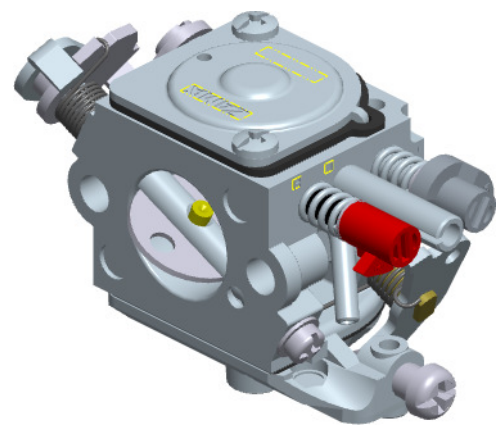

# Z014-120-0630-B

ITEM	ZAMA PART NR.	DESCRIPTION
	Z014-120-0630-B	CARBURETOR ASSEMBLY
	Z000 001 K104	REBUILD KIT (2,3,4,5,6,8,9,12,13,40)
	Z000 003 K034	GASKET & DIAPHRAGM KIT (8,9,12,13)
1	Z000 007 A130	Nozzle assy
2	Z000 004 Z000	Strainer
3	Z000 021 Z006	Pin
4	Z000 019 Z000	Metering spring
5	Z000 020 Z002	Metering Lever
6	Z000 018 Z000	Inlet needle
7	Z000 500 Z001	Metering lever screw
8	Z000 016 Z026	Metering gasket
9	Z000 015 A053	Metering diaphragm assy
10	Z000 028 Z005	Metering cover
11	Z000 720 Z001	Binding screw vs serration
12	Z000 022 Z002	Pump diaphragm
13	Z000 023 Z005	Pump gasket
14	Z000 017 Z004	Pump cover
15	Z000 036 Z001	Friction piece
16	Z000 035 Z039	Idle speed screw
17	Z000 700 Z000	Truss head screw
18	Z000 031 K011	Low speed screw kit
19	Z000 030 Z107	High speed screw
20	Z000 026 Z014	Washer
21	Z000 029 Z001	Adjustment screw spring
22	Z000 038 Z001	Friction Spring
23	Z000 928 Z003	Stainless plug ball
24	Z000 011 A033	Throttle shaft assy
25	Z000 013 Z011	Return spring
26	Z000 014 Z011	Throttle valve
27	Z000 510 Z002	Valve screw
28	Z000 012 Z015	Throttle lever
29	Z000 052 Z014	Collar
30	Z000 710 Z008	Binding head screw
31	Z000 041 A010	Choke shaft assy
32	Z000 013 Z095	Return spring
33	Z000 043 Z009	Choke Valve
34	Z000 510 Z000	Valve screw
35	Z000 052 Z004	Collar
36	Z000 042 Z009	Choke lever
37	Z000 630 Z004	Pan screw vs washer
38	Z000 061 Z000	Limiter Cap
39	Z000 061 Z001	Limiter Cap
40	Z000 005 Z001	Plug