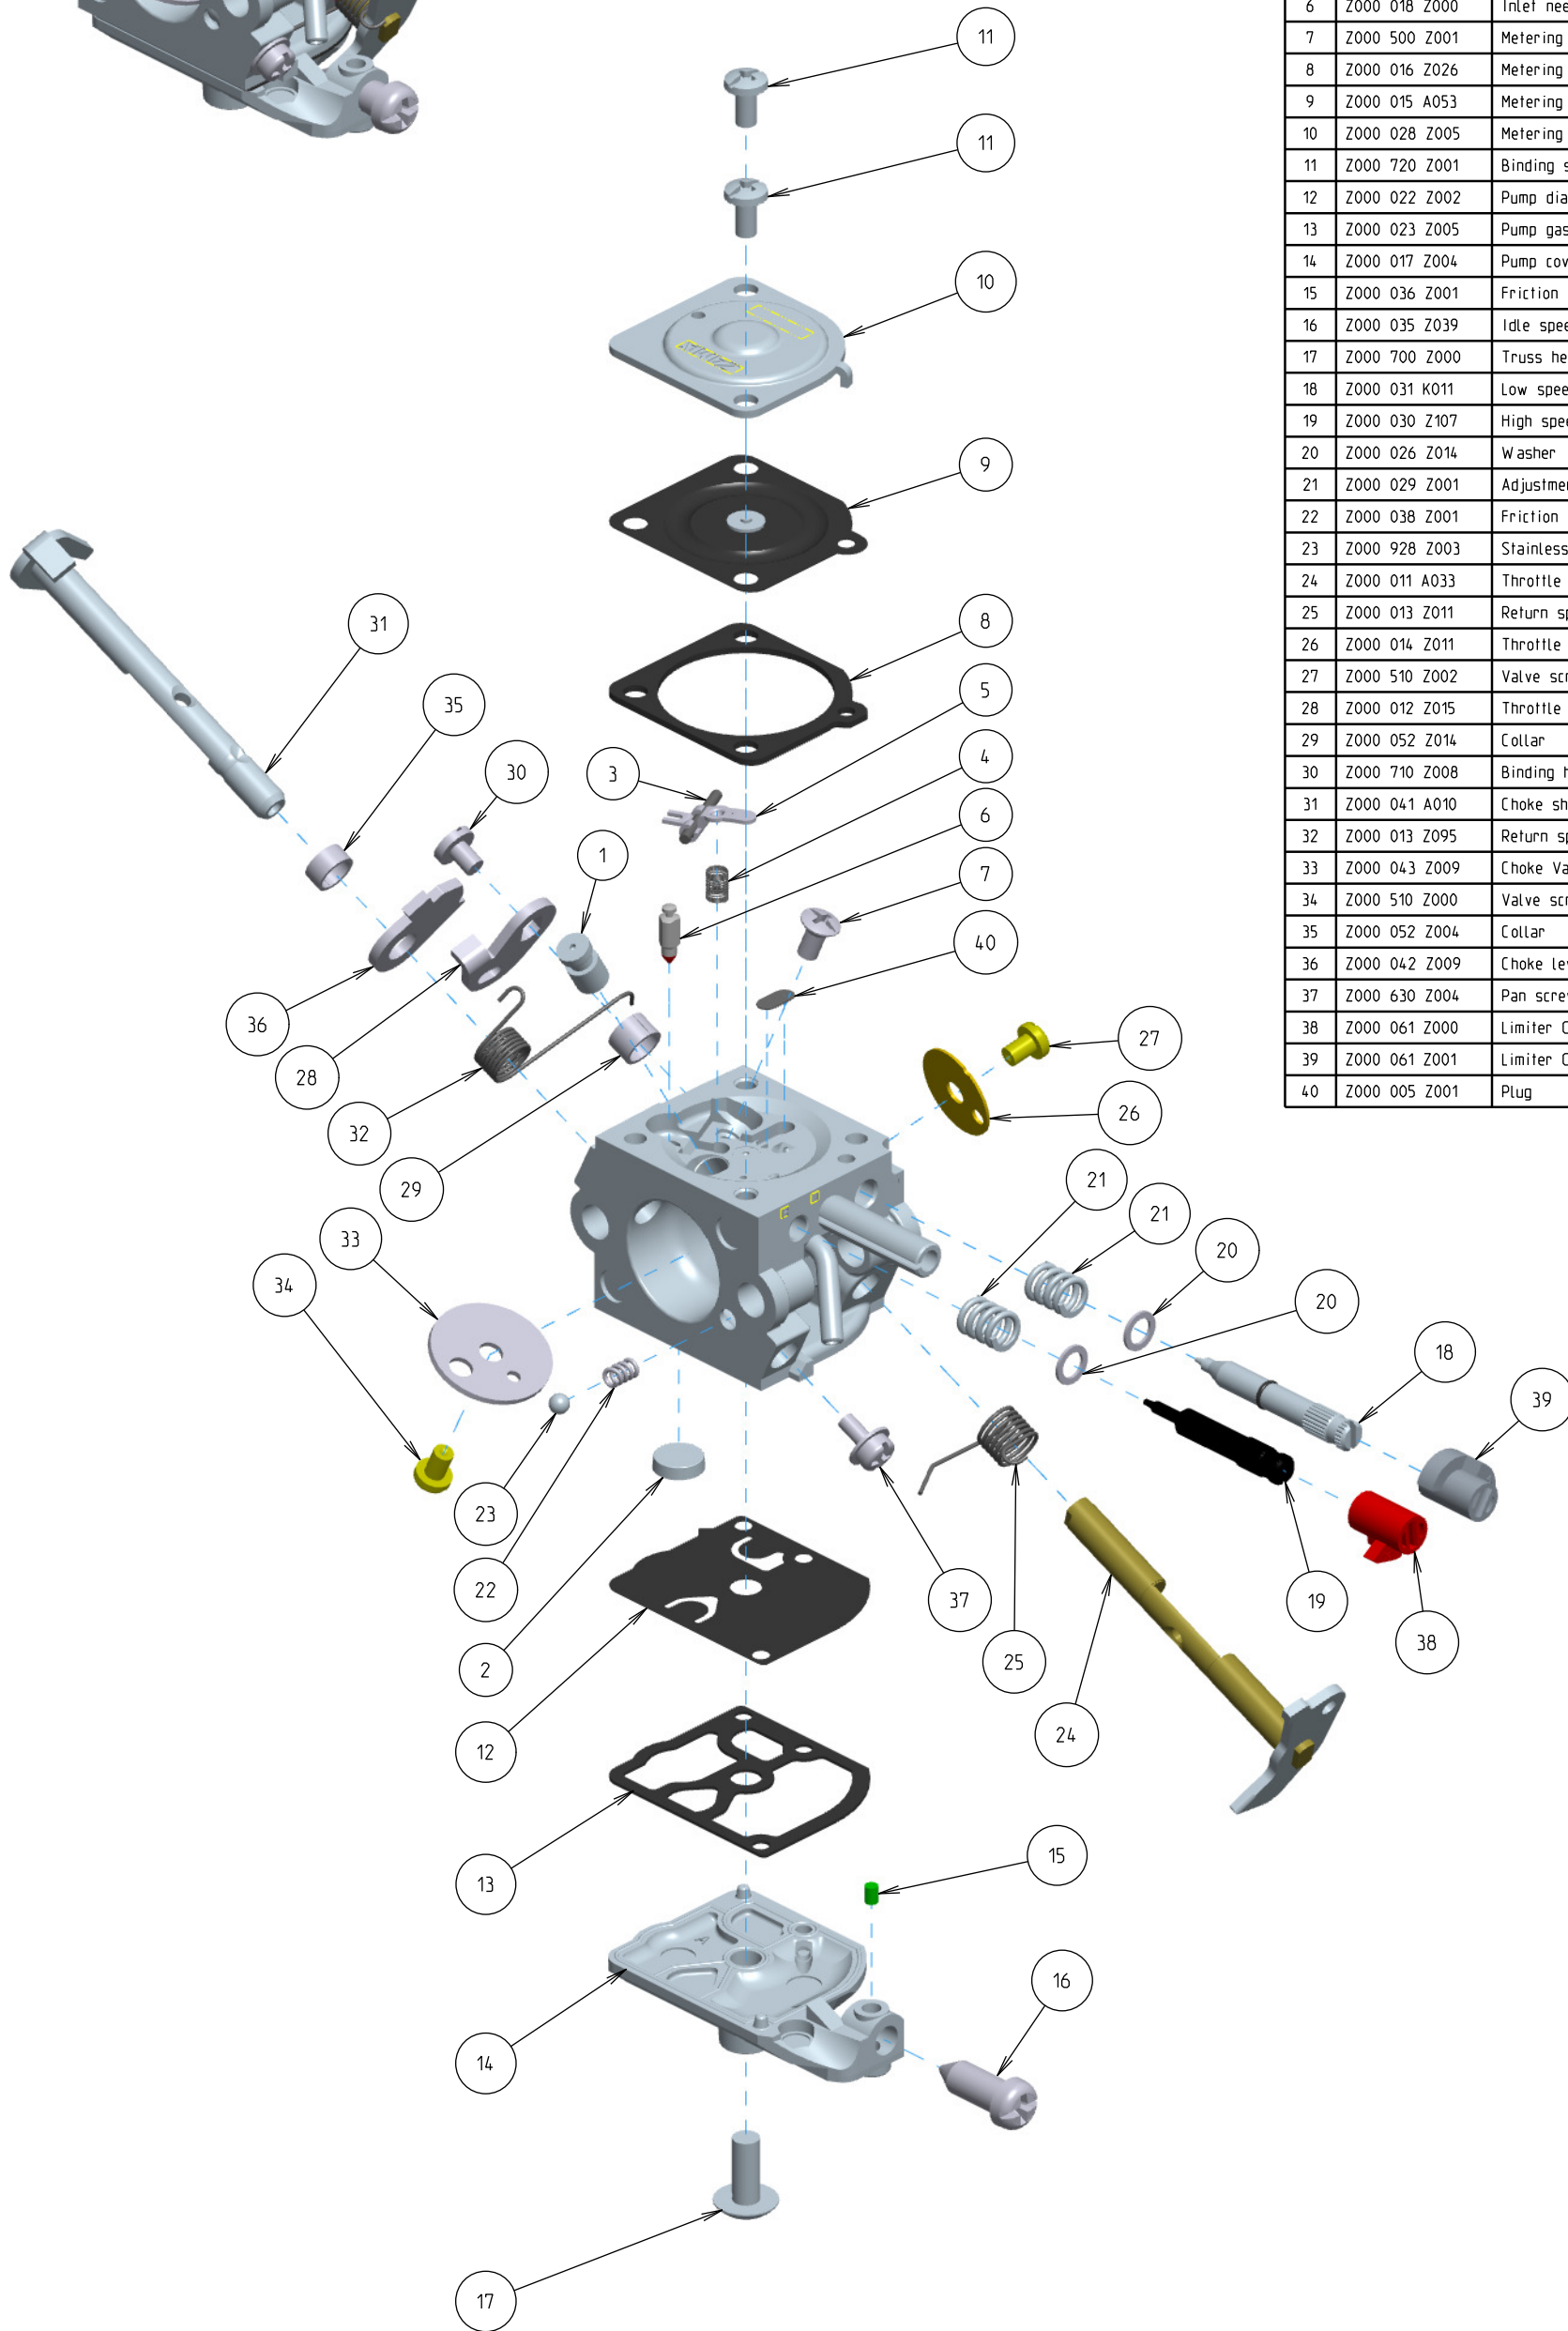

# Z014-120-0630-B

ITEM	ZAMA PART NR.	DESCRIPTION
	Z014-120-0630-B	CARBURETOR ASSEMBLY
	Z000 001 K104	REBUILD KIT (2,3,4,5,6,8,9,12,13,40)
	Z000 003 K034	GASKET & DIAPHRAGM KIT (8,9,12,13)
1	Z000 007 A130	Nozzle assy
2	Z000 004 Z000	Strainer
3	Z000 021 Z006	Pin
4	Z000 019 Z000	Metering spring
5	Z000 020 Z002	Metering Lever
6	Z000 018 Z000	Inlet needle
7	Z000 500 Z001	Metering lever screw
8	Z000 016 Z026	Metering gasket
9	Z000 015 A053	Metering diaphragm assy
10	Z000 028 Z005	Metering cover
11	Z000 720 Z001	Binding screw vs serration
12	Z000 022 Z002	Pump diaphragm
13	Z000 023 Z005	Pump gasket
14	Z000 017 Z004	Pump cover
15	Z000 036 Z001	Friction piece
16	Z000 035 Z039	Idle speed screw
17	Z000 700 Z000	Truss head screw
18	Z000 031 K011	Low speed screw kit
19	Z000 030 Z107	High speed screw
20	Z000 026 Z014	Washer
21	Z000 029 Z001	Adjustment screw spring
22	Z000 038 Z001	Friction Spring
23	Z000 928 Z003	Stainless plug ball
24	Z000 011 A033	Throttle shaft assy
25	Z000 013 Z011	Return spring
26	Z000 014 Z011	Throttle valve
27	Z000 510 Z002	Valve screw
28	Z000 012 Z015	Throttle lever
29	Z000 052 Z014	Collar
30	Z000 710 Z008	Binding head screw
31	Z000 041 A010	Choke shaft assy
32	Z000 013 Z095	Return spring
33	Z000 043 Z009	Choke Valve
34	Z000 510 Z000	Valve screw
35	Z000 052 Z004	Collar
36	Z000 042 Z009	Choke lever
37	Z000 630 Z004	Pan screw vs washer
38	Z000 061 Z000	Limiter Cap
39	Z000 061 Z001	Limiter Cap
40	Z000 005 Z001	Plug