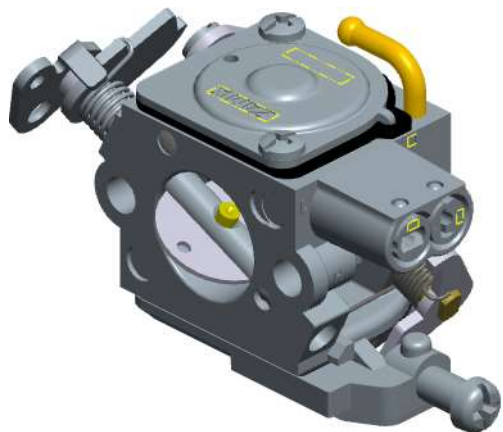

Z014-120-0608-B

ITEM	ZAMA PART NR.	DESCRIPTION
	Z014-120-0608-B	CARBURETOR ASSEMBLY
	RB-137	REBUILD KIT (2,3,4,5,6,7,9,12,13,32,39,40)
	GND-39	GASKET & DIAPHRAGM KIT (9,12,13,39)
1	A007214	NOZZLE ASS'Y. CHECK VALVE
2	Z000 004 Z000	Strainer
3	Z000 005 Z013	Plug
4	Z000 021 Z006	Pin
5	Z000 019 Z002	Metering spring
6	Z000 020 Z002	Metering Lever
7	Z000 018 Z001	Inlet needle
8	Z000 500 Z001	Metering Lever screw
9	0016018	GASKET, METERING CHAMBER
10	0028022	Metering cover
11	Z000 720 Z001	Binding screw vs serration
12	Z000 022 Z002	Pump diaphragm
13	Z000 023 Z005	Pump gasket
14	A017043	COVER ASS'Y. PUMP
15	Z000 700 Z000	Truss head screw
16	Z000 036 Z001	Friction piece
17	0035033	Idle speed screw
18	0031233	SCREW, IDLE MIXTURE
19	0030234	SCREW, MAIN MIXTURE
20	Z000 038 Z001	Friction Spring
21	Z000 928 Z003	Stainless plug ball
22	Z000 004 Z001	Strainer
23	Z000 054 Z006	Spring
24	K053030	PLUNGER KIT
25	A011233	SHAFT ASS'Y. THROTTLE
26	Z000 013 Z011	Return spring
27	Z000 014 Z001	Throttle valve
28	Z000 510 Z000	Valve screw
29	0012179	LEVER, THROTTLE
30	0052004	COLLAR
31	Z000 710 Z008	Binding head screw
32	Z000 004 Z005	Strainer
33	A041093	SHAFT ASS'Y. CHOKE
34	0052013	Collar
35	0042103	LEVER, CHOKE
36	0013071	SPRING, CHOKE RETURN
37	0043010	Choke Valve
38	K061002	LIMITER, TAMPER KIT
39	A015018	DIAPHRAGM ASS'Y. METERING
40	0005004	PLUG, WELCH