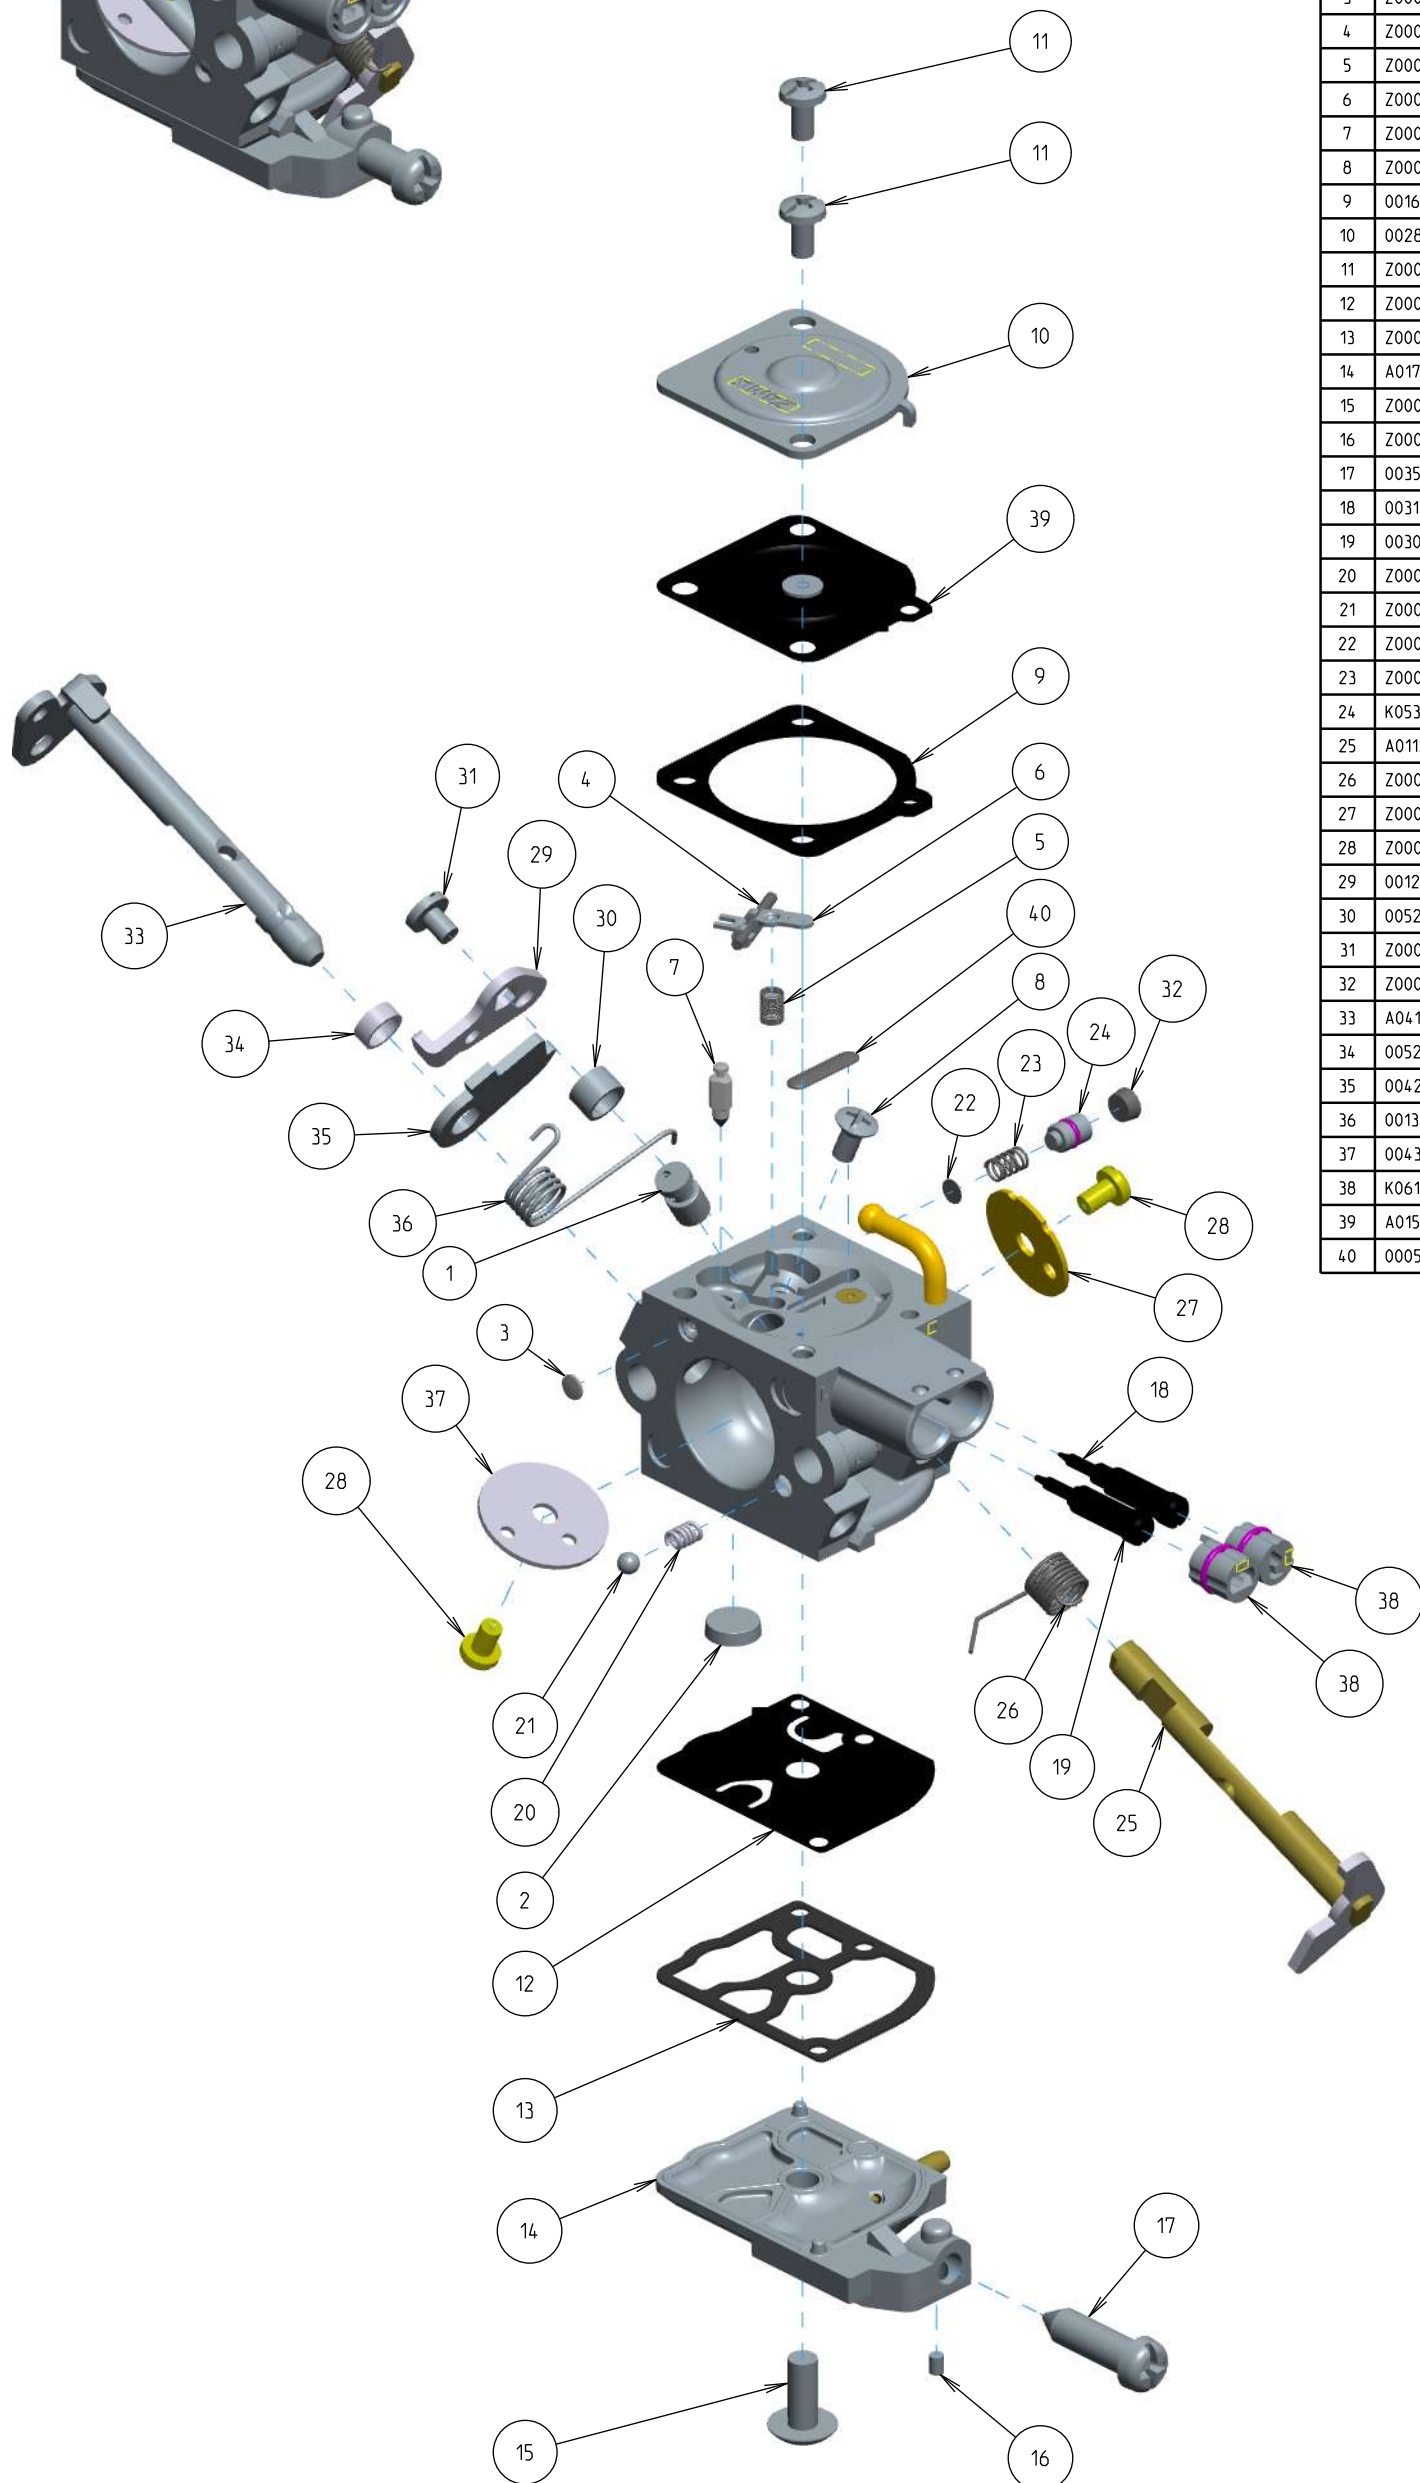

Z014-120-0608-B

ITEM	ZAMA PART NR.	DESCRIPTION
	Z014-120-0608-B	CARBURETOR ASSEMBLY
	RB-137	REBUILD KIT (2,3,4,5,6,7,9,12,13,32,39,40)
	GND-39	GASKET & DIAPHRAGM KIT (9,12,13,39)
1	A007214	NOZZLE ASS'Y. CHECK VALVE
2	Z000 004 Z000	Strainer
3	Z000 005 Z013	Plug
4	Z000 021 Z006	Pin
5	Z000 019 Z002	Metering spring
6	Z000 020 Z002	Metering Lever
7	Z000 018 Z001	Inlet needle
8	Z000 500 Z001	Metering Lever screw
9	0016018	GASKET, METERING CHAMBER
10	0028022	Metering cover
11	Z000 720 Z001	Binding screw vs serration
12	Z000 022 Z002	Pump diaphragm
13	Z000 023 Z005	Pump gasket
14	A017043	COVER ASS'Y. PUMP
15	Z000 700 Z000	Truss head screw
16	Z000 036 Z001	Friction piece
17	0035033	Idle speed screw
18	0031233	SCREW, IDLE MIXTURE
19	0030234	SCREW, MAIN MIXTURE
20	Z000 038 Z001	Friction Spring
21	Z000 928 Z003	Stainless plug ball
22	Z000 004 Z001	Strainer
23	Z000 054 Z006	Spring
24	K053030	PLUNGER KIT
25	A011233	SHAFT ASS'Y. THROTTLE
26	Z000 013 Z011	Return spring
27	Z000 014 Z001	Throttle valve
28	Z000 510 Z000	Valve screw
29	0012179	LEVER, THROTTLE
30	0052004	COLLAR
31	Z000 710 Z008	Binding head screw
32	Z000 004 Z005	Strainer
33	A041093	SHAFT ASS'Y. CHOKE
34	0052013	Collar
35	0042103	LEVER, CHOKE
36	0013071	SPRING, CHOKE RETURN
37	0043010	Choke Valve
38	K061002	LIMITER, TAMPER KIT
39	A015018	DIAPHRAGM ASS'Y. METERING
40	0005004	PLUG, WELCH