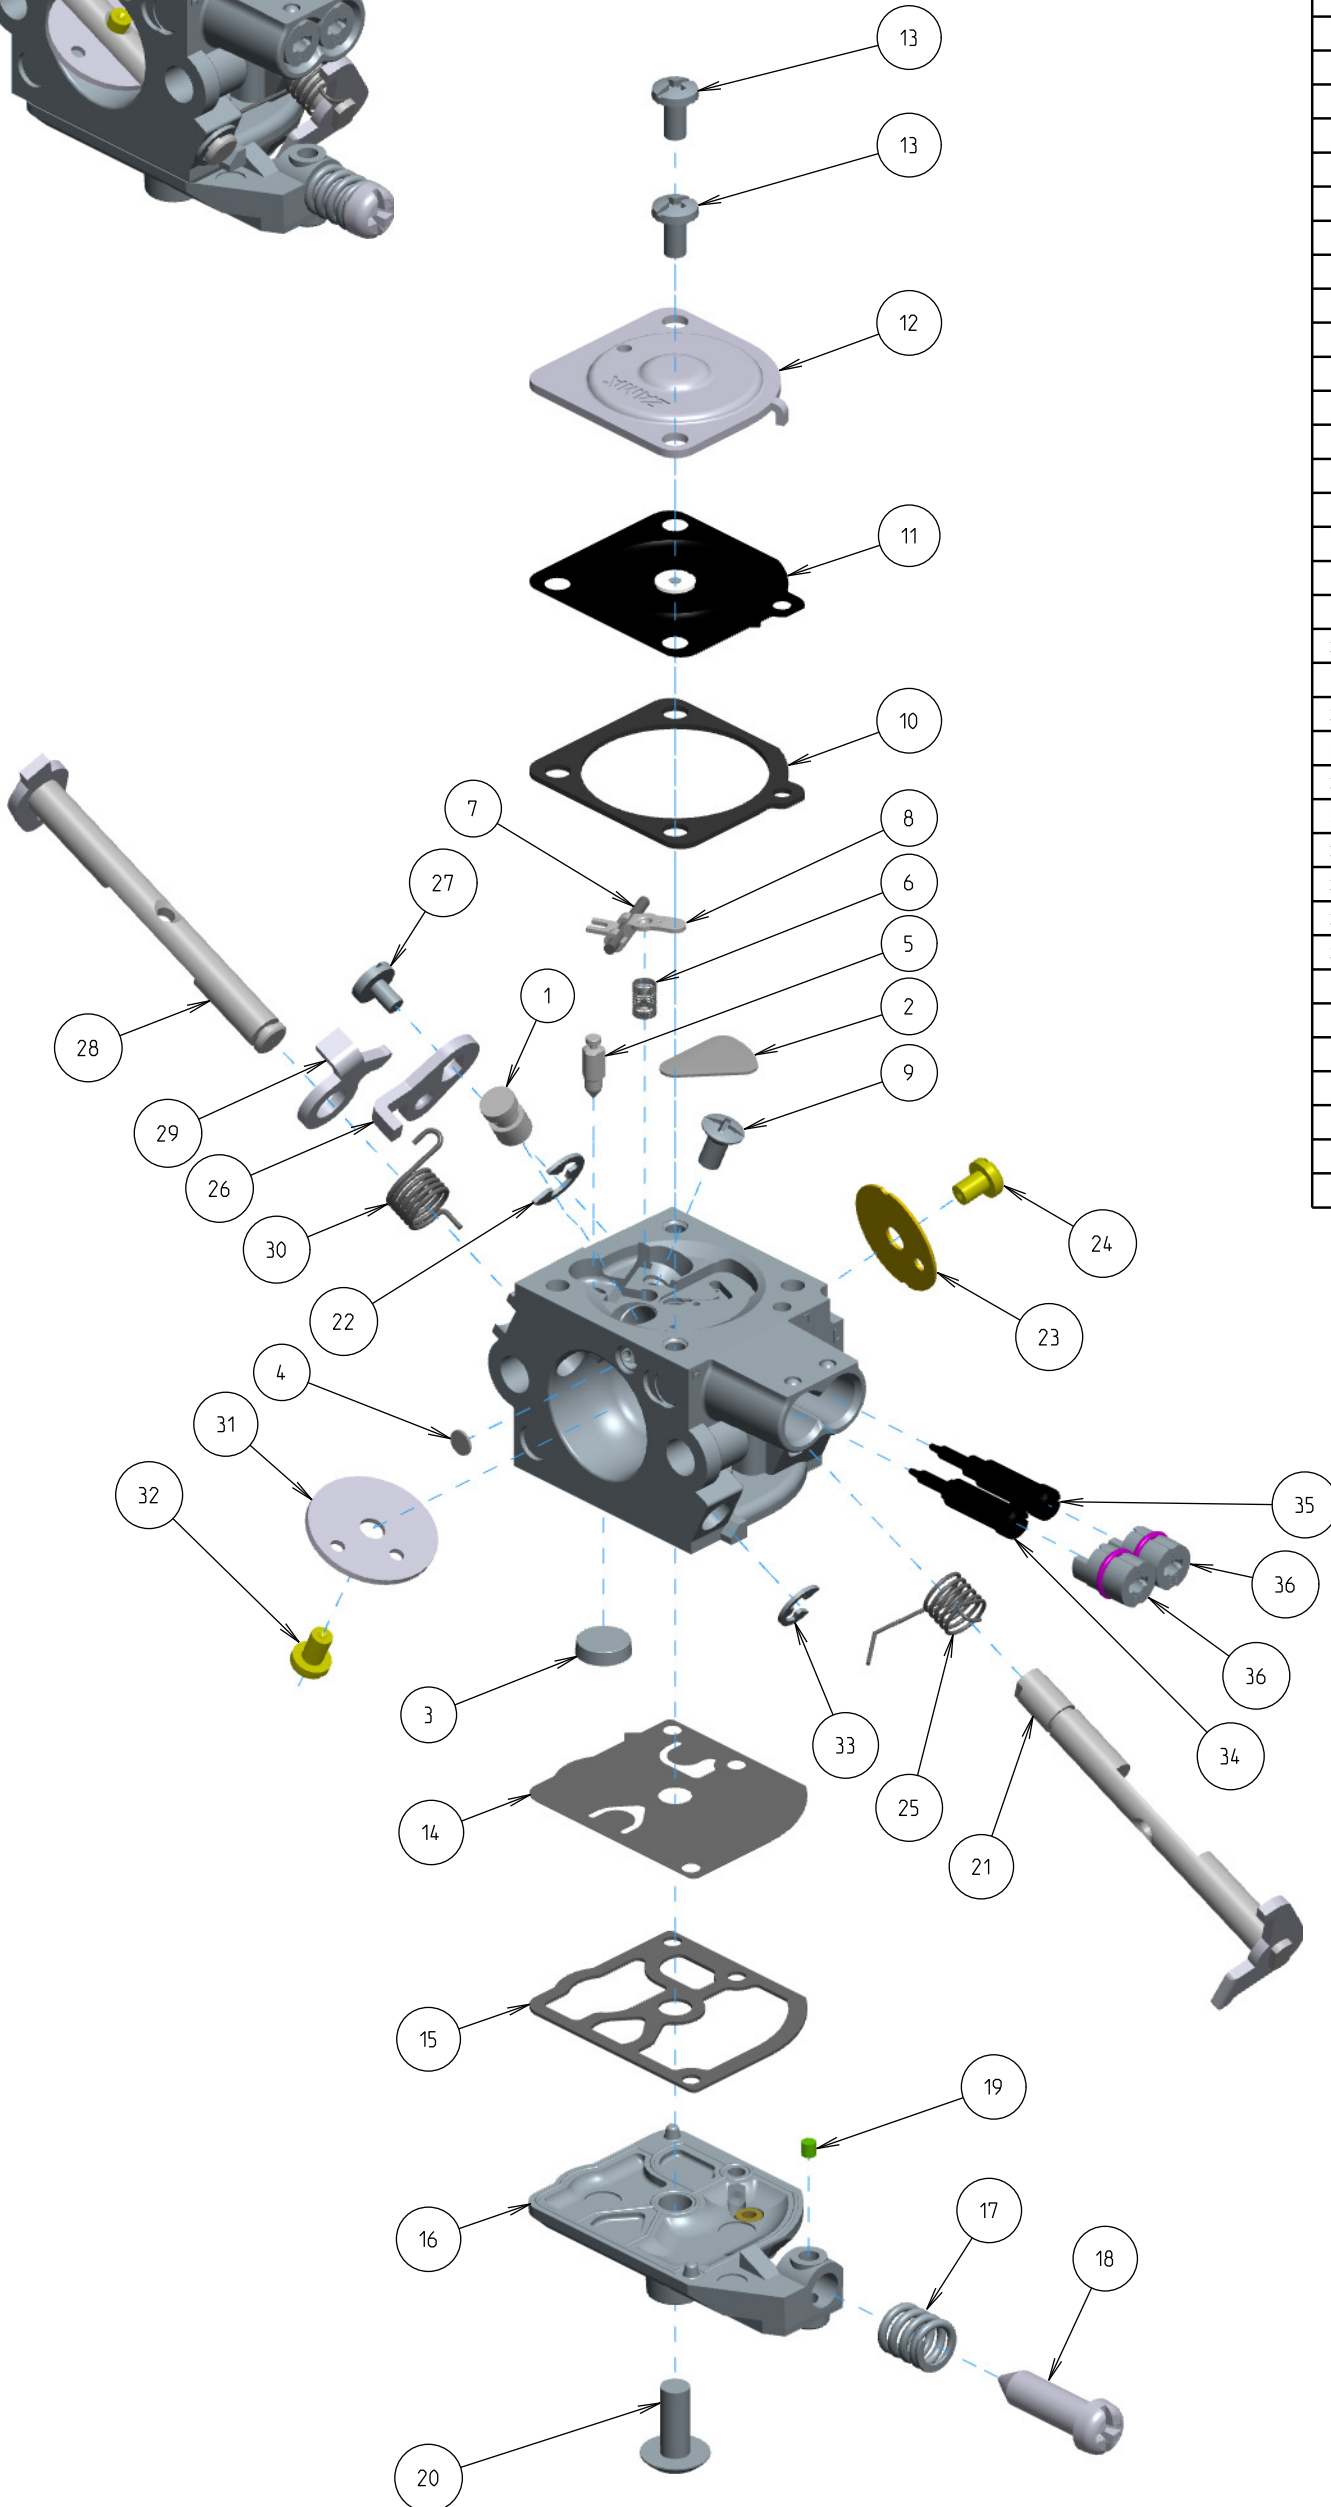

# Z011-120-0694-A

ITEM	ZAMA PART NR.	DESCRIPTION
	Z011-120-0694-A	CARBURETOR ASSEMBLY
	RB-215	REBUILD KIT (2,3,5,6,7,8,10,11,14,15)
	GND-125	GASKET & DIAPHRAGM KIT (10,11,14,15)
	K017096	COVER KIT, PUMP (16,17,18,19)
1	A007170	NOZZLE ASS'Y, CHECK VALVE
2	0005010	PLUG, WELCH
3	0004011	Strainer
4	0005009	PLUG, WELCH
5	0018004	VALVE, INLET NEEDLE
6	Z000 019 Z003	Metering spring
7	Z000 021 Z006	Pin
8	Z000 020 Z002	Metering lever
9	Z000 500 Z001	Metering lever screw
10	0016019	GASKET, METERING CHAMBER
11	A015079	DIAPHRAGM ASS'Y, METERING
12	0028015	COVER, METERING
13	Z000 720 Z001	Binding screw vs serration
14	0015038	DIAPHRAGM, PUMP
15	Z000 023 Z005	Pump gasket
16	A017042	COVER ASS'Y, PUMP
17	0029006	SPRING, ADJUST SCREW
18	0035033	SCREW, THROTTLE ADJUST
19	Z000 036 Z001	Friction piece
20	Z000 700 Z000	Truss head screw
21	A01100323	SHAFT ASS'Y, THROTTLE
22	Z000 950 Z000	E-ring
23	0014026	VALVE, THROTTLE
24	Z000 510 Z002	Valve screw
25	0013078	SPRING, THROTTLE RETURN
26	0012175	LEVER, THROTTLE
27	17103004	SCREW
28	A041095	SHAFT ASS'Y, CHOKE
29	0042218	LEVER, CHOKE
30	0013079	SPRING, CHOKE RETURN
31	Z000 043 Z000	Choke Valve
32	Z000 510 Z000	Valve screw
33	Z000 950 Z001	E-ring
34	0030218	SCREW, MAIN MIXTURE
35	0031220	SCREW, IDLE MIXTURE
36	K061001	LIMITER, TAMPER KIT