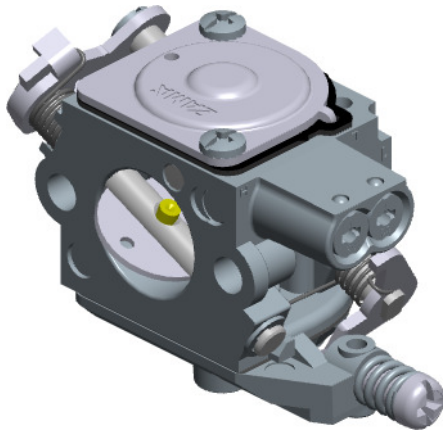

# Z011-120-0694-A

ITEM	ZAMA PART NR.	DESCRIPTION
	Z011-120-0694-A	CARBURETOR ASSEMBLY
	RB-215	REBUILD KIT (2,3,5,6,7,8,10,11,14,15)
	GND-125	GASKET & DIAPHRAGM KIT (10,11,14,15)
	K017096	COVER KIT, PUMP (16,17,18,19)
1	A007170	NOZZLE ASS'Y, CHECK VALVE
2	0005010	PLUG, WELCH
3	0004011	Strainer
4	0005009	PLUG, WELCH
5	0018004	VALVE, INLET NEEDLE
6	Z000 019 Z003	Metering spring
7	Z000 021 Z006	Pin
8	Z000 020 Z002	Metering lever
9	Z000 500 Z001	Metering lever screw
10	0016019	GASKET, METERING CHAMBER
11	A015079	DIAPHRAGM ASS'Y, METERING
12	0028015	COVER, METERING
13	Z000 720 Z001	Binding screw vs serration
14	0015038	DIAPHRAGM, PUMP
15	Z000 023 Z005	Pump gasket
16	A017042	COVER ASS'Y, PUMP
17	0029006	SPRING, ADJUST SCREW
18	0035033	SCREW, THROTTLE ADJUST
19	Z000 036 Z001	Friction piece
20	Z000 700 Z000	Truss head screw
21	A01100323	SHAFT ASS'Y, THROTTLE
22	Z000 950 Z000	E-ring
23	0014026	VALVE, THROTTLE
24	Z000 510 Z002	Valve screw
25	0013078	SPRING, THROTTLE RETURN
26	0012175	LEVER, THROTTLE
27	17103004	SCREW
28	A041095	SHAFT ASS'Y, CHOKE
29	0042218	LEVER, CHOKE
30	0013079	SPRING, CHOKE RETURN
31	Z000 043 Z000	Choke Valve
32	Z000 510 Z000	Valve screw
33	Z000 950 Z001	E-ring
34	0030218	SCREW, MAIN MIXTURE
35	0031220	SCREW, IDLE MIXTURE
36	K061001	LIMITER, TAMPER KIT