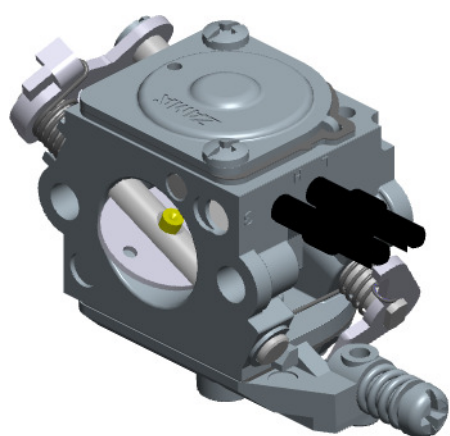

Z011-120-0691-A

ITEM	ZAMA PART NR.	DESCRIPTION
	Z011-120-0691-A	Carburetor
	Z000 001 K141	Rebuild kit (2,4,5,6,7,8,10,11,14,15)
	Z000 003 K077	Gasket & diaphragm kit (10,11,14,15)
	Z000 017 K008	Pump cover kit (16,17,18,19)
1	Z000 007 A136	Nozzle assy
2	Z000 005 Z030	Plug
3	Z000 005 Z013	Plug
4	Z000 004 Z000	Strainer
5	Z000 018 Z003	Inlet needle
6	Z000 019 Z003	Metering spring
7	Z000 021 Z006	Pin
8	Z000 020 Z002	Metering lever
9	Z000 500 Z001	Metering lever screw
10	Z000 016 Z014	Metering gasket
11	Z000 015 A055	Metering diaphragm assy
12	Z000 028 Z001	Metering cover
13	Z000 720 Z001	Binding screw vs serration
14	Z000 022 Z010	Pump diaphragm
15	Z000 023 Z005	Pump gasket
16	Z000 017 A002	Pump cover assy
17	Z000 029 Z006	Adjustment screw spring
18	Z000 036 Z001	Friction piece
19	Z000 035 Z044	Idle speed screw
20	Z000 700 Z000	Truss head screw
21	Z000 011 A036	Throttle shaft assy
22	Z000 950 Z000	E-ring
23	Z000 014 Z014	Throttle valve
24	Z000 510 Z002	Valve screw
25	Z000 013 Z100	Return spring
26	Z000 012 Z019	Throttle lever
27	Z000 710 Z008	Binding head screw
28	Z000 041 A011	Choke shaft assy
29	Z000 950 Z001	E-ring
30	Z000 042 Z012	Choke lever
31	Z000 043 Z000	Choke Valve
32	Z000 510 Z000	Valve screw
33	Z000 013 Z101	Return spring
34	Z000 030 Z114	High speed screw
35	Z000 031 Z144	Low speed screw