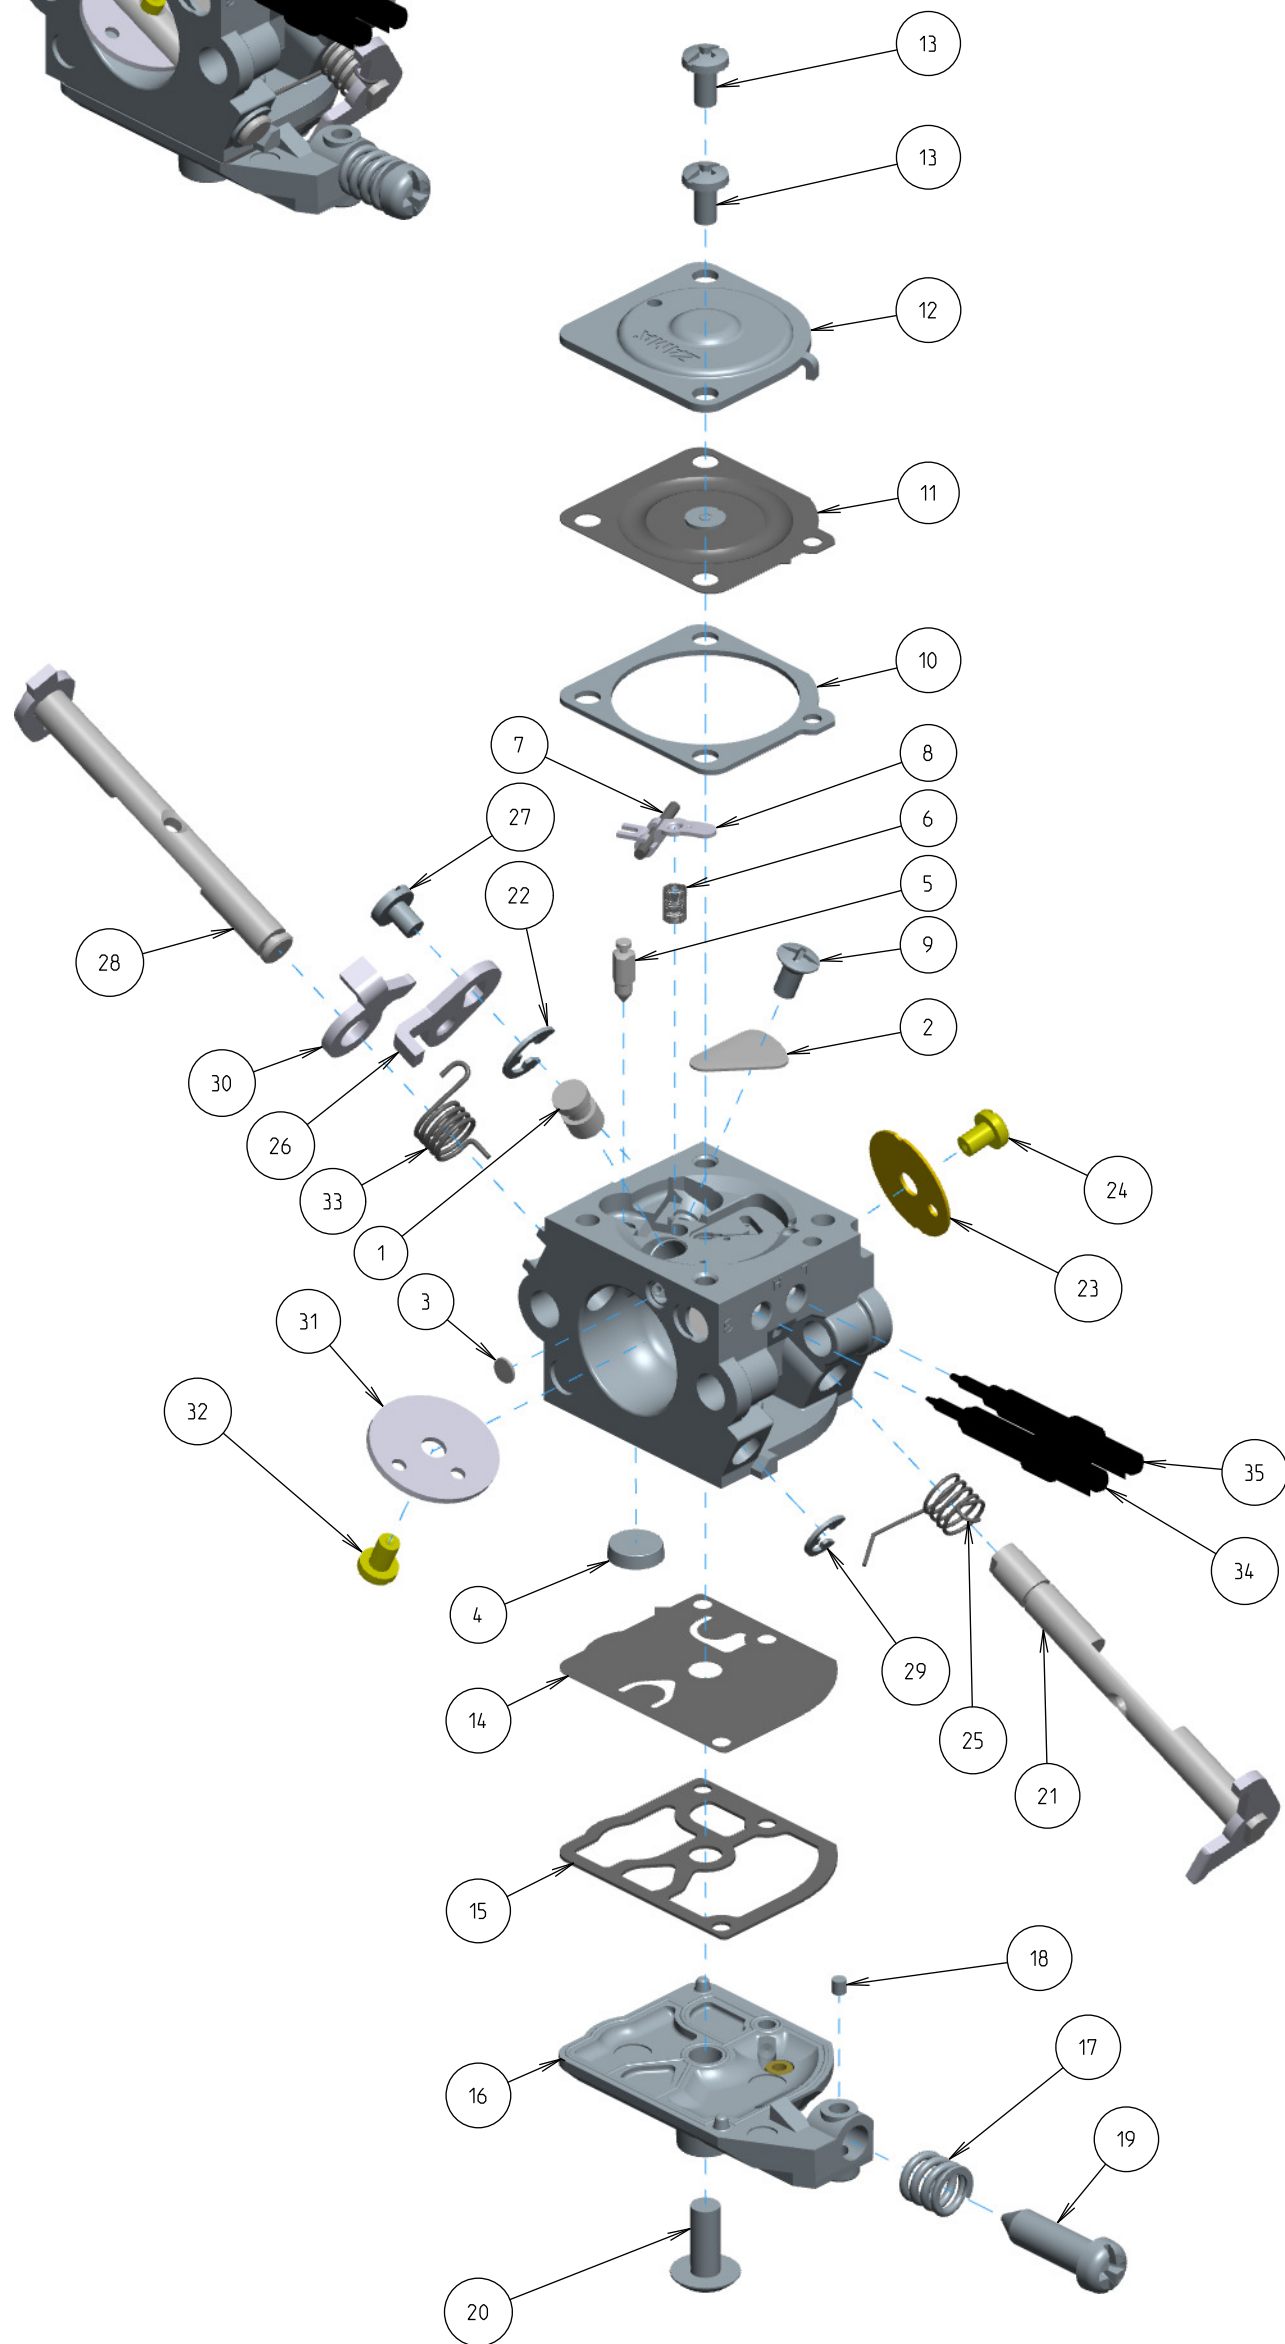

Z011-120-0691-A

ITEM	ZAMA PART NR.	DESCRIPTION
	Z011-120-0691-A	Carburetor
	Z000 001 K141	Rebuild kit (2,4,5,6,7,8,10,11,14,15)
	Z000 003 K077	Gasket & diaphragm kit (10,11,14,15)
	Z000 017 K008	Pump cover kit (16,17,18,19)
1	Z000 007 A136	Nozzle assy
2	Z000 005 Z030	Plug
3	Z000 005 Z013	Plug
4	Z000 004 Z000	Strainer
5	Z000 018 Z003	Inlet needle
6	Z000 019 Z003	Metering spring
7	Z000 021 Z006	Pin
8	Z000 020 Z002	Metering lever
9	Z000 500 Z001	Metering lever screw
10	Z000 016 Z014	Metering gasket
11	Z000 015 A055	Metering diaphragm assy
12	Z000 028 Z001	Metering cover
13	Z000 720 Z001	Binding screw vs serration
14	Z000 022 Z010	Pump diaphragm
15	Z000 023 Z005	Pump gasket
16	Z000 017 A002	Pump cover assy
17	Z000 029 Z006	Adjustment screw spring
18	Z000 036 Z001	Friction piece
19	Z000 035 Z044	Idle speed screw
20	Z000 700 Z000	Truss head screw
21	Z000 011 A036	Throttle shaft assy
22	Z000 950 Z000	E-ring
23	Z000 014 Z014	Throttle valve
24	Z000 510 Z002	Valve screw
25	Z000 013 Z100	Return spring
26	Z000 012 Z019	Throttle lever
27	Z000 710 Z008	Binding head screw
28	Z000 041 A011	Choke shaft assy
29	Z000 950 Z001	E-ring
30	Z000 042 Z012	Choke lever
31	Z000 043 Z000	Choke Valve
32	Z000 510 Z000	Valve screw
33	Z000 013 Z101	Return spring
34	Z000 030 Z114	High speed screw
35	Z000 031 Z144	Low speed screw