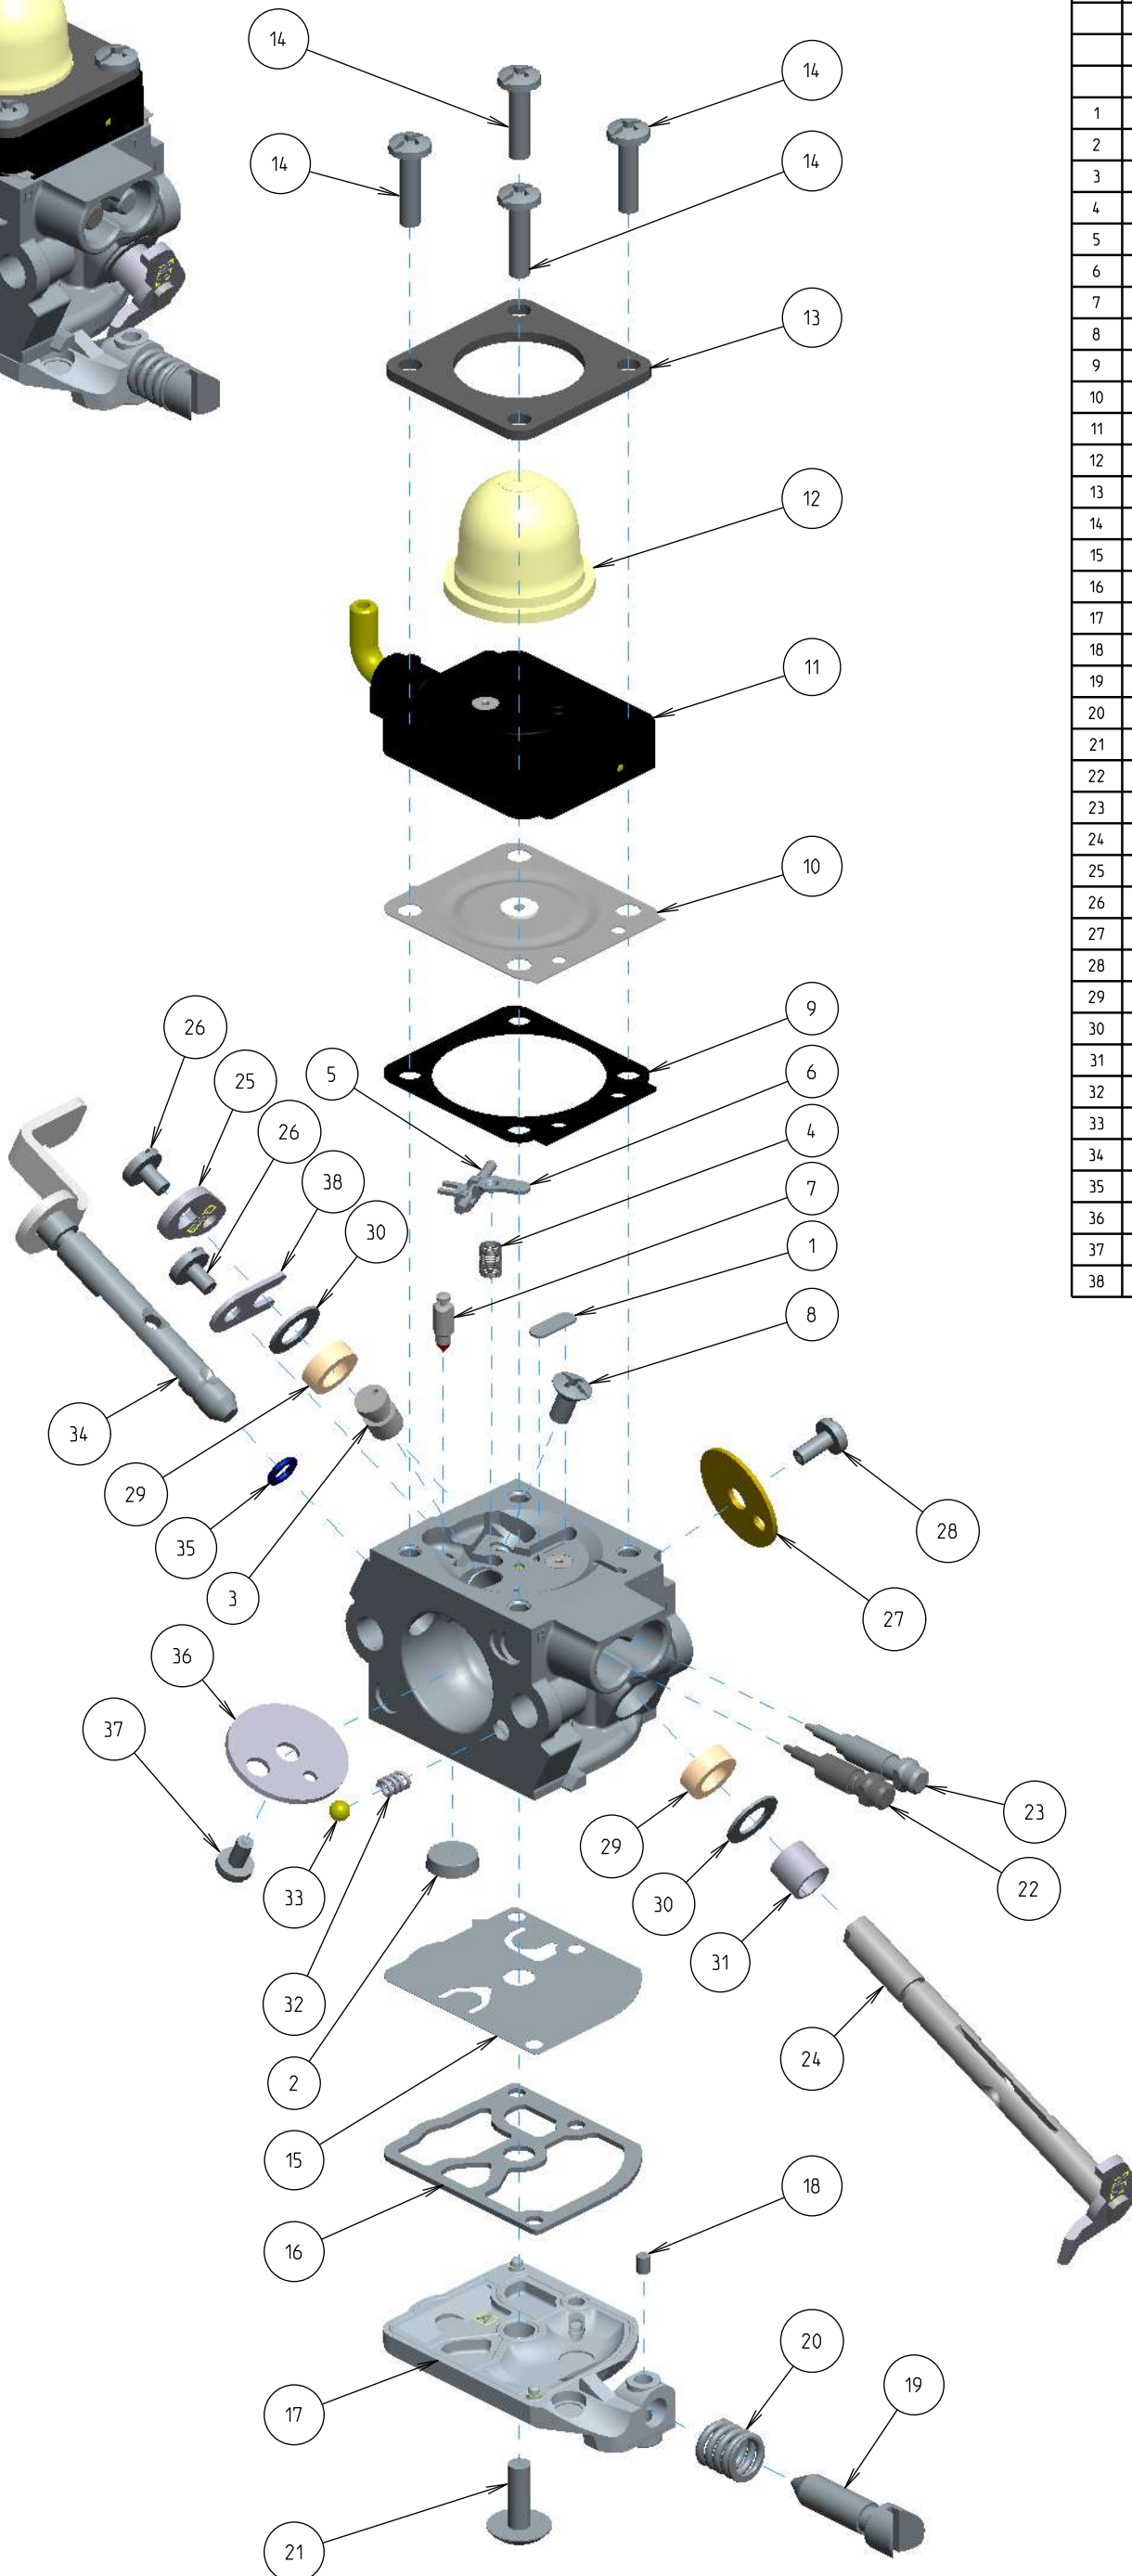

Z011-120-0636-A

ITEM	ZAMA PART NR.	DESCRIPTION
	Z011-120-0636-A	CARBURETOR ASSEMBLY
	RB-242	REBUILD KIT (1,2,4,5,6,7,9,10,15,16)
	GND-145	GASKET & DIAPHRAGM KIT (9,10,15,16)
	K01700104	COVER KIT, PUMP (17,18,19,20)
1	0005006	PLUG, WELCH
2	0004011	STRAINER
3	A007288	NOZZLE ASS'Y, CHECK VALVE
4	0019012	SPRING, METERING LEVER
5	0021001	PIN
6	0020012	LEVER, METERING
7	0018004	VALVE, INLET NEEDLE
8	14803006	SCREW (METERING LEVER PIN)
9	0016021	GASKET, METERING CHAMBER
10	A01500095	DIAPHRAGM ASS'Y, METERING
11	Z000 056 A005	Base primer assy
12	0057035	SYRINGE
13	0009065	RETAINER
14	17203012	SCREW
15	0015050	DIAPHRAGM, PUMP
16	0016047	GASKET, PUMP
17	0017124	COVER, PUMP
18	0036001	PIECE, FRICTION
19	Z03500100	SCREW, THROTTLE ADJUST
20	0029006	SPRING, ADJUST SCREW
21	17004010	SCREW (PUMP COVER)
22	Z03000306	SCREW, MAIN MIXTURE
23	Z03100311	SCREW, IDLE MIXTURE
24	A01100346	SHAFT ASS'Y, THROTTLE
25	Z01200385	LEVER, THROTTLE
26	17103004	SCREW
27	0014040	VALVE, THROTTLE
28	156030055	SCREW
29	0093002	FELT
30	Z02600048	WASHER
31	0052024	COLLAR
32	0038001	SPRING, FRICTION
33	19290030	BALL, STEEL
34	A04100168	SHAFT ASS'Y, CHOKE
35	195703010	O-RING
36	0043058	VALVE, CHOKE
37	156030045	SCREW
38	Z00900133	RETAINER, SHAFT