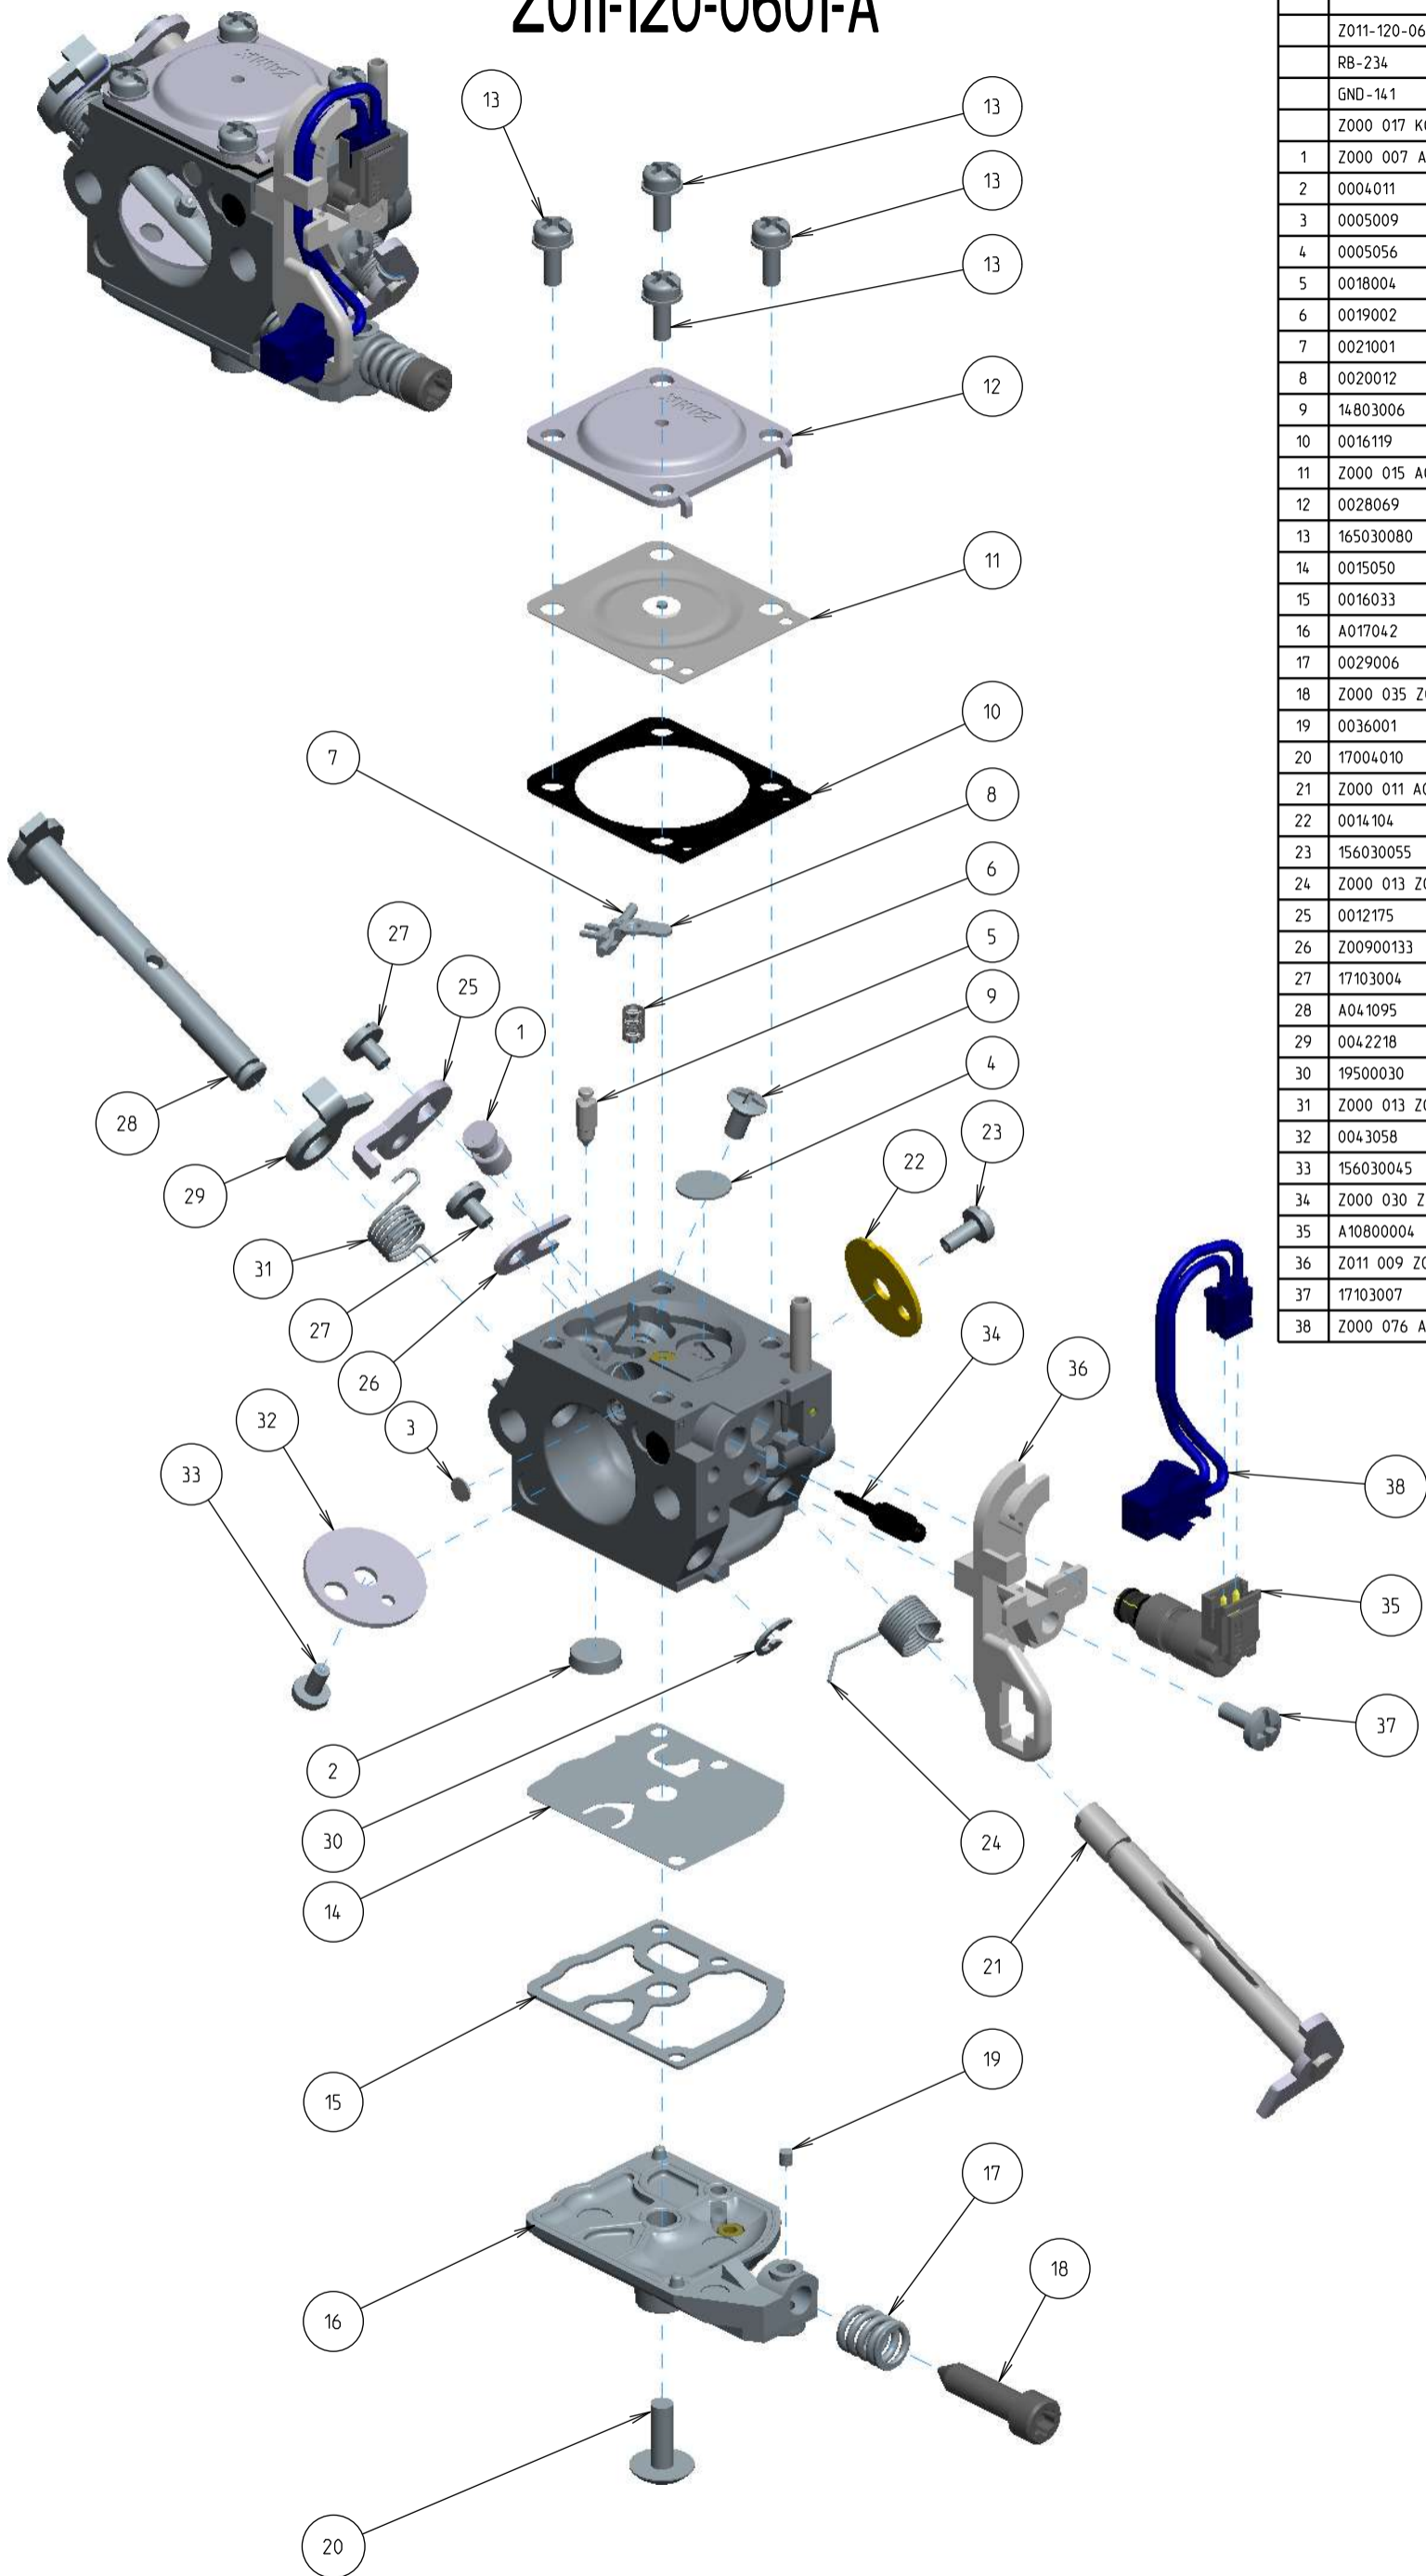

# Z011-120-0601-A

ITEM	ZAMA PART NR.	DESCRIPTION
	Z011-120-0601-A	CARBURETOR ASSEMBLY
	RB-234	REBUILD KIT (2,4,5,6,7,8,10,11,14,15)
	GND-141	GASKET & DIAPHRAGM KIT (10,11,14,15)
	Z000 017 K000	Pump cover kit (16,17,18,19)
1	Z000 007 A003	Nozzle assy
2	0004011	STRAINER
3	0005009	PLUG, WELCH
4	0005056	PLUG, WELCH
5	0018004	VALVE, INLET NEEDLE
6	0019002	SPRING, METERING LEVER
7	0021001	PIN
8	0020012	LEVER, METERING
9	14803006	SCREW (METERING LEVER PIN)
10	0016119	GASKET, METERING CHAMBER
11	Z000 015 A006	Metering diaphragm assy
12	0028069	COVER, METERING
13	165030080	SCREW (WITH PLAIN WASHER)
14	0015050	DIAPHRAGM, PUMP
15	0016033	GASKET, PUMP
16	A017042	COVER ASS'Y, PUMP
17	0029006	SPRING, ADJUST SCREW
18	Z000 035 Z000	Idle speed screw
19	0036001	PIECE, FRICTION
20	17004010	SCREW (PUMP COVER)
21	Z000 011 A002	Throttle shaft assy
22	0014104	VALVE, THROTTLE
23	156030055	SCREW
24	Z000 013 Z003	Return spring
25	0012175	LEVER, THROTTLE
26	Z00900133	RETAINER, SHAFT
27	17103004	SCREW
28	A041095	SHAFT ASS'Y, CHOKE
29	0042218	LEVER, CHOKE
30	19500030	E-RING
31	Z000 013 Z004	Return spring
32	0043058	VALVE, CHOKE
33	156030045	SCREW
34	Z000 030 Z003	High speed screw
35	A10800004	SOLENOID VALVE, ASS'Y
36	Z011 009 Z000	Retainer
37	17103007	SCREW
38	Z000 076 A000	Wiring harness assy