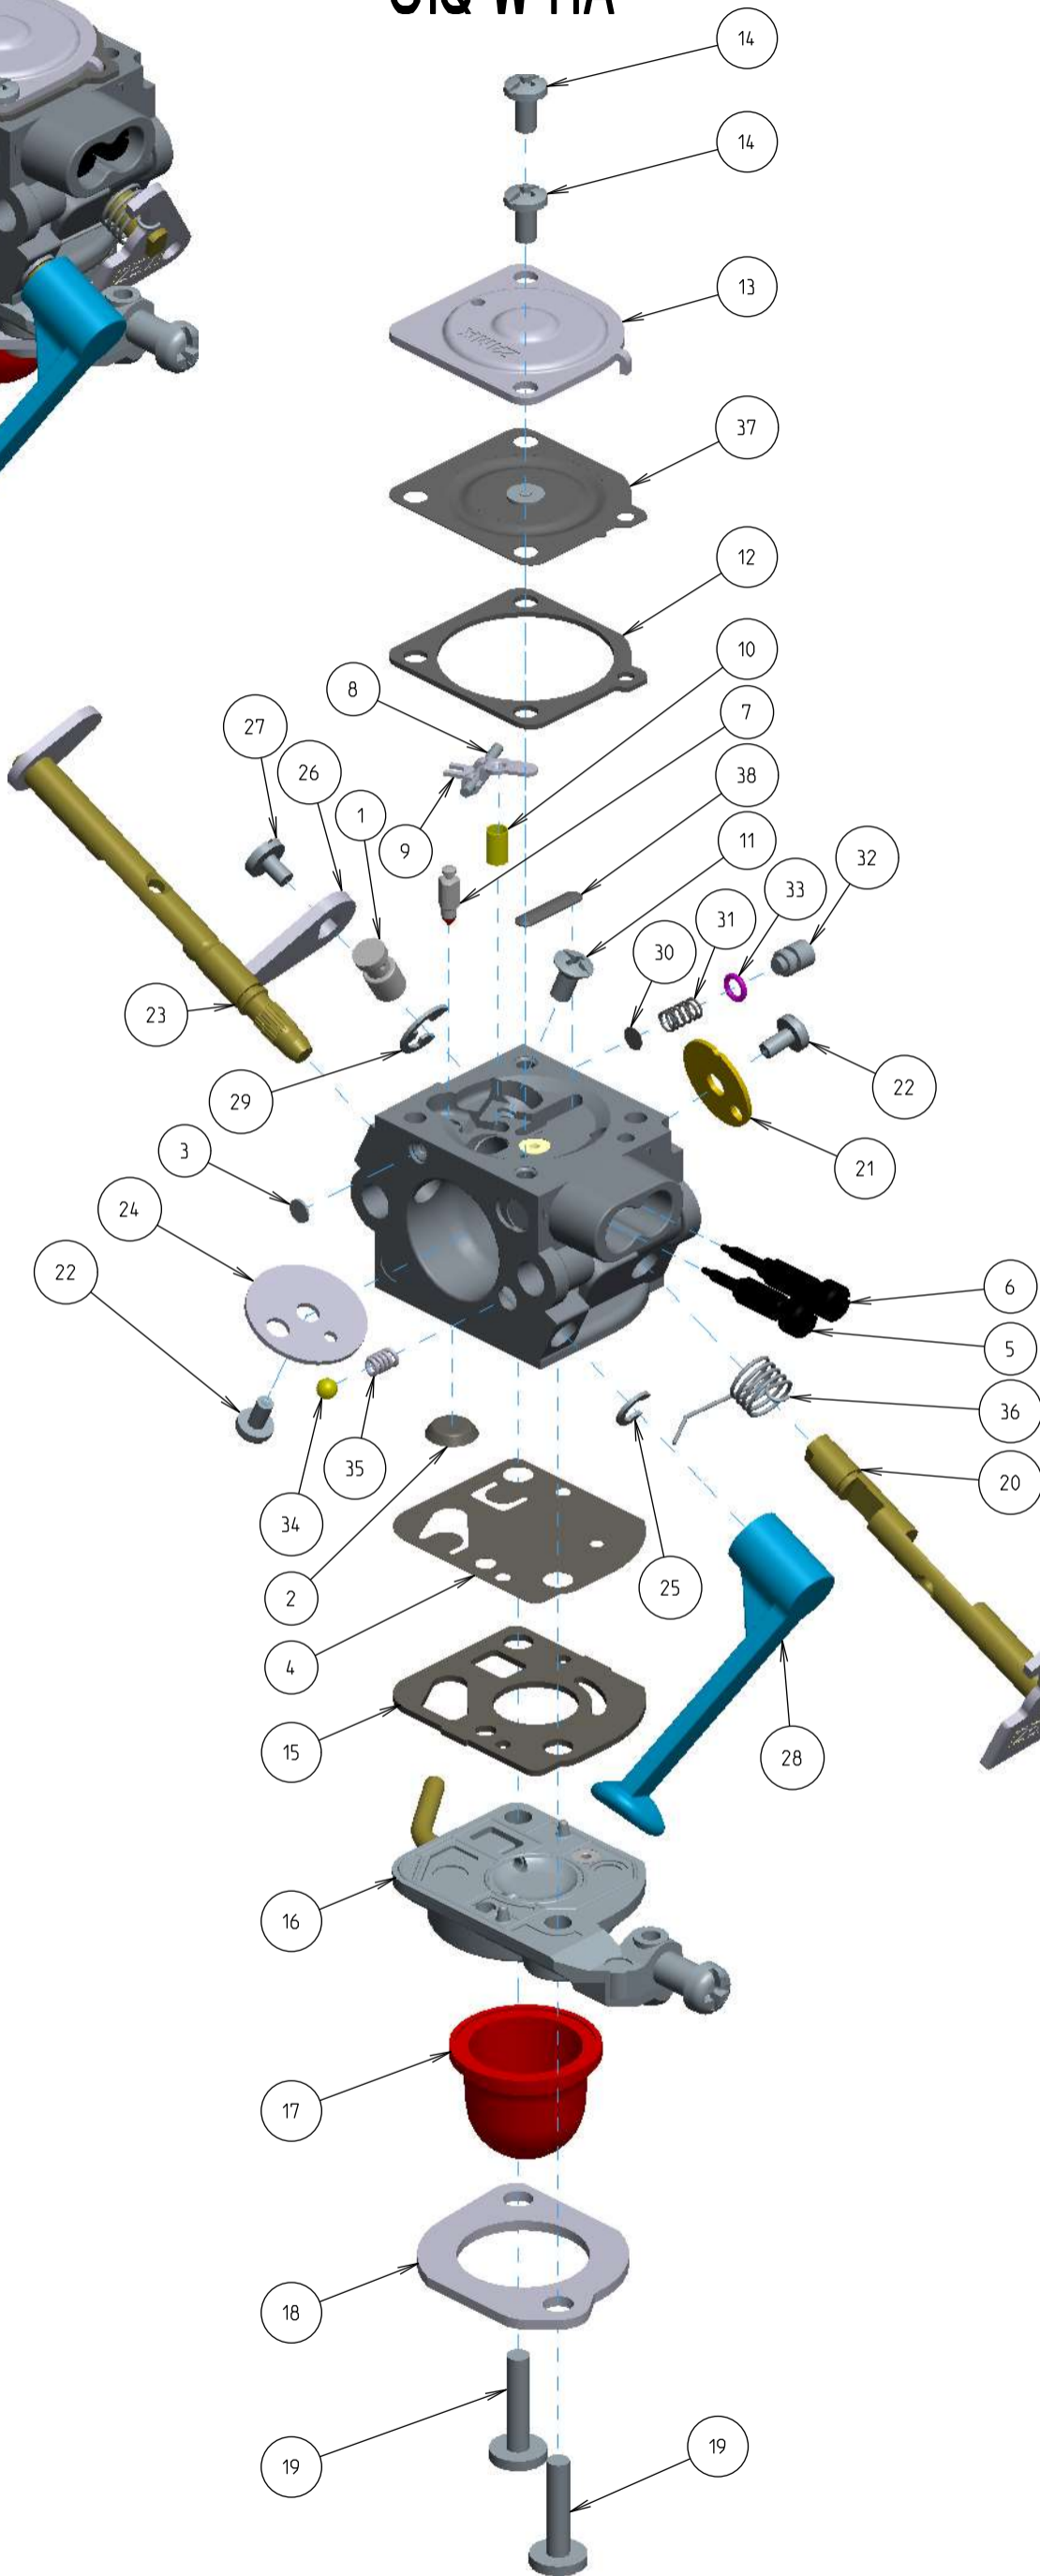

C1Q-W41A

ITEM	ZAMA PART NR.	DESCRIPTION
	C1Q-W41A	CARBURETOR ASSEMBLY
	RB-47	REBUILD KIT (2,4,7,8,9,10,12,15,17,37,38)
	GND-18	GASKET & DIAPHRAGM KIT (4,12,15,37)
1	A007197	NOZZLE ASS'Y, CHECK VALVE
2	0004032	STRAINER
3	0005009	PLUG,WELCH
4	0015051	DIAPHRAGM, PUMP
5	0030243	SCREW, MAIN MIXTURE
6	0031243	SCREW, IDLE MIXTURE
7	0018004	VALVE, INLET NEEDLE
8	0021001	PIN
9	0020012	LEVER,METERING
10	0019002	SPRING,METERING LEVER
11	14803006	SCREW (METERING LEVER PIN)
12	0016019	GASKET,METERING CHAMBER
13	0028022	COVER, METERING
14	17203006	SCREW (WITH SERRATION)
15	0016046	GASKET, PUMP
16	K056701	BASE KIT, PRIMER
17	0057025	SYRINGE
18	0009015	RETAINER
19	17104015	SCREW
20	A011242	SHAFT ASS'Y, THROTTLE
21	0014033	VALVE, THROTTLE
22	156030045	SCREW
23	A041125	SHAFT ASS'Y, CHOKE
24	0043079	VALVE, CHOKE
25	19510040	E-RING
26	0012096	LEVER,THROTTLE
27	17103004	SCREW
28	0042149	LEVER, CHOKE
29	19500040	E-RING
30	0004005	STRAINER
31	0054057	SPRING
32	0053701	PLUNGER
33	195702308	O-RING
34	19290030	BALL, STEEL
35	0038001	SPRING, FRICTION
36	0013703	SPRING, THROTTLE RETURN
37	A015010	DIAPHRAGM ASS'Y,METERING
38	0005004	PLUG, WELCH