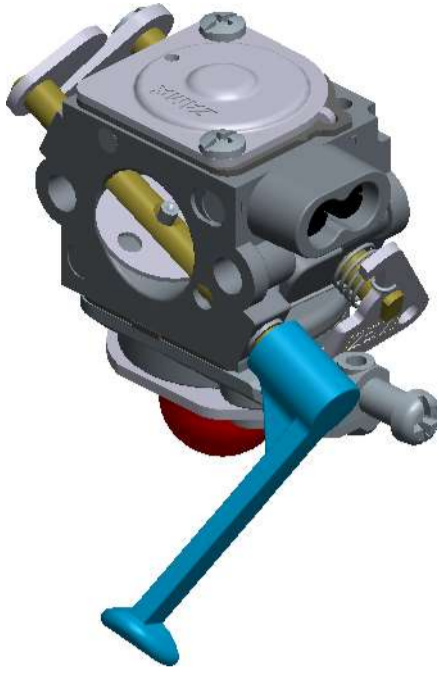

C1Q-W41A

ITEM	ZAMA PART NR.	DESCRIPTION
	C1Q-W41A	CARBURETOR ASSEMBLY
	RB-47	REBUILD KIT (2,4,7,8,9,10,12,15,17,37,38)
	GND-18	GASKET & DIAPHRAGM KIT (4,12,15,37)
1	A007197	NOZZLE ASS'Y, CHECK VALVE
2	0004032	STRAINER
3	0005009	PLUG,WELCH
4	0015051	DIAPHRAGM, PUMP
5	0030243	SCREW, MAIN MIXTURE
6	0031243	SCREW, IDLE MIXTURE
7	0018004	VALVE, INLET NEEDLE
8	0021001	PIN
9	0020012	LEVER,METERING
10	0019002	SPRING,METERING LEVER
11	14803006	SCREW (METERING LEVER PIN)
12	0016019	GASKET,METERING CHAMBER
13	0028022	COVER, METERING
14	17203006	SCREW (WITH SERRATION)
15	0016046	GASKET, PUMP
16	K056701	BASE KIT, PRIMER
17	0057025	SYRINGE
18	0009015	RETAINER
19	17104015	SCREW
20	A011242	SHAFT ASS'Y, THROTTLE
21	0014033	VALVE, THROTTLE
22	156030045	SCREW
23	A041125	SHAFT ASS'Y, CHOKE
24	0043079	VALVE, CHOKE
25	19510040	E-RING
26	0012096	LEVER,THROTTLE
27	17103004	SCREW
28	0042149	LEVER, CHOKE
29	19500040	E-RING
30	0004005	STRAINER
31	0054057	SPRING
32	0053701	PLUNGER
33	195702308	O-RING
34	19290030	BALL, STEEL
35	0038001	SPRING, FRICTION
36	0013703	SPRING, THROTTLE RETURN
37	A015010	DIAPHRAGM ASS'Y,METERING
38	0005004	PLUG, WELCH