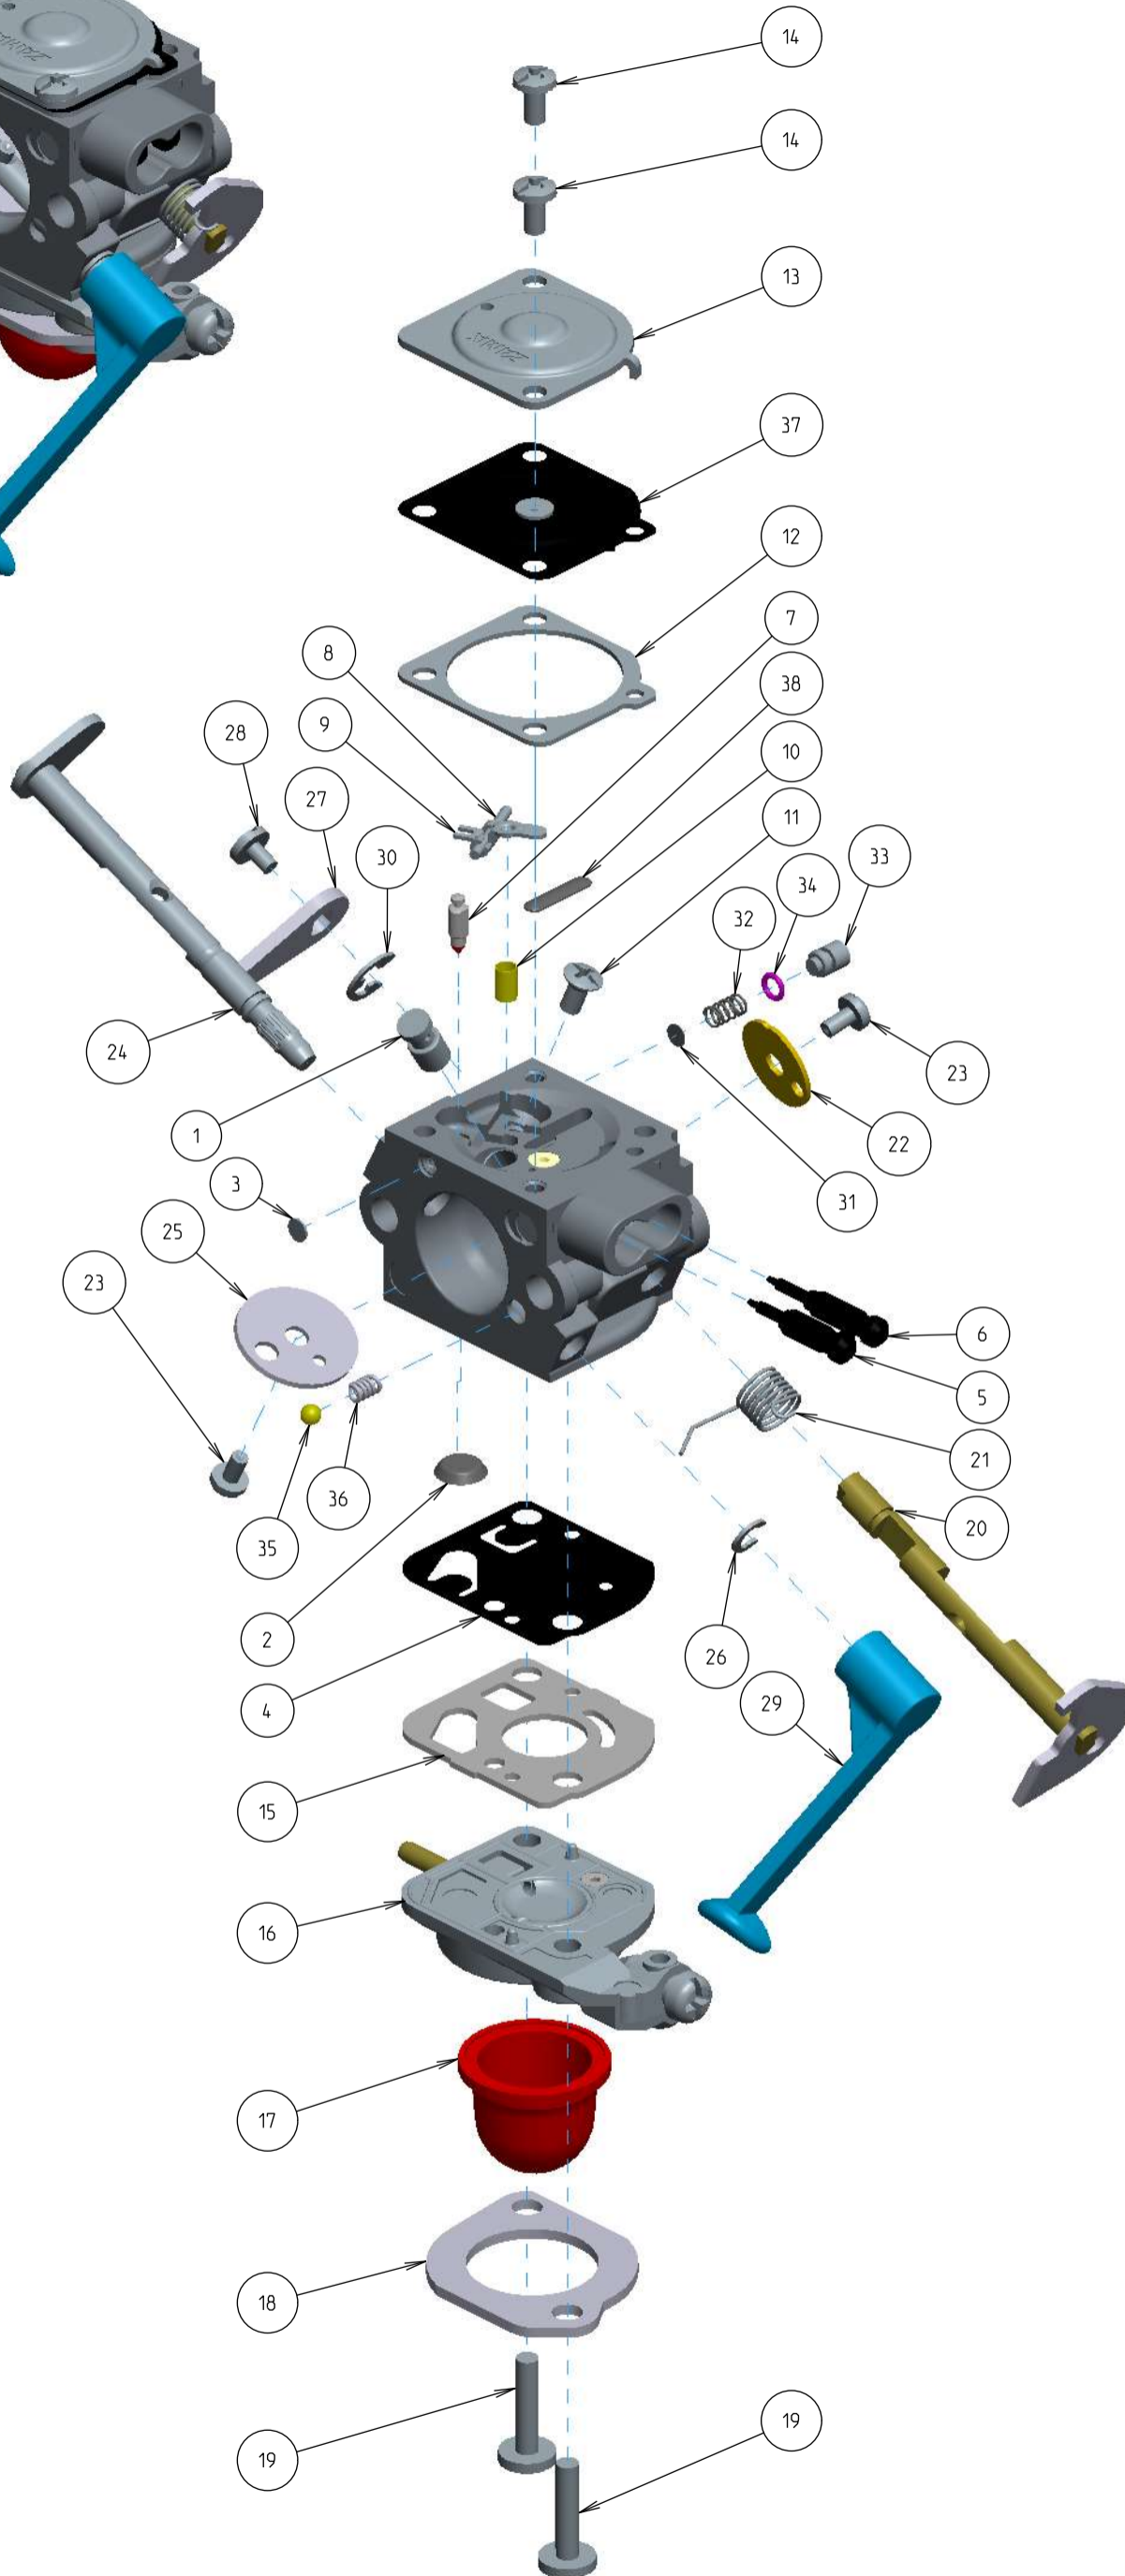

# C1Q-W38

ITEM	ZAMA PART NR.	DESCRIPTION
	C1Q-W38	CARBURETOR ASSEMBLY
	RB-47	REBUILD KIT (2,4,7,8,9,10,12,15,17,37,38)
	GND-18	GASKET & DIAPHRAGM KIT (4,12,15,37)
1	A007197	NOZZLE ASS'Y, CHECK VALVE
2	0004032	STRAINER
3	0005009	PLUG,WELCH
4	0015051	DIAPHRAGM, PUMP
5	0030238	SCREW, MAIN MIXTURE
6	0031212	SCREW, IDLE MIXTURE
7	0018004	VALVE, INLET NEEDLE
8	0021001	PIN
9	0020012	LEVER,METERING
10	0019002	SPRING,METERING LEVER
11	14803006	SCREW (METERING LEVER PIN)
12	0016019	GASKET,METERING CHAMBER
13	0028022	COVER, METERING
14	17203006	SCREW (WITH SERRATION)
15	0016046	GASKET, PUMP
16	K056037	BASE KIT, PRIMER
17	0057025	SYRINGE
18	0009015	RETAINER
19	17104015	SCREW
20	A011230	SHAFT ASS'Y, THROTTLE
21	0013703	SPRING, THROTTLE RETURN
22	0014033	VALVE, THROTTLE
23	156030045	SCREW
24	A041125	SHAFT ASS'Y, CHOKE
25	0043051	VALVE, CHOKE
26	19510040	E-RING
27	0012096	LEVER,THROTTLE
28	17103004	SCREW
29	0042149	LEVER, CHOKE
30	19500040	E-RING
31	0004005	STRAINER
32	0054057	SPRING
33	0053701	PLUNGER
34	195702308	O-RING
35	19290030	BALL, STEEL
36	0038001	SPRING, FRICTION
37	A015010	DIAPHRAGM ASS'Y,METERING
38	0005004	PLUG, WELCH