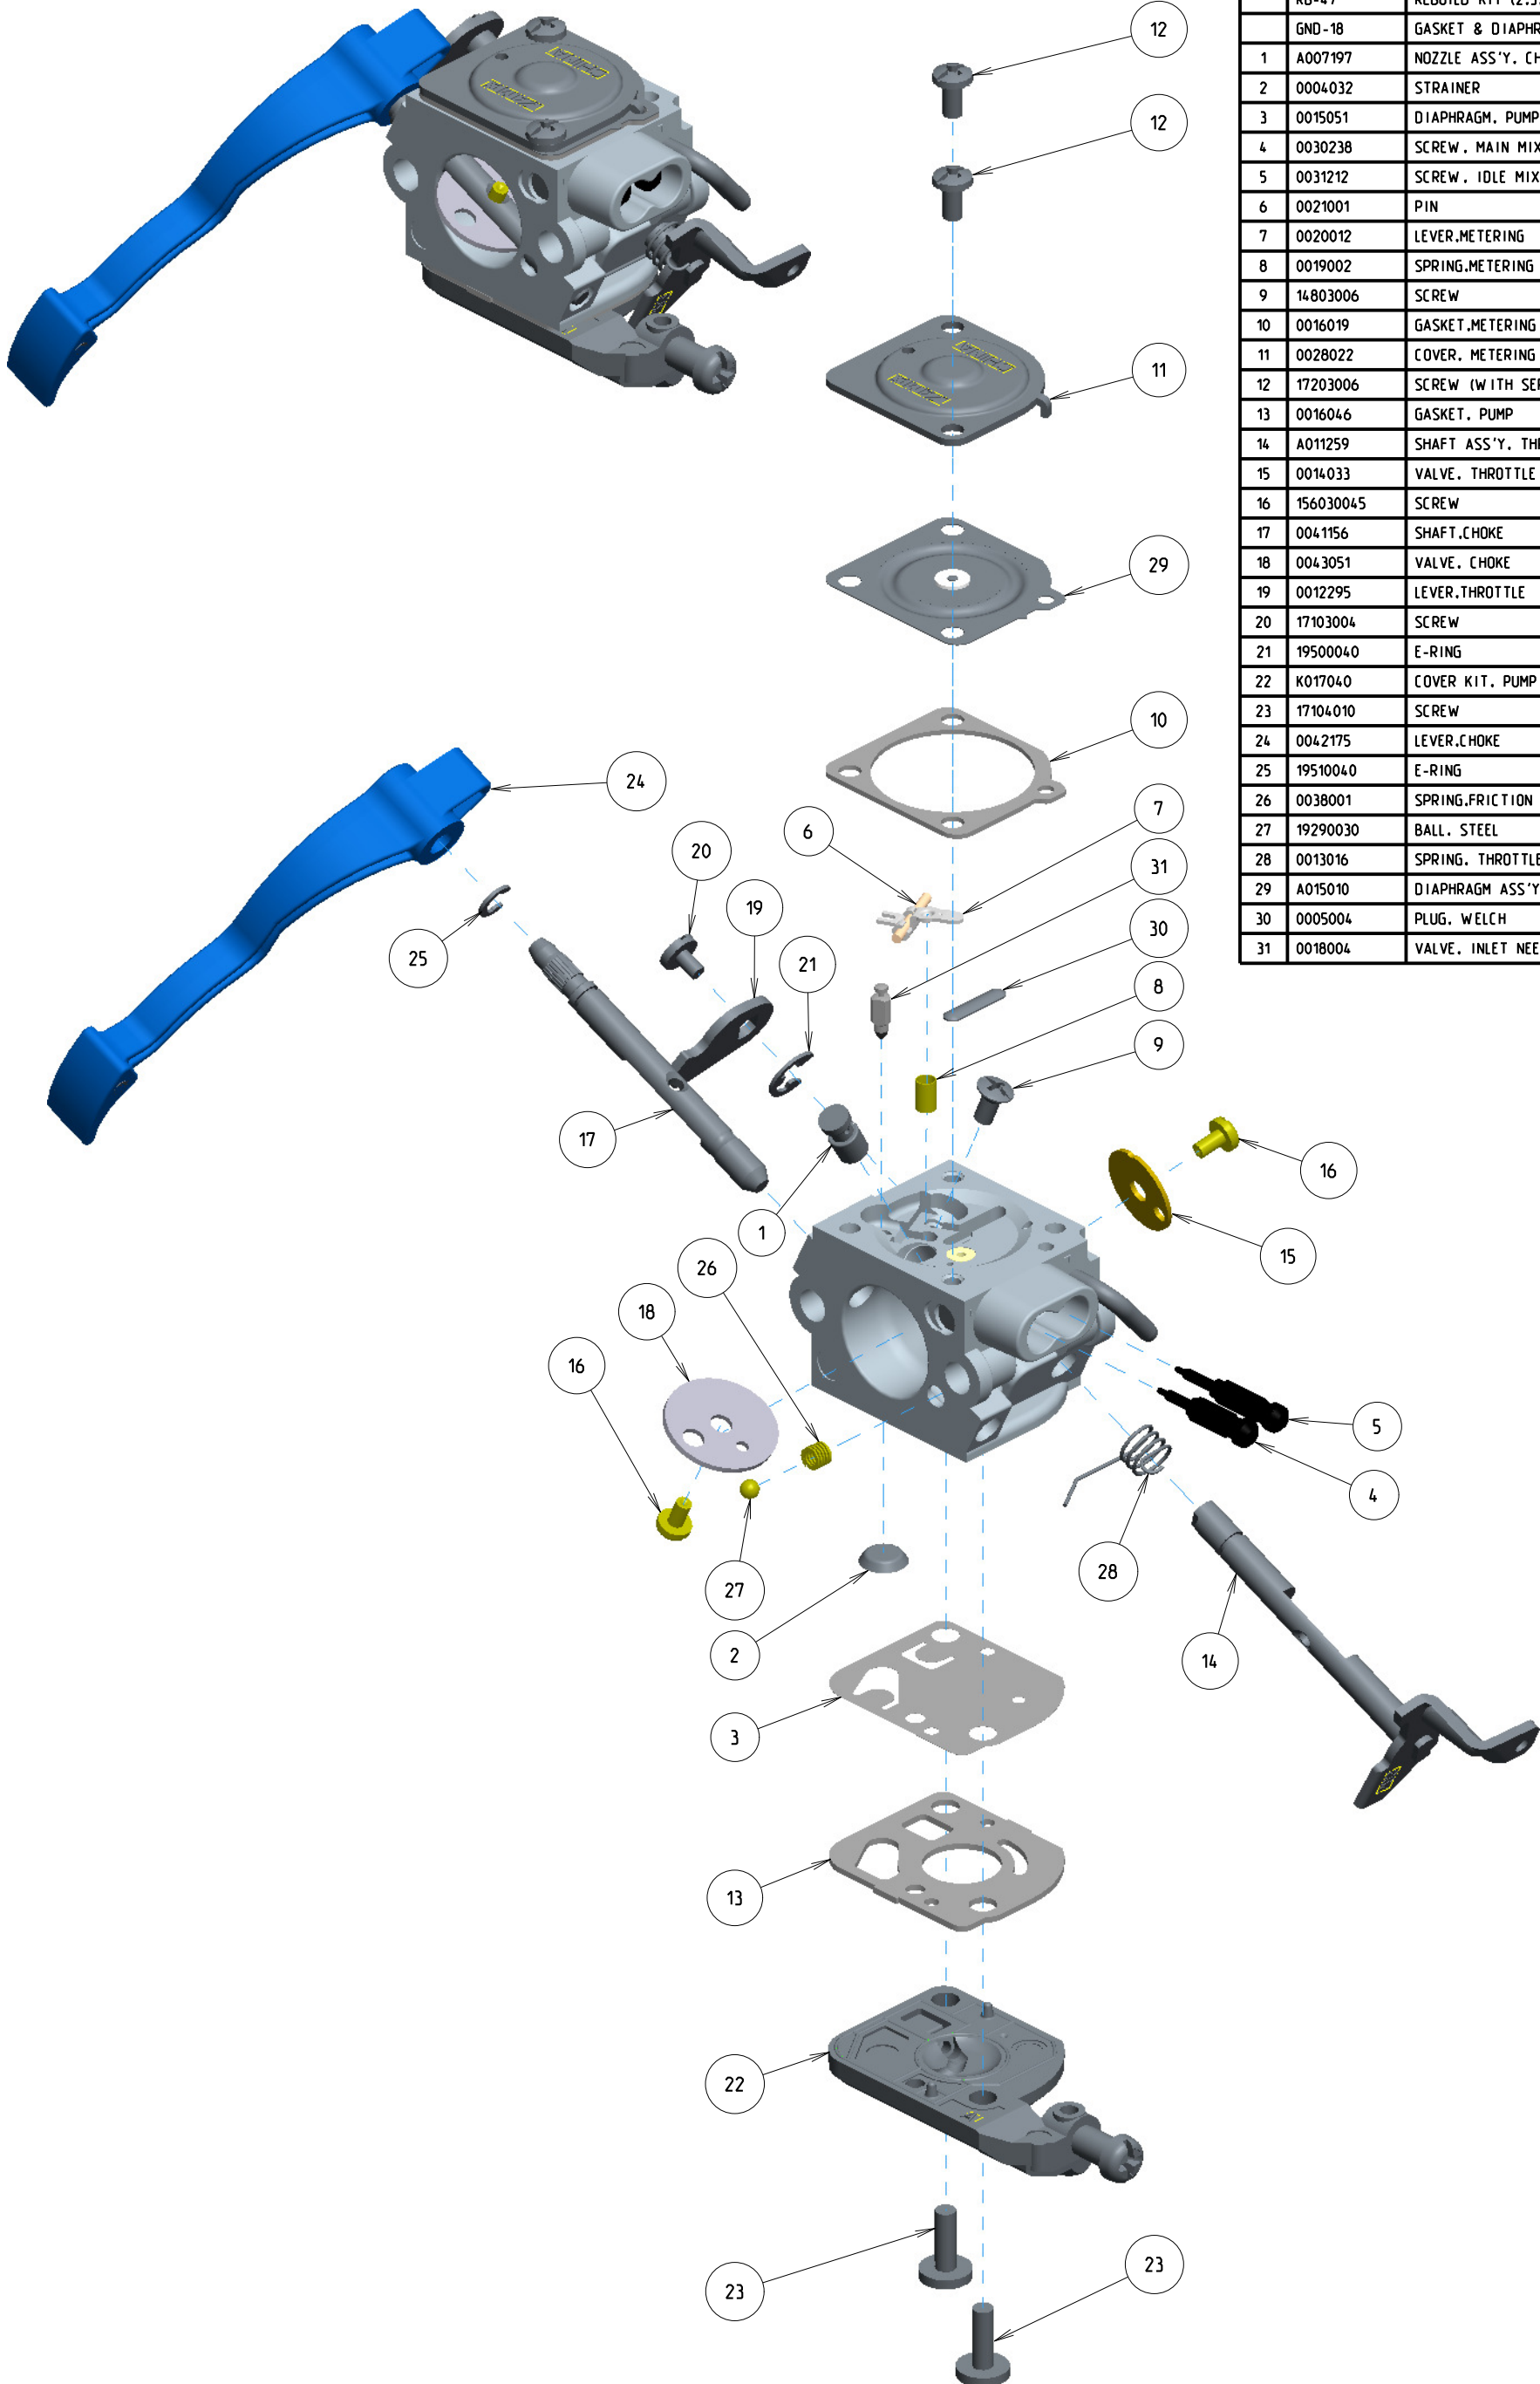

# C1Q-W37

ITEM	ZAMA PART NR.	DESCRIPTION
	C1Q-W37	CARBURETOR ASSEMBLY
	RB-47	REBUILD KIT (2.3.6.7.8.10.13.29.30.31)
	GND-18	GASKET & DIAPHRAGM KIT (3.10.13.29)
1	A007197	NOZZLE ASS'Y. CHECK VALVE
2	0004032	STRAINER
3	0015051	DIAPHRAGM. PUMP
4	0030238	SCREW. MAIN MIXTURE
5	0031212	SCREW. IDLE MIXTURE
6	0021001	PIN
7	0020012	LEVER.METERING
8	0019002	SPRING.METERING LEVER
9	14803006	SCREW
10	0016019	GASKET.METERING CHAMBER
11	0028022	COVER. METERING
12	17203006	SCREW (WITH SERRATION)
13	0016046	GASKET. PUMP
14	A011259	SHAFT ASS'Y. THROTTLE
15	0014033	VALVE. THROTTLE
16	156030045	SCREW
17	0041156	SHAFT.CHOKE
18	0043051	VALVE. CHOKE
19	0012295	LEVER.THROTTLE
20	17103004	SCREW
21	19500040	E-RING
22	K017040	COVER KIT. PUMP
23	17104010	SCREW
24	0042175	LEVER.CHOKE
25	19510040	E-RING
26	0038001	SPRING.FRCTION
27	19290030	BALL. STEEL
28	0013016	SPRING. THROTTLE RETURN
29	A015010	DIAPHRAGM ASS'Y. METERING
30	0005004	PLUG. WELCH
31	0018004	VALVE. INLET NEEDLE