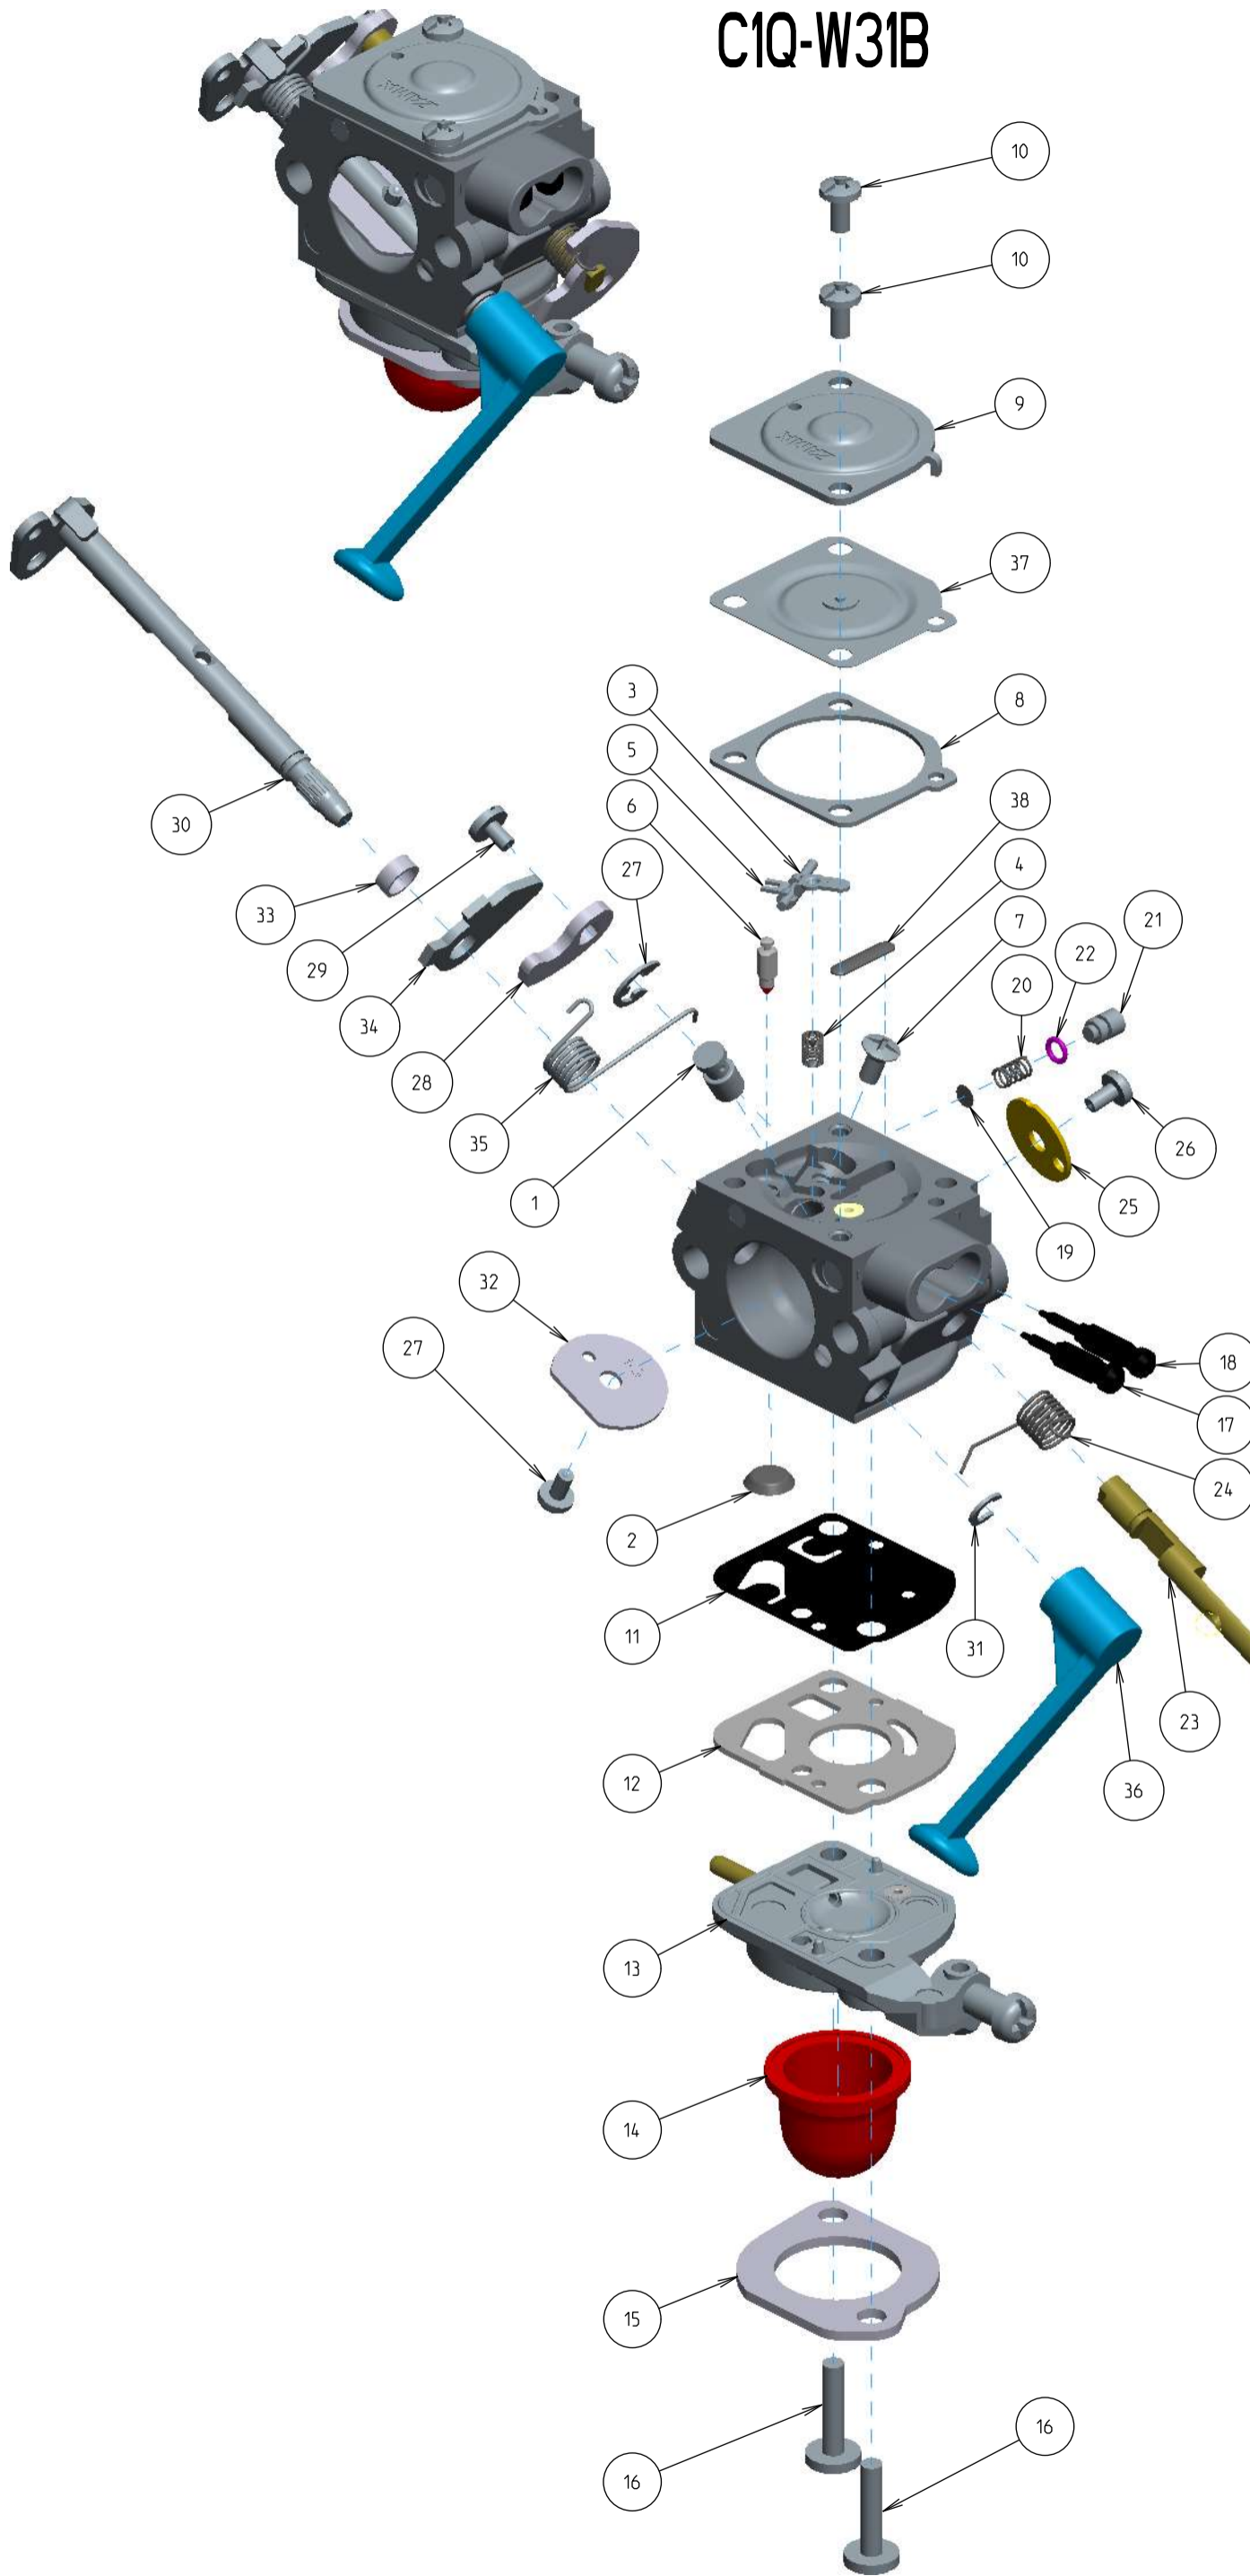

# C1Q-W31B

ITEM	ZAMA PART NR.	DESCRIPTION
	C1Q-W31B	CARBURETOR ASSEMBLY
	RB-47	REBUILD KIT (2,3,4,5,6,8,11,12,37,38)
	GND-18	GASKET & DIAPHRAGM KIT (8,11,12,37)
1	A007197	NOZZLE ASS'Y, CHECK VALVE
2	0004032	STRAINER
3	0021001	PIN
4	0019002	SPRING, METERING LEVER
5	0020012	LEVER, METERING
6	0018004	VALVE, INLET NEEDLE
7	14803006	SCREW (METERING LEVER PIN)
8	0016019	GASKET, METERING CHAMBER
9	0028022	COVER, METERING
10	17203006	SCREW (WITH SERRATION)
11	0015051	DIAPHRAGM, PUMP
12	0016046	GASKET, PUMP
13	K056037	BASE KIT, PRIMER
14	0057025	SYRINGE
15	0009015	RETAINER
16	17104015	SCREW
17	0030238	SCREW, MAIN MIXTURE
18	0031212	SCREW, IDLE MIXTURE
19	0004005	STRAINER
20	0054057	SPRING
21	0053701	PLUNGER
22	195702308	O-RING
23	A011230	SHAFT ASS'Y, THROTTLE
24	0013078	SPRING, THROTTLE RETURN
25	0014033	VALVE, THROTTLE
26	156030045	SCREW
27	19500040	E-RING
28	0012256	LEVER, THROTTLE
29	17103004	SCREW
30	A041120	SHAFT ASS'Y, CHOKE
31	19510040	E-RING
32	0043064	VALVE, CHOKE
33	0052013	COLLAR
34	0042157	LEVER, CHOKE
35	0013071	SPRING, CHOKE RETURN
36	0042149	LEVER, CHOKE
37	A015010	DIAPHRAGM ASSY, METERING
38	0005004	PLUG, WELCH