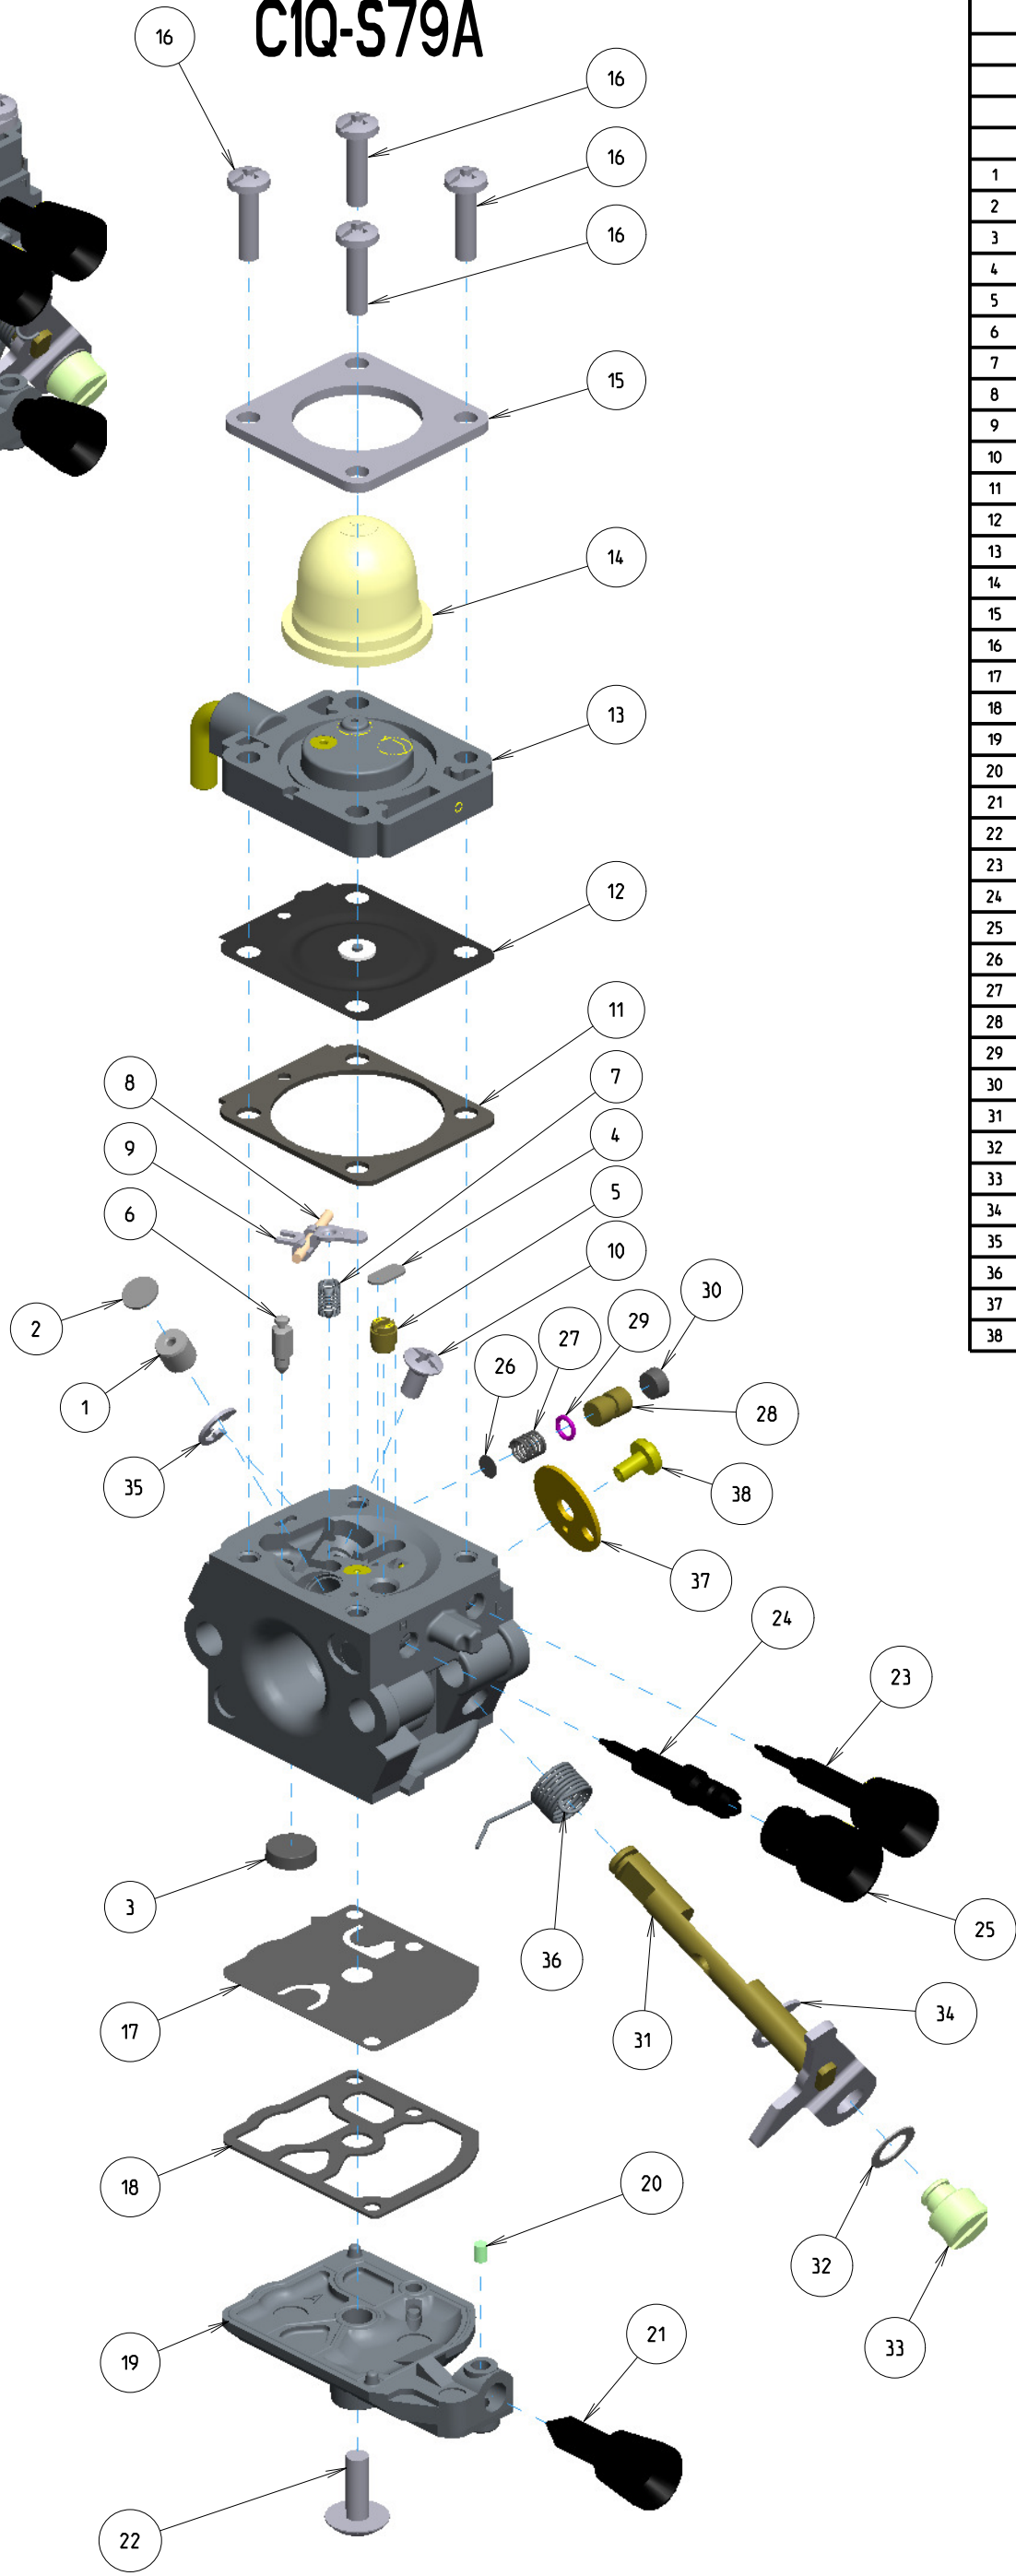

# C1Q-S79A

ITEM	ZAMA PART NR.	DESCRIPTION
	C1Q-S79A	CARBURETOR ASSEMBLY
	RB-100	REBUILD KIT (3.4.6.7.8.9.11.12.17.18)
	GND-56	GASKET & DIAPHRAGM KIT (11.12.17.18)
	K017069	COVER KIT, PUMP (19.20.21)
1	A007172	NOZZLE ASS'Y, CHECK VALVE
2	0005038	PLUG, WELCH
3	0004011	STRAINER
4	0005013	PLUG, WELCH
5	0070042	JET,REMOTE
6	0018004	VALVE, INLET NEEDLE
7	0019002	SPRING, METERING LEVER
8	0021001	PIN
9	0020012	LEVER,METERING
10	14803006	SCREW (METERING LEVER PIN)
11	0016085	GASKET,METERING CHAMBER
12	A015045	DIAPHRAGM ASS'Y, METERING
13	A056081	BASE ASS'Y, PRIMER
14	0057030	SYRINGE
15	0009065	RETAINER
16	17203012	SCREW
17	0015050	DIAPHRAGM, PUMP
18	0016033	GASKET, PUMP
19	0017032	COVER, PUMP
20	0036001	PIECE, FRICTION
21	A035001	SCREW ASS'Y, THROTTLE ADJUST
22	17004010	SCREW (PUMP COVER)
23	A031002	SCREW ASS'Y, IDLE MIXTURE
24	0030185	SCREW ,MAIN MIXTURE
25	0061055	LIMITER,TAMPER RESIST
26	0004005	STRAINER
27	0054055	SPRING
28	0053004	PLUNGER
29	195502308	O-RING
30	0004006	STRAINER
31	A011189	SHAFT ASS'Y, THROTTLE
32	0026013	WASHER
33	0045036	POST
34	19500040	E-RING
35	19500030	E-RING
36	0013080	SPRING, THROTTLE RETURN
37	0014096	VALVE,THROTTLE
38	156030045	SCREW