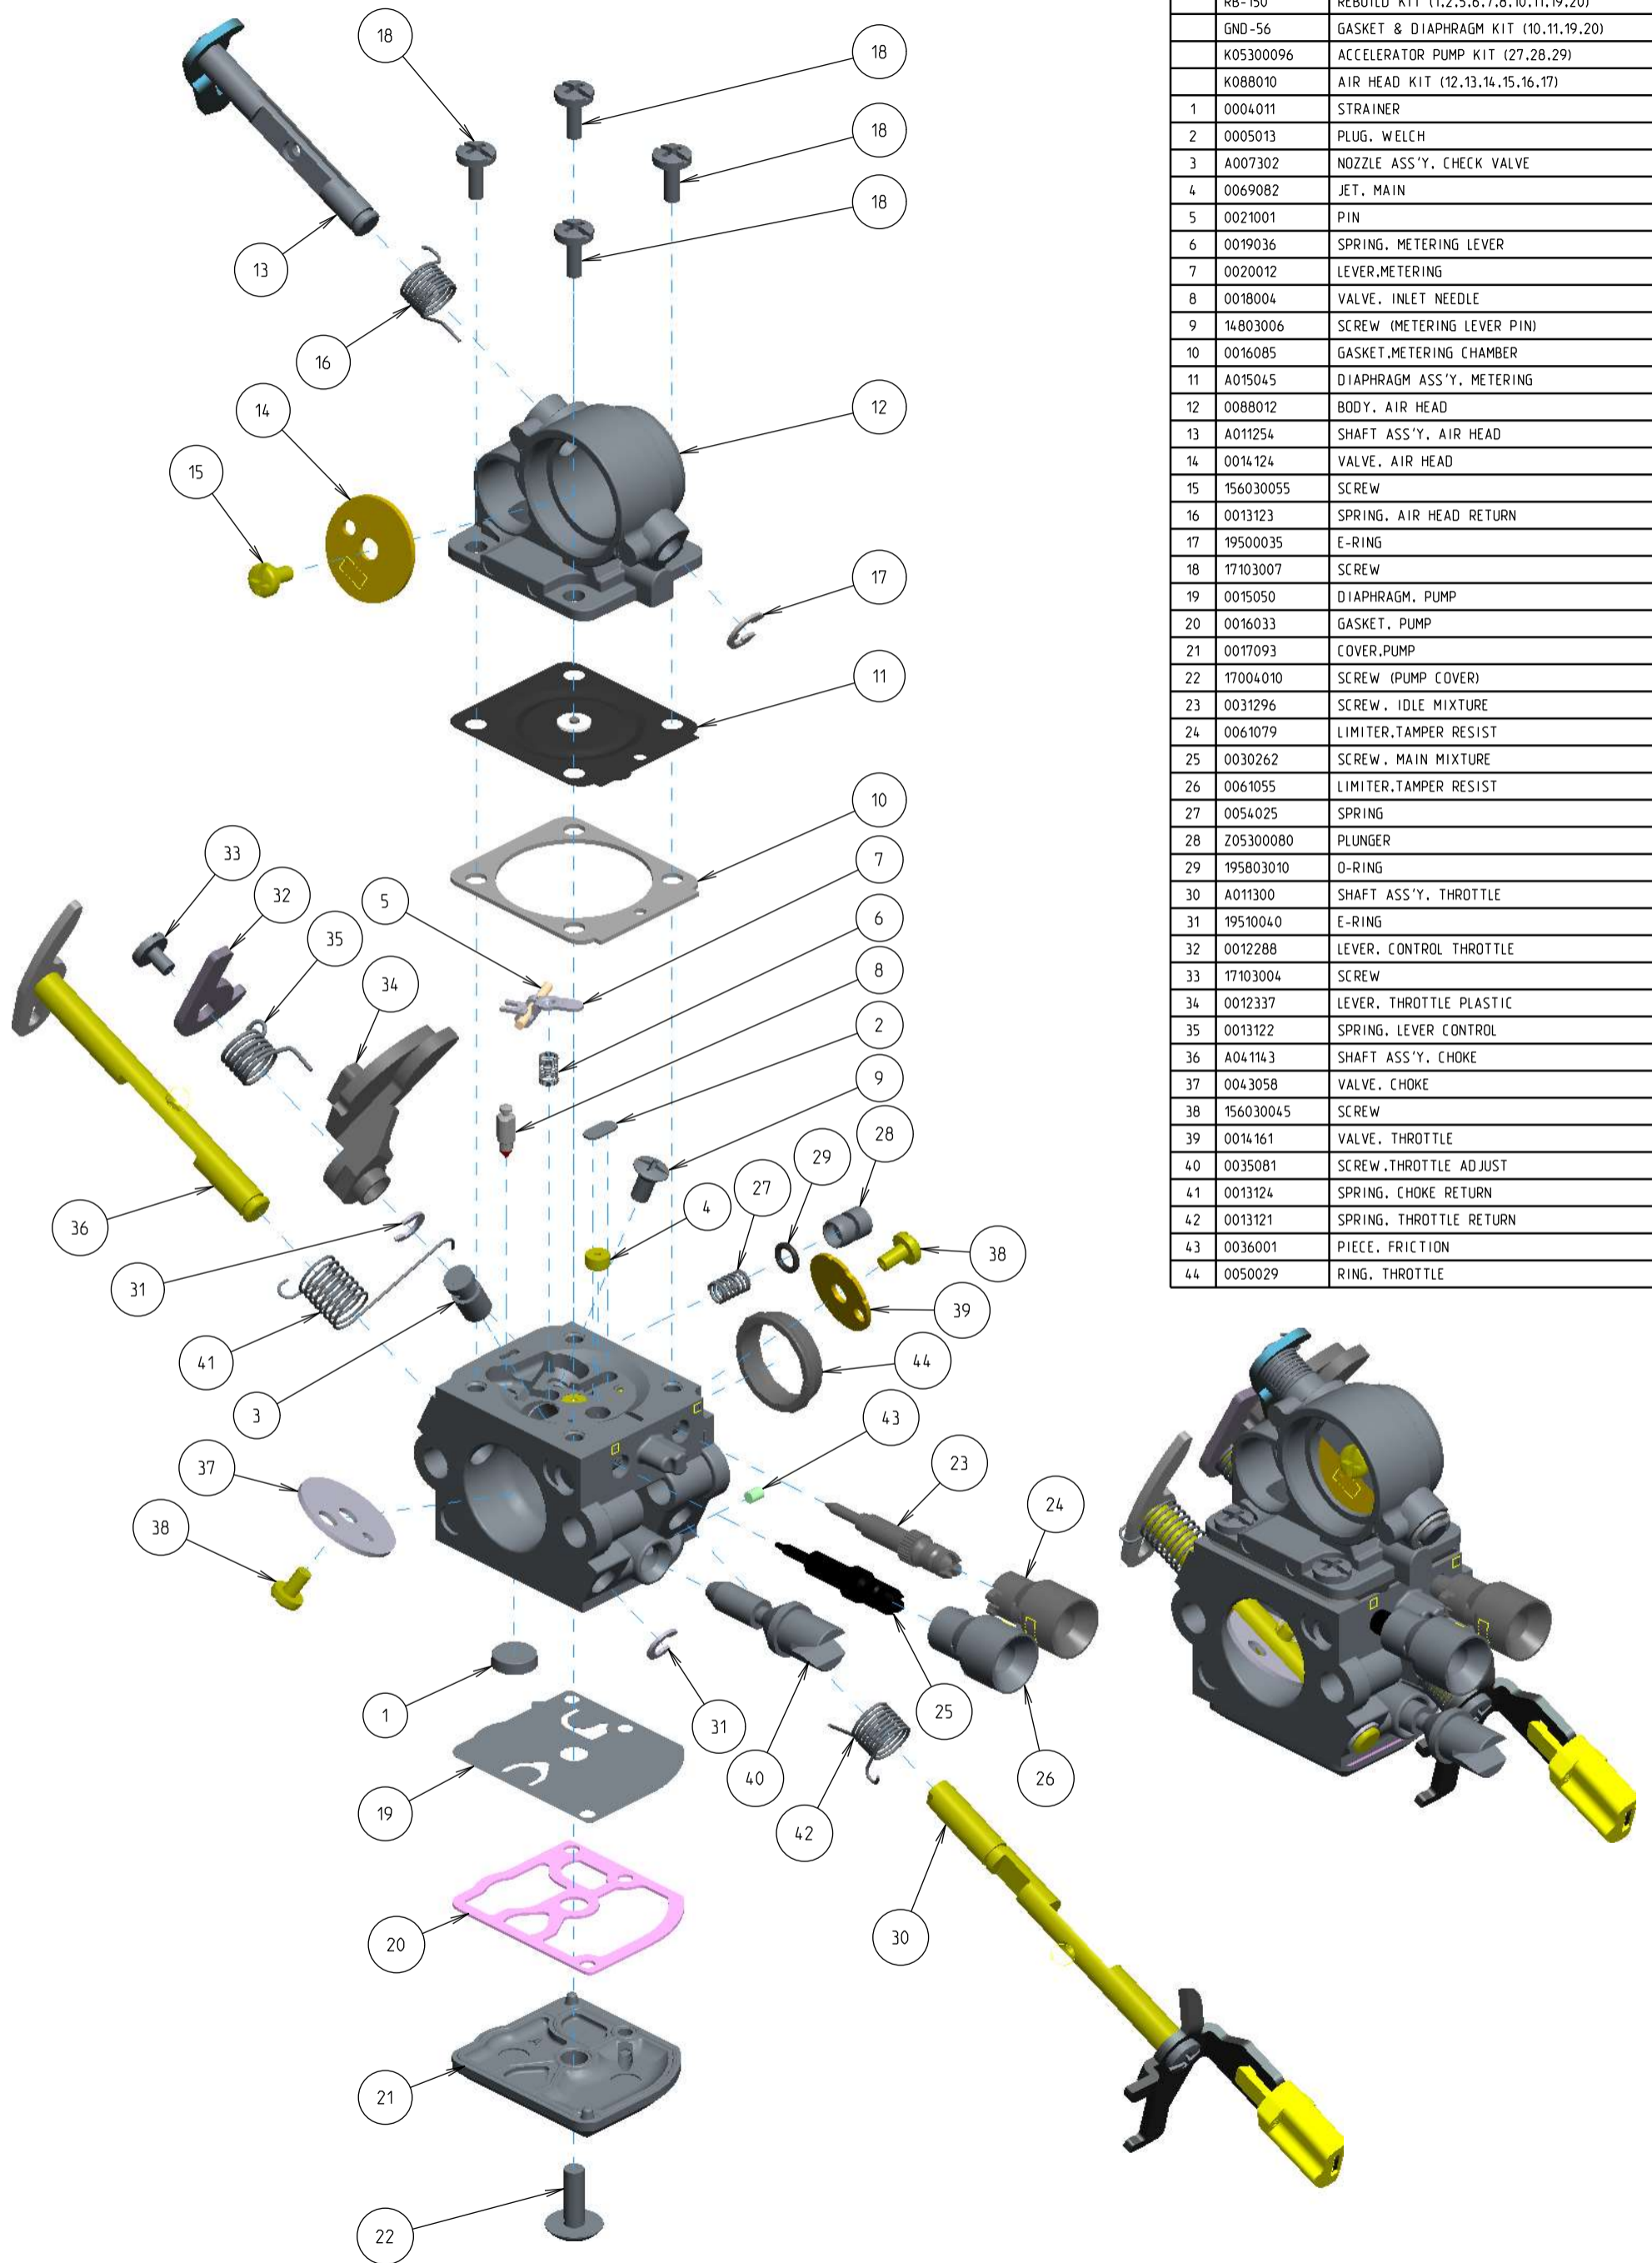

C1Q-S270C

ITEM	ZAMA PART NR.	DESCRIPTION
	C1Q-S270C	CARBURETOR ASSEMBLY
	RB-150	REBUILD KIT (1,2,5,6,7,8,10,11,19,20)
	GND-56	GASKET & DIAPHRAGM KIT (10,11,19,20)
	K05300096	ACCELERATOR PUMP KIT (27,28,29)
	K088010	AIR HEAD KIT (12,13,14,15,16,17)
1	0004011	STRAINER
2	0005013	PLUG, WELCH
3	A007302	NOZZLE ASS'Y, CHECK VALVE
4	0069082	JET, MAIN
5	0021001	PIN
6	0019036	SPRING, METERING LEVER
7	0020012	LEVER, METERING
8	0018004	VALVE, INLET NEEDLE
9	14803006	SCREW (METERING LEVER PIN)
10	0016085	GASKET, METERING CHAMBER
11	A015045	DIAPHRAGM ASS'Y, METERING
12	0088012	BODY, AIR HEAD
13	A011254	SHAFT ASS'Y, AIR HEAD
14	0014124	VALVE, AIR HEAD
15	156030055	SCREW
16	0013123	SPRING, AIR HEAD RETURN
17	19500035	E-RING
18	17103007	SCREW
19	0015050	DIAPHRAGM, PUMP
20	0016033	GASKET, PUMP
21	0017093	COVER, PUMP
22	17004010	SCREW (PUMP COVER)
23	0031296	SCREW, IDLE MIXTURE
24	0061079	LIMITER, TAMPER RESIST
25	0030262	SCREW, MAIN MIXTURE
26	0061055	LIMITER, TAMPER RESIST
27	0054025	SPRING
28	Z05300080	PLUNGER
29	195803010	O-RING
30	A011300	SHAFT ASS'Y, THROTTLE
31	19510040	E-RING
32	0012288	LEVER, CONTROL THROTTLE
33	17103004	SCREW
34	0012337	LEVER, THROTTLE PLASTIC
35	0013122	SPRING, LEVER CONTROL
36	A041143	SHAFT ASS'Y, CHOKE
37	0043058	VALVE, CHOKE
38	156030045	SCREW
39	0014161	VALVE, THROTTLE
40	0035081	SCREW, THROTTLE ADJUST
41	0013124	SPRING, CHOKE RETURN
42	0013121	SPRING, THROTTLE RETURN
43	0036001	PIECE, FRICTION
44	0050029	RING, THROTTLE