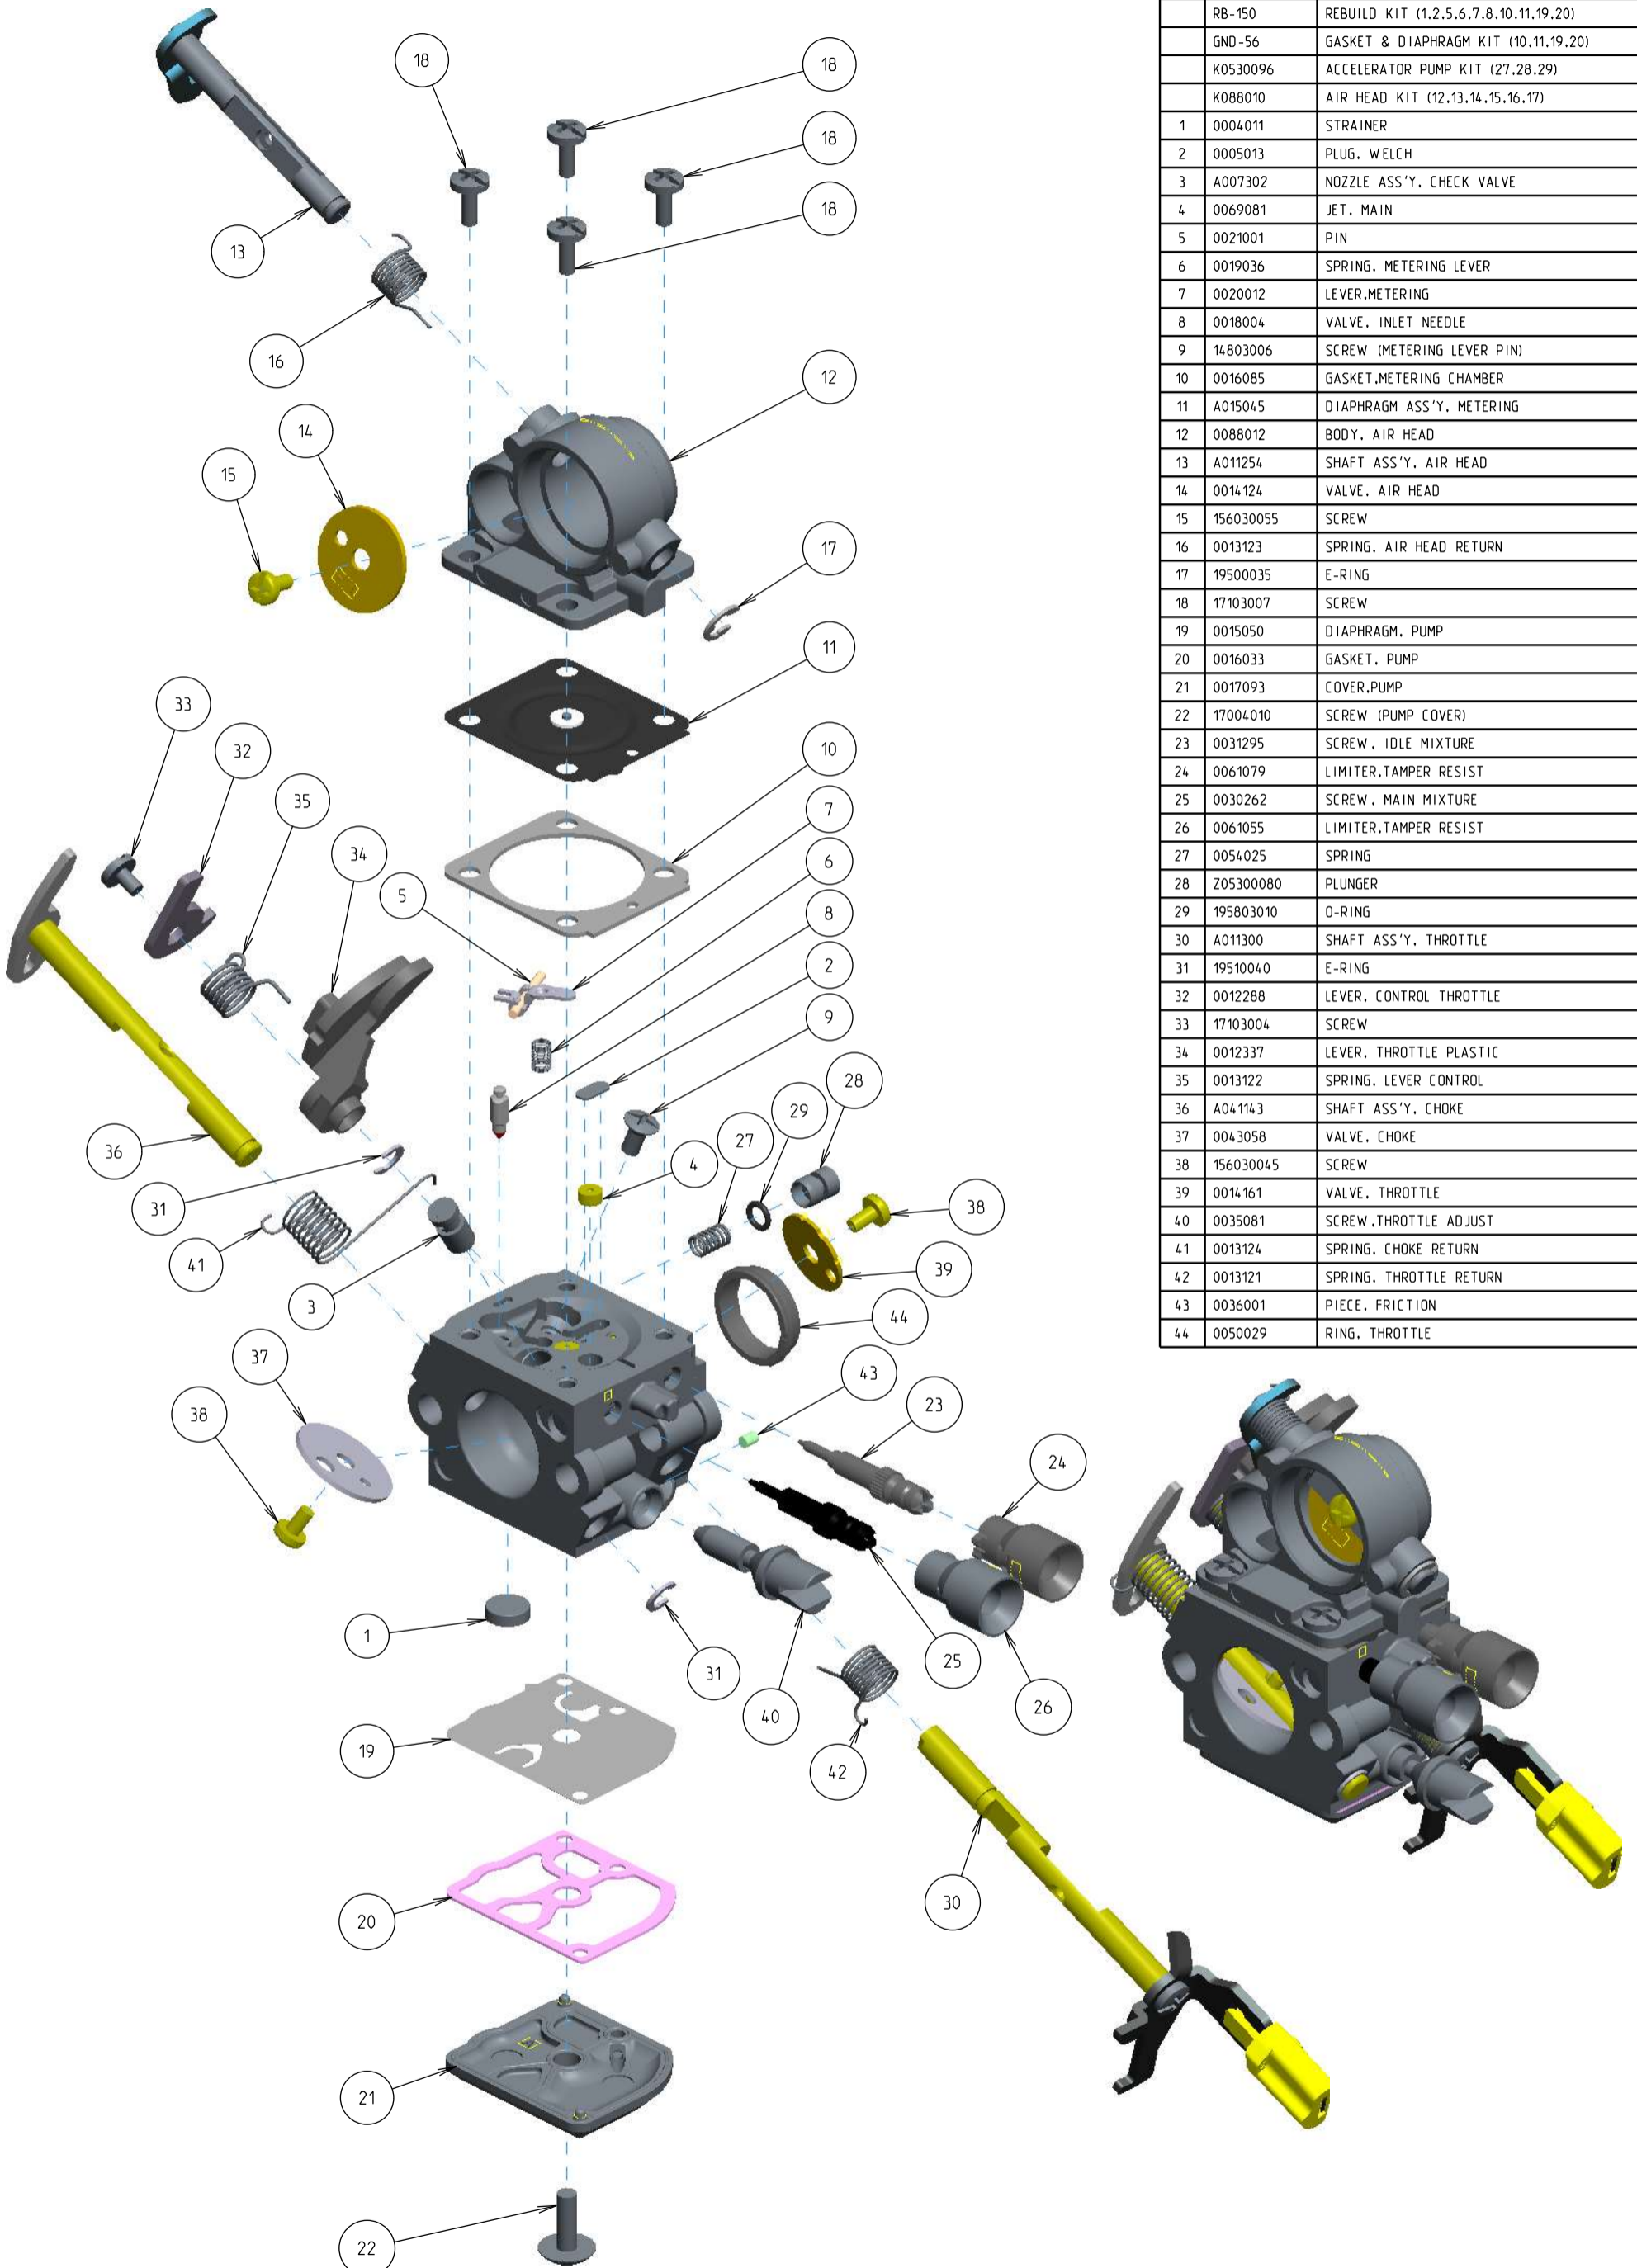

C1Q-S268C

ITEM	ZAMA PART NR.	DESCRIPTION
	C1Q-S268C	CARBURETOR ASSEMBLY
	RB-150	REBUILD KIT (1,2,5,6,7,8,10,11,19,20)
	GND-56	GASKET & DIAPHRAGM KIT (10,11,19,20)
	K0530096	ACCELERATOR PUMP KIT (27,28,29)
	K088010	AIR HEAD KIT (12,13,14,15,16,17)
1	0004011	STRAINER
2	0005013	PLUG, WELCH
3	A007302	NOZZLE ASS'Y, CHECK VALVE
4	0069081	JET, MAIN
5	0021001	PIN
6	0019036	SPRING, METERING LEVER
7	0020012	LEVER, METERING
8	0018004	VALVE, INLET NEEDLE
9	14803006	SCREW (METERING LEVER PIN)
10	0016085	GASKET, METERING CHAMBER
11	A015045	DIAPHRAGM ASS'Y, METERING
12	0088012	BODY, AIR HEAD
13	A011254	SHAFT ASS'Y, AIR HEAD
14	0014124	VALVE, AIR HEAD
15	156030055	SCREW
16	0013123	SPRING, AIR HEAD RETURN
17	19500035	E-RING
18	17103007	SCREW
19	0015050	DIAPHRAGM, PUMP
20	0016033	GASKET, PUMP
21	0017093	COVER, PUMP
22	17004010	SCREW (PUMP COVER)
23	0031295	SCREW, IDLE MIXTURE
24	0061079	LIMITER, TAMPER RESIST
25	0030262	SCREW, MAIN MIXTURE
26	0061055	LIMITER, TAMPER RESIST
27	0054025	SPRING
28	Z05300080	PLUNGER
29	195803010	O-RING
30	A011300	SHAFT ASS'Y, THROTTLE
31	19510040	E-RING
32	0012288	LEVER, CONTROL THROTTLE
33	17103004	SCREW
34	0012337	LEVER, THROTTLE PLASTIC
35	0013122	SPRING, LEVER CONTROL
36	A041143	SHAFT ASS'Y, CHOKE
37	0043058	VALVE, CHOKE
38	156030045	SCREW
39	0014161	VALVE, THROTTLE
40	0035081	SCREW, THROTTLE ADJUST
41	0013124	SPRING, CHOKE RETURN
42	0013121	SPRING, THROTTLE RETURN
43	0036001	PIECE, FRICTION
44	0050029	RING, THROTTLE