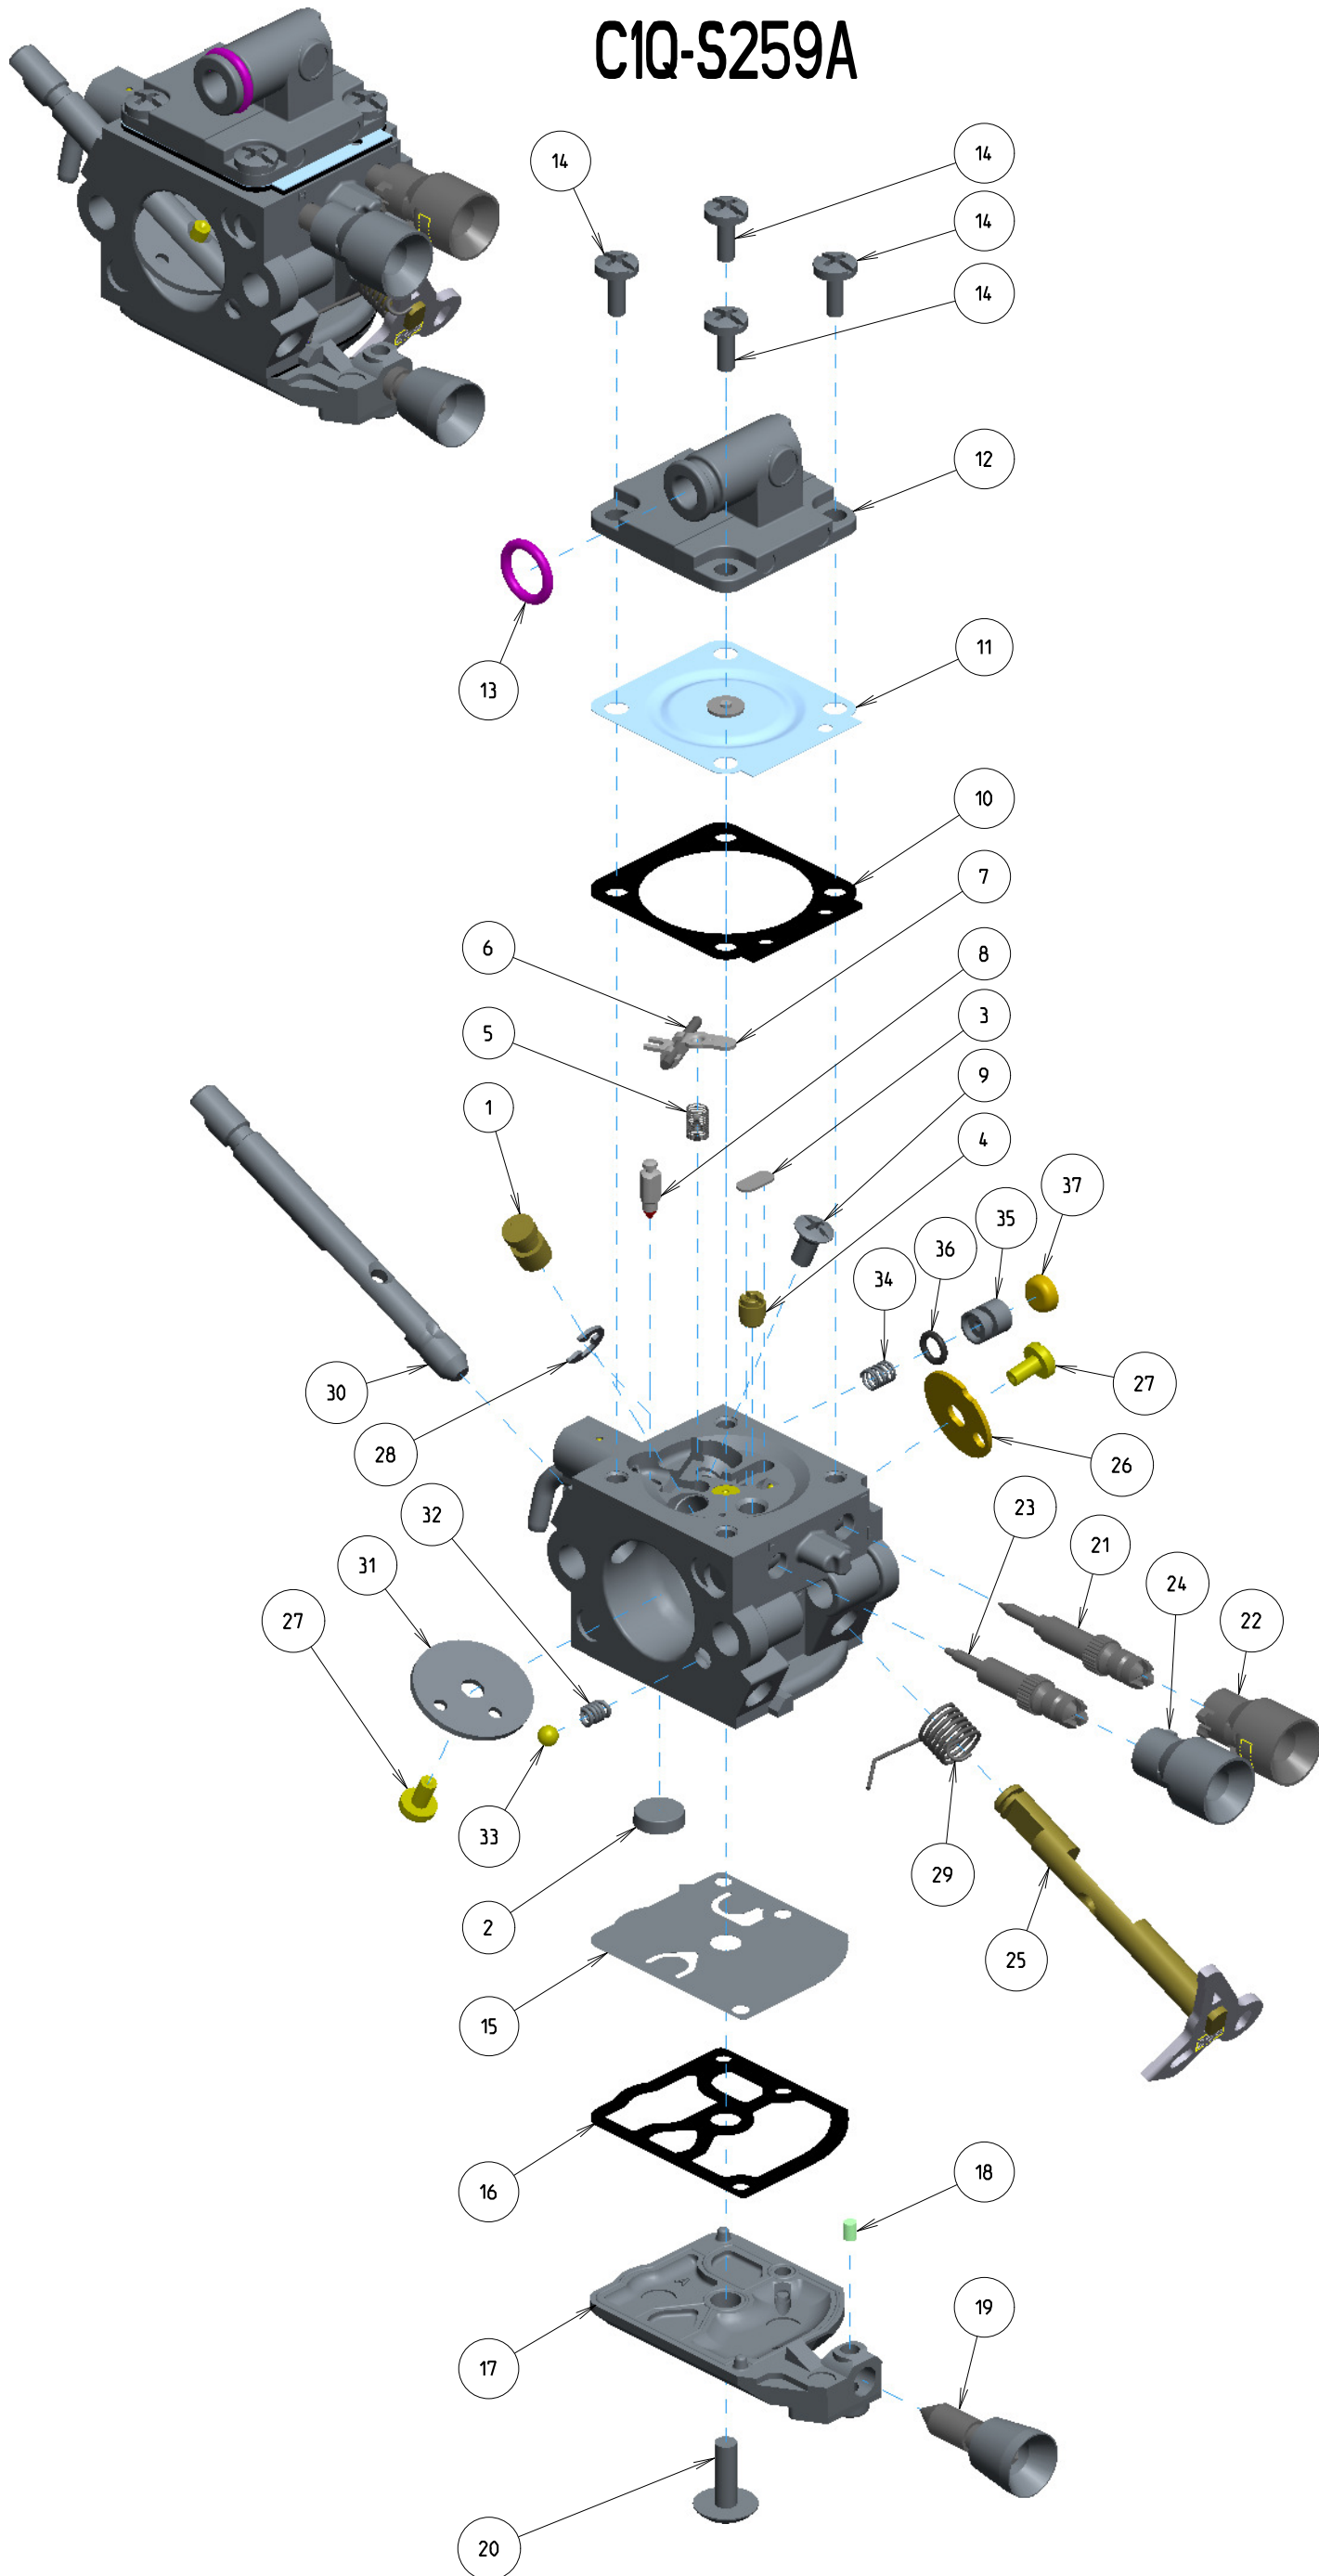

# C1Q-S259A

ITEM	ZAMA PART NR.	DESCRIPTION
	C1Q-S259A	CARBURETOR ASSEMBLY
	RB-69	REBUILD KIT (2.3.5.6.7.8.10.11.15.16)
	GND-39	GASKET & DIAPHRAGM KIT (10.11.15.16)
	K017083	COVER KIT, PUMP (17.18.19)
	K05300103	ACCELERATOR PUMP KIT (34.35.36.37)
	K030106	SCREW MAIN KIT (23.24)
	K031170	SCREW IDLE KIT (21.22)
1	A007230	NOZZLE ASS'Y, CHECK VALVE
2	0004011	STRAINER
3	0005013	PLUG, WELCH
4	0070076	JET,REMOTE
5	0019012	SPRING, METERING LEVER
6	0021001	PIN
7	0020012	LEVER,METERING
8	0018004	VALVE, INLET NEEDLE
9	14803006	SCREW (METERING LEVER PIN)
10	0016021	GASKET,METERING CHAMBER
11	A015011	DIAPHRAGM ASS'Y, METERING
12	0028036	COVER, METERING
13	195507015	O-RING
14	17103007	SCREW
15	0015050	DIAPHRAGM, PUMP
16	0016033	GASKET, PUMP
17	0017088	COVER,PUMP
18	0036001	PIECE, FRICTION
19	A035001	SCREW ASS'Y, THROTTLE ADJUST
20	17004010	SCREW (PUMP COVER)
21	0031276	SCREW, IDLE MIXTURE
22	0061079	LIMITER,TAMPER RESIST
23	0030185	SCREW ,MAIN MIXTURE
24	0061055	LIMITER,TAMPER RESIST
25	A011252	SHAFT ASS'Y, THROTTLE
26	0014132	VALVE, THROTTLE
27	156030045	SCREW
28	19500030	E-RING
29	0013016	SPRING, THROTTLE RETURN
30	0041134	SHAFT, CHOKE
31	0043027	VALVE, CHOKE
32	0038001	SPRING, FRICTION
33	19290030	BALL, STEEL
34	0054057	SPRING
35	Z05300085	PLUNGER
36	195803010	O-RING
37	0005048	PLUG,ACC POCKET